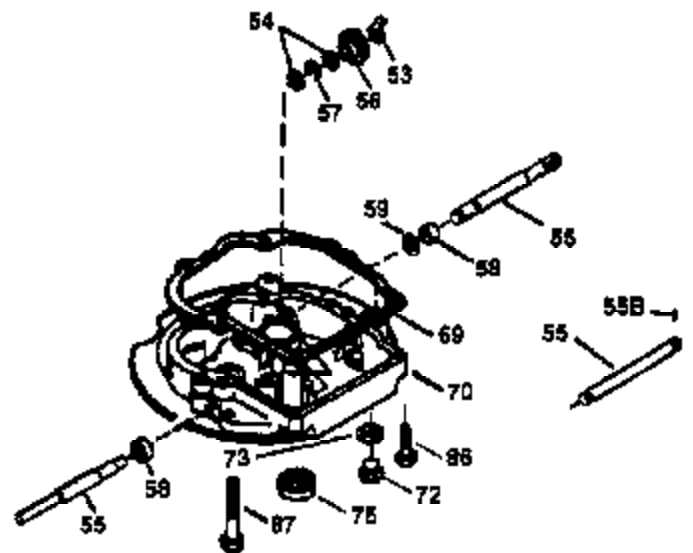

ILLUSTRATION SHOWS TYPICAL PARTS ONLY. ORDER BY PART NUMBER. PARTS NOT LISTED ARE SUPPLIED BY OEM.

VIEW 2 OF 3

Ref #	Part Number	Qty	Description
19	31361	1	Extension Spring
69	35261	1	* Mounting Flange Gasket
70	34311D	1	Mounting Flange (Incl. 72 thru 83)
72	36083	1	Oil Drain Plug
75	27897	1	Oil Seal
86	650488	6	Screw, 1/4-20 x 1-1/4"
182	6201	2	Screw, 1/4-28 x 7/8"
185	31384A	1	Intake Pipe (Incl. 224)
186	34358	1	Governor Link
223	650451	2	Screw, 1/4-20 x 1"
238	650932	2	Screw, 10-32 x 49/64"
239	34338	1	Air Cleaner Gasket
245	35066	1	Air Cleaner Filter
250	35065	1	Air Cleaner Cover
287	650926	2	Screw, 8-32 x 21/64"
298	28763	3	Screw, 10-32 x 35/64"
300	34369A	1	Fuel Tank (Incl. 292 & 301)
301	35355	1	Fuel Cap
390	590686	1	Rewind Starter