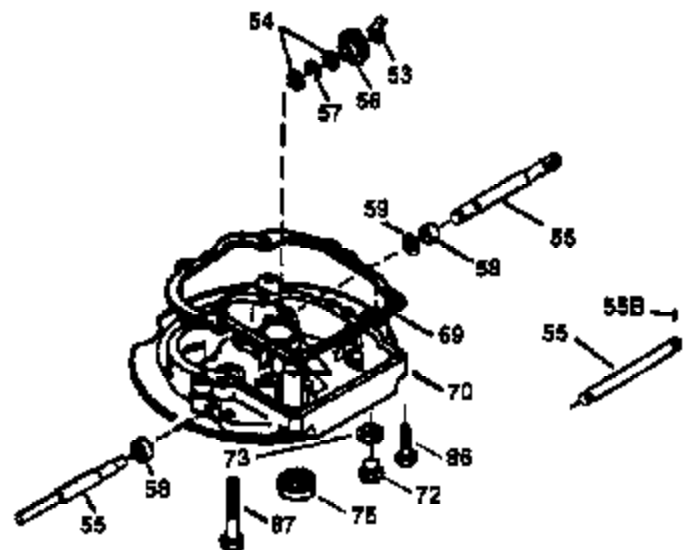

ILLUSTRATION SHOWS TYPICAL PARTS ONLY. ORDER BY PART NUMBER. PARTS NOT LISTED ARE SUPPLIED BY OEM.

VIEW 2 OF 3

Ref #	Part Number	Qty	Description
19	31361	1	Extension Spring
69	35261	1	* Mounting Flange Gasket
70	34311D	1	Mounting Flange (Incl. 72 thru 83)
72	36083	1	Oil Drain Plug
75	27897	1	Oil Seal
86	650488	6	Screw, 1/4-20 x 1-1/4"
182	6201	2	Screw, 1/4-28 x 7/8"
185	31384A	1	Intake Pipe (Incl. 224)
186	34358	1	Governor Link
223	650451	2	Screw, 1/4-20 x 1"
238	650932	2	Screw, 10-32 x 49/64"
239	34338	1	* Air Cleaner Gasket
245	35066	1	Air Cleaner Filter
250	35065	1	Air Cleaner Cover
287	650926	2	Screw, 8-32 x 21/64"
298	28763	3	Screw, 10-32 x 35/64"
300	34369B	1	Fuel Tank (Incl. 292 & 301)
301	35355	1	Fuel Cap
390	590694	1	Rewind Starter (NOTE: This engine could have been built with 590686 starter. Refer to the design of the air intake louvers for part identification. Individual starter parts do not interchange.)