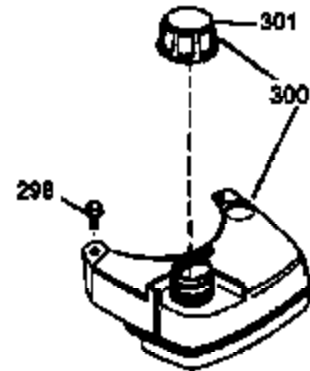

ILLUSTRATION SHOWS TYPICAL PARTS ONLY. ORDER BY PART NUMBER. PARTS NOT LISTED ARE SUPPLIED BY OEM.

VIEW 2 OF 3

Ref #	Part Number	Qty	Description
19	31361	1	Extension Spring
69	35261	1	* Mounting Flange Gasket
70	34311D	1	Mounting Flange (Incl. 72 thru 83)
72	36083	1	Oil Drain Plug
75	27897	1	Oil Seal
86	650488	6	Screw, 1/4-20 x 1-1/4"
182	6201	2	Screw, 1/4-28 x 7/8"
185	31384A	1	Intake Pipe (Incl. 224)
186	34358	1	Governor Link
223	650451	2	Screw, 1/4-20 x 1"
238	650932	2	Screw, 10-32 x 49/64"
239	34338	1	* Air Cleaner Gasket
245	35066	1	Air Cleaner Filter
250	35065	1	Air Cleaner Cover
287	650926	2	Screw, 8-32 x 21/64"
298	28763	3	Screw, 10-32 x 35/64"
300	34369B	1	Fuel Tank (Incl. 292 & 301)
301	35355	1	Fuel Cap
390	590694	1	Rewind Starter (NOTE: This engine could have been built with 590686 starter. Refer to the design of the air intake louvers for part identification. Individual starter parts do not interchange.)