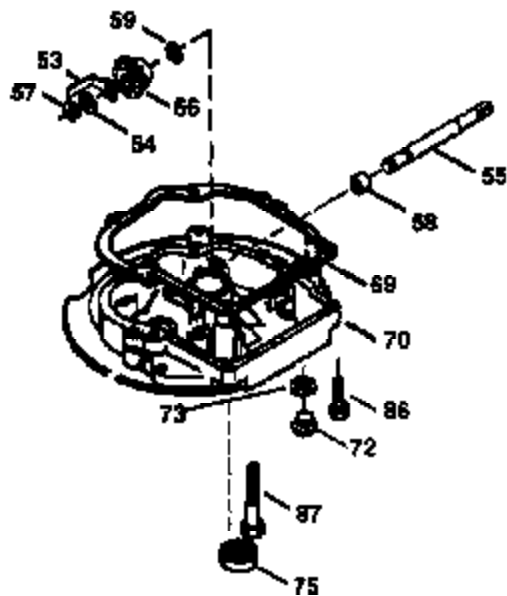

ILLUSTRATION SHOWS TYPICAL PARTS ONLY. ORDER BY PART NUMBER. PARTS NOT LISTED ARE SUPPLIED BY OEM.

VIEW 2 OF 3

Ref #	Part Number	Qty	Description
19	31361	1	Extension Spring
69	35261	1	* Mounting Flange Gasket
70	34311D	1	Mounting Flange (Incl. 72 thru 83)
72	36083	1	Oil Drain Plug
75	27897	1	Oil Seal
86	650488	6	Screw, 1/4-20 x 1-1/4"
182	6201	2	Screw, 1/4-28 x 7/8"
185	31384A	1	Intake Pipe (Incl. 224)
186	34358	1	Governor Link
223	650451	2	Screw, 1/4-20 x 1"
238	650932	2	Screw, 10-32 x 49/64"
239	34338	1	* Air Cleaner Gasket
245	35066	1	Air Cleaner Filter
250	35065	1	Air Cleaner Cover
287	650926	2	Screw, 8-32 x 21/64"
298	28763	3	Screw, 10-32 x 35/64"
300	34369B	1	Fuel Tank (Incl. 292 & 301)
301	35355	1	Fuel Cap
390	590694	1	Rewind Starter (NOTE: This engine could have been built with 590686 starter. Refer to the design of the air intake louvers for part identification. Individual starter parts do not interchange.)