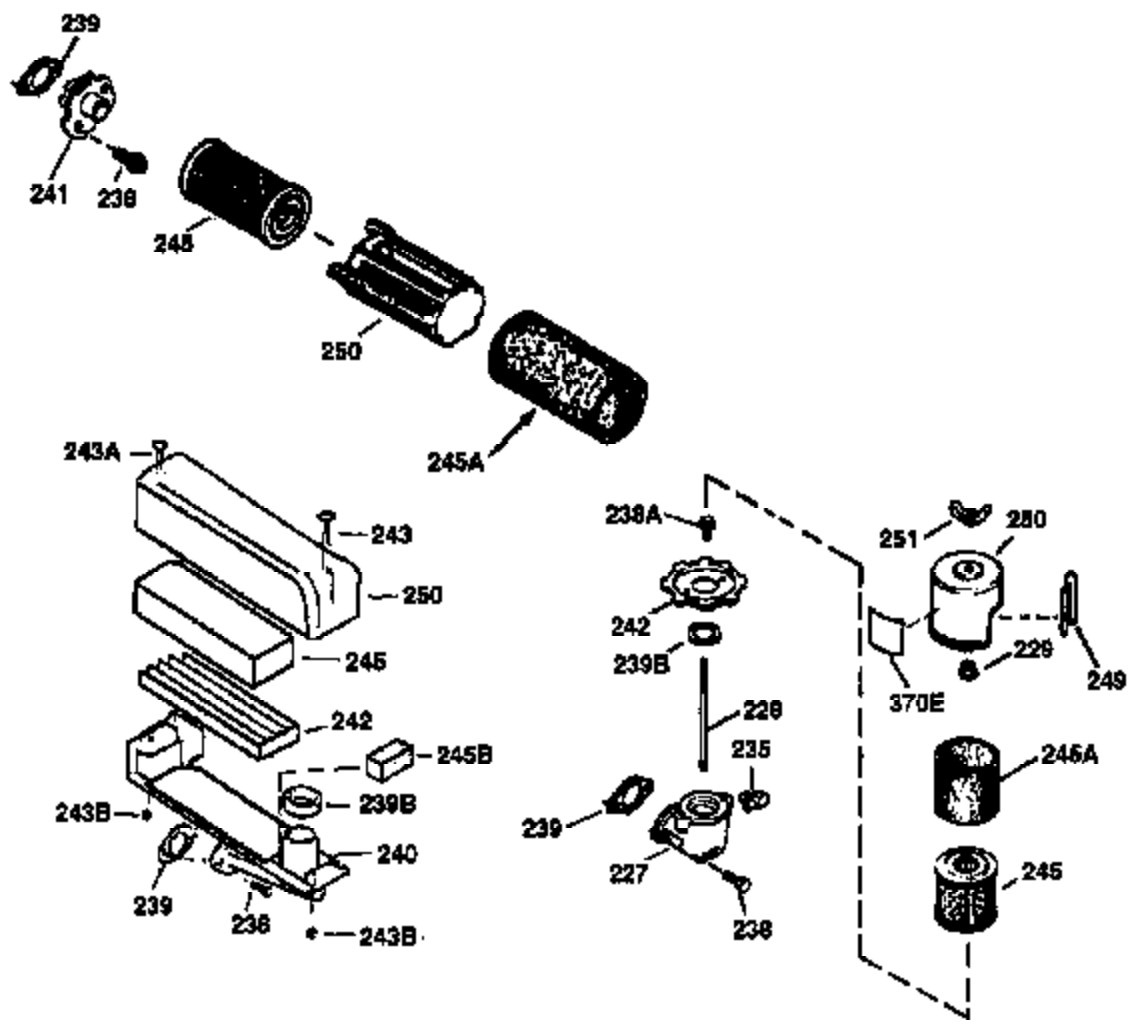

ILLUSTRATION SHOWS TYPICAL PARTS ONLY. ORDER BY PART NUMBER. PARTS NOT LISTED ARE SUPPLIED BY OEM.

VIEW 3 OF 3

Ref #	Part Number	Qty	Description
90	611112	1	Flywheel
238	650932	2	Screw, 10-32 x 49/64"
239	34338	1	* Air Cleaner Gasket
241	35797	1	Air Cleaner Collar
245	35066	1	Air Cleaner Filter
250	35065	1	Air Cleaner Cover
275	27181B	1	Muffler (Incl. 277)
277	650795	2	Screw, 1/4-20 x 2-1/4"