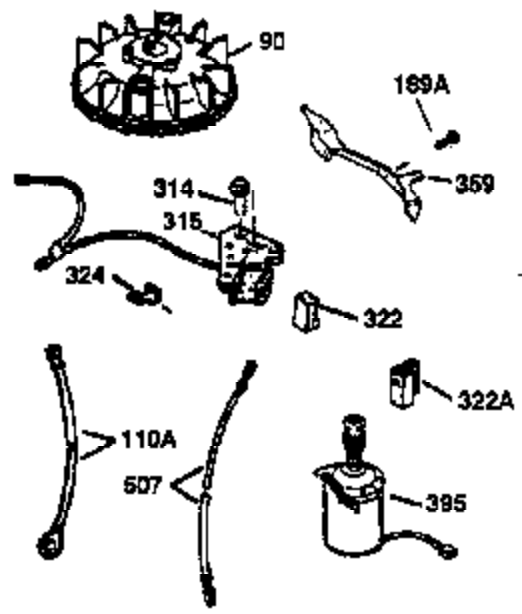

ILLUSTRATION SHOWS TYPICAL PARTS ONLY. ORDER BY PART NUMBER. PARTS NOT LISTED ARE SUPPLIED BY OEM.

VIEW 3 OF 3

Ref #	Part Number	Qty	Description
90	611112	1	Flywheel
238	650932	2	Screw, 10-32 x 49/64"
239	34338	1	* Air Cleaner Gasket
241	35797	1	Air Cleaner Collar
245	35066	1	Air Cleaner Filter
250	35065	1	Air Cleaner Cover
275	27181B	1	Muffler (Incl. 277)
277	650795	2	Screw, 1/4-20 x 2-1/4"