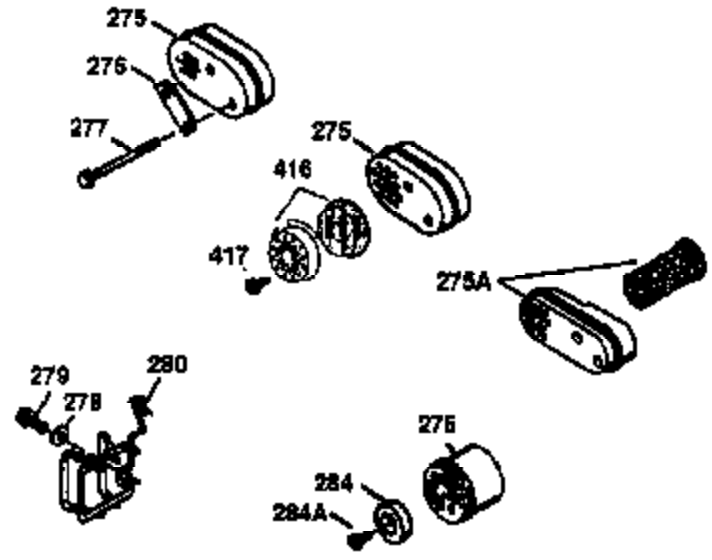

Ref #	Part Number	Qty	Description
400	35997	1	* Gasket Set (Incl. items marked PK i n notes) Incl. part #'s: 26756 (1), 27234A (1), 33554A (1), 33735 (1), 34265 (1), 34338 (1), 34690A (1), 35261 (1)
420	730225	1	SAE 30 4-Cycle Engine Oil (Quart)

ILLUSTRATION SHOWS TYPICAL PARTS ONLY. ORDER BY PART NUMBER. PARTS NOT LISTED ARE SUPPLIED BY OEM.

VIEW 2 OF 3

Ref #	Part Number	Qty	Description
19	33578	1	Extension Spring
69	35261	1	* Mounting Flange Gasket
70	34311D	1	Mounting Flange (Incl. 72 thru 83)
72	36083	1	Oil Drain Plug
75	27897	1	Oil Seal
86	650488	6	Screw, 1/4-20 x 1-1/4"
182	6201	2	Screw, 1/4-28 x 7/8"
185	33004A	1	Intake Pipe (Incl. 224)
186	34358	1	Governor Link
223	650451	2	Screw, 1/4-20 x 1"
239	34698A	1	Air Cleaner Gasket
239A	35815	1	Air Cleaner Gasket
245A	34783	1	Air Cleaner Filter
245	34782	1	Air Cleaner Filter
250	35535	1	Air Cleaner Cover
287	650926	2	Screw, 8-32 x 21/64"
298	28763	3	Screw, 10-32 x 35/64"
300	34476A	1	Fuel Tank (Incl. 292 & 301)
301	33032	1	Fuel Cap
390	590688	1	Rewind Starter

ILLUSTRATION SHOWS TYPICAL PARTS ONLY. ORDER BY PART NUMBER. PARTS NOT LISTED ARE SUPPLIED BY OEM.

VIEW 3 OF 3

Ref #	Part Number	Qty	Description
90	611112	1	Flywheel
227	35917	1	Air Cleaner Elbow Ass'y. (Incl. 238A)
228	650826	1	Stud, 1/4-20 x 6.20 Threaded Both End s
229	650825	1	Nut & Lock Washer, 1/4-20
235	35533	1	Breather Tube Fitting
238A	650940	2	Screw, 10-32 x 3/4"
239	34698A	1	Air Cleaner Gasket
239A	35815	1	Air Cleaner Gasket
242	34699	1	Air Cleaner Bracket
245	34782	1	Air Cleaner Filter
245A	34783	1	Air Cleaner Filter
249	35536	1	Air Cleaner Cover Seal
250	35535	1	Air Cleaner Cover
251	650513	1	Wing Nut, 1/4-20
275	391019	1	Muffler
276	33753	1	Locking Plate
277	650795	2	Screw, 1/4-20 x 2-1/4"