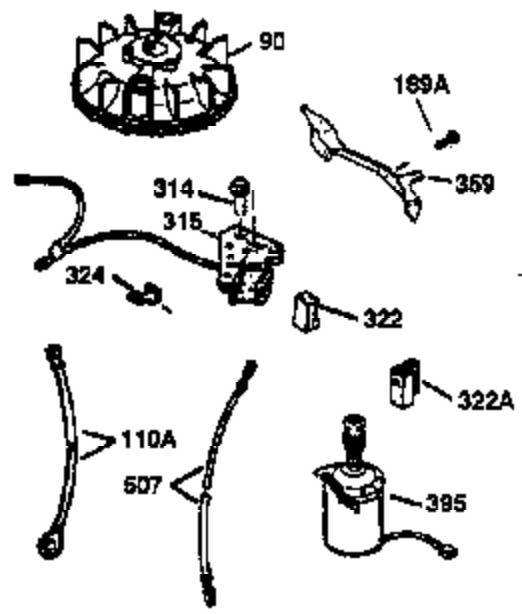

Ref #	Part Number	Qty	Description
400	35997	1	* Gasket Set (Incl. items marked PK i n notes) Incl. part #'s: 26756 (1), 27234A (1), 33554A (1), 33735 (1), 34265 (1), 34338 (1), 34690A (1), 35261 (1)
420	730225	1	SAE 30 4-Cycle Engine Oil (Quart)

ILLUSTRATION SHOWS TYPICAL PARTS ONLY. ORDER BY PART NUMBER. PARTS NOT LISTED ARE SUPPLIED BY OEM.

VIEW 2 OF 3

Ref #	Part Number	Qty	Description
19	33578	1	Extension Spring
69	35261	1	* Mounting Flange Gasket
70	34311D	1	Mounting Flange (Incl. 72 thru 83)
72	36083	1	Oil Drain Plug
75	27897	1	Oil Seal
86	650488	6	Screw, 1/4-20 x 1-1/4"
182	6201	2	Screw, 1/4-28 x 7/8"
185	33004A	1	Intake Pipe (Incl. 224)
186	34358	1	Governor Link
223	650451	2	Screw, 1/4-20 x 1"
239	34698A	1	Air Cleaner Gasket
239A	35815	1	Air Cleaner Gasket
245A	34783	1	Air Cleaner Filter
245	34782	1	Air Cleaner Filter
250	35535	1	Air Cleaner Cover
287	650926	2	Screw, 8-32 x 21/64"
298	28763	3	Screw, 10-32 x 35/64"
300	34476A	1	Fuel Tank (Incl. 292 & 301)
301	33032	1	Fuel Cap
390	590688	1	Rewind Starter

ILLUSTRATION SHOWS TYPICAL PARTS ONLY. ORDER BY PART NUMBER. PARTS NOT LISTED ARE SUPPLIED BY OEM.

VIEW 3 OF 3

Ref #	Part Number	Qty	Description
90	611112	1	Flywheel
227	35917	1	Air Cleaner Elbow Ass'y. (Incl. 238A)
228	650826	1	Stud, 1/4-20 x 6.20 Threaded Both End s
229	650825	1	Nut & Lock Washer, 1/4-20
235	35533	1	Breather Tube Fitting
238A	650940	2	Screw, 10-32 x 3/4"
239	34698A	1	Air Cleaner Gasket
239A	35815	1	Air Cleaner Gasket
242	34699	1	Air Cleaner Bracket
245	34782	1	Air Cleaner Filter
245A	34783	1	Air Cleaner Filter
249	35536	1	Air Cleaner Cover Seal
250	35535	1	Air Cleaner Cover
251	650513	1	Wing Nut, 1/4-20
275	391019	1	Muffler
276	33753	1	Locking Plate
277	650795	2	Screw, 1/4-20 x 2-1/4"