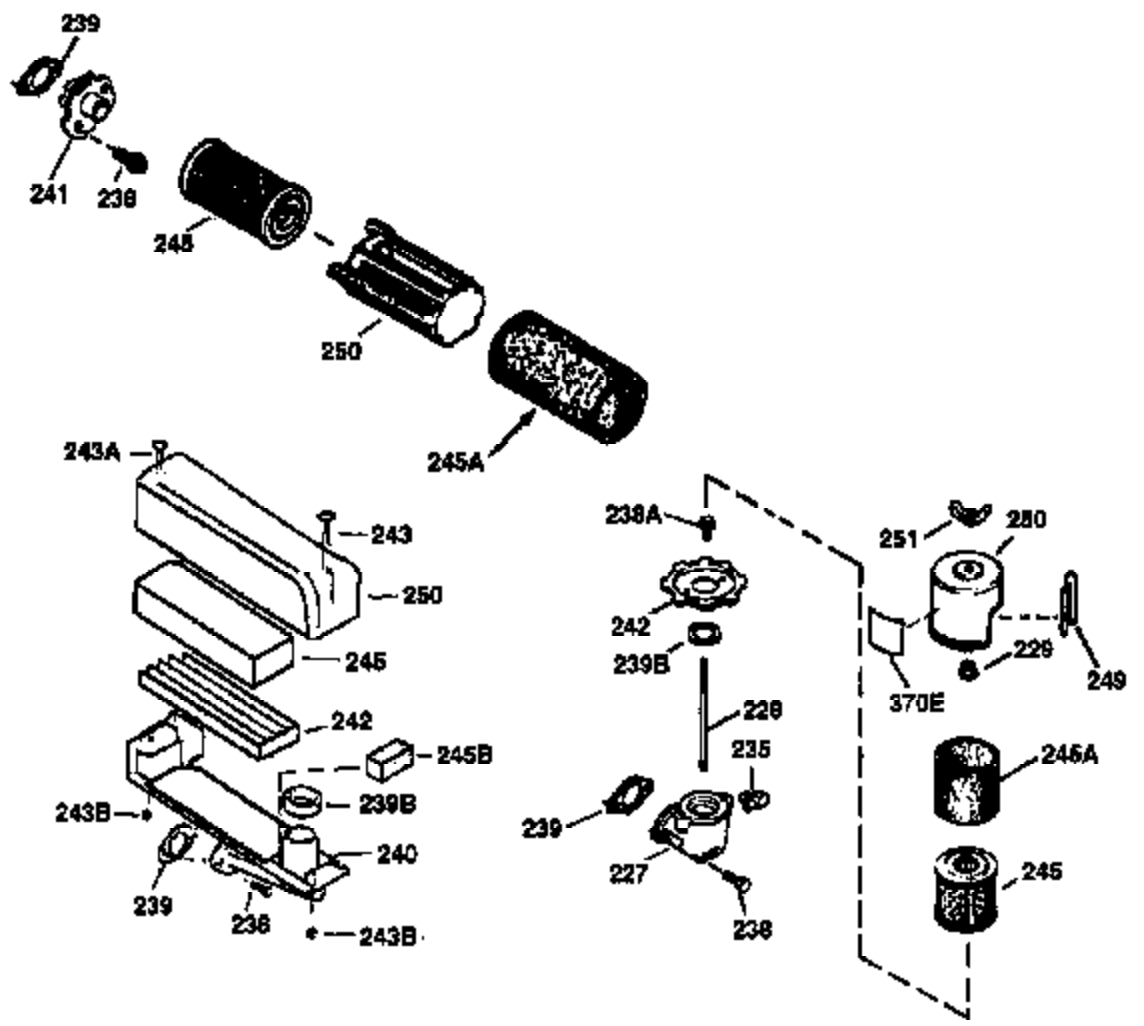

Ref #	Part Number	Qty	Description
400	35997	1	* Gasket Set (Incl. items marked PK i n notes) Incl. part #'s: 26756 (1), 27234A (1), 33554A (1), 33735 (1), 34265 (1), 34338 (1), 34690A (1), 35261 (1)
420	730225	1	SAE 30 4-Cycle Engine Oil (Quart)

ILLUSTRATION SHOWS TYPICAL PARTS ONLY. ORDER BY PART NUMBER. PARTS NOT LISTED ARE SUPPLIED BY OEM.

VIEW 2 OF 3

Ref #	Part Number	Qty	Description
19	33578	1	Extension Spring
69	35261	1	* Mounting Flange Gasket
70	34311D	1	Mounting Flange (Incl. 72 thru 83)
72	36083	1	Oil Drain Plug
75	27897	1	Oil Seal
86	650488	6	Screw, 1/4-20 x 1-1/4"
182	6201	2	Screw, 1/4-28 x 7/8"
185	33004A	1	Intake Pipe (Incl. 224)
186	34358	1	Governor Link
223	650451	2	Screw, 1/4-20 x 1"
239	34698A	1	Air Cleaner Gasket
239A	35815	1	Air Cleaner Gasket
245A	34783	1	Air Cleaner Filter
245	34782	1	Air Cleaner Filter
250	35535	1	Air Cleaner Cover
287	650926	2	Screw, 8-32 x 21/64"
298	28763	3	Screw, 10-32 x 35/64"
300	34476A	1	Fuel Tank (Incl. 292 & 301)
301	33032	1	Fuel Cap
390	590688	1	Rewind Starter

ILLUSTRATION SHOWS TYPICAL PARTS ONLY. ORDER BY PART NUMBER. PARTS NOT LISTED ARE SUPPLIED BY OEM.

VIEW 3 OF 3

Ref #	Part Number	Qty	Description
90	611112	1	Flywheel
227	35917	1	Air Cleaner Elbow Ass'y. (Incl. 238A)
228	650826	1	Stud, 1/4-20 x 6.20 Threaded Both End s
229	650825	1	Nut & Lock Washer, 1/4-20
235	35533	1	Breather Tube Fitting
238A	650940	2	Screw, 10-32 x 3/4"
239	34698A	1	Air Cleaner Gasket
239A	35815	1	Air Cleaner Gasket
242	34699	1	Air Cleaner Bracket
245	34782	1	Air Cleaner Filter
245A	34783	1	Air Cleaner Filter
249	35536	1	Air Cleaner Cover Seal
250	35535	1	Air Cleaner Cover
251	650513	1	Wing Nut, 1/4-20
275	391019	1	Muffler
276	33753	1	Locking Plate
277	650795	2	Screw, 1/4-20 x 2-1/4"