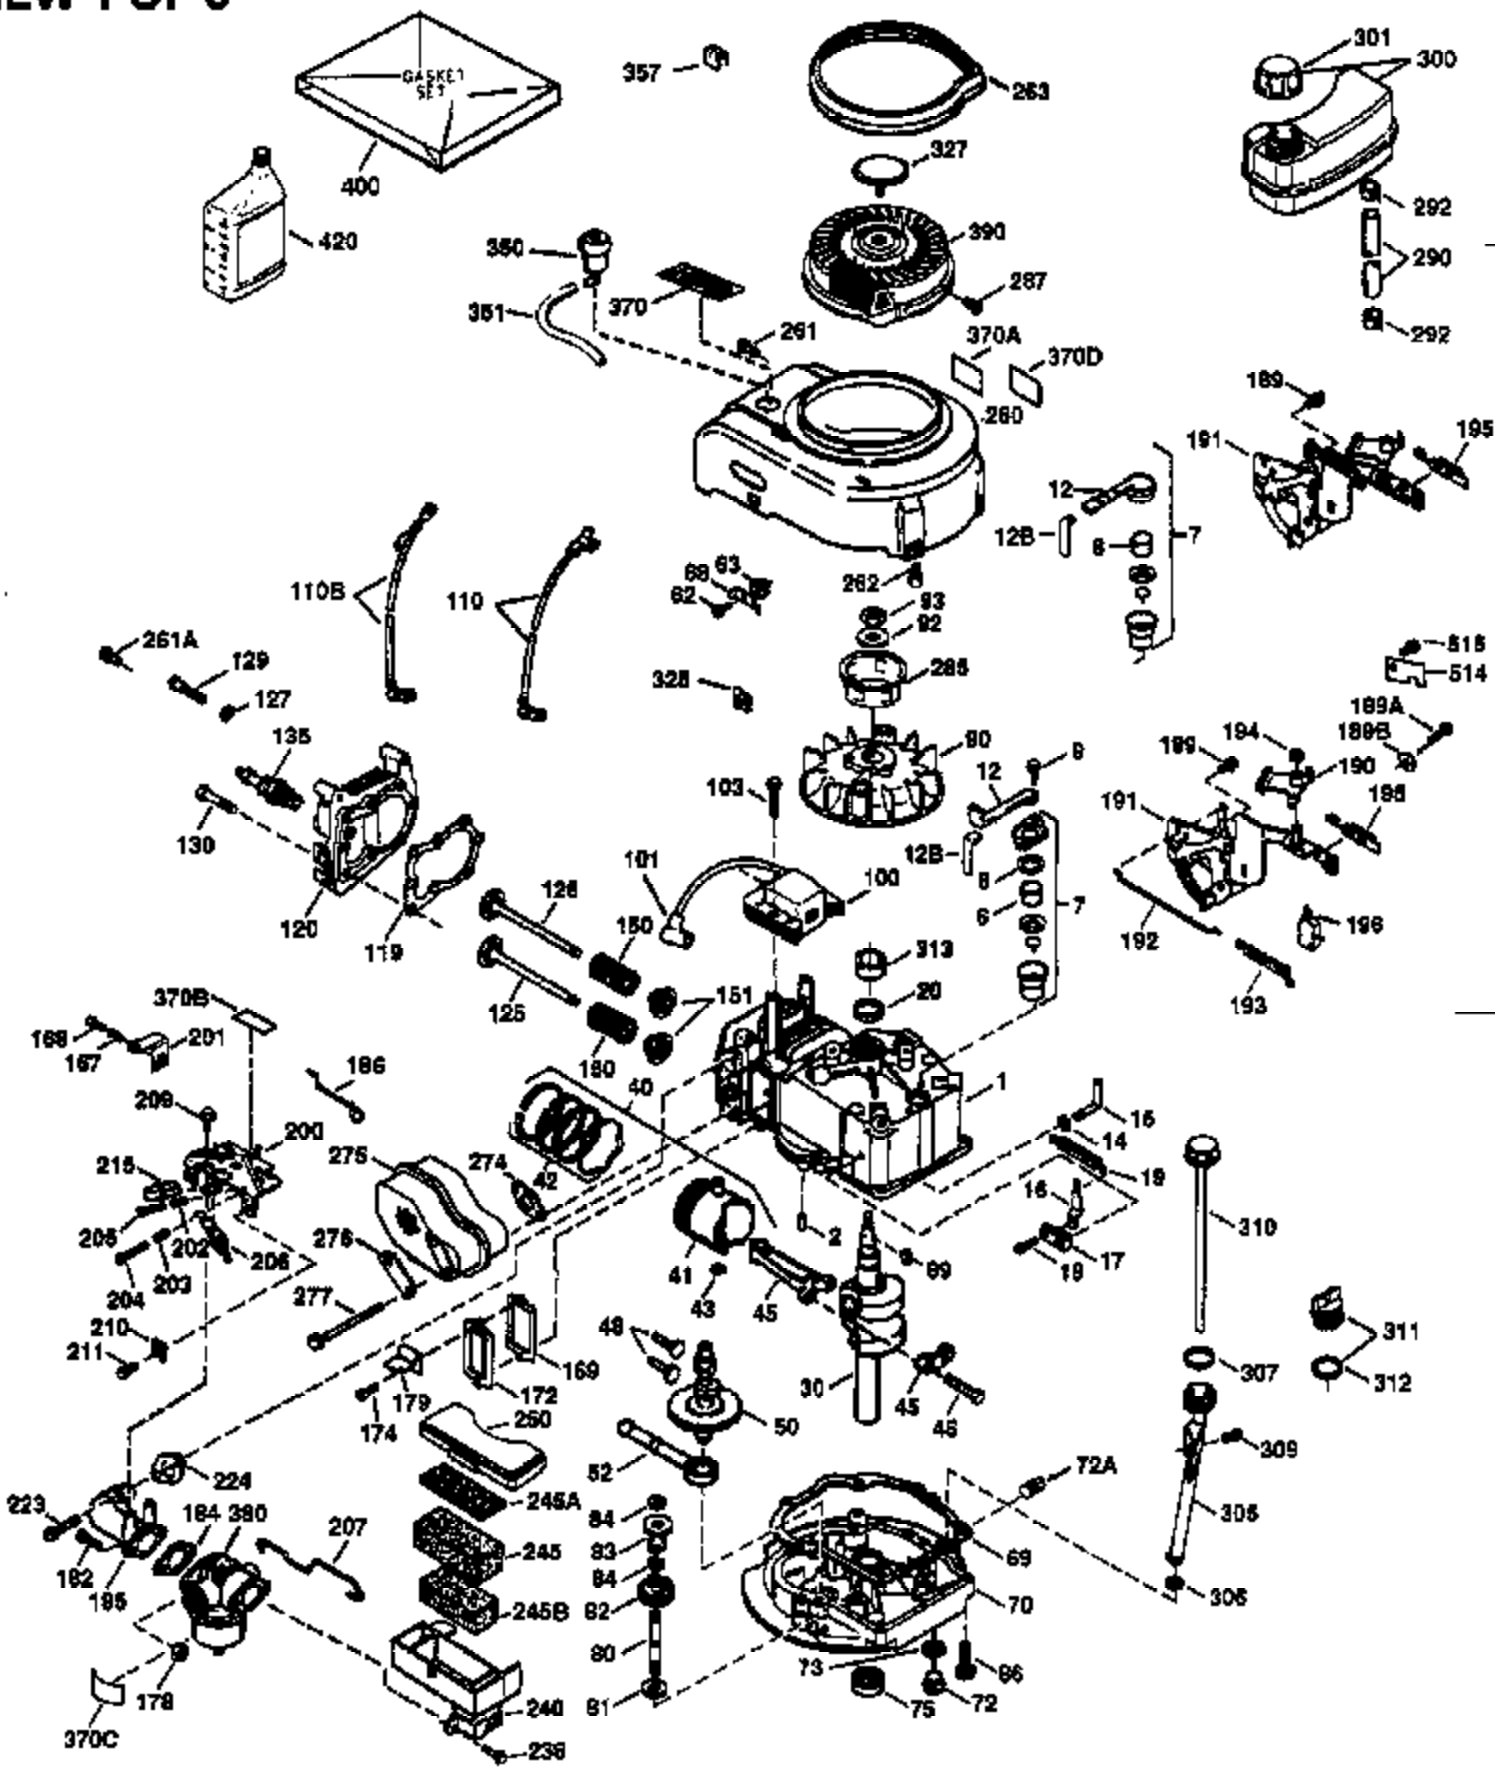

ILLUSTRATION SHOWS TYPICAL PARTS ONLY. ORDER BY PART NUMBER. PARTS NOT LISTED ARE SUPPLIED BY OEM.

VIEW 1 OF 3

Ref #	Part Number	Qty	Description
1	36265	1	Cylinder (Incl. 2 & 20)
2	26727	2	Dowel Pin
6	33734	1	Breather Element
7	34214A	1	Breather Ass'y. (Incl. 6, 8, 9 & 12)
8	33735	1	* Breather Gasket
9	30200	1	Screw, 10-24 x 9/16"
12	33886	1	Breather Tube
14	28277	1	Washer
15	30589	1	Governor Rod (Incl. 14)
16	31383A	1	Governor Lever
17	31335	1	Governor Lever Clamp
18	650548	1	Screw, 8-32 x 5/16"
19	33578	1	Extension Spring
20	32600	1	Oil Seal
30	36267A	1	Crankshaft
40	36073	1	Piston, Pin & Ring Set (Std.)
40	36074	1	Piston, Pin & Ring Set (.010" OS)
40	36075	1	Piston, Pin & Ring Set (.020" OS)
41	36070	1	Piston & Pin Ass'y. (Std.) (Incl. 43)
41	36071	1	Piston & Pin Ass'y. (.010" OS) (Incl. 43)
41	36072	1	Piston & Pin Ass'y. (.020" OS) (Incl. 43)
42	36076	1	Ring Set (Std.)
42	36077	1	Ring Set (.010" OS)
42	36078	1	Ring Set (.020" OS)
43	20381	2	Piston Pin Retaining Ring
45	30963B	1	Connecting Rod Ass'y. (Incl. 46)
46	32610A	2	Connecting Rod Bolt
48	27241	2	Valve Lifter
50	35992	1	Camshaft (MCR)
52	29914	1	Oil Pump Ass'y.
69	35261	1	* Mounting Flange Gasket
70	34311D	1	Mounting Flange (Incl. 72 thru 83)
72	36083	1	Oil Drain Plug
75	27897	1	Oil Seal
80	30574A	1	Governor Shaft
81	30590A	1	Washer
82	30591	1	Governor Gear Ass'y.(Incl. 81)
83	30588A	1	Governor Spool
86	650488	6	Screw, 1/4-20 x 1-1/4"
89	611004	1	Flywheel Key
90	611112	1	Flywheel
92	650815	1	Belleville Washer
93	650816	1	Flywheel Nut
100	34443A	1	Solid State Ignition
101	610118	1	Spark Plug Cover
103	650814	2	Screw, Torx T-15, 10-24 x 1"
110	35017	1	Ground Wire
119	33554A	1	* Cylinder Head Gasket
120	34342	1	Cylinder Head
125	29313C	1	Exhaust Valve (Std.) (Incl. 151)
125	29315C	1	Exhaust Valve (1/32" OS) (Incl. 151)
126	29314B	1	Intake Valve (Std.) (Incl. 151)
126	29315C	1	Intake Valve (1/32" OS) (Incl. 151)
130	6021A	8	Screw, 5/16-18 x 1-1/2"
135	35395	1	Resistor Spark Plug (RJ19LM)
150	35991	2	Valve Spring
151	31673	2	Valve Spring Cap
169	27234A	1	* Valve Cover Gasket