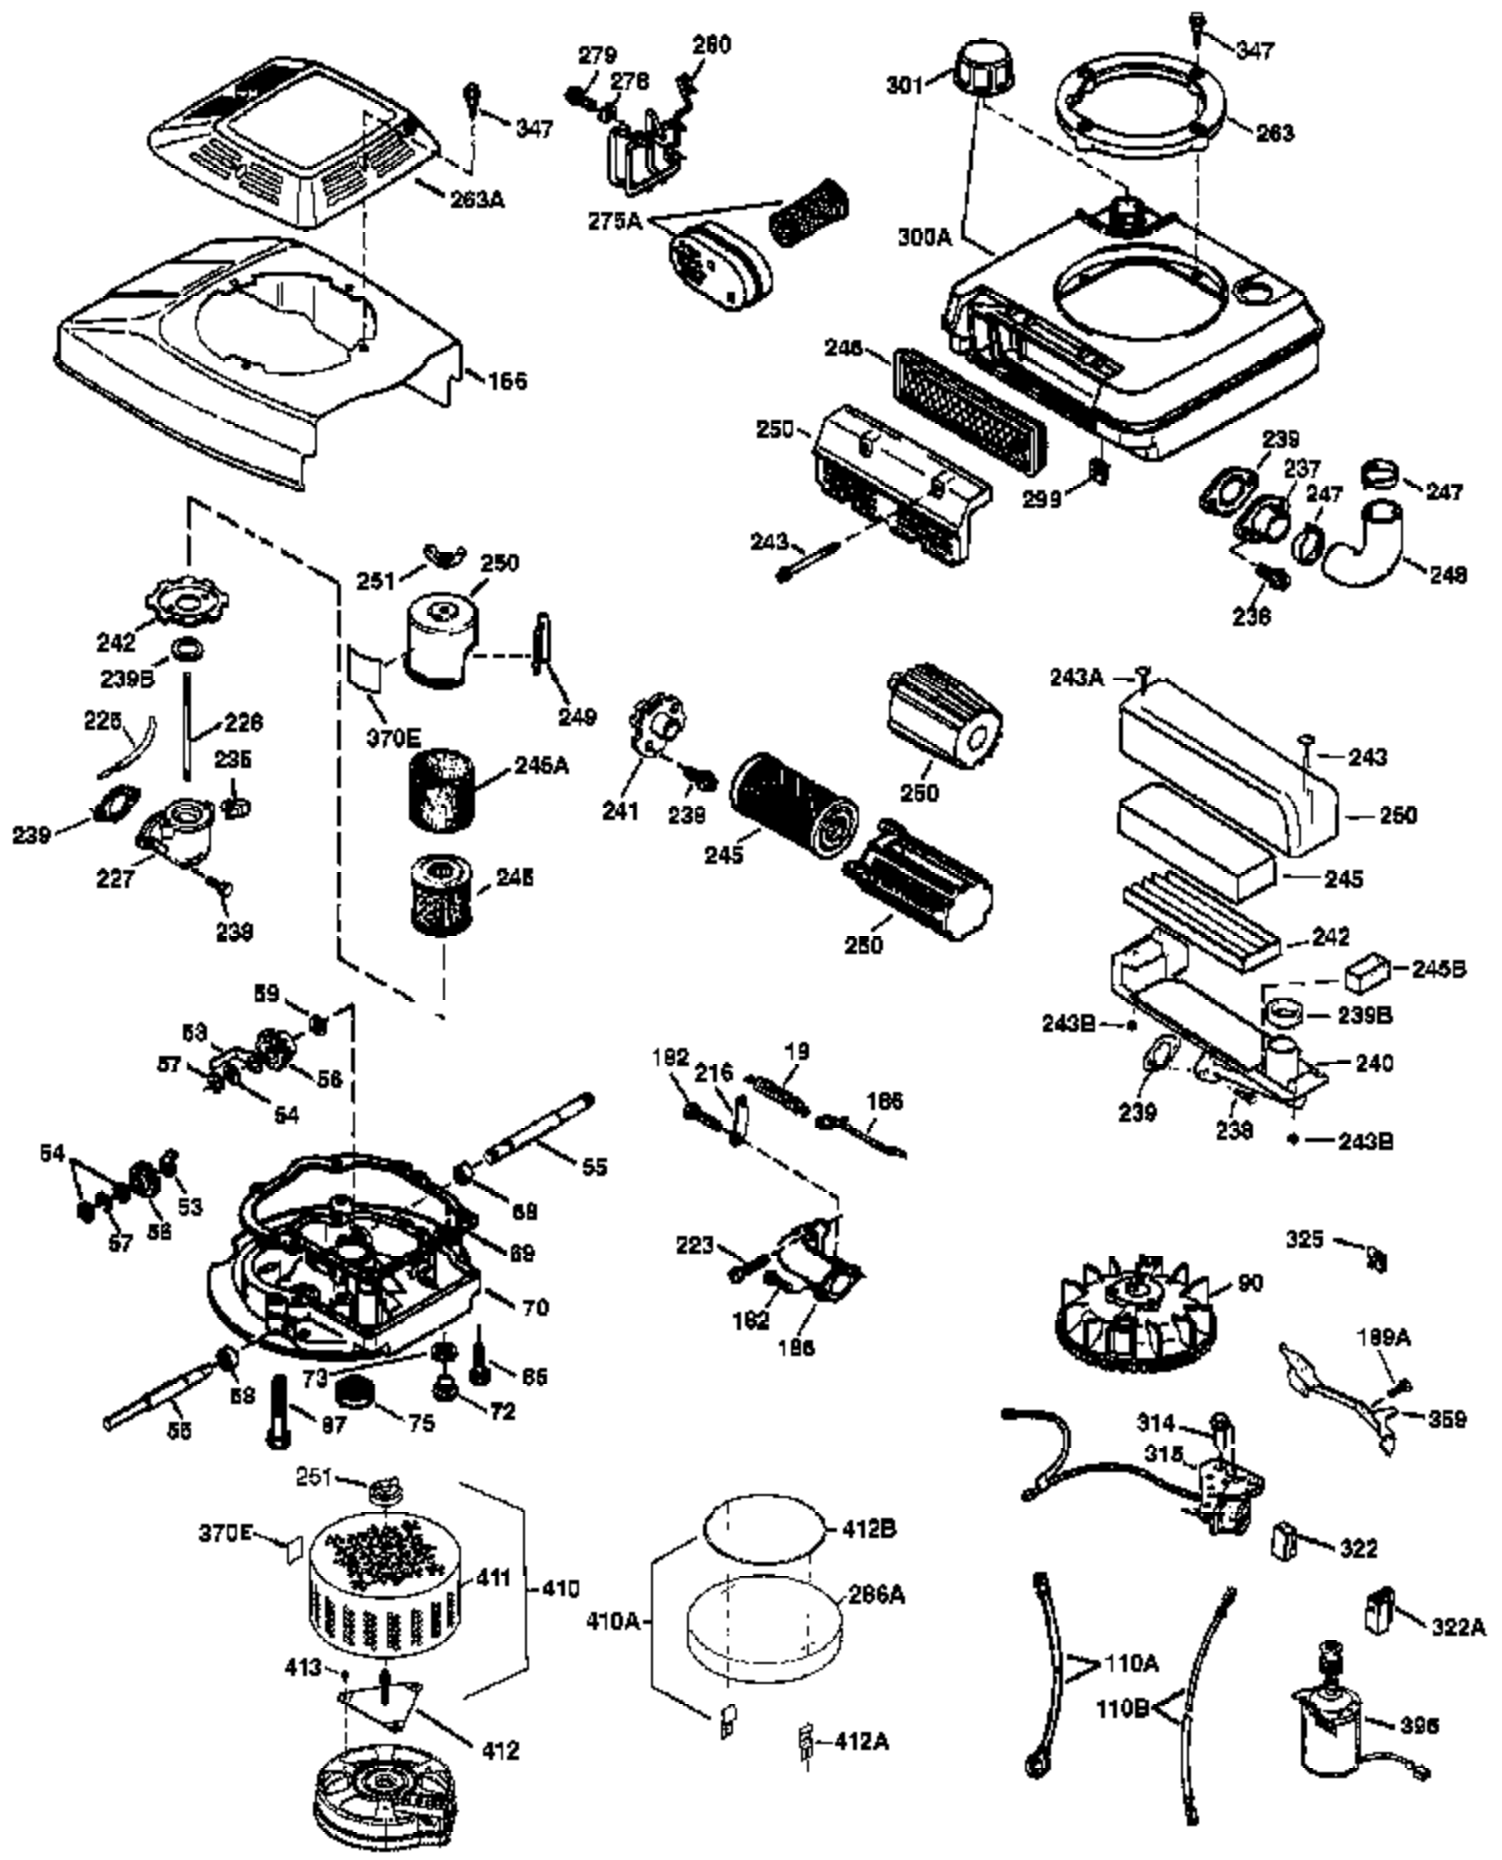

Ref #	Part Number	Qty	Description
19	33578	1	Extension Spring
69	35261	1	* Mounting Flange Gasket
70	34311D	1	Mounting Flange (Incl. 72 thru 83)
72	36083	1	Oil Drain Plug
75	27897	1	Oil Seal
86	650488	6	Screw, 1/4-20 x 1-1/4"
90	611112	1	Flywheel
182	6201	2	Screw, 1/4-28 x 7/8"
185	33004A	1	Intake Pipe (Incl. 224)
186	34358	1	Governor Link
206	610973	1	Terminal
223	650451	2	Screw, 1/4-20 x 1"
227	35917	1	Air Cleaner Elbow Ass'y. (Incl. 238A)
228	650826	1	Stud, 1/4-20 x 6.20
235	35533	1	Breather Tube Fitting
238A	650940	2	Screw, 10-32 x 3/4"
239	34698A	1	Air Cleaner Gasket
239A	35815	1	Air Cleaner Gasket
242	34699	1	Air Cleaner Bracket
245A	34783	1	Air Cleaner Filter
245	34782A	1	Air Cleaner Filter
249	35536	1	Air Cleaner Cover Seal
250	35535	1	Air Cleaner Cover
251	650513	1	Wing Nut, 1/4-20
301	33032	1	Fuel Cap
370E	34704	1	Air Cleaner Decal
380	632391	1	Carburetor (Incl. 184)