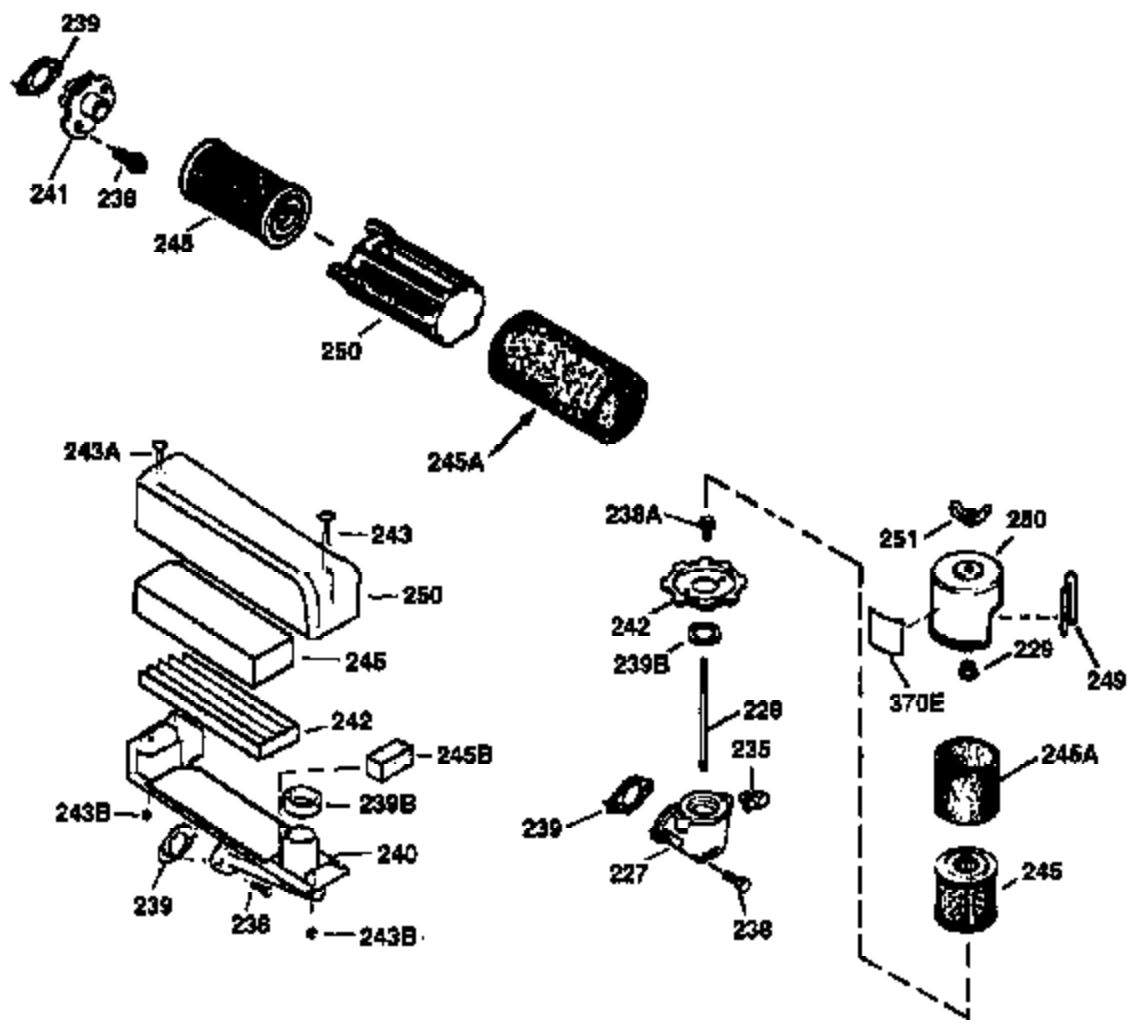

ILLUSTRATION SHOWS TYPICAL PARTS ONLY. ORDER BY PART NUMBER. PARTS NOT LISTED ARE SUPPLIED BY OEM.

VIEW 3 OF 3

Ref #	Part Number	Qty	Description
90	611044	1	Flywheel
214	650841	1	Washer
227	35917	1	Air Cleaner Elbow Ass'y. (Incl. 238A)
228	650826	1	Stud, 1/4-20 x 6.20" Threaded Both En ds
229	650825	1	Nut & Lock Washer, 1/4-20
235	35533	1	Breather Tube Fitting
238A	650940	1	Screw, 10-32 x 3/4"
239A	35815	1	Air Cleaner Gasket
239	34698A	1	Air Cleaner Gasket
242	34699	1	Air Cleaner Bracket
245	34782	1	Air Cleaner Filter
245A	34783	1	Air Cleaner Filter
249	35536	1	Air Cleaner Cover Seal
250	35535	1	Air Cleaner Cover
251	650513	1	Wing Nut, 1/4-20
275	391019	1	Muffler
276	33753	1	Locking Plate
277	650795	2	Screw, 1/4-20 x 2-1/4"
314	650767	2	Screw, 8-32 x 27/64"
315	34990	1	Alternator Coil (Milli-Amp)
322	35013	1	Connector Body
330A	34970	1	Ground Wire
361	650837	1	Screw, 10-32 x 1/4"