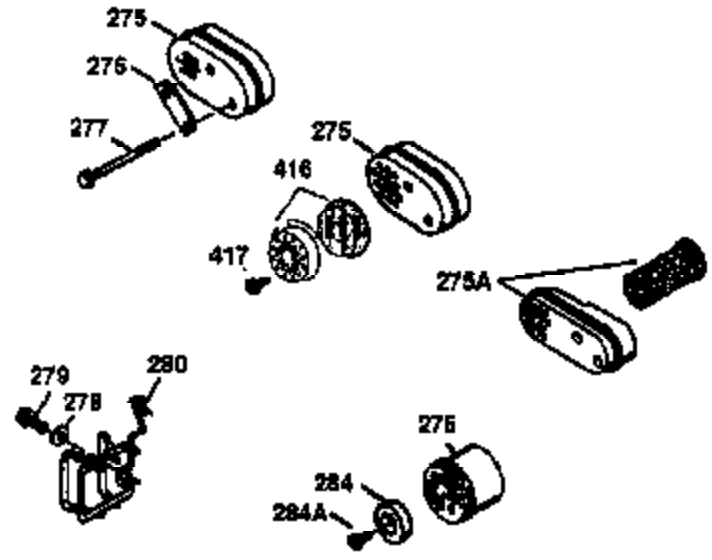

ILLUSTRATION SHOWS TYPICAL PARTS ONLY. ORDER BY PART NUMBER. PARTS NOT LISTED ARE SUPPLIED BY OEM.

VIEW 3 OF 3

Ref #	Part Number	Qty	Description
90	611044	1	Flywheel
214	650841	1	Washer
227	35917	1	Air Cleaner Elbow Ass'y. (Incl. 238A)
228	650826	1	Stud, 1/4-20 x 6.20" Threaded Both En ds
229	650825	1	Nut & Lock Washer, 1/4-20
235	35533	1	Breather Tube Fitting
238A	650940	1	Screw, 10-32 x 3/4"
239A	35815	1	Air Cleaner Gasket
239	34698A	1	Air Cleaner Gasket
242	34699	1	Air Cleaner Bracket
245	34782	1	Air Cleaner Filter
245A	34783	1	Air Cleaner Filter
249	35536	1	Air Cleaner Cover Seal
250	35535	1	Air Cleaner Cover
251	650513	1	Wing Nut, 1/4-20
275	391019	1	Muffler
276	33753	1	Locking Plate
277	650795	2	Screw, 1/4-20 x 2-1/4"
314	650767	2	Screw, 8-32 x 27/64"
315	34990	1	Alternator Coil (Milli-Amp)
322	35013	1	Connector Body
330A	34970	1	Ground Wire
361	650837	1	Screw, 10-32 x 1/4"