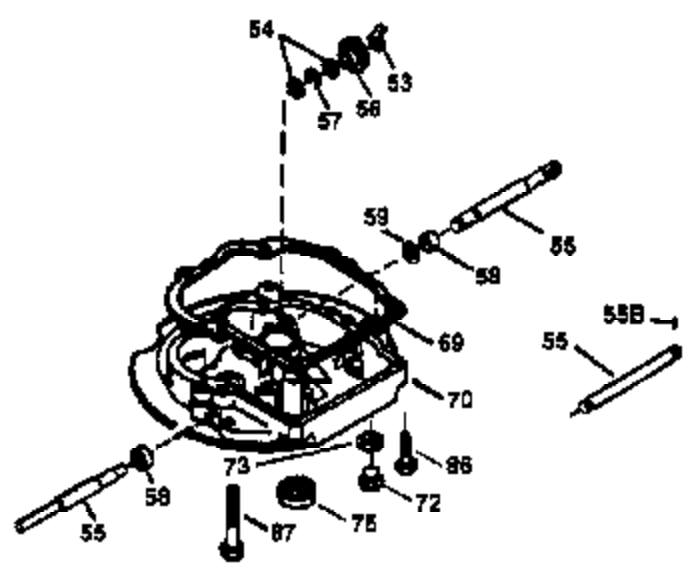

Ref #	Part Number	Qty	Description
400	35997	1	* Gasket Set (Incl. items marked PK i n notes) Incl. part #'s: 26756 (1), 27234A (1), 33554A (1), 33735 (1), 34265 (1), 34338 (1), 34690A (1), 35261 (1)
420	730225	1	SAE 30 4-Cycle Engine Oil (Quart)

ILLUSTRATION SHOWS TYPICAL PARTS ONLY. ORDER BY PART NUMBER. PARTS NOT LISTED ARE SUPPLIED BY OEM.

VIEW 2 OF 3