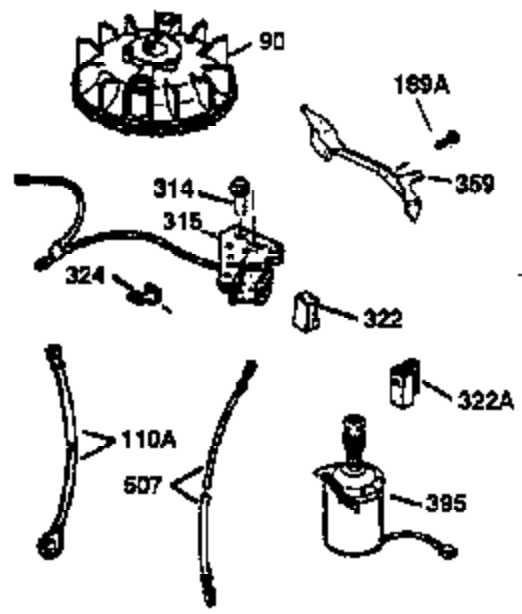

ILLUSTRATION SHOWS TYPICAL PARTS ONLY. ORDER BY PART NUMBER. PARTS NOT LISTED ARE SUPPLIED BY OEM.

VIEW 2 OF 3

Ref #	Part Number	Qty	Description
	19 33578	1	Extension Spring
	69 35261	1	* Mounting Flange Gasket
	70 34311D	1	Mounting Flange (Incl. 72 thru 83)
	72 36083	1	Oil Drain Plug
	75 27897	1	Oil Seal
	86 650488	6	Screw, 1/4-20 x 1-1/4"
	182 6201	2	Screw, 1/4-28 x 7/8"
	185 33004A	1	Intake Pipe (Incl. 224)
	186 34358	1	Governor Link
	214 650841	1	Washer
	223 650451	2	Screw, 1/4-20 x 1"
	239 34698A	1	Air Cleaner Gasket
	239A 35815	1	Air Cleaner Gasket
	245 34782	1	Air Cleaner Filter
	245A 34783	1	Air Cleaner Filter
	250 35535	1	Air Cleaner Cover
	287 650926	2	Screw, 8-32 x 21/64"
	298 28763	3	Screw, 10-32 x 35/64"
	300 34114D	1	Fuel Tank (Incl. 292 & 301)
	301 33032	1	Fuel Cap
	330A 34970	1	Ground Wire
	361 650837	1	Screw, 10-32 x 1/4"
	390 590688	1	Rewind Starter

ILLUSTRATION SHOWS TYPICAL PARTS ONLY. ORDER BY PART NUMBER. PARTS NOT LISTED ARE SUPPLIED BY OEM.

VIEW 3 OF 3

Ref #	Part Number	Qty	Description
90	611044	1	Flywheel
214	650841	1	Washer
227	35917	1	Air Cleaner Elbow Ass'y. (Incl. 238A)
228	650826	1	Stud, 1/4-20 x 6.20" Threaded Both En ds
229	650825	1	Nut & Lock Washer, 1/4-20
235	35533	1	Breather Tube Fitting
238A	650940	1	Screw, 10-32 x 3/4"
239A	35815	1	Air Cleaner Gasket
239	34698A	1	Air Cleaner Gasket
242	34699	1	Air Cleaner Bracket
245	34782	1	Air Cleaner Filter
245A	34783	1	Air Cleaner Filter
249	35536	1	Air Cleaner Cover Seal
250	35535	1	Air Cleaner Cover
251	650513	1	Wing Nut, 1/4-20
275	391019	1	Muffler
276	33753	1	Locking Plate
277	650795	2	Screw, 1/4-20 x 2-1/4"
314	650767	2	Screw, 8-32 x 27/64"
315	34990	1	Alternator Coil (Milli-Amp)
322	35013	1	Connector Body
330A	34970	1	Ground Wire
361	650837	1	Screw, 10-32 x 1/4"