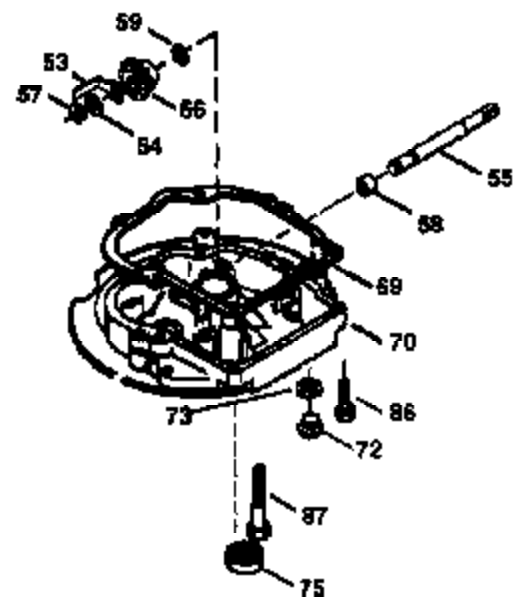

Ref #	Part Number	Qty	Description
400	35997	1	* Gasket Set (Incl. items marked PK i n notes) Incl. part #'s: 26756 (1), 27234A (1), 33554A (1), 33735 (1), 34265 (1), 34338 (1), 34690A (1), 35261 (1)
420	730225	1	SAE 30 4-Cycle Engine Oil (Quart)

ILLUSTRATION SHOWS TYPICAL PARTS ONLY. ORDER BY PART NUMBER. PARTS NOT LISTED ARE SUPPLIED BY OEM.

VIEW 2 OF 3