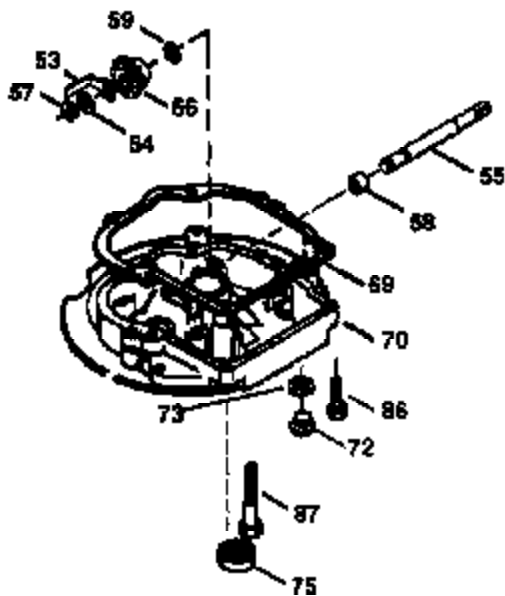

ILLUSTRATION SHOWS TYPICAL PARTS ONLY. ORDER BY PART NUMBER. PARTS NOT LISTED ARE SUPPLIED BY OEM.

VIEW 2 OF 3

Ref #	Part Number	Qty	Description
19	33578	1	Extension Spring
69	35261	1	* Mounting Flange Gasket
70	34311D	1	Mounting Flange (Incl. 72 thru 83)
72	36083	1	Oil Drain Plug
75	27897	1	Oil Seal
86	650488	6	Screw, 1/4-20 x 1-1/4"
182	6201	2	Screw, 1/4-28 x 7/8"
185	33004A	1	Intake Pipe (Incl. 224)
186	34358	1	Governor Link
223	650451	2	Screw, 1/4-20 x 1"
238	650806	2	Screw, 10-32 x 5/8"
239	35815	1	* Air Cleaner Gasket
245	34782	1	Air Cleaner Filter
245A	34783	1	Air Cleaner Filter
250	35535	1	Air Cleaner Cover
298	28763	3	Screw, 10-32 x 35/64"
300	34114D	1	Fuel Tank (Incl. 292 & 301)
301	33032	1	Fuel Cap
390	590688	1	Rewind Starter