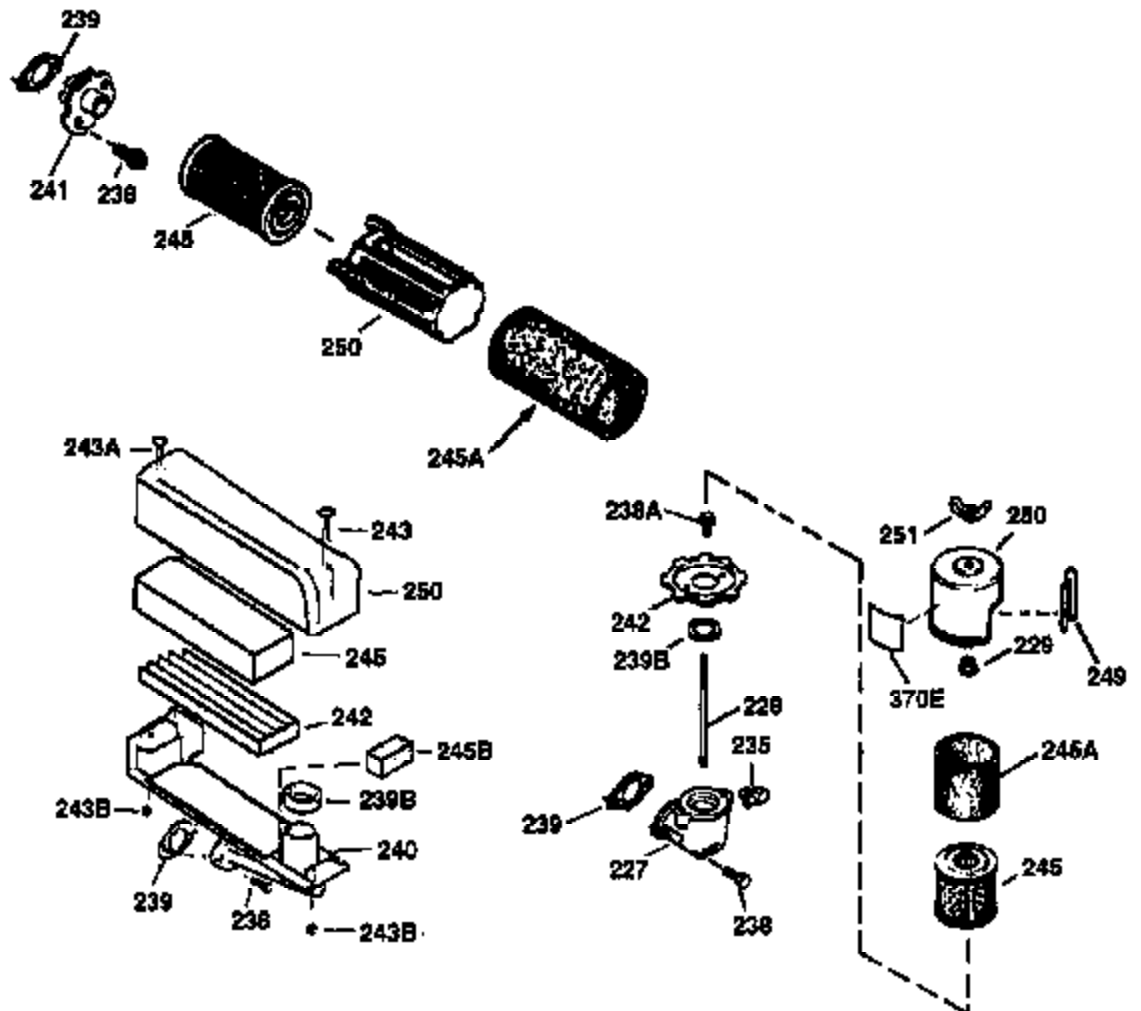

ILLUSTRATION SHOWS TYPICAL PARTS ONLY. ORDER BY PART NUMBER. PARTS NOT LISTED ARE SUPPLIED BY OEM.

VIEW 3 OF 3

Ref #	Part Number	Qty	Description
90	611044	1	Flywheel
110A	34970	1	Ground Wire
227	35917	1	Air Cleaner Elbow
228	650826	1	Stud
229	650825	1	Air Cleaner Nut
235	35533	1	Breather Tube Fitting
238A	650940	1	Screw, 10-32 x 3/4"
238	650806	2	Screw, 10-32 x 5/8"
239	35815	1	* Air Cleaner Gasket
239B	34698A	1	Air Cleaner Elbow Gasket
242	34699	1	Air Cleaner Base
245A	34783	1	Air Cleaner Filter
245	34782	1	Air Cleaner Filter
249	35536		Air Cleaner Cover Seal
250	35535	1	Air Cleaner Cover
251	650513	1	Wing Nut
275	36491	1	Muffler (Incl. 277)
277	650988	2	Screw, 1/4-20 x 2-5/16"
314	650760	2	Screw, 8-32 x 3/8"
315	34990	1	Alternator Coil
322	35013	1	Connector Body