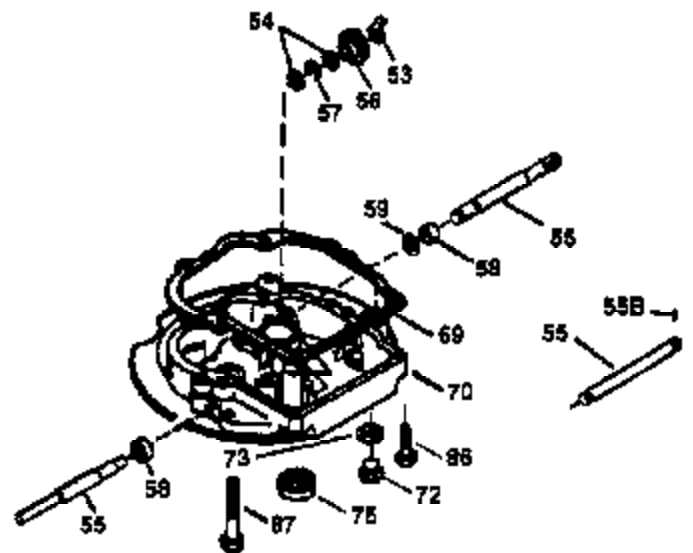

ILLUSTRATION SHOWS TYPICAL PARTS ONLY. ORDER BY PART NUMBER. PARTS NOT LISTED ARE SUPPLIED BY OEM.

VIEW 2 OF 3

Ref #	Part Number	Qty	Description
19	31386	1	Extension Spring
53	31745	1	Tang Washer
54	31787	1	Thrust Washer
55	31766	1	PTO Shaft
55B	31493	1	PTO Shaft Pin
56	31746	1	Left Hand Worm Gear
57	31749	1	Retaining Ring
58	31744	1	Oil Seal
59	31747	1	Washer
69	35261	1	* Mounting Flange Gasket
70	33521E	1	Mounting Flange (Incl.58, 72 thru 83)
72	36083	1	Oil Drain Plug
75	26208	1	Oil Seal
86	650488	5	Screw, 1/4-20 x 1-1/4"
87	650492	1	Screw, 1/4-20 x 2-1/4"
182	6201	2	Screw, 1/4-28 x 7/8"
185	31384A	1	Intake Pipe (Incl. 224)
186	34337	1	Governor Link
223	650451	2	Screw, 1/4-20 x 1"
238	650806	2	Screw, 10-32 x 5/8"
239	34338	1	* Air Cleaner Gasket
245	34340	1	Air Cleaner Filter
250	34341B	1	Air Cleaner Cover
287	650926	2	Screw, 8-32 x 21/64"
300	35586	1	Fuel Tank (Incl. 292 & 301)
301	35355	1	Fuel Cap
390	590688	1	Rewind Starter