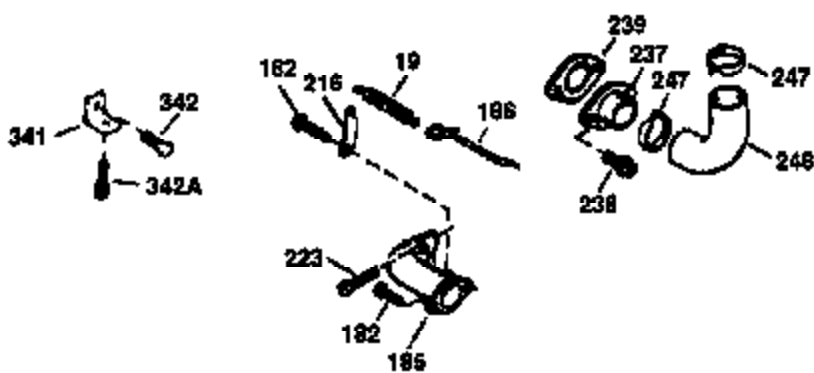

ILLUSTRATION SHOWS TYPICAL PARTS ONLY. ORDER BY PART NUMBER. PARTS NOT LISTED ARE SUPPLIED BY OEM.

VIEW 2 OF 3

Ref #	Part Number	Qty	Description
19	31361	1	Extension Spring
69	35261	1	* Mounting Flange Gasket
70	32612B	1	Mounting Flange (Incl. 72 thru 83)
72	36083	1	Oil Drain Plug
75	27897	1	Oil Seal
86	650488	6	Screw, 1/4-20 x 1-1/4"
182	6201	2	Screw, 1/4-28 x 7/8"
185	31384A	1	Intake Pipe (Incl. 224)
186	34337	1	Governor Link
223	650451	2	Screw, 1/4-20 x 1"
238	650806	2	Screw, 10-32 x 5/8"
239	34338	1	* Air Cleaner Gasket
245	34340	1	Air Cleaner Filter
250	36213	1	Air Cleaner Cover
287	650926	2	Screw, 8-32 x 21/64"
300	35586	1	Fuel Tank (Incl. 292 & 301)
301	35355	1	Fuel Cap
390	590686	1	Rewind Starter