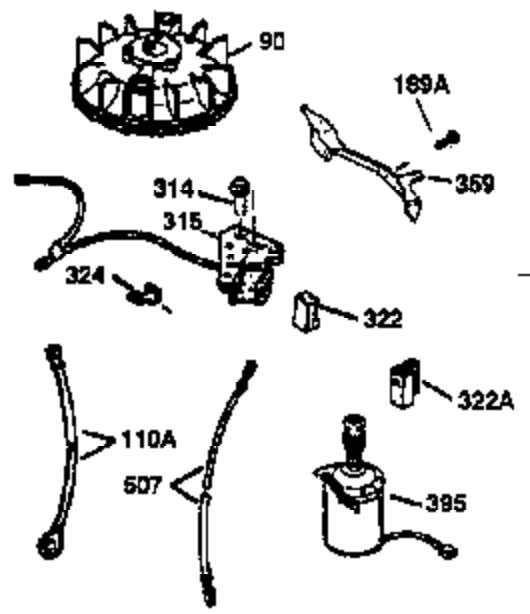

ILLUSTRATION SHOWS TYPICAL PARTS ONLY. ORDER BY PART NUMBER. PARTS NOT LISTED ARE SUPPLIED BY OEM.

VIEW 3 OF 3

Ref #	Part Number	Qty	Description
90	611112	1	Flywheel
238	650806	2	Screw, 10-32 x 5/8"
239	34338	1	* Air Cleaner Gasket
240	34858	1	Air Cleaner Body
245	34340	1	Air Cleaner Filter
250	36213	1	Air Cleaner Cover
275	35708	1	Muffler (Incl. 277)
277	650795	2	Screw, 1/4-20 x 2-1/4"