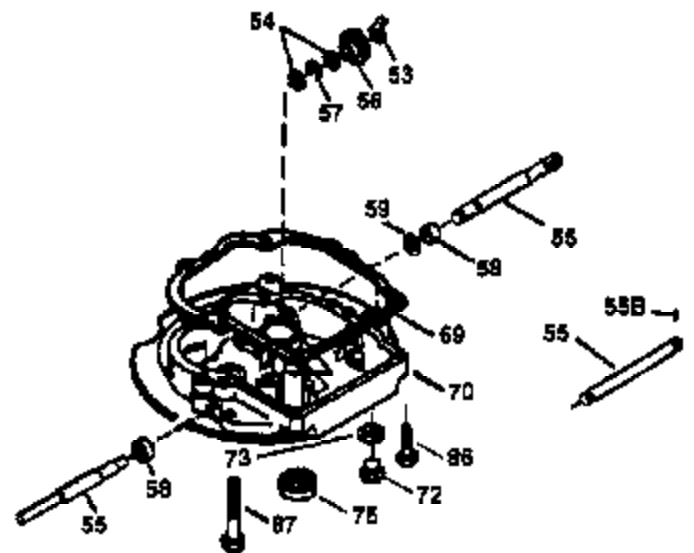

ILLUSTRATION SHOWS TYPICAL PARTS ONLY. ORDER BY PART NUMBER. PARTS NOT LISTED ARE SUPPLIED BY OEM.

VIEW 2 OF 3

Ref #	Part Number	Qty	Description
19	31361	1	Extension Spring
69	35261	1	* Mounting Flange Gasket
70	32612B	1	Mounting Flange (Incl. 72 thru 83)
72	36083	1	Oil Drain Plug
75	27897	1	Oil Seal
86	650488	6	Screw, 1/4-20 x 1-1/4"
182	6201	2	Screw, 1/4-28 x 7/8"
185	31384A	1	Intake Pipe (Incl. 224)
186	34337	1	Governor Link
223	650451	2	Screw, 1/4-20 x 1"
238	650806	2	Screw, 10-32 x 5/8"
239	34338	1	* Air Cleaner Gasket
245	34340	1	Air Cleaner Filter
250	36213	1	Air Cleaner Cover
287	650926	2	Screw, 8-32 x 21/64"
300	35586	1	Fuel Tank (Incl. 292 & 301)
301	35355	1	Fuel Cap
390	590686	1	Rewind Starter