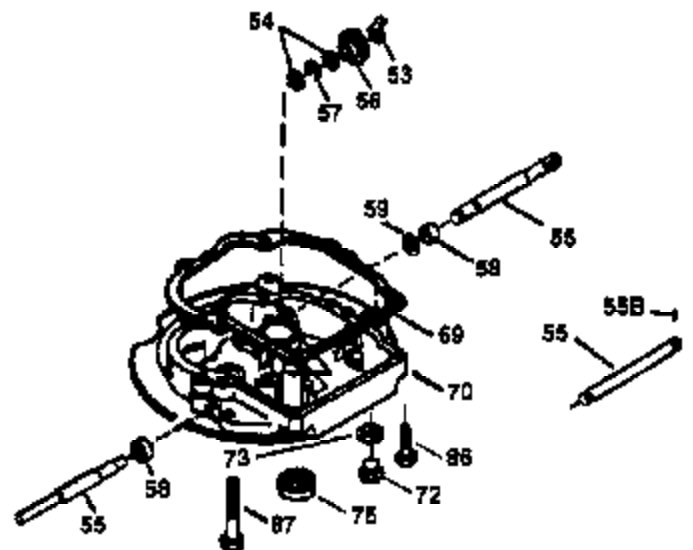

ILLUSTRATION SHOWS TYPICAL PARTS ONLY. ORDER BY PART NUMBER. PARTS NOT LISTED ARE SUPPLIED BY OEM.

VIEW 2 OF 3

Ref #	Part Number	Qty	Description
19	31361	1	Extension Spring
69	35261	1	* Mounting Flange Gasket
70	32612B	1	Mounting Flange (Incl. 72 thru 83)
72	36083	1	Oil Drain Plug
75	27897	1	Oil Seal
86	650488	6	Screw, 1/4-20 x 1-1/4"
182	6201	2	Screw, 1/4-28 x 7/8"
185	31384A	1	Intake Pipe (Incl. 224)
186	34337	1	Governor Link
223	650451	2	Screw, 1/4-20 x 1"
238	650806	2	Screw, 10-32 x 5/8"
239	34338	1	* Air Cleaner Gasket
245	34340	1	Air Cleaner Filter
250	36213	1	Air Cleaner Cover
287	650926	2	Screw, 8-32 x 21/64"
300	35586	1	Fuel Tank (Incl. 292 & 301)
301	35355	1	Fuel Cap
390	590694	1	Rewind Starter (NOTE: This engine could have been built with 590686 starter. Refer to the design of the air intake louvers for part identification. Individual starter parts do not interchange.)