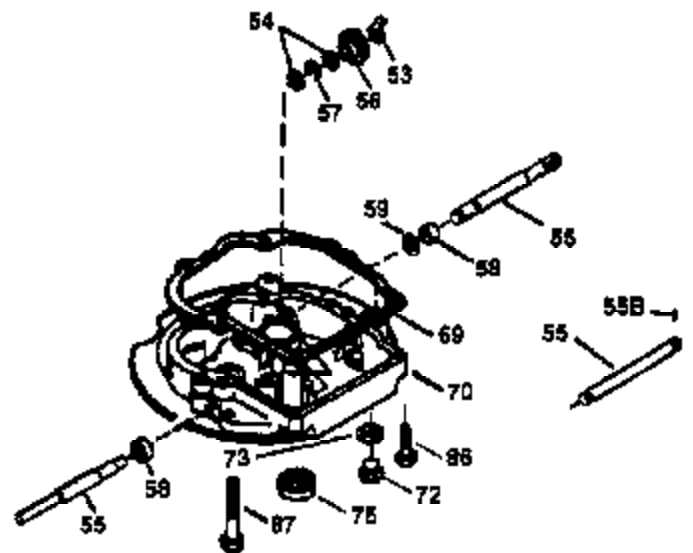

ILLUSTRATION SHOWS TYPICAL PARTS ONLY. ORDER BY PART NUMBER. PARTS NOT LISTED ARE SUPPLIED BY OEM.

VIEW 2 OF 3

Ref #	Part Number	Qty	Description
19	31361	1	Extension Spring
69	35261	1	* Mounting Flange Gasket
70	32612B	1	Mounting Flange (Incl. 72 thru 83)
72	36083	1	Oil Drain Plug
75	27897	1	Oil Seal
86	650488	6	Screw, 1/4-20 x 1-1/4"
182	6201	2	Screw, 1/4-28 x 7/8"
185	31384A	1	Intake Pipe (Incl. 224)
186	34358	1	Governor Link
223	650451	2	Screw, 1/4-20 x 1"
238	650806	2	Screw, 10-32 x 5/8"
239	34338	1	* Air Cleaner Gasket
245	34340	1	Air Cleaner Filter
250	34341B	1	Air Cleaner Cover
287	650926	2	Screw, 8-32 x 21/64"
300	35586	1	Fuel Tank (Incl. 292 & 301)
301	35355	1	Fuel Cap
390	590686	1	Rewind Starter