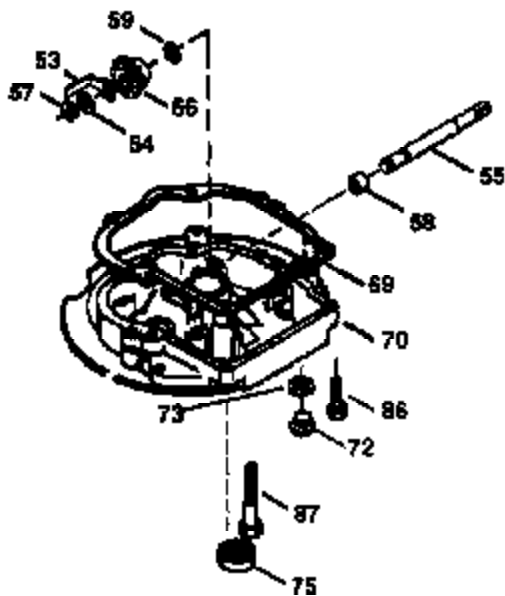

ILLUSTRATION SHOWS TYPICAL PARTS ONLY. ORDER BY PART NUMBER. PARTS NOT LISTED ARE SUPPLIED BY OEM.

VIEW 2 OF 3

Ref #	Part Number	Qty	Description
19	31361	1	Extension Spring
69	35261	1	* Mounting Flange Gasket
70	32612B	1	Mounting Flange (Incl. 72 thru 83)
72	36083	1	Oil Drain Plug
75	27897	1	Oil Seal
86	650488	6	Screw, 1/4-20 x 1-1/4"
182	6201	2	Screw, 1/4-28 x 7/8"
185	31384A	1	Intake Pipe (Incl. 224)
186	34358	1	Governor Link
223	650451	2	Screw, 1/4-20 x 1"
238	650806	2	Screw, 10-32 x 5/8"
239	34338	1	* Air Cleaner Gasket
245	34340	1	Air Cleaner Filter
250	34341B	1	Air Cleaner Cover
287	650926	2	Screw, 8-32 x 21/64"
300	35586	1	Fuel Tank (Incl. 292 & 301)
301	35355	1	Fuel Cap
390	590686	1	Rewind Starter