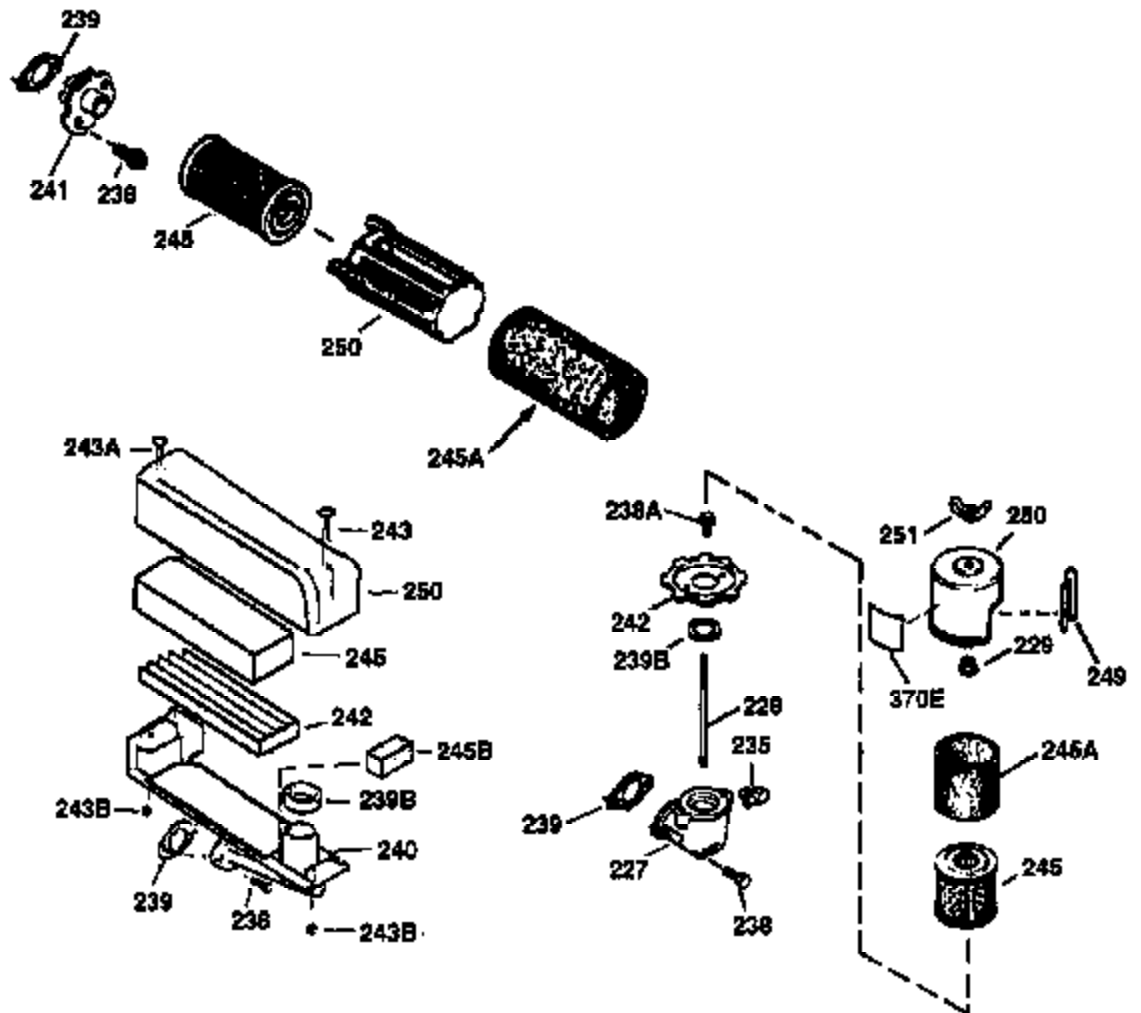

ILLUSTRATION SHOWS TYPICAL PARTS ONLY. ORDER BY PART NUMBER. PARTS NOT LISTED ARE SUPPLIED BY OEM.

VIEW 3 OF 3

Ref #	Part Number	Qty	Description
90	611112	1	Flywheel
238	650806	2	Screw, 10-32 x 5/8"
239	34338	1	* Air Cleaner Gasket
240	34858	1	Air Cleaner Body
245	34340	1	Air Cleaner Filter
250	36213	1	Air Cleaner Cover
275	35708	1	Muffler (Incl. 277)
277	650795	2	Screw, 1/4-20 x 2-1/4"