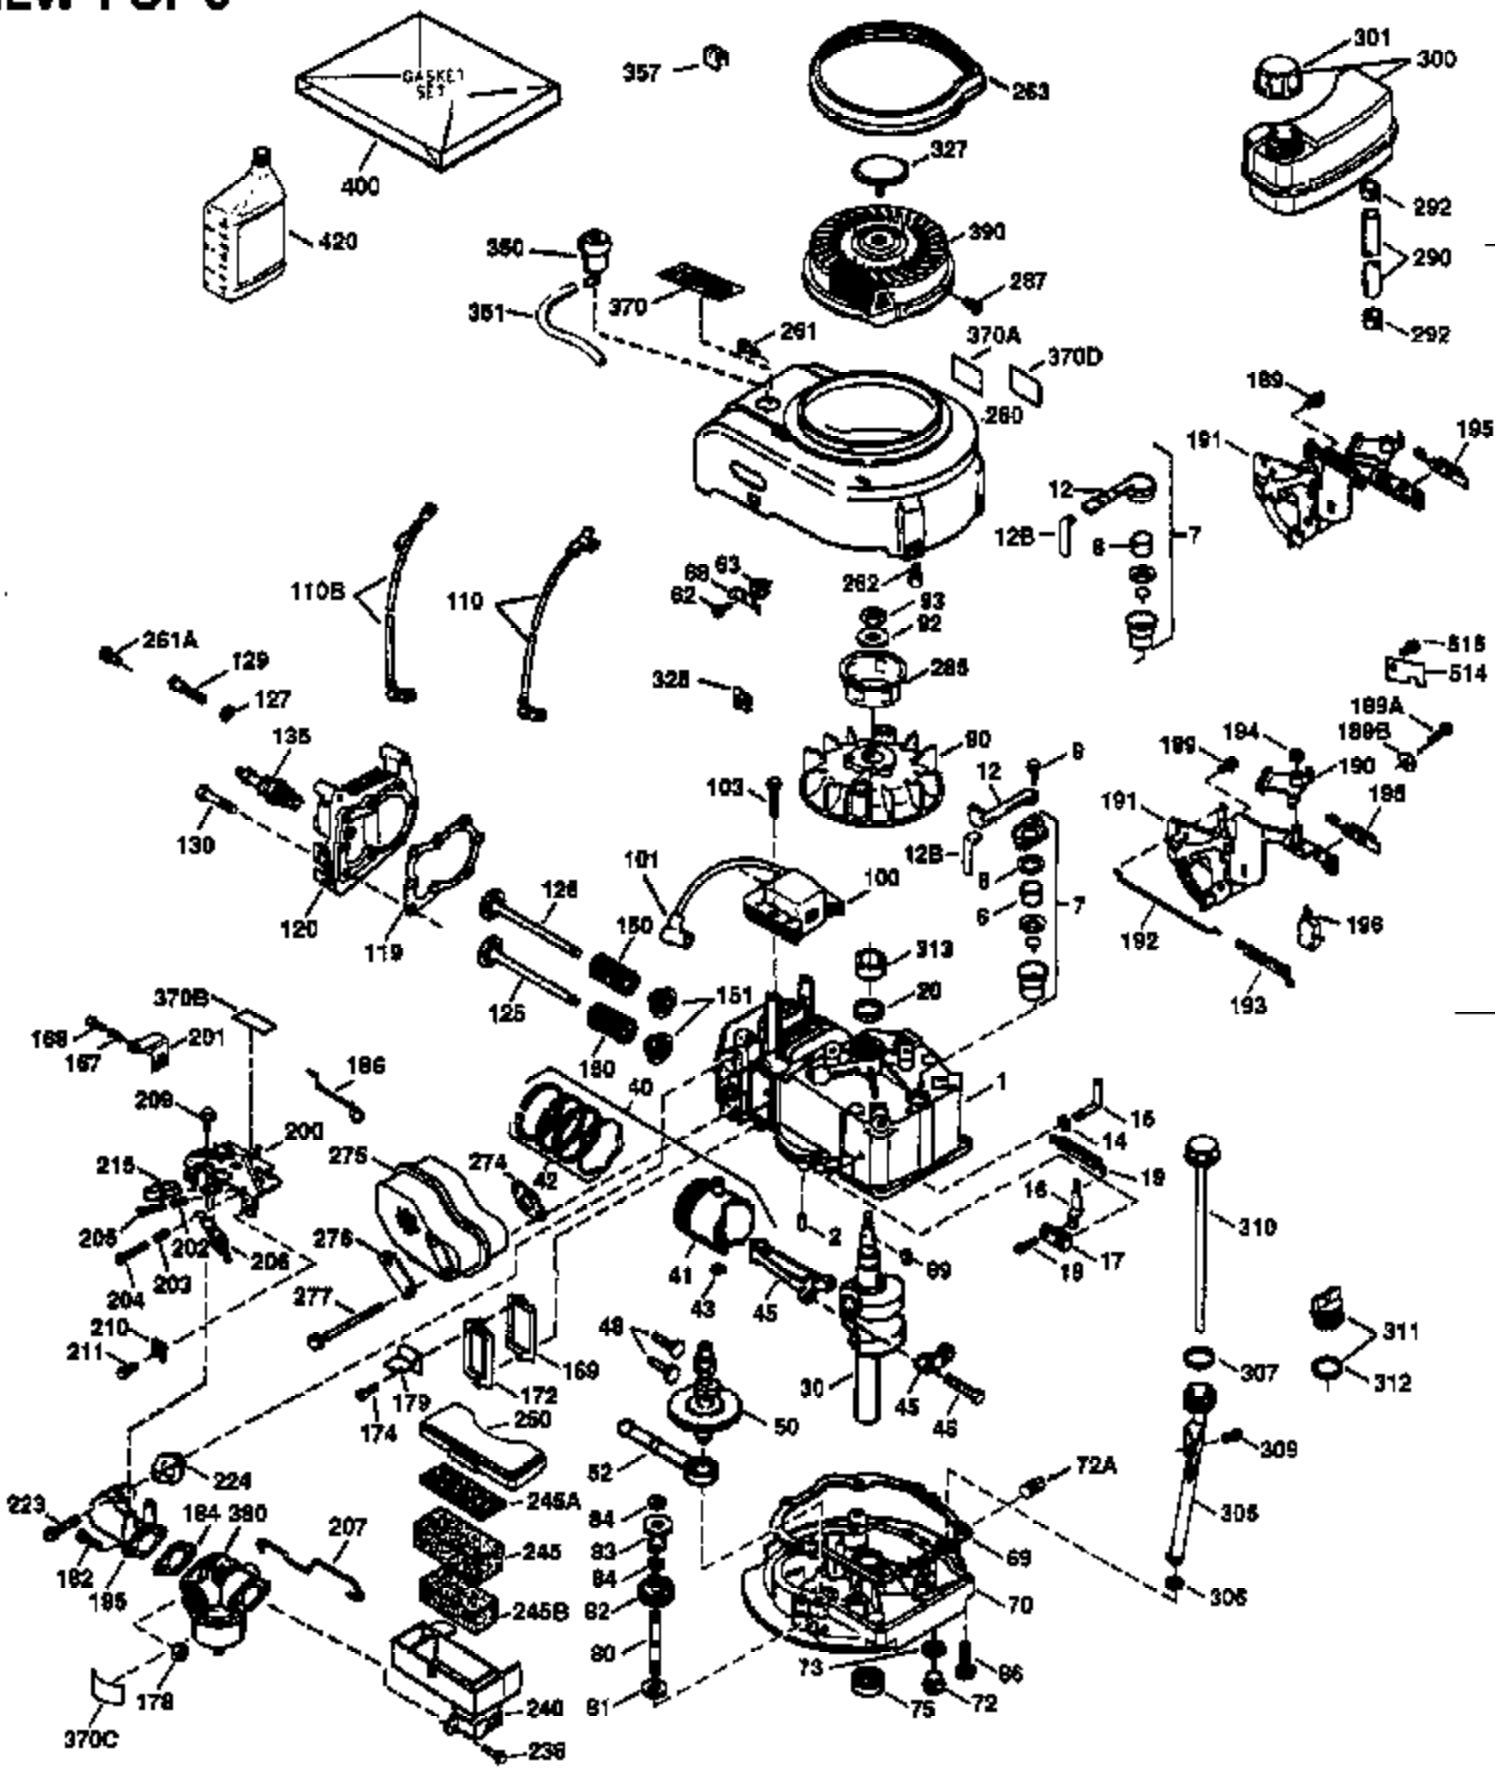

ILLUSTRATION SHOWS TYPICAL PARTS ONLY. ORDER BY PART NUMBER. PARTS NOT LISTED ARE SUPPLIED BY OEM.

VIEW 1 OF 3

Ref #	Part Number	Qty	Description
1	36265	1	Cylinder (Incl. 2 & 20)
2	26727	2	Dowel Pin
6	33734	1	Breather Element
7	34214A	1	Breather Ass'y. (Incl. 6, 8, 9 & 12)
8	33735	1	* Breather Gasket
9	30200	1	Screw, 10-24 x 9/16"
12	33886	1	Breather Tube
14	28277	1	Washer
15	30589	1	Governor Rod (Incl. 14)
16	31383A	1	Governor Lever
17	31335	1	Governor Lever Clamp
18	650548	1	Screw, 8-32 x 5/16"
19	31361	1	Extension Spring
20	32600	1	Oil Seal
30	36215A	1	Crankshaft
40	36073	1	Piston, Pin & Ring Set (Std.)
40	36074	1	Piston, Pin & Ring Set (.010" OS)
40	36075	1	Piston, Pin & Ring Set (.020" OS)
41	36070	1	Piston & Pin Ass'y. (Std.) (Incl. 43)
41	36071	1	Piston & Pin Ass'y. (.010" OS) (Incl. 43)
41	36072	1	Piston & Pin Ass'y. (.020" OS) (Incl. 43)
42	36076	1	Ring Set (Std.)
42	36077	1	Ring Set (.010" OS)
42	36078	1	Ring Set (.020" OS)
43	20381	2	Piston Pin Retaining Ring
45	30963B	1	Connecting Rod Ass'y. (Incl. 46)
46	32610A	2	Connecting Rod Bolt
48	27241	2	Valve Lifter
50	35992	1	Camshaft (MCR)
52	29914	1	Oil Pump Ass'y.
69	35261	1	* Mounting Flange Gasket
70	32612B	1	Mounting Flange (Incl. 72 thru 83)
72	36083	1	Oil Drain Plug
75	27897	1	Oil Seal
80	30574A	1	Governor Shaft
81	30590A	1	Washer
82	30591	1	Governor Gear Ass'y.(Incl. 81)
83	30588A	1	Governor Spool
86	650488	6	Screw, 1/4-20 x 1-1/4"
89	611004	1	Flywheel Key
90	611112	1	Flywheel
92	650815	1	Belleville Washer
93	650816	1	Flywheel Nut
100	34443A	1	Solid State Ignition
101	610118	1	Spark Plug Cover
103	650814	2	Screw, Torx T-15, 10-24 x 1"
110	34961	1	Ground Wire
119	33554A	1	* Cylinder Head Gasket
120	34342	1	Cylinder Head
125	29313C	1	Exhaust Valve (Std.) (Incl. 151)
125	29315C	1	Exhaust Valve (1/32" OS) (Incl. 151)
126	29314B	1	Intake Valve (Std.) (Incl. 151)
126	29315C	1	Intake Valve (1/32" OS) (Incl. 151)
130	6021A	8	Screw, 5/16-18 x 1-1/2"
135	35395	1	Resistor Spark Plug (RJ19LM)
150	35991	2	Valve Spring
151	31673	2	Valve Spring Cap
169	27234A	1	* Valve Cover Gasket