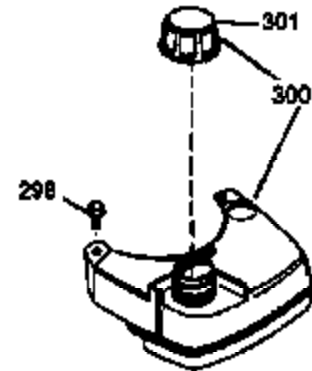

ILLUSTRATION SHOWS TYPICAL PARTS ONLY. ORDER BY PART NUMBER. PARTS NOT LISTED ARE SUPPLIED BY OEM.

VIEW 2 OF 3

Ref #	Part Number	Qty	Description
19	33578	1	Extension Spring
69	35261	1	* Mounting Flange Gasket
70	34311D	1	Mounting Flange (Incl. 72 thru 83)
72	36083	1	Oil Drain Plug
75	27897	1	Oil Seal
86	650488	6	Screw, 1/4-20 x 1-1/4"
182	6201	2	Screw, 1/4-28 x 7/8"
185	33004A	1	Intake Pipe (Incl. 224)
186	34358	1	Governor Link
223	650451	2	Screw, 1/4-20 x 1"
239	34698A	1	Air Cleaner Gasket
239A	35815	1	Air Cleaner Gasket
245A	34783	1	Air Cleaner Filter
245	34782	1	Air Cleaner Filter
250	35535	1	Air Cleaner Cover
287	650926	2	Screw, 8-32 x 21/64"
298	28763	3	Screw, 10-32 x 35/64"
300	34476A	1	Fuel Tank (Incl. 292 & 301)
301	33032	1	Fuel Cap
361	650837	1	Screw, 10-32 x 1/4"
390	590688	1	Rewind Starter