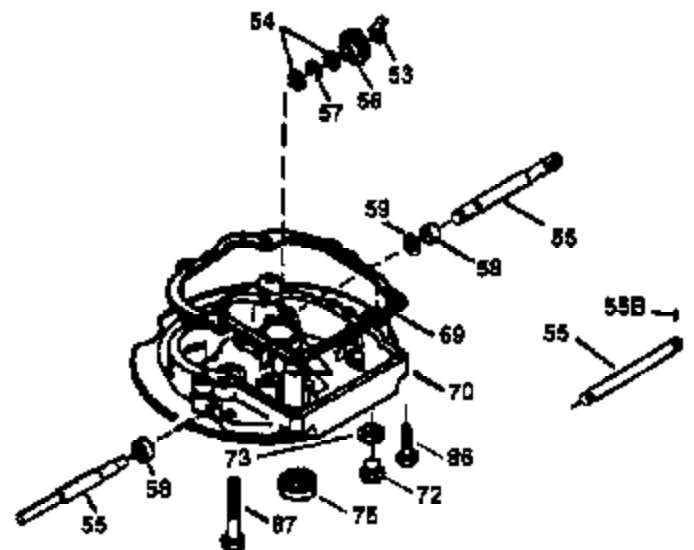

ILLUSTRATION SHOWS TYPICAL PARTS ONLY. ORDER BY PART NUMBER. PARTS NOT LISTED ARE SUPPLIED BY OEM.

VIEW 2 OF 3

Ref #	Part Number	Qty	Description
19	33578	1	Extension Spring
69	35261	1	* Mounting Flange Gasket
70	34311D	1	Mounting Flange (Incl. 72 thru 83)
72	36083	1	Oil Drain Plug
75	27897	1	Oil Seal
86	650488	6	Screw, 1/4-20 x 1-1/4"
182	6201	2	Screw, 1/4-28 x 7/8"
185	33004A	1	Intake Pipe (Incl. 224)
186	34358	1	Governor Link
223	650451	2	Screw, 1/4-20 x 1"
239	34698A	1	Air Cleaner Gasket
239A	35815	1	Air Cleaner Gasket
245A	34783	1	Air Cleaner Filter
245	34782	1	Air Cleaner Filter
250	35535	1	Air Cleaner Cover
287	650926	2	Screw, 8-32 x 21/64"
298	28763	3	Screw, 10-32 x 35/64"
300	34476A	1	Fuel Tank (Incl. 292 & 301)
301	33032	1	Fuel Cap
361	650837	1	Screw, 10-32 x 1/4"
390	590688	1	Rewind Starter