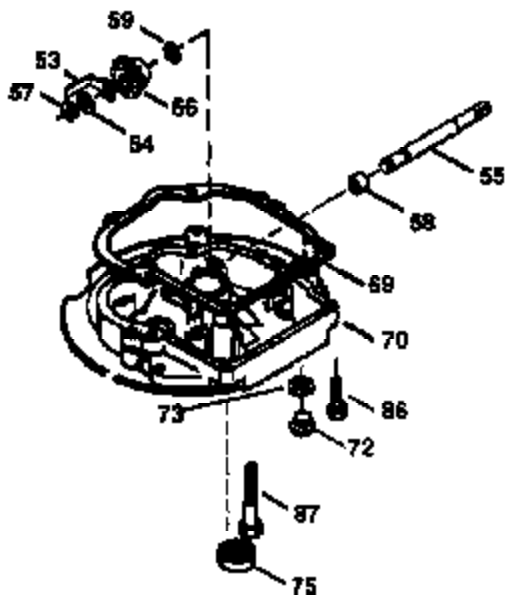

ILLUSTRATION SHOWS TYPICAL PARTS ONLY. ORDER BY PART NUMBER. PARTS NOT LISTED ARE SUPPLIED BY OEM.

VIEW 2 OF 3

Ref #	Part Number	Qty	Description
19	33578	1	Extension Spring
69	35261	1	* Mounting Flange Gasket
70	34311D	1	Mounting Flange (Incl. 72 thru 83)
72	36083	1	Oil Drain Plug
75	27897	1	Oil Seal
86	650488	6	Screw, 1/4-20 x 1-1/4"
182	6201	2	Screw, 1/4-28 x 7/8"
185	33004A	1	Intake Pipe (Incl. 224)
186	34358	1	Governor Link
223	650451	2	Screw, 1/4-20 x 1"
239	34698A	1	Air Cleaner Gasket
239A	35815	1	Air Cleaner Gasket
245A	34783	1	Air Cleaner Filter
245	34782	1	Air Cleaner Filter
250	35535	1	Air Cleaner Cover
287	650926	2	Screw, 8-32 x 21/64"
298	28763	3	Screw, 10-32 x 35/64"
300	34476A	1	Fuel Tank (Incl. 292 & 301)
301	33032	1	Fuel Cap
361	650837	1	Screw, 10-32 x 1/4"
390	590688	1	Rewind Starter