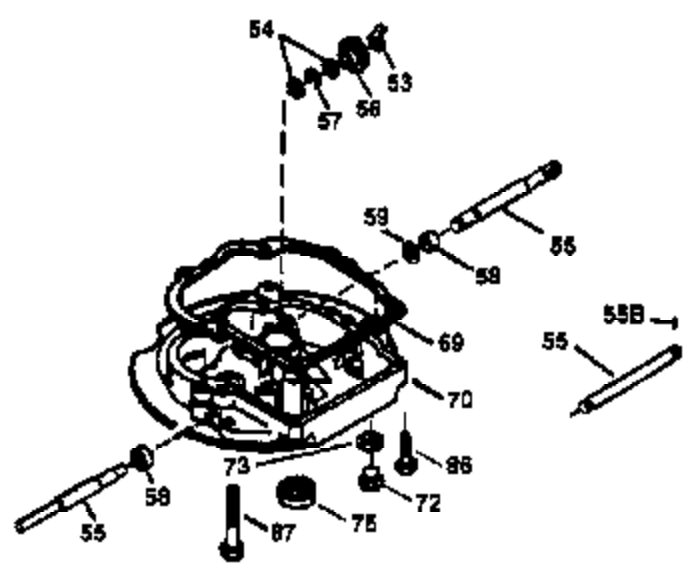

ILLUSTRATION SHOWS TYPICAL PARTS ONLY. ORDER BY PART NUMBER. PARTS NOT LISTED ARE SUPPLIED BY OEM.

VIEW 2 OF 3

Ref #	Part Number	Qty	Description
19	33578	1	Extension Spring
69	35261	1	* Mounting Flange Gasket
70	34311D	1	Mounting Flange (Incl. 72 thru 83)
72	36083	1	Oil Drain Plug
75	27897	1	Oil Seal
86	650488	6	Screw, 1/4-20 x 1-1/4"
182	6201	2	Screw, 1/4-28 x 7/8"
185	33004A	1	Intake Pipe (Incl. 224)
186	34358	1	Governor Link
223	650451	2	Screw, 1/4-20 x 1"
239	34698A	1	Air Cleaner Gasket
239A	35815	1	Air Cleaner Gasket
245A	34783	1	Air Cleaner Filter
245	34782	1	Air Cleaner Filter
250	35535	1	Air Cleaner Cover
287	650926	2	Screw, 8-32 x 21/64"
298	28763	3	Screw, 10-32 x 35/64"
300	34476A	1	Fuel Tank (Incl. 292 & 301)
301	33032	1	Fuel Cap
390	590688	1	Rewind Starter