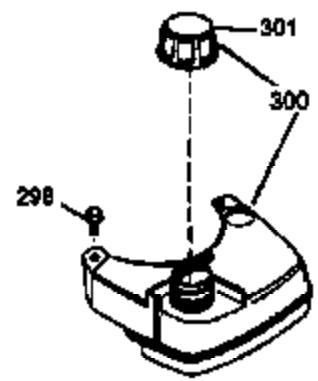

ILLUSTRATION SHOWS TYPICAL PARTS ONLY. ORDER BY PART NUMBER. PARTS NOT LISTED ARE SUPPLIED BY OEM.

VIEW 2 OF 3

Ref #	Part Number	Qty	Description
19	33578	1	Extension Spring
69	35261	1	* Mounting Flange Gasket
70	34311D	1	Mounting Flange (Incl. 72 thru 83)
72	36083	1	Oil Drain Plug
75	27897	1	Oil Seal
86	650488	6	Screw, 1/4-20 x 1-1/4"
182	6201	2	Screw, 1/4-28 x 7/8"
185	33004A	1	Intake Pipe (Incl. 224)
186	34358	1	Governor Link
223	650451	2	Screw, 1/4-20 x 1"
239	34698A	1	Air Cleaner Gasket
239A	35815	1	Air Cleaner Gasket
245A	34783	1	Air Cleaner Filter
245	34782	1	Air Cleaner Filter
250	35535	1	Air Cleaner Cover
287	650926	2	Screw, 8-32 x 21/64"
298	28763	3	Screw, 10-32 x 35/64"
300	34476A	1	Fuel Tank (Incl. 292 & 301)
301	33032	1	Fuel Cap
390	590688	1	Rewind Starter