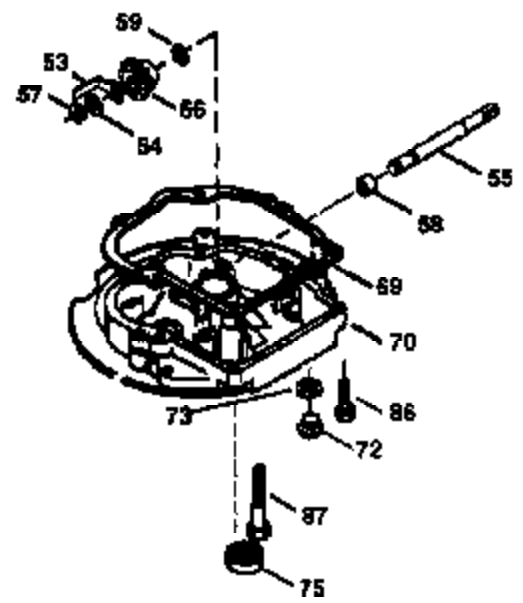

ILLUSTRATION SHOWS TYPICAL PARTS ONLY. ORDER BY PART NUMBER. PARTS NOT LISTED ARE SUPPLIED BY OEM.

VIEW 2 OF 3

Ref #	Part Number	Qty	Description
19	33578	1	Extension Spring
69	35261	1	* Mounting Flange Gasket
70	34311D	1	Mounting Flange (Incl. 72 thru 83)
72	36083	1	Oil Drain Plug
75	27897	1	Oil Seal
86	650488	6	Screw, 1/4-20 x 1-1/4"
182	6201	2	Screw, 1/4-28 x 7/8"
185	33004A	1	Intake Pipe (Incl. 224)
186	34358	1	Governor Link
223	650451	2	Screw, 1/4-20 x 1"
239	34698A	1	Air Cleaner Gasket
239A	35815	1	Air Cleaner Gasket
245A	34783	1	Air Cleaner Filter
245	34782	1	Air Cleaner Filter
250	35535	1	Air Cleaner Cover
287	650926	2	Screw, 8-32 x 21/64"
298	28763	3	Screw, 10-32 x 35/64"
300	34476A	1	Fuel Tank (Incl. 292 & 301)
301	33032	1	Fuel Cap
390	590688	1	Rewind Starter