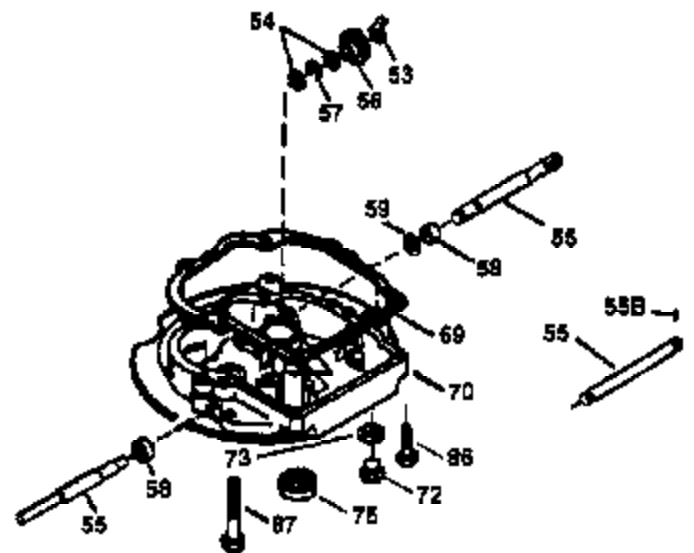

ILLUSTRATION SHOWS TYPICAL PARTS ONLY. ORDER BY PART NUMBER. PARTS NOT LISTED ARE SUPPLIED BY OEM.

VIEW 2 OF 3

Ref #	Part Number	Qty	Description
19	33578	1	Extension Spring
69	35261	1	* Mounting Flange Gasket
70	32612B	1	Mounting Flange (Incl. 72 thru 83)
72	30572	1	Oil Drain Plug (Incl. 73)
73	28833	1	Drain Plug Gasket
75	27897	1	Oil Seal
86	650488	6	Screw, 1/4-20 x 1-1/4"
182	6201	2	Screw, 1/4-28 x 7/8"
185	31384A	1	Intake Pipe (Incl. 224)
186	34358	1	Governor Link
223	650451	2	Screw, 1/4-20 x 1"
238	650806	2	Screw, 10-32 x 5/8"
239	34338	1	* Air Cleaner Gasket
245	34340	1	Air Cleaner Filter
250	34341B	1	Air Cleaner Cover
287	650926	2	Screw, 8-32 x 21/64"
300	32671	1	Fuel Tank (Incl. 292 & 301)
301	33032	1	Fuel Cap
340	35016	1	Fuel Tank Bracket
342	650735	1	Screw, 10-24 x 3/8"
342A	650665	1	Screw, 1/4-15 x 3/4"
390	590688	1	Rewind Starter