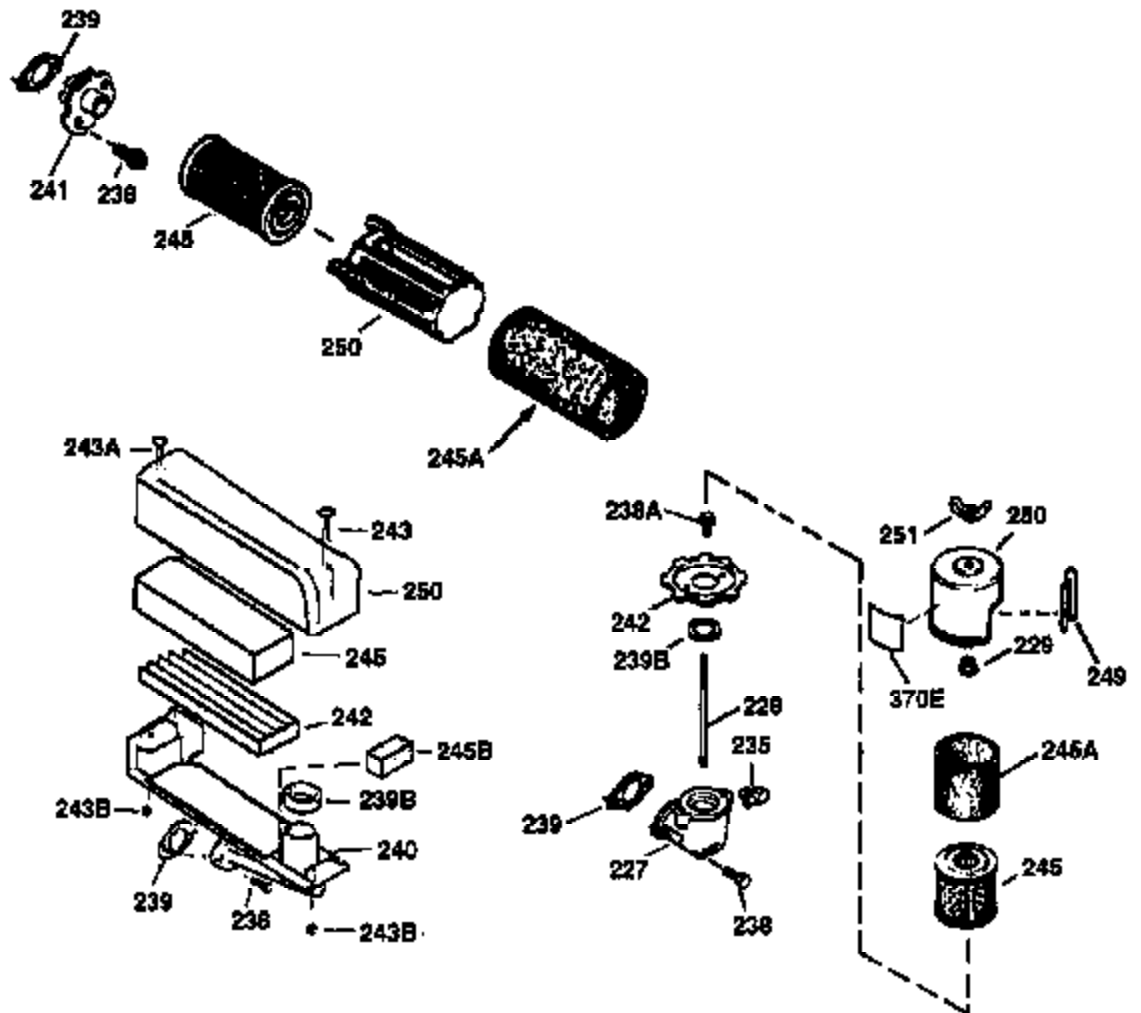

ILLUSTRATION SHOWS TYPICAL PARTS ONLY. ORDER BY PART NUMBER. PARTS NOT LISTED ARE SUPPLIED BY OEM.

VIEW 3 OF 3

Ref #	Part Number	Qty	Description
90	611123	1	Flywheel
238	650806	2	Screw, 10-32 x 5/8"
239	34338	1	* Air Cleaner Gasket
240	34858	1	Air Cleaner Body
245	34340	1	Air Cleaner Filter
250	34341B	1	Air Cleaner Cover
275	391020	1	Muffler (Incl. 277)
276	33753	1	Locking Plate
277	650795	2	Screw, 1/4-20 x 2-1/4"
340	35016	1	Fuel Tank Bracket