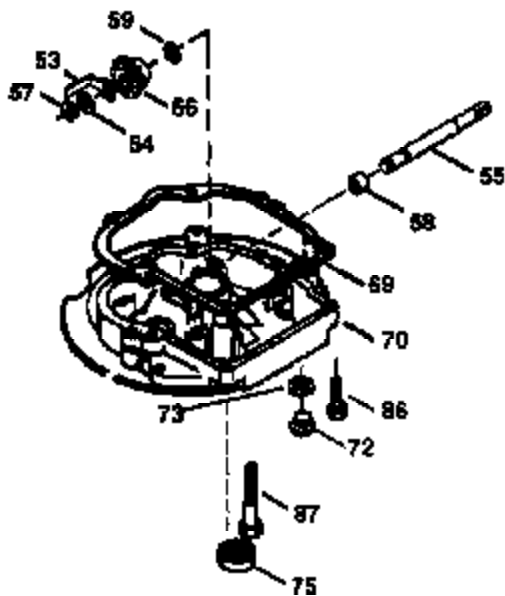

ILLUSTRATION SHOWS TYPICAL PARTS ONLY. ORDER BY PART NUMBER. PARTS NOT LISTED ARE SUPPLIED BY OEM.

VIEW 2 OF 3

Ref #	Part Number	Qty	Description
19	33578	1	Extension Spring
69	35261	1	* Mounting Flange Gasket
70	32612B	1	Mounting Flange (Incl. 72 thru 83)
72	30572	1	Oil Drain Plug (Incl. 73)
73	28833	1	Drain Plug Gasket
75	27897	1	Oil Seal
86	650488	6	Screw, 1/4-20 x 1-1/4"
182	6201	2	Screw, 1/4-28 x 7/8"
185	31384A	1	Intake Pipe (Incl. 224)
186	34358	1	Governor Link
223	650451	2	Screw, 1/4-20 x 1"
238	650806	2	Screw, 10-32 x 5/8"
239	34338	1	* Air Cleaner Gasket
245	34340	1	Air Cleaner Filter
250	34341B	1	Air Cleaner Cover
287	650926	2	Screw, 8-32 x 21/64"
300	32671	1	Fuel Tank (Incl. 292 & 301)
301	33032	1	Fuel Cap
340	35016	1	Fuel Tank Bracket
342	650735	1	Screw, 10-24 x 3/8"
342A	650665	1	Screw, 1/4-15 x 3/4"
390	590688	1	Rewind Starter