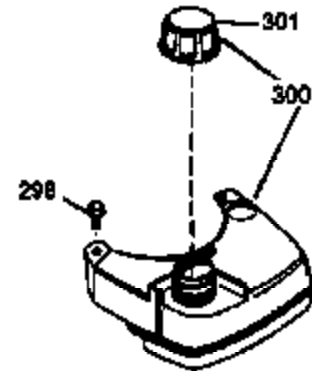

ILLUSTRATION SHOWS TYPICAL PARTS ONLY. ORDER BY PART NUMBER. PARTS NOT LISTED ARE SUPPLIED BY OEM.

VIEW 2 OF 3

Ref #	Part Number	Qty	Description
19	33578	1	Extension Spring
69	35261	1	* Mounting Flange Gasket
70	32612B	1	Mounting Flange (Incl. 72 thru 83)
72	30572	1	Oil Drain Plug (Incl. 73)
73	28833	1	Drain Plug Gasket
75	27897	1	Oil Seal
86	650488	6	Screw, 1/4-20 x 1-1/4"
182	6201	2	Screw, 1/4-28 x 7/8"
185	31384A	1	Intake Pipe (Incl. 224)
186	34358	1	Governor Link
223	650451	2	Screw, 1/4-20 x 1"
238	650806	2	Screw, 10-32 x 5/8"
239	34338	1	* Air Cleaner Gasket
245	34340	1	Air Cleaner Filter
250	34341B	1	Air Cleaner Cover
287	650926	2	Screw, 8-32 x 21/64"
300	32671	1	Fuel Tank (Incl. 292 & 301)
301	33032	1	Fuel Cap
340	35016	1	Fuel Tank Bracket
342	650735	1	Screw, 10-24 x 3/8"
342A	650665	1	Screw, 1/4-15 x 3/4"
390	590688	1	Rewind Starter