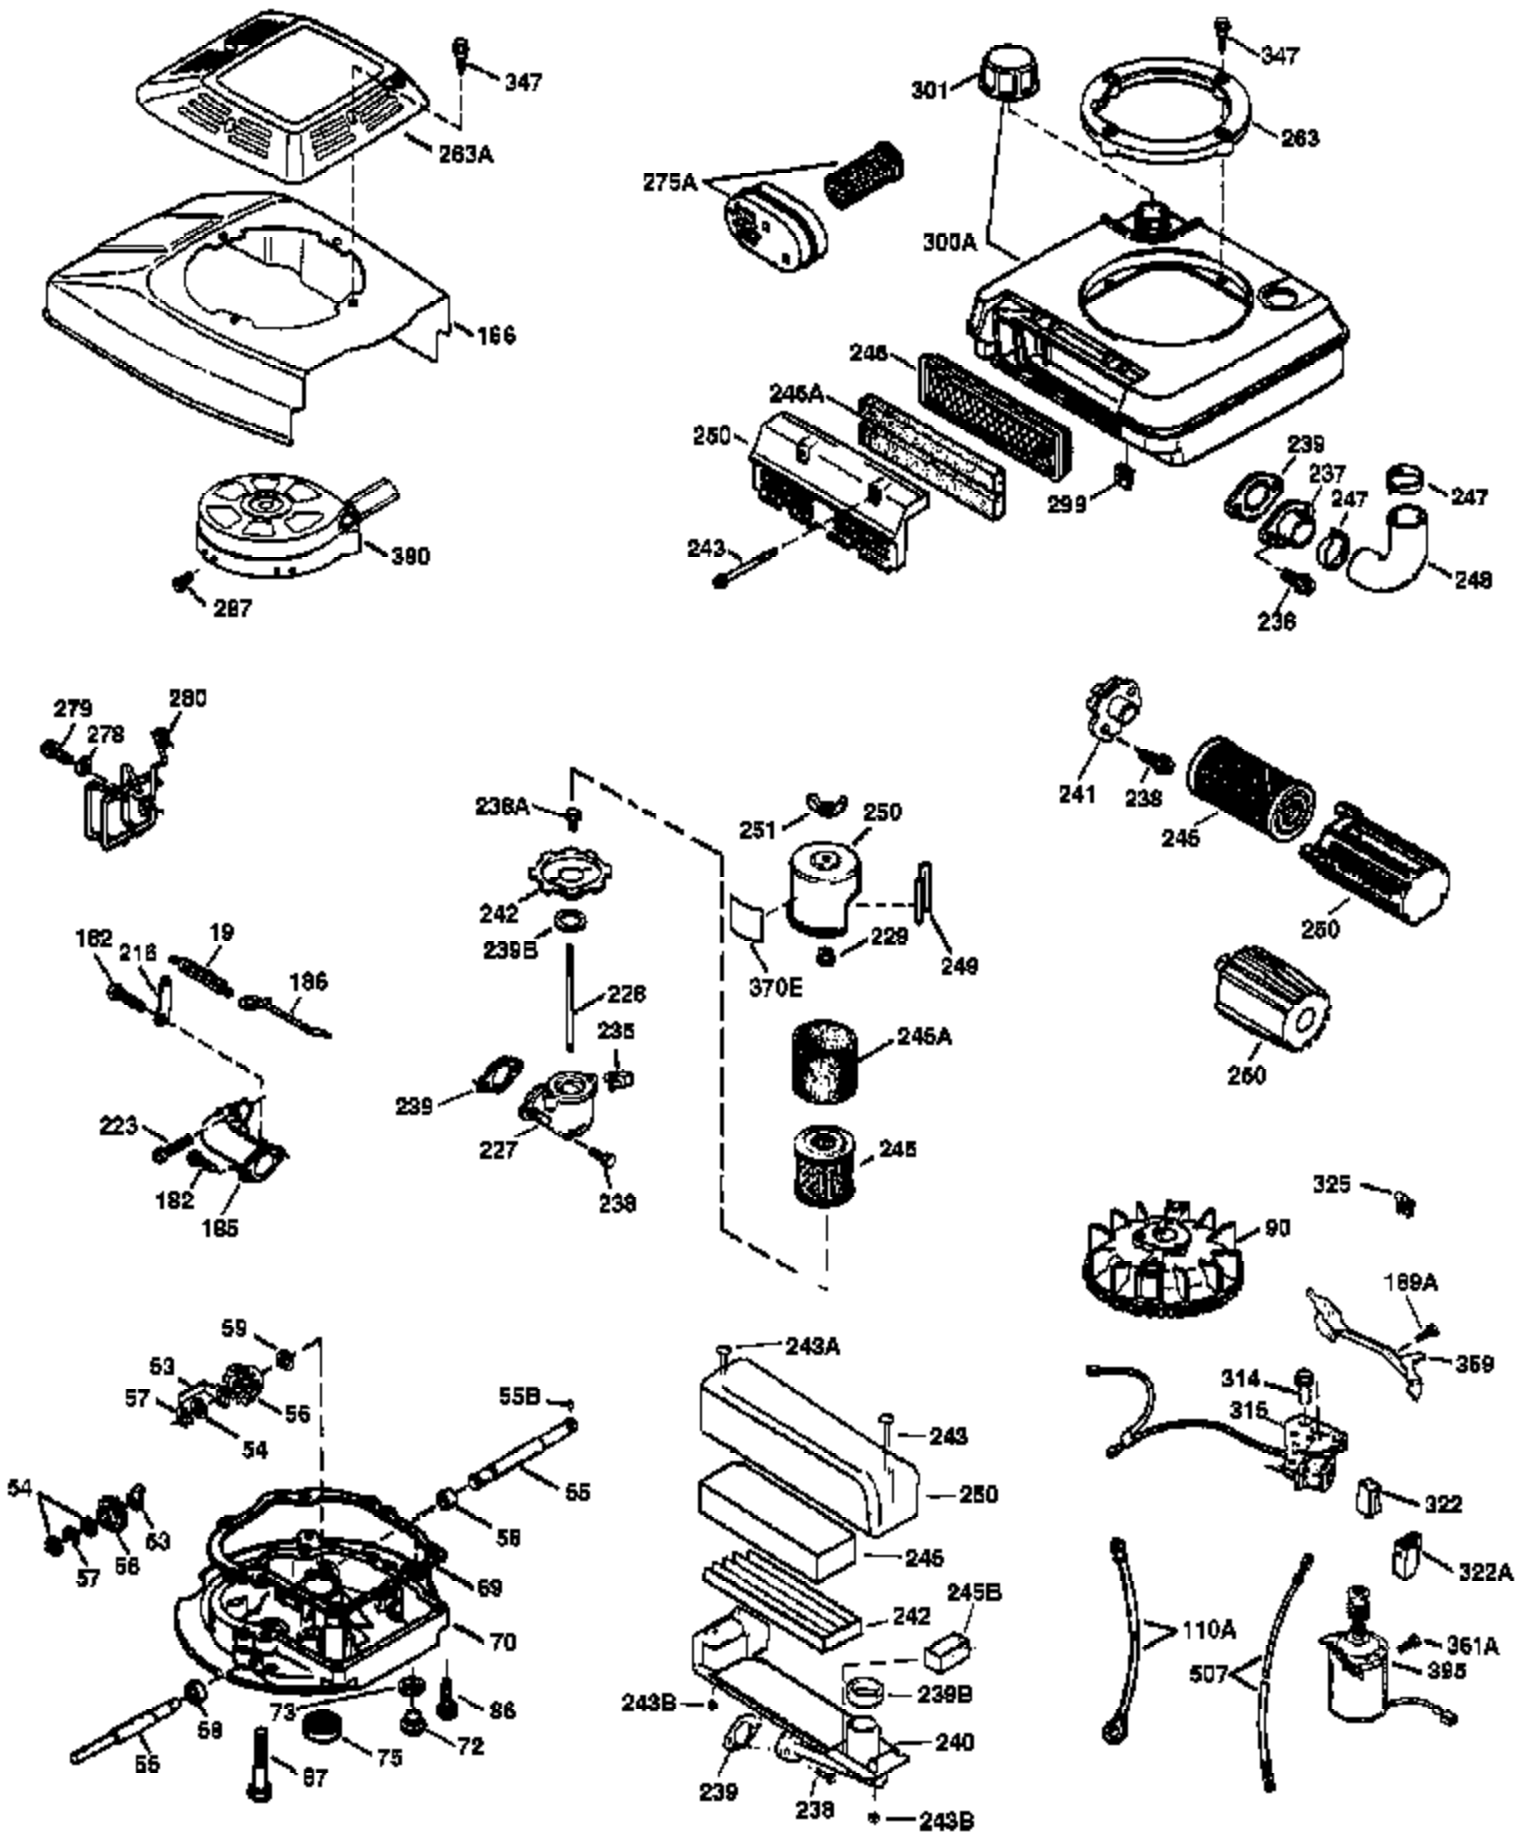

Ref #	Part Number	Qty	Description
19	33578	1	Extension Spring
69	35261	1	* Mounting Flange Gasket
70	32612C	1	Mounting Flange (Incl. 72 thru 83)
72	30572	1	Oil Drain Plug
73	28833	1	Drain Plug Gasket
75	27897	1	Oil Seal
86	650488	6	Screw, 1/4-20 x 1-1/4"
90	611123	1	Flywheel
182	6201	2	Screw, 1/4-28 x 7/8"
185	31384A	1	Intake Pipe (Incl. 224)
186	34358	1	Governor Link
223	650451	2	Screw, 1/4-20 x 1"
238	650806	2	Screw, 10-32 x 5/8"
239	34338	1	* Air Cleaner Gasket
240	34858	1	Air Cleaner Body
245	34340	1	Air Cleaner Filter
250	34341B	1	Air Cleaner Cover
287	650926	2	Screw, 8-32 x 21/64"
301	33032	1	Fuel Cap
390	590732	1	Rewind Starter (NOTE: This engine could have been built with 590688 starter. Refer to the design of the air intake louvers for part identification. Individual starter parts do not interchange.)