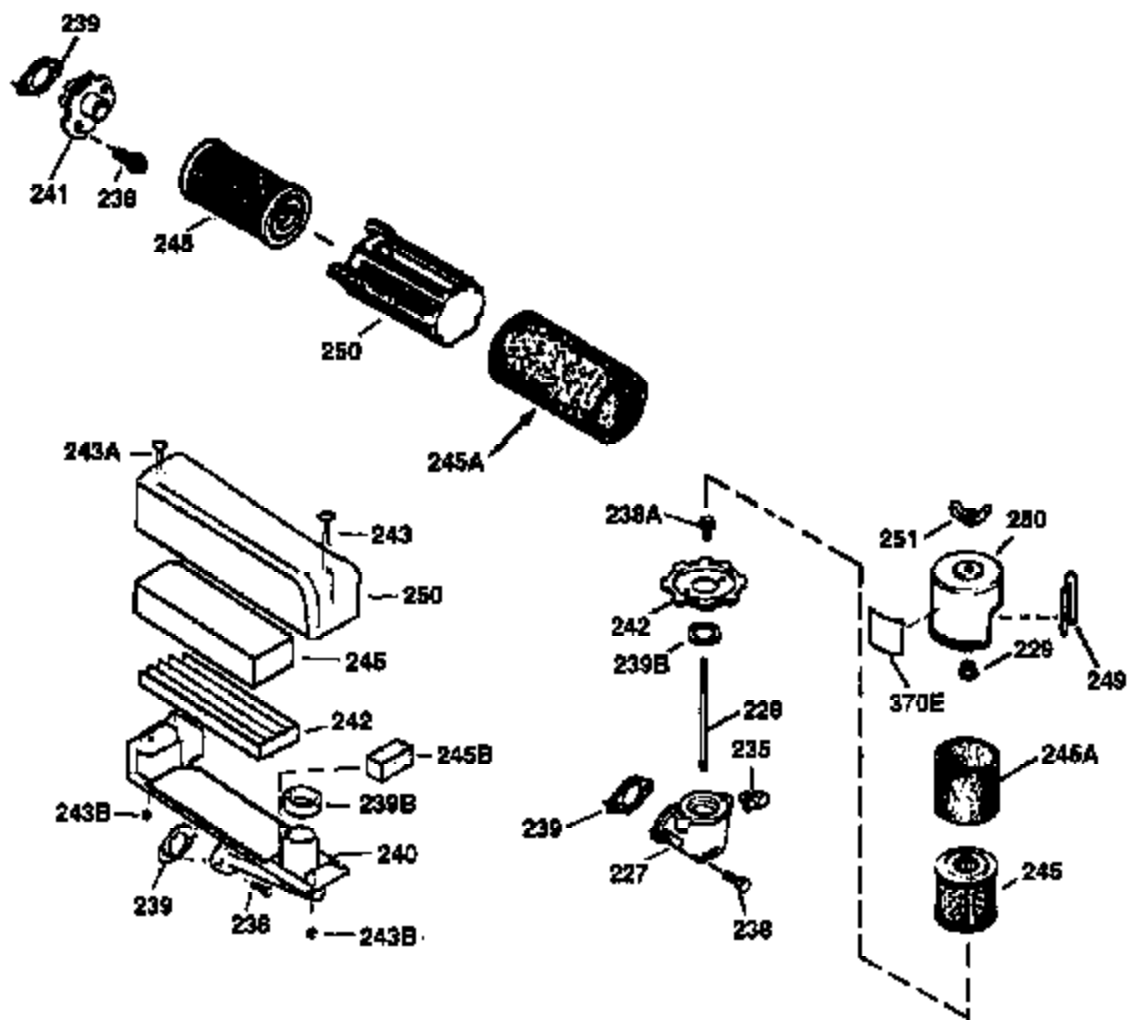

ILLUSTRATION SHOWS TYPICAL PARTS ONLY. ORDER BY PART NUMBER. PARTS NOT LISTED ARE SUPPLIED BY OEM.

VIEW 3 OF 3

Ref #	Part Number	Qty	Description
90	611213	1	Flywheel
238	650806	2	Screw, 10-32 x 5/8"
239	34338	1	* Air Cleaner Gasket
240	34858	1	Air Cleaner Body
245	34340	1	Air Cleaner Filter
250	34341B	1	Air Cleaner Cover
275	36473	1	Muffler (Incl. 277)
277	650988	2	Screw, 1/4-20 x 2-5/16"
370K	36695	1	Starter Decal
416	36085	1	Spark Arrestor Kit (Incl. 417)
417	650760	1	Screw, 8-32 x 3/8"