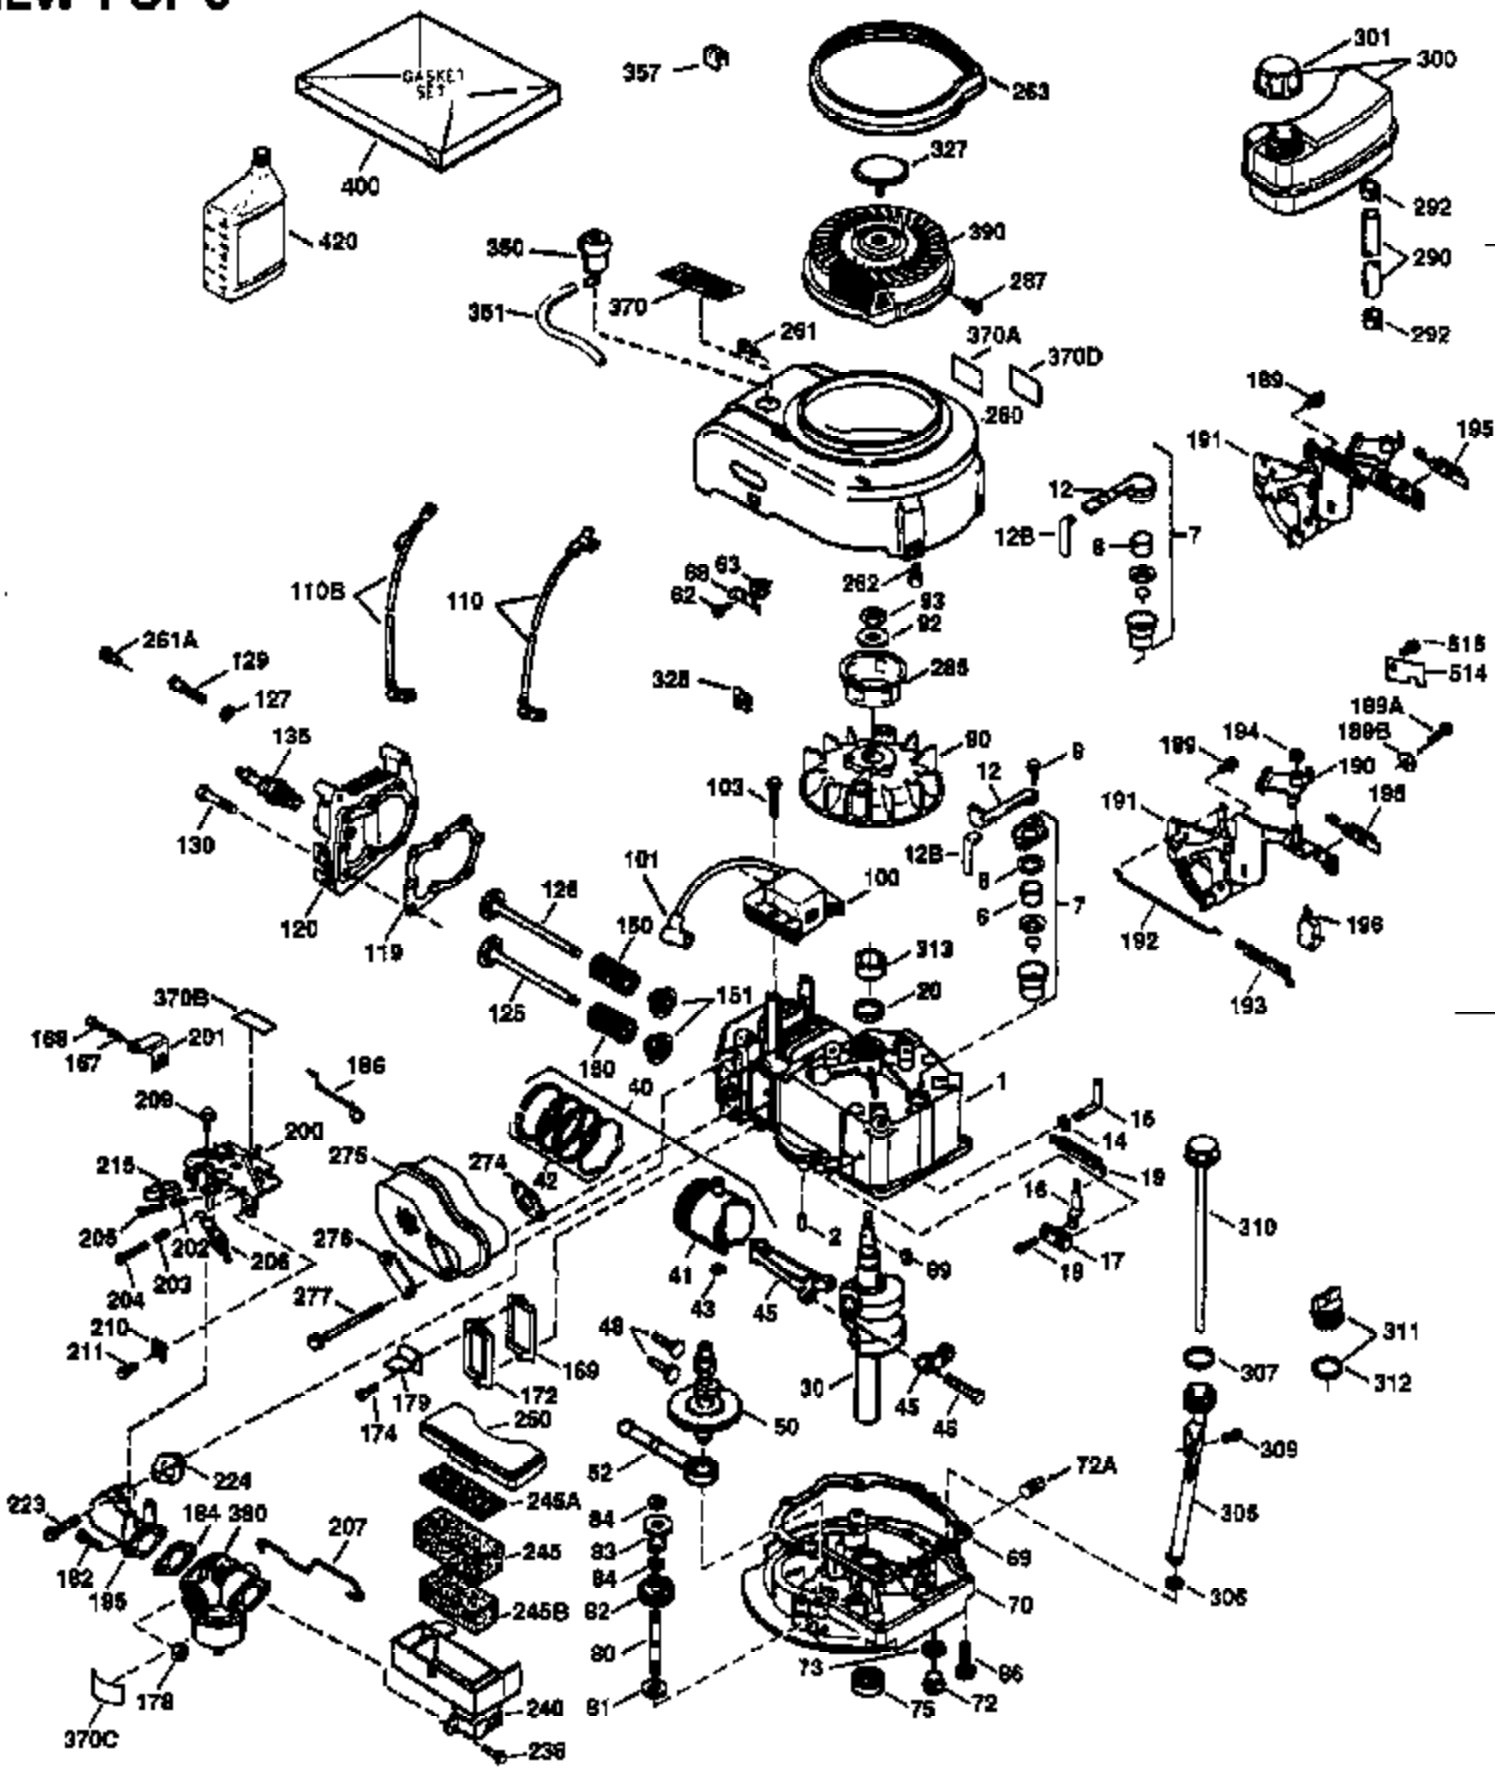

ILLUSTRATION SHOWS TYPICAL PARTS ONLY. ORDER BY PART NUMBER. PARTS NOT LISTED ARE SUPPLIED BY OEM.

VIEW 1 OF 3

Ref #	Part Number	Qty	Description
1	36478A	1	Cylinder (Incl. 2,7,20 & 125)
2	26727	2	Dowel Pin
6	33734	1	Breather Element
7	36557	1	Breather Ass'y. (Incl. 6 & 12A)
12	36558	1	Breather Cover & Tube
14	28277	1	Washer
15	30589	1	Governor Rod (Incl. 14)
16	31383A	1	Governor Lever
17	31335	1	Governor Lever Clamp
18	651018	1	Screw, Torx T-15, 8-32 x 19/64"
19	33578	1	Extension Spring
20	32600	1	Oil Seal
30	36455	1	Crankshaft
40	36073	1	Piston, Pin & Ring Set (Std.)
40	36074	1	Piston, Pin & Ring Set (.010" OS)
40	36075	1	Piston, Pin & Ring Set (.020" OS)
41	36070	1	Piston & Pin Ass'y. (Std.) (Incl. 43)
41	36071	1	Piston & Pin Ass'y. (.010" OS) (Incl. 43)
41	36072	1	Piston & Pin Ass'y. (.020" OS) (Incl. 43)
42	36076	1	Ring Set (Std.)
42	36077	1	Ring Set (.010" OS)
42	36078	1	Ring Set (.020" OS)
43	20381	2	Piston Pin Retaining Ring
45	30963B	1	Connecting Rod Ass'y. (Incl. 46)
46	32610A	2	Connecting Rod Bolt
48	27241	2	Valve Lifter
50	35992	1	Camshaft (MCR)
52	29914	1	Oil Pump Ass'y.
69	35261	1	* Mounting Flange Gasket
70	32612C	1	Mounting Flange (Incl. 72 thru 83)
72A	28534	1	Oil Drain Plug
72	30572	1	Oil Drain Plug (Incl. 73)
73	28833	1	Drain Plug Gasket
75	27897	1	Oil Seal
80	30574A	1	Governor Shaft
81	30590A	1	Washer
82	30591	1	Governor Gear Ass'y.(Incl. 81)
83	30588A	1	Governor Spool
86	650488	6	Screw, 1/4-20 x 1-1/4"
89	610961	1	Flywheel Key
90	611213	1	Flywheel
92	650815	1	Belleville Washer
93	650816	1	Flywheel Nut
100	34443A	1	Solid State Ignition
101	610118	1	Spark Plug Cover
103	651007	2	Screw, Torx T-15, 10-24 x 15/16"
110	36230	1	Ground Wire
119	36477	1	* Cylinder Head Gasket
120	36476	1	Cylinder Head
125	36471	1	Exhaust Valve (Std.) (Incl. 151)
125	36472	1	Exhaust Valve (1/32" OS) (Incl. 151)
126	29314B	1	Intake Valve (Std.) (Incl. 151)
126	29315C	1	Intake Valve (1/32" OS) (Incl. 151)
130	6021A	8	Screw, 5/16-18 x 1-1/2"
135	35395	1	Resistor Spark Plug (RJ19LM)
150	35991	2	Valve Spring
151	31673	2	Valve Spring Cap
169	27234A	1	* Valve Cover Gasket