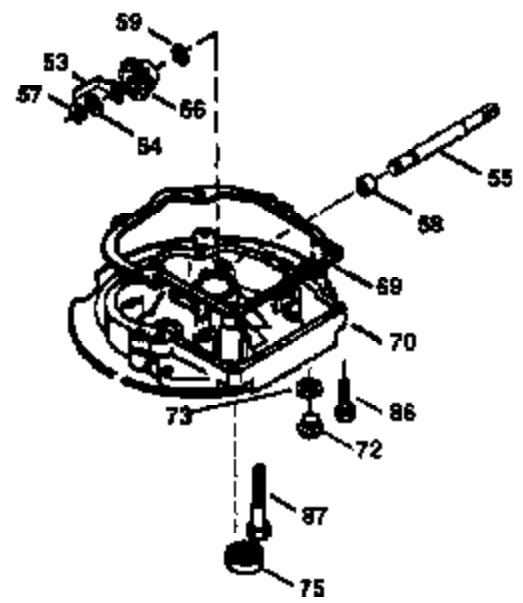

ILLUSTRATION SHOWS TYPICAL PARTS ONLY. ORDER BY PART NUMBER. PARTS NOT LISTED ARE SUPPLIED BY OEM.

VIEW 2 OF 3

Ref #	Part Number	Qty	Description
19	33578	1	Extension Spring
69	35261	1	* Mounting Flange Gasket
70	32612C	1	Mounting Flange (Incl. 72 thru 83)
72	30572	1	Oil Drain Plug (Incl. 73)
73	28833	1	Drain Plug Gasket
75	27897	1	Oil Seal
86	650488	6	Screw, 1/4-20 x 1-1/4"
182	6201	2	Screw, 1/4-28 x 7/8"
185	31384A	1	Intake Pipe (Incl. 224)
186	34358	1	Governor Link
223	650451	2	Screw, 1/4-20 x 1"
238	650806	2	Screw, 10-32 x 5/8"
239	34338	1	* Air Cleaner Gasket
245	34340	1	Air Cleaner Filter
250	34341B	1	Air Cleaner Cover
287	650926	2	Screw, 8-32 x 21/64"
300	32671	1	Fuel Tank (Incl. 292 & 301)
301	33032	1	Fuel Cap
341	35016	1	Fuel Tank Bracket
342	650735	1	Screw, 10-24 x 3/8"
342A	650665	1	Screw, 1/4-15 x 3/4"
370K	36695	1	Starter Decal
390	590732	1	Rewind Starter (NOTE: This engine could have been built with 590738 starter).