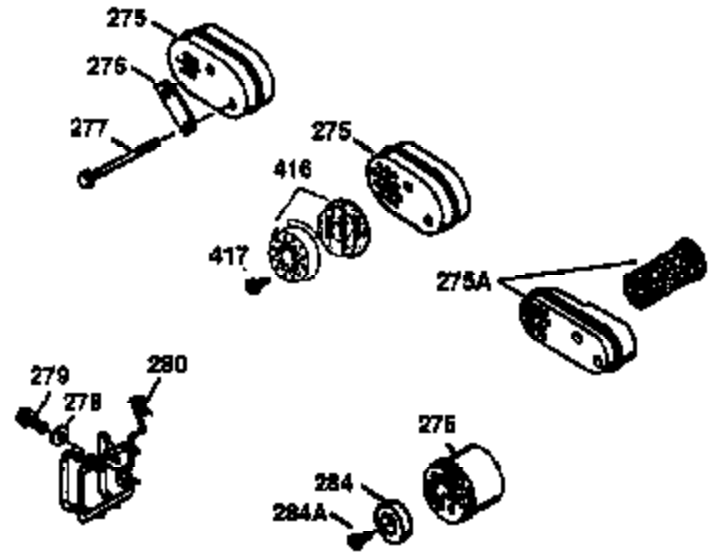

ILLUSTRATION SHOWS TYPICAL PARTS ONLY. ORDER BY PART NUMBER. PARTS NOT LISTED ARE SUPPLIED BY OEM.

VIEW 3 OF 3

Ref #	Part Number	Qty	Description
90	611213	1	Flywheel
238	650806	2	Screw, 10-32 x 5/8"
239	34338	1	* Air Cleaner Gasket
240	34858	1	Air Cleaner Body
245	34340	1	Air Cleaner Filter
250	34341B	1	Air Cleaner Cover
275	36473	1	Muffler (Incl. 277)
277	650988	2	Screw, 1/4-20 x 2-5/16"
370K	36695	1	Starter Decal
416	36085	1	Spark Arrestor Kit (Incl. 417)
417	650760	1	Screw, 8-32 x 3/8"