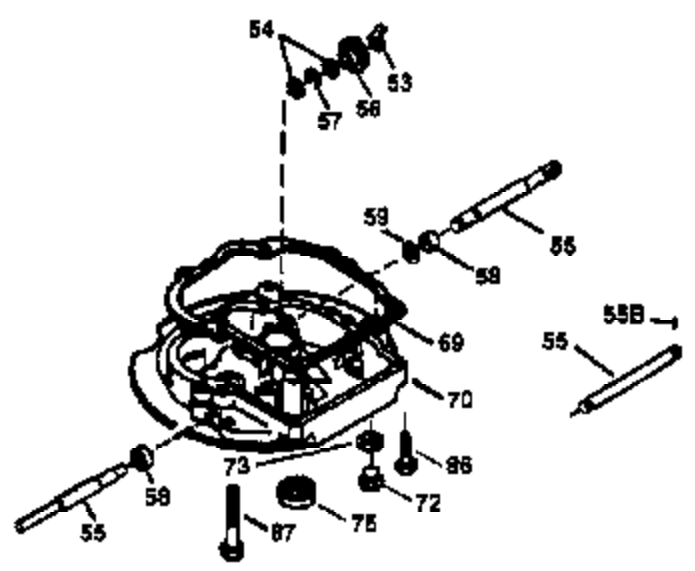

ILLUSTRATION SHOWS TYPICAL PARTS ONLY. ORDER BY PART NUMBER. PARTS NOT LISTED ARE SUPPLIED BY OEM.

VIEW 2 OF 3

Ref #	Part Number	Qty	Description
19	33578	1	Extension Spring
69	35261	1	* Mounting Flange Gasket
70	32612C	1	Mounting Flange (Incl. 72 thru 83)
72	30572	1	Oil Drain Plug (Incl. 73)
73	28833	1	Drain Plug Gasket
75	27897	1	Oil Seal
86	650488	6	Screw, 1/4-20 x 1-1/4"
182	6201	2	Screw, 1/4-28 x 7/8"
185	31384A	1	Intake Pipe (Incl. 224)
186	34358	1	Governor Link
223	650451	2	Screw, 1/4-20 x 1"
238	650806	2	Screw, 10-32 x 5/8"
239	34338	1	* Air Cleaner Gasket
245	34340	1	Air Cleaner Filter
250	34341B	1	Air Cleaner Cover
287	650926	2	Screw, 8-32 x 21/64"
300	32671	1	Fuel Tank (Incl. 292 & 301)
301	33032	1	Fuel Cap
341	35016	1	Fuel Tank Bracket
342	650735	1	Screw, 10-24 x 3/8"
342A	650665	1	Screw, 1/4-15 x 3/4"
370K	36695	1	Starter Decal
390	590732	1	Rewind Starter (NOTE: This engine could have been built with 590738 starter).