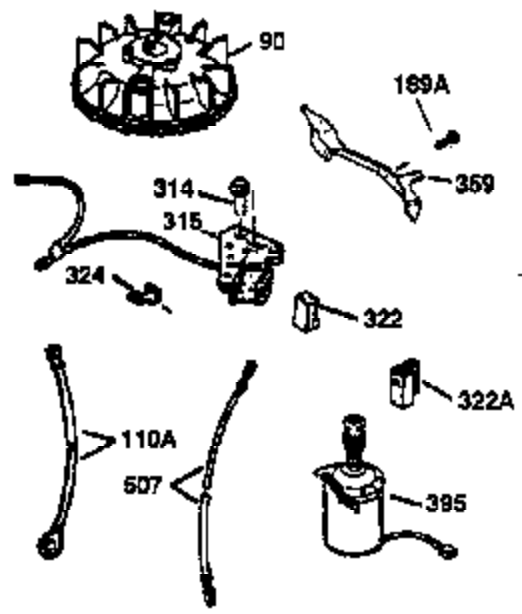

ILLUSTRATION SHOWS TYPICAL PARTS ONLY. ORDER BY PART NUMBER. PARTS NOT LISTED ARE SUPPLIED BY OEM.

VIEW 3 OF 3

Ref #	Part Number	Qty	Description
90	611213	1	Flywheel
238	650806	2	Screw, 10-32 x 5/8"
239	34338	1	* Air Cleaner Gasket
240	34858	1	Air Cleaner Body
245	34340	1	Air Cleaner Filter
250	34341B	1	Air Cleaner Cover
275	36473	1	Muffler (Incl. 277)
277	650988	2	Screw, 1/4-20 x 2-5/16"
370K	36695	1	Starter Decal
416	36085	1	Spark Arrestor Kit (Incl. 417)
417	650760	1	Screw, 8-32 x 3/8"