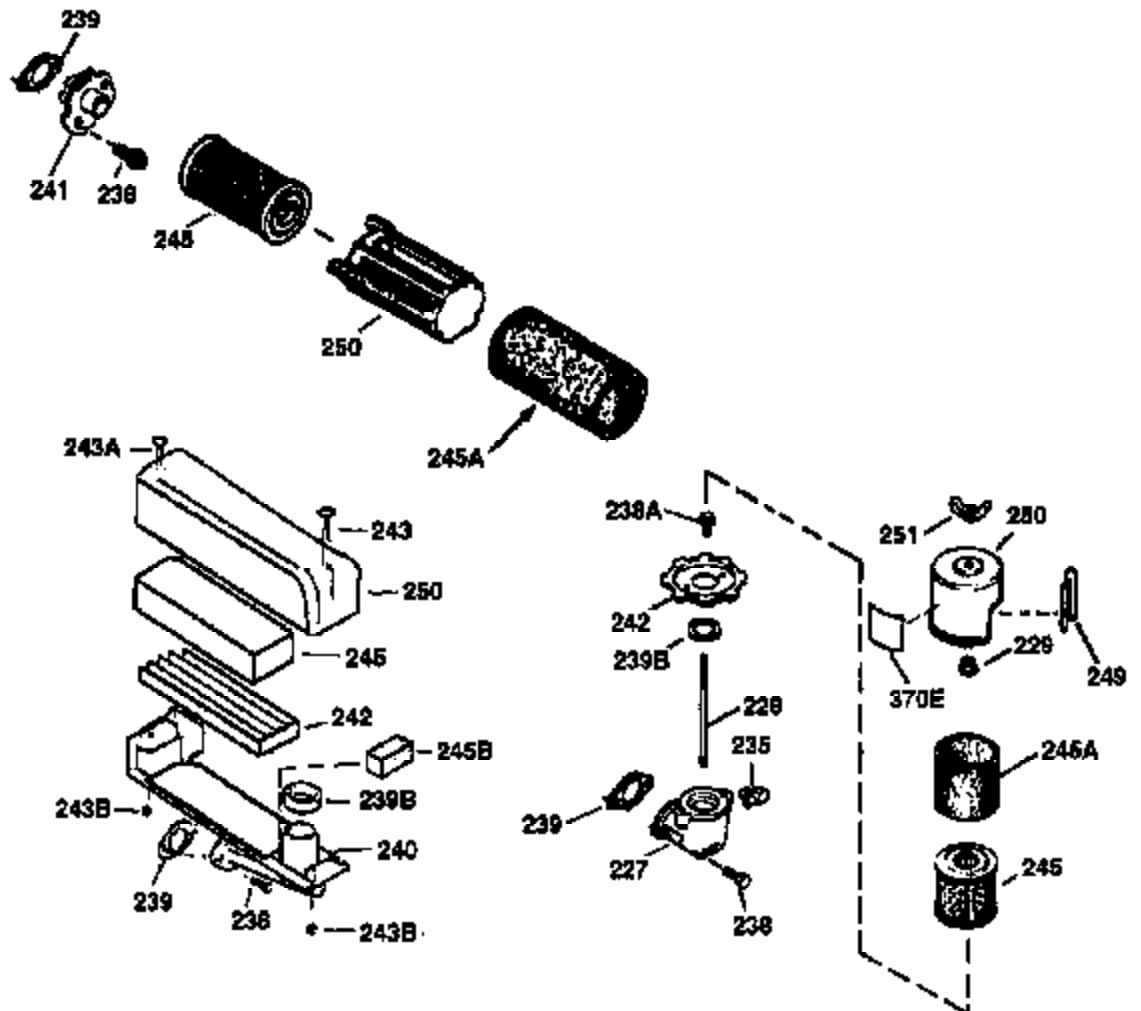

ILLUSTRATION SHOWS TYPICAL PARTS ONLY. ORDER BY PART NUMBER. PARTS NOT LISTED ARE SUPPLIED BY OEM.

VIEW 3 OF 3

Ref #	Part Number	Qty	Description
90	611112	1	Flywheel
238	650932	2	Screw, 10-32 x 49/64"
239	34338	1	* Air Cleaner Gasket
241	35797	1	Air Cleaner Collar
245	35066	1	Air Cleaner Filter
250	35065	1	Air Cleaner Cover
275	27181B	1	Muffler (Incl. 277)
277	650795	2	Screw, 1/4-20 x 2-1/4"
354	35025	1	Staple