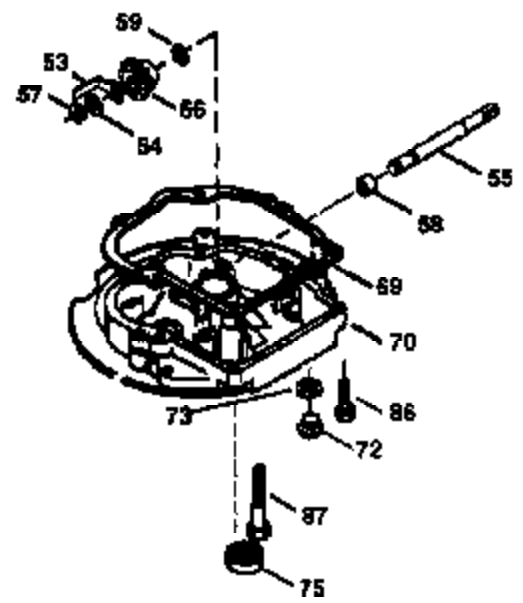

ILLUSTRATION SHOWS TYPICAL PARTS ONLY. ORDER BY PART NUMBER. PARTS NOT LISTED ARE SUPPLIED BY OEM.

VIEW 2 OF 3

Ref #	Part Number	Qty	Description
19	31361	1	Extension Spring
69	35261	1	* Mounting Flange Gasket
70	34311D	1	Mounting Flange (Incl. 72 thru 83)
72	36083	1	Oil Drain Plug
75	27897	1	Oil Seal
86	650488	6	Screw, 1/4-20 x 1-1/4"
182	6201	2	Screw, 1/4-28 x 7/8"
185	31384A	1	Intake Pipe (Incl. 224)
186	34358	1	Governor Link
223	650451	2	Screw, 1/4-20 x 1"
238	650932	2	Screw, 10-32 x 49/64"
239	34338	1	* Air Cleaner Gasket
245	35066	1	Air Cleaner Filter
250	35065	1	Air Cleaner Cover
287	650926	2	Screw, 8-32 x 21/64"
298	28763	3	Screw, 10-32 x 35/64"
300	34369B	1	Fuel Tank (Incl. 292 & 301)
301	35355	1	Fuel Cap
390	590694	1	Rewind Starter (NOTE: This engine could have been built with 590686 starter. Refer to the design of the air intake louvers for part identification. Individual starter parts do not interchange.)