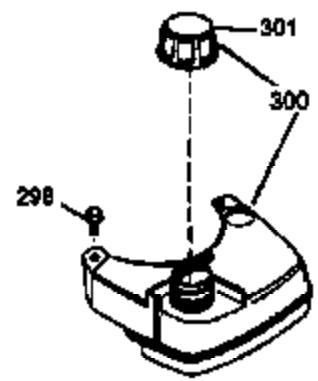

ILLUSTRATION SHOWS TYPICAL PARTS ONLY. ORDER BY PART NUMBER. PARTS NOT LISTED ARE SUPPLIED BY OEM.

VIEW 2 OF 3

Ref #	Part Number	Qty	Description
19	31361	1	Extension Spring
69	35261	1	* Mounting Flange Gasket
70	34311D	1	Mounting Flange (Incl. 72 thru 83)
72	36083	1	Oil Drain Plug
75	27897	1	Oil Seal
86	650488	6	Screw, 1/4-20 x 1-1/4"
182	6201	2	Screw, 1/4-28 x 7/8"
185	31384A	1	Intake Pipe (Incl. 224)
186	34358	1	Governor Link
223	650451	2	Screw, 1/4-20 x 1"
238	650932	2	Screw, 10-32 x 49/64"
239	34338	1	* Air Cleaner Gasket
245	35066	1	Air Cleaner Filter
250	35065	1	Air Cleaner Cover
287	650926	2	Screw, 8-32 x 21/64"
298	28763	3	Screw, 10-32 x 35/64"
300	34369B	1	Fuel Tank (Incl. 292 & 301)
301	35355	1	Fuel Cap
390	590694	1	Rewind Starter (NOTE: This engine could have been built with 590686 starter. Refer to the design of the air intake louvers for part identification. Individual starter parts do not interchange.)