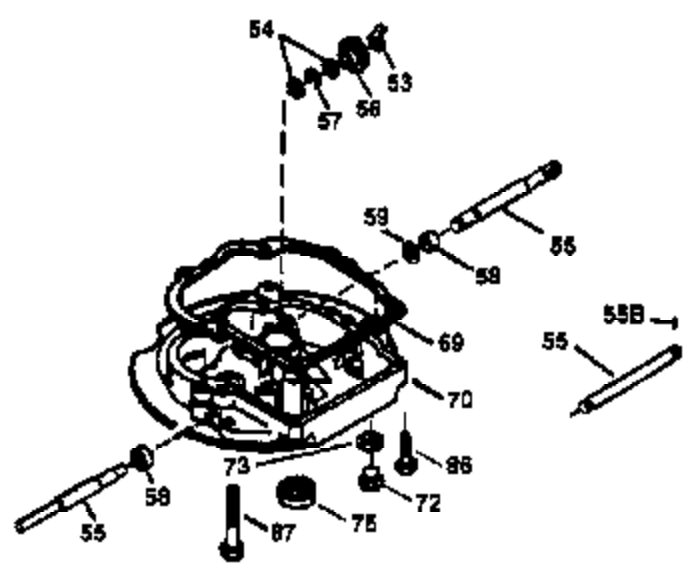

ILLUSTRATION SHOWS TYPICAL PARTS ONLY. ORDER BY PART NUMBER. PARTS NOT LISTED ARE SUPPLIED BY OEM.

VIEW 2 OF 3

Ref #	Part Number	Qty	Description
19	31361	1	Extension Spring
69	35261	1	* Mounting Flange Gasket
70	34311D	1	Mounting Flange (Incl. 72 thru 83)
72	36083	1	Oil Drain Plug
75	27897	1	Oil Seal
86	650488	6	Screw, 1/4-20 x 1-1/4"
182	6201	2	Screw, 1/4-28 x 7/8"
185	31384A	1	Intake Pipe (Incl. 224)
186	34358	1	Governor Link
223	650451	2	Screw, 1/4-20 x 1"
238	650932	2	Screw, 10-32 x 49/64"
239	34338	1	* Air Cleaner Gasket
245	35066	1	Air Cleaner Filter
250	35065	1	Air Cleaner Cover
287	650926	2	Screw, 8-32 x 21/64"
298	28763	3	Screw, 10-32 x 35/64"
300	34369B	1	Fuel Tank (Incl. 292 & 301)
301	35355	1	Fuel Cap
390	590694	1	Rewind Starter (NOTE: This engine could have been built with 590686 starter. Refer to the design of the air intake louvers for part identification. Individual starter parts do not interchange.)