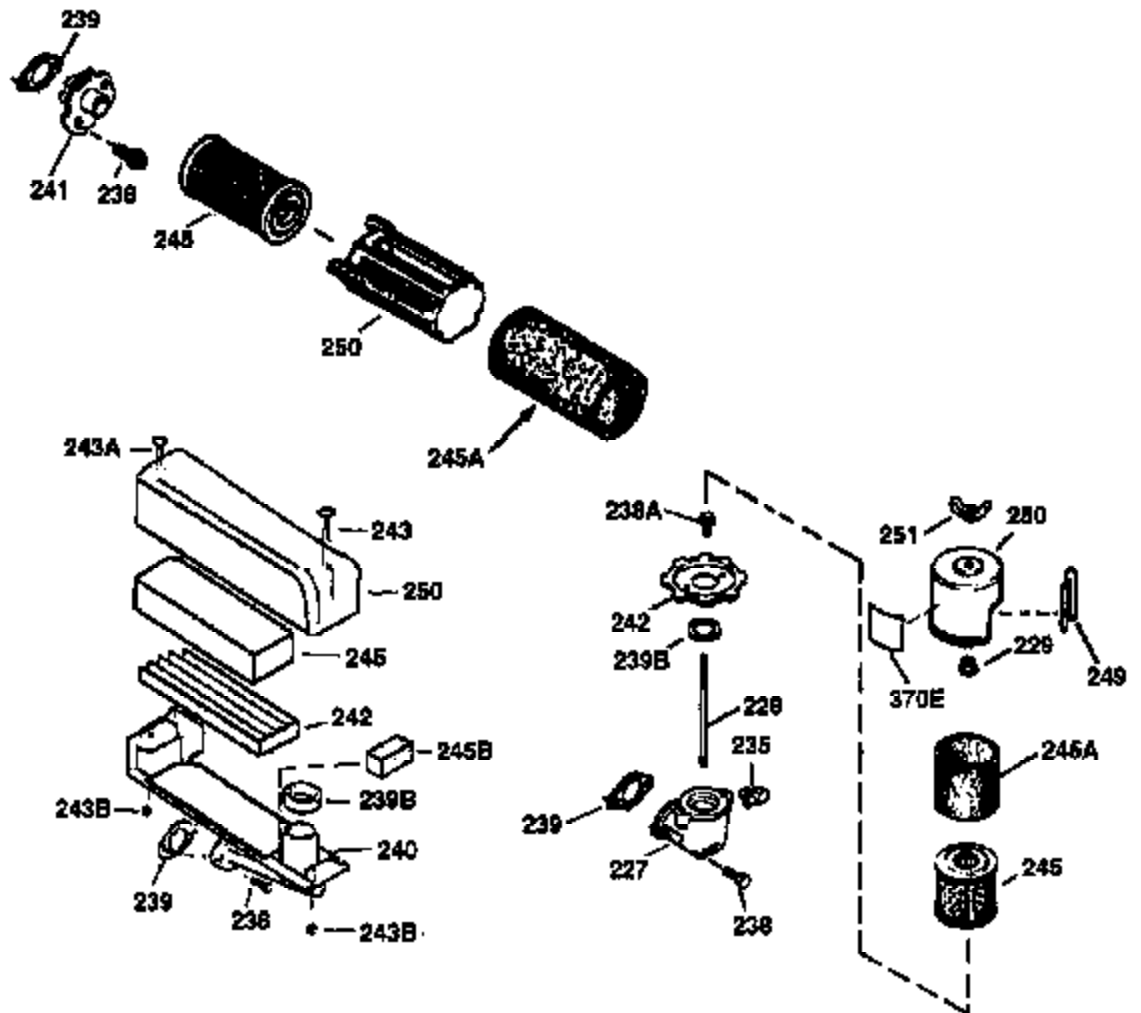

ILLUSTRATION SHOWS TYPICAL PARTS ONLY. ORDER BY PART NUMBER. PARTS NOT LISTED ARE SUPPLIED BY OEM.

VIEW 3 OF 3

Ref #	Part Number	Qty	Description
90	611123	1	Flywheel
238	650806	2	Screw, 10-32 x 5/8"
239	34338	1	* Air Cleaner Gasket
240	34858	1	Air Cleaner Body
245	34340	1	Air Cleaner Filter
250	34341B	1	Air Cleaner Cover
275	35125	1	Muffler (Incl. 277)
276	33753	1	Locking Plate
277	650795	2	Screw, 1/4-20 x 2-1/4"