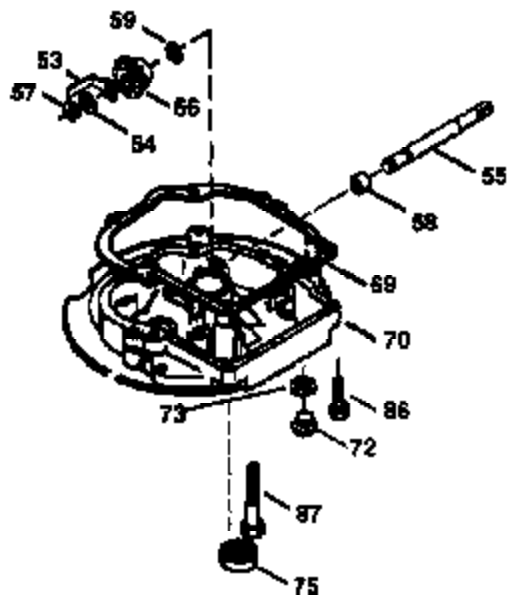

ILLUSTRATION SHOWS TYPICAL PARTS ONLY. ORDER BY PART NUMBER. PARTS NOT LISTED ARE SUPPLIED BY OEM.

VIEW 2 OF 3

Ref #	Part Number	Qty	Description
12A	33886	1	Breather Tube
19	31361	1	Extension Spring
69	35261	1	* Mounting Flange Gasket
70	34311D	1	Mounting Flange (Incl. 72 thru 83)
72	36083	1	Oil Drain Plug
75	27897	1	Oil Seal
86	650488	6	Screw, 1/4-20 x 1-1/4"
182	6201	2	Screw, 1/4-28 x 7/8"
185	31384A	1	Intake Pipe (Incl. 224)
186	34358	1	Governor Link
223	650451	2	Screw, 1/4-20 x 1"
238	650932	2	Screw, 10-32 x 49/64"
239	34338	1	* Air Cleaner Gasket
245	35066	1	Air Cleaner Filter
250	35065	1	Air Cleaner Cover
275B	391020	1	Spark Arrestor Muffler (Incl. 277A)(Optional)
277A	650795	2	Screw, 1/4-20 x 2-1/4" (Optional)
287	650926	2	Screw, 8-32 x 21/64"
298	28763	3	Screw, 10-32 x 35/64"
300	34369B	1	Fuel Tank (Incl. 292 & 301)
301	35355	1	Fuel Cap
390	590694	1	Rewind Starter (NOTE: This engine could have been built with 590686 starter. Refer to the design of the air intake louvers for part identification. Individual starter parts do not interchange.)