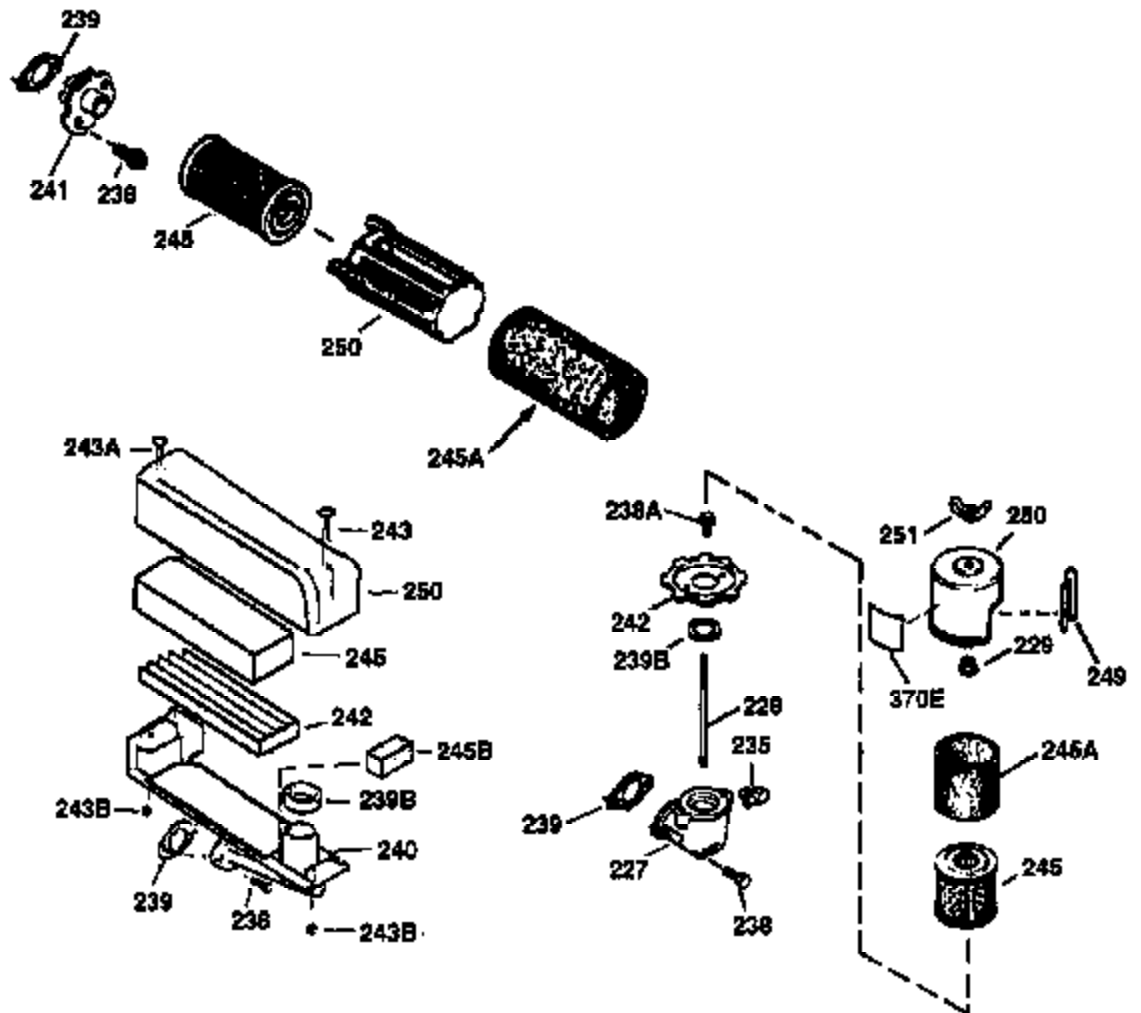

ILLUSTRATION SHOWS TYPICAL PARTS ONLY. ORDER BY PART NUMBER. PARTS NOT LISTED ARE SUPPLIED BY OEM.

VIEW 3 OF 3

Ref #	Part Number	Qty	Description
12A	36558	1	Breather Cover & Tube (Incl. 12B)
90	611112	1	Flywheel
238	650932	2	Screw, 10-32 x 49/64"
239	34338	1	* Air Cleaner Gasket
241	35797	1	Air Cleaner Collar
245	35066	1	Air Cleaner Filter
250	35065	1	Air Cleaner Cover
275	36473	1	Muffler (Incl. 277)
277	650988	2	Screw, 1/4-20 x 2-5/16"
370K	36695	1	Starter Decal
416	36085	1	Spark Arrestor Kit (Incl. 417)(Optional)
417	650760	1	Screw, 8-32 x 3/8" (Optional)