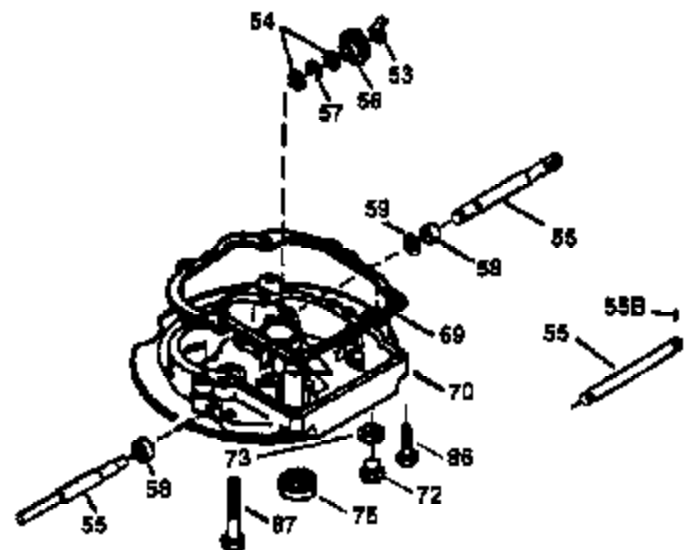

ILLUSTRATION SHOWS TYPICAL PARTS ONLY. ORDER BY PART NUMBER. PARTS NOT LISTED ARE SUPPLIED BY OEM.

VIEW 2 OF 3

Ref #	Part Number	Qty	Description
19	31361	1	Extension Spring
69	35261	1	* Mounting Flange Gasket
70	34311D	1	Mounting Flange (Incl. 72 thru 83)
72	36083	1	Oil Drain Plug
75	27897	1	Oil Seal
86	650488	6	Screw, 1/4-20 x 1-1/4"
182	6201	2	Screw, 1/4-28 x 7/8"
185	31384A	1	Intake Pipe (Incl. 224)
186	34337	1	Governor Link
223	650451	2	Screw, 1/4-20 x 1"
238	650932	2	Screw, 10-32 x 49/64"
239	34338	1	* Air Cleaner Gasket
245	35066	1	Air Cleaner Filter
250	35065	1	Air Cleaner Cover
287	650926	2	Screw, 8-32 x 21/64"
298	28763	3	Screw, 10-32 x 35/64"
300	34369B	1	Fuel Tank (Incl. 292 & 301)
301	35355	1	Fuel Cap
354	35025	1	Staple
390	590694	1	Rewind Starter (NOTE: This engine could have been built with 590686 starter. Refer to the design of the air intake louvers for part identification. Individual starter parts do not interchange.)