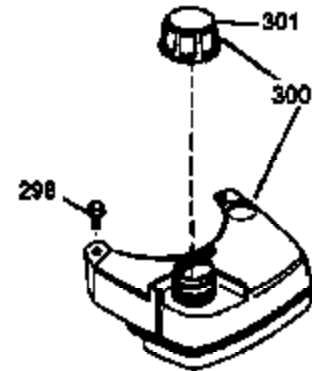

ILLUSTRATION SHOWS TYPICAL PARTS ONLY. ORDER BY PART NUMBER. PARTS NOT LISTED ARE SUPPLIED BY OEM.

VIEW 2 OF 3

Ref #	Part Number	Qty	Description
19	31361	1	Extension Spring
69	35261	1	* Mounting Flange Gasket
70	34311D	1	Mounting Flange (Incl. 72 thru 83)
72	36083	1	Oil Drain Plug
75	27897	1	Oil Seal
86	650488	6	Screw, 1/4-20 x 1-1/4"
182	6201	2	Screw, 1/4-28 x 7/8"
185	31384A	1	Intake Pipe (Incl. 224)
186	34337	1	Governor Link
223	650451	2	Screw, 1/4-20 x 1"
238	650932	2	Screw, 10-32 x 49/64"
239	34338	1	* Air Cleaner Gasket
245	35066	1	Air Cleaner Filter
250	35065	1	Air Cleaner Cover
287	650926	2	Screw, 8-32 x 21/64"
298	28763	3	Screw, 10-32 x 35/64"
300	34369B	1	Fuel Tank (Incl. 292 & 301)
301	35355	1	Fuel Cap
354	35025	1	Staple
390	590694	1	Rewind Starter (NOTE: This engine could have been built with 590686 starter. Refer to the design of the air intake louvers for part identification. Individual starter parts do not interchange.)