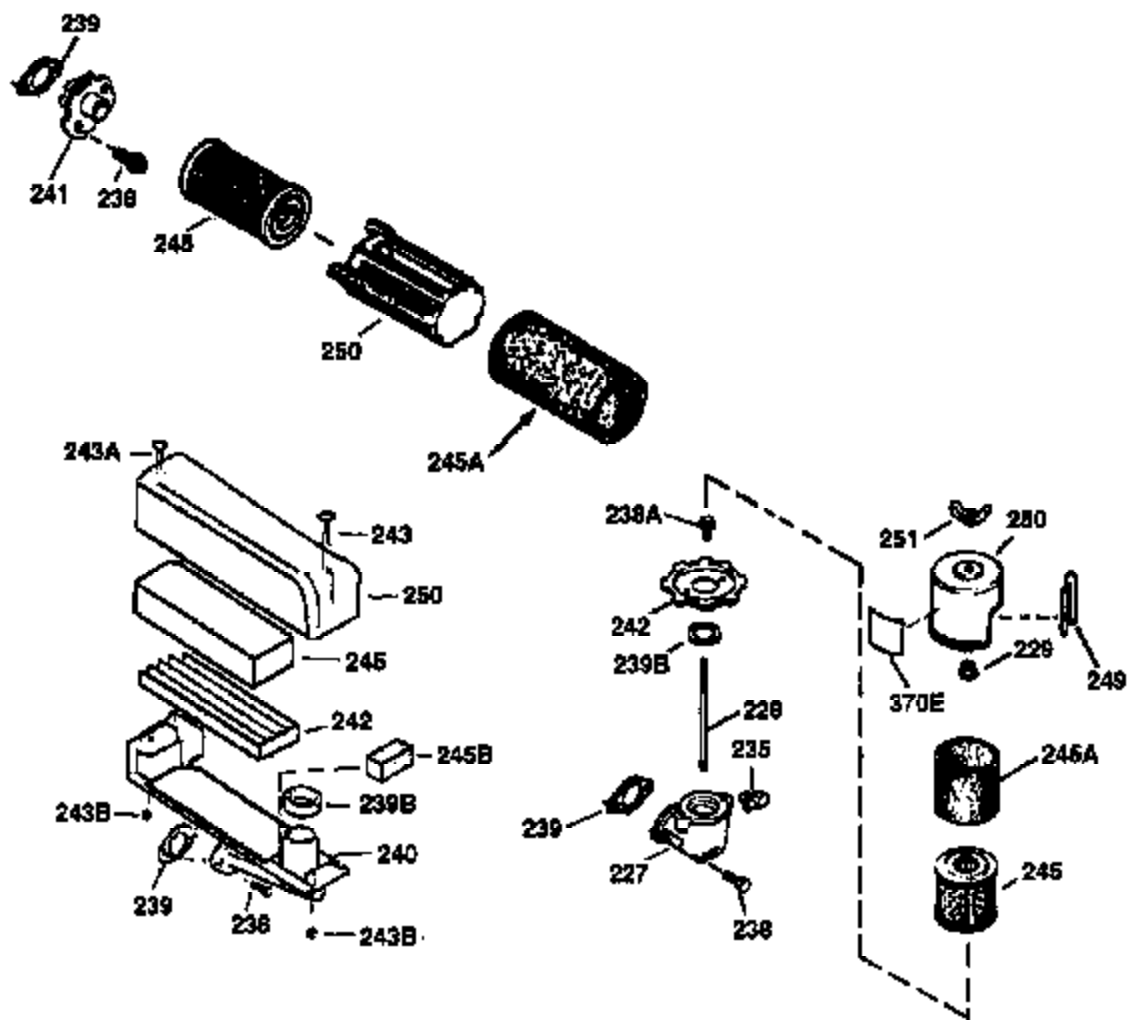

ILLUSTRATION SHOWS TYPICAL PARTS ONLY. ORDER BY PART NUMBER. PARTS NOT LISTED ARE SUPPLIED BY OEM.

VIEW 3 OF 3

Ref #	Part Number	Qty	Description
90	611112	1	Flywheel
238	650932	2	Screw, 10-32 x 49/64"
239	34338	1	* Air Cleaner Gasket
241	35797	1	Air Cleaner Collar
245	35066	1	Air Cleaner Filter
250	35065	1	Air Cleaner Cover
275	27181B	1	Muffler (Incl. 277)
277	650795	2	Screw, 1/4-20 x 2-1/4"
354	35025	1	Staple