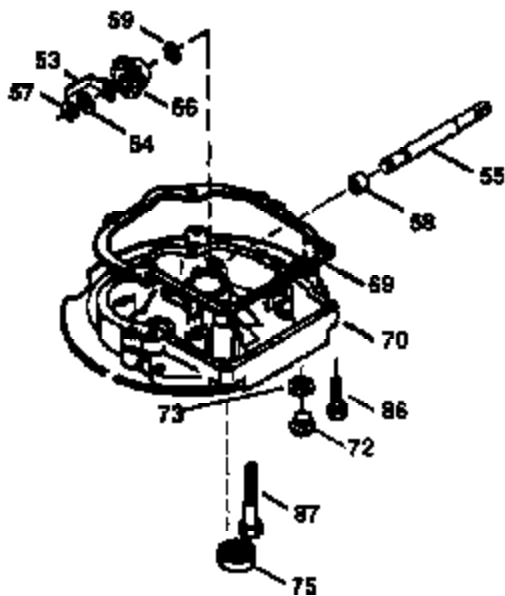

ILLUSTRATION SHOWS TYPICAL PARTS ONLY. ORDER BY PART NUMBER. PARTS NOT LISTED ARE SUPPLIED BY OEM.

VIEW 2 OF 3

Ref #	Part Number	Qty	Description
19	31361	1	Extension Spring
69	35261	1	* Mounting Flange Gasket
70	34311D	1	Mounting Flange (Incl. 72 thru 83)
72	36083	1	Oil Drain Plug
75	27897	1	Oil Seal
86	650488	6	Screw, 1/4-20 x 1-1/4"
182	6201	2	Screw, 1/4-28 x 7/8"
185	31384A	1	Intake Pipe (Incl. 224)
186	34337	1	Governor Link
223	650451	2	Screw, 1/4-20 x 1"
238	650932	2	Screw, 10-32 x 49/64"
239	34338	1	* Air Cleaner Gasket
245	35066	1	Air Cleaner Filter
250	35065	1	Air Cleaner Cover
287	650926	2	Screw, 8-32 x 21/64"
298	28763	3	Screw, 10-32 x 35/64"
300	34369B	1	Fuel Tank (Incl. 292 & 301)
301	35355	1	Fuel Cap
354	35025	1	Staple
390	590694	1	Rewind Starter (NOTE: This engine could have been built with 590686 starter. Refer to the design of the air intake louvers for part identification. Individual starter parts do not interchange.)