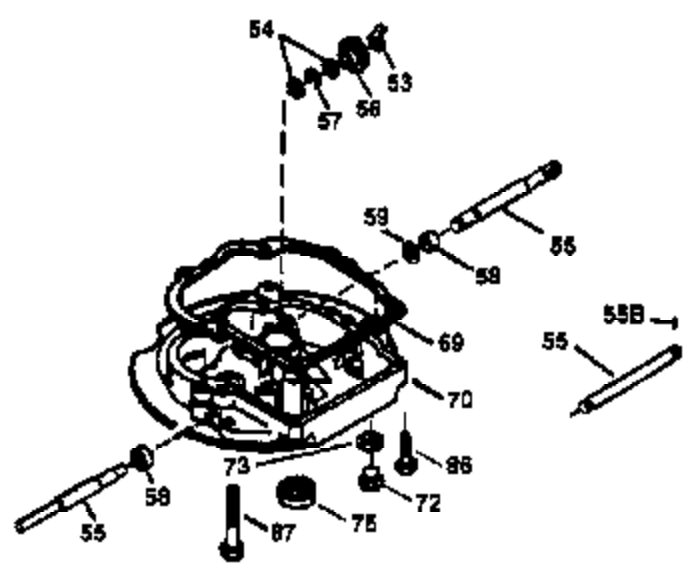

ILLUSTRATION SHOWS TYPICAL PARTS ONLY. ORDER BY PART NUMBER. PARTS NOT LISTED ARE SUPPLIED BY OEM.

VIEW 2 OF 3

Ref #	Part Number	Qty	Description
19	31361	1	Extension Spring
69	35261	1	* Mounting Flange Gasket
70	34311D	1	Mounting Flange (Incl. 72 thru 83)
72	36083	1	Oil Drain Plug
75	27897	1	Oil Seal
86	650488	6	Screw, 1/4-20 x 1-1/4"
182	6201	2	Screw, 1/4-28 x 7/8"
185	36544	1	Intake Pipe (Incl. 224)
186	34337	1	Governor Link
223	650451	2	Screw, 1/4-20 x 1"
238	650932	2	Screw, 10-32 x 13/32"
239	34338	1	* Air Cleaner Gasket
245	35066	1	Air Cleaner Filter
250	35065	1	Air Cleaner Cover
287	650926	2	Screw, 8-32 x 21/64"
298	28763	3	Screw, 10-32 x 35/64"
300	34369B	1	Fuel Tank (Incl. 292 & 301)
301	35355	1	Fuel Cap
390	590694	1	Rewind Starter (NOTE: This engine could have been built with 590686 starter. Refer to the design of the air intake louvers for part identification. Individual starter parts do not interchange.)