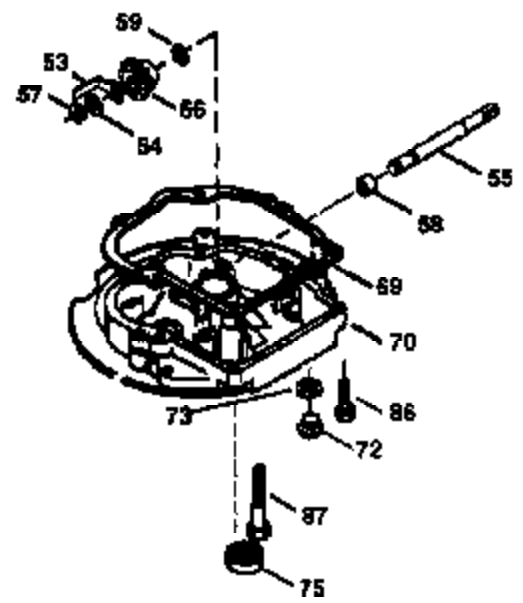

ILLUSTRATION SHOWS TYPICAL PARTS ONLY. ORDER BY PART NUMBER. PARTS NOT LISTED ARE SUPPLIED BY OEM.

VIEW 2 OF 3

Ref #	Part Number	Qty	Description
19	31361	1	Extension Spring
69	35261	1	* Mounting Flange Gasket
70	34311D	1	Mounting Flange (Incl. 72 thru 83)
72	36083	1	Oil Drain Plug
75	27897	1	Oil Seal
86	650488	6	Screw, 1/4-20 x 1-1/4"
182	6201	2	Screw, 1/4-28 x 7/8"
185	36544	1	Intake Pipe (Incl. 224)
186	34337	1	Governor Link
223	650451	2	Screw, 1/4-20 x 1"
238	650932	2	Screw, 10-32 x 13/32"
239	34338	1	* Air Cleaner Gasket
245	35066	1	Air Cleaner Filter
250	35065	1	Air Cleaner Cover
287	650926	2	Screw, 8-32 x 21/64"
298	28763	3	Screw, 10-32 x 35/64"
300	34369B	1	Fuel Tank (Incl. 292 & 301)
301	35355	1	Fuel Cap
390	590694	1	Rewind Starter (NOTE: This engine could have been built with 590686 starter. Refer to the design of the air intake louvers for part identification. Individual starter parts do not interchange.)