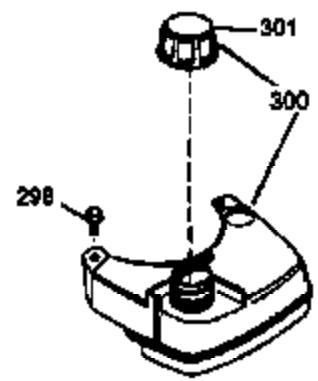

ILLUSTRATION SHOWS TYPICAL PARTS ONLY. ORDER BY PART NUMBER. PARTS NOT LISTED ARE SUPPLIED BY OEM.

VIEW 2 OF 3

Ref #	Part Number	Qty	Description
19	31361	1	Extension Spring
69	35261	1	* Mounting Flange Gasket
70	34311D	1	Mounting Flange (Incl. 72 thru 83)
72	36083	1	Oil Drain Plug
75	27897	1	Oil Seal
86	650488	6	Screw, 1/4-20 x 1-1/4"
182	6201	2	Screw, 1/4-28 x 7/8"
185	36544	1	Intake Pipe (Incl. 224)
186	34337	1	Governor Link
223	650451	2	Screw, 1/4-20 x 1"
238	650932	2	Screw, 10-32 x 13/32"
239	34338	1	* Air Cleaner Gasket
245	35066	1	Air Cleaner Filter
250	35065	1	Air Cleaner Cover
287	650926	2	Screw, 8-32 x 21/64"
298	28763	3	Screw, 10-32 x 35/64"
300	34369B	1	Fuel Tank (Incl. 292 & 301)
301	35355	1	Fuel Cap
390	590694	1	Rewind Starter (NOTE: This engine could have been built with 590686 starter. Refer to the design of the air intake louvers for part identification. Individual starter parts do not interchange.)