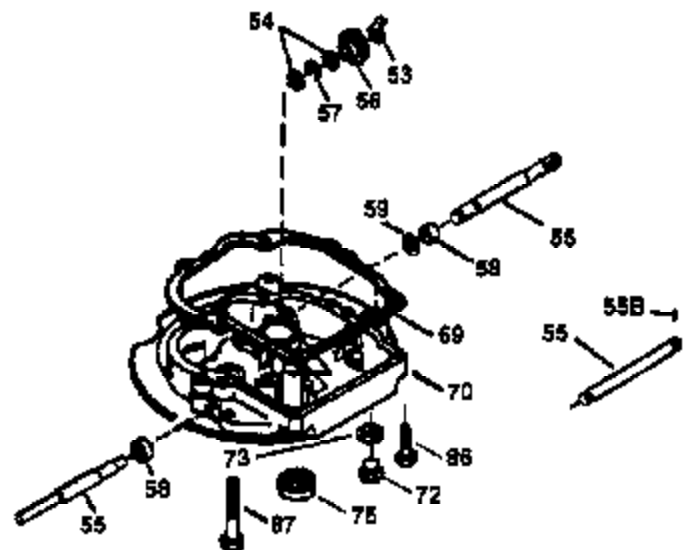

ILLUSTRATION SHOWS TYPICAL PARTS ONLY. ORDER BY PART NUMBER. PARTS NOT LISTED ARE SUPPLIED BY OEM.

VIEW 2 OF 3

Ref #	Part Number	Qty	Description
19	35998	1	Extension Spring
69	35261	1	* Mounting Flange Gasket
70	32612B	1	Mounting Flange (Incl. 72 thru 83)
72	36083	1	Oil Drain Plug
75	27897	1	Oil Seal
86	650488	6	Screw, 1/4-20 x 1-1/4"
182	6201	2	Screw, 1/4-28 x 7/8"
185	31384A	1	Intake Pipe (Incl. 224)
186	36255	1	Governor Link
223	650451	2	Screw, 1/4-20 x 1"
238	650806	2	Screw, 10-32 x 5/8"
239	34338	1	* Air Cleaner Gasket
245	34340	1	Air Cleaner Filter
250	34341B	1	Air Cleaner Cover
263	36240	1	Trim Ring
287	650926	2	Screw, 8-32 x 21/64"
300	35586	1	Fuel Tank (Incl. 292 & 301)
301	35355	1	Fuel Cap
390	590694	1	Rewind Starter (NOTE: This engine could have been built with 590686 starter. Refer to the design of the air intake louvers for part identification. Individual starter parts do not interchange.)