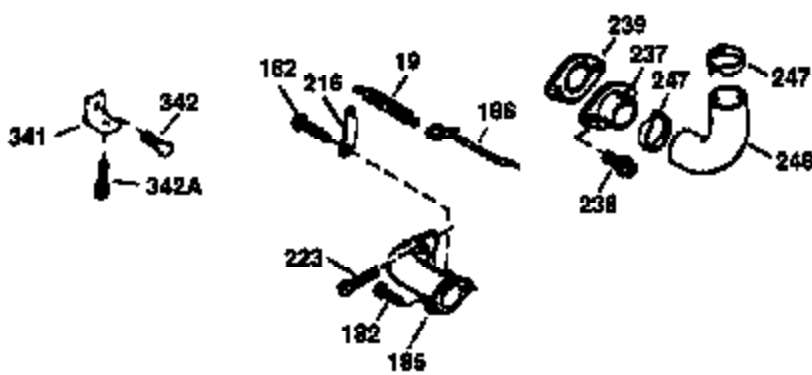

ILLUSTRATION SHOWS TYPICAL PARTS ONLY. ORDER BY PART NUMBER. PARTS NOT LISTED ARE SUPPLIED BY OEM.

VIEW 2 OF 3

Ref #	Part Number	Qty	Description
19	35998	1	Extension Spring
69	35261	1	* Mounting Flange Gasket
70	32612B	1	Mounting Flange (Incl. 72 thru 83)
72	36083	1	Oil Drain Plug
75	27897	1	Oil Seal
86	650488	6	Screw, 1/4-20 x 1-1/4"
182	6201	2	Screw, 1/4-28 x 7/8"
185	31384A	1	Intake Pipe (Incl. 224)
186	36255	1	Governor Link
223	650451	2	Screw, 1/4-20 x 1"
238	650806	2	Screw, 10-32 x 5/8"
239	34338	1	* Air Cleaner Gasket
245	34340	1	Air Cleaner Filter
250	34341B	1	Air Cleaner Cover
263	36240	1	Trim Ring
287	650926	2	Screw, 8-32 x 21/64"
300	35586	1	Fuel Tank (Incl. 292 & 301)
301	35355	1	Fuel Cap
390	590694	1	Rewind Starter (NOTE: This engine could have been built with 590686 starter. Refer to the design of the air intake louvers for part identification. Individual starter parts do not interchange.)