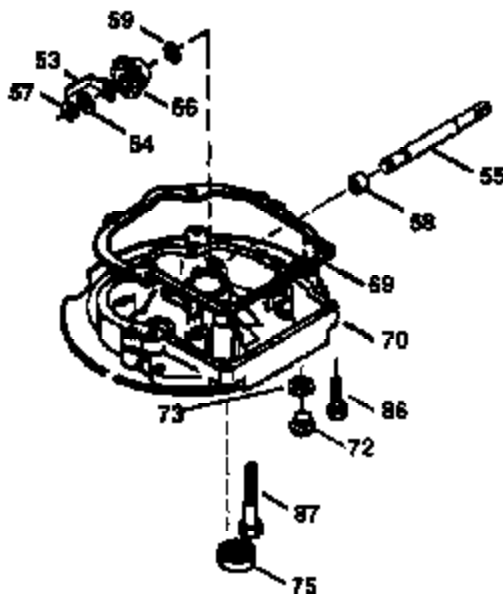

ILLUSTRATION SHOWS TYPICAL PARTS ONLY. ORDER BY PART NUMBER. PARTS NOT LISTED ARE SUPPLIED BY OEM.

VIEW 2 OF 3

Ref #	Part Number	Qty	Description
19	35998	1	Extension Spring
69	35261	1	* Mounting Flange Gasket
70	32612B	1	Mounting Flange (Incl. 72 thru 83)
72	36083	1	Oil Drain Plug
75	27897	1	Oil Seal
86	650488	6	Screw, 1/4-20 x 1-1/4"
182	6201	2	Screw, 1/4-28 x 7/8"
185	31384A	1	Intake Pipe (Incl. 224)
186	36255	1	Governor Link
223	650451	2	Screw, 1/4-20 x 1"
238	650806	2	Screw, 10-32 x 5/8"
239	34338	1	* Air Cleaner Gasket
245	34340	1	Air Cleaner Filter
250	34341B	1	Air Cleaner Cover
263	36240	1	Trim Ring
287	650926	2	Screw, 8-32 x 21/64"
300	35586	1	Fuel Tank (Incl. 292 & 301)
301	35355	1	Fuel Cap
390	590694	1	Rewind Starter (NOTE: This engine could have been built with 590686 starter. Refer to the design of the air intake louvers for part identification. Individual starter parts do not interchange.)