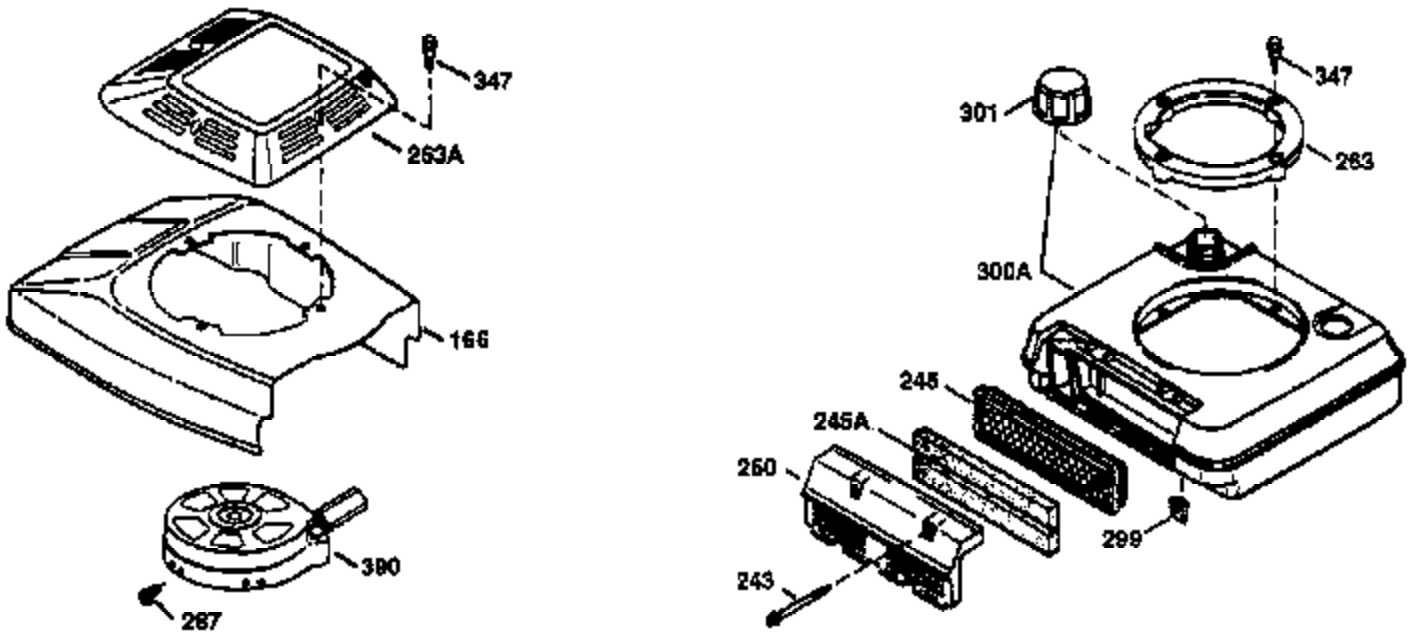

ILLUSTRATION SHOWS TYPICAL PARTS ONLY. ORDER BY PART NUMBER. PARTS NOT LISTED ARE SUPPLIED BY OEM.

VIEW 2 OF 3

Ref #	Part Number	Qty	Description
19	35998	1	Extension Spring
69	35261	1	* Mounting Flange Gasket
70	32612B	1	Mounting Flange (Incl. 72 thru 83)
72	36083	1	Oil Drain Plug
75	27897	1	Oil Seal
86	650488	6	Screw, 1/4-20 x 1-1/4"
182	6201	2	Screw, 1/4-28 x 7/8"
185	31384A	1	Intake Pipe (Incl. 224)
186	36255	1	Governor Link
223	650451	2	Screw, 1/4-20 x 1"
238	650806	2	Screw, 10-32 x 5/8"
239	34338	1	* Air Cleaner Gasket
245	34340	1	Air Cleaner Filter
250	34341B	1	Air Cleaner Cover
263	36240	1	Trim Ring
287	650926	2	Screw, 8-32 x 21/64"
300	35586	1	Fuel Tank (Incl. 292 & 301)
301	35355	1	Fuel Cap
390	590694	1	Rewind Starter (NOTE: This engine could have been built with 590686 starter. Refer to the design of the air intake louvers for part identification. Individual starter parts do not interchange.)