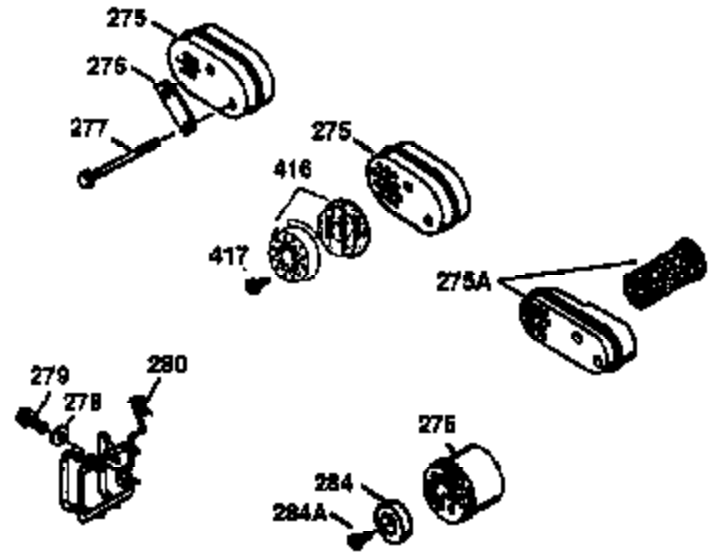

ILLUSTRATION SHOWS TYPICAL PARTS ONLY. ORDER BY PART NUMBER. PARTS NOT LISTED ARE SUPPLIED BY OEM.

VIEW 3 OF 3

Ref #	Part Number	Qty	Description
90	611112	1	Flywheel
238	650932	2	Screw, 10-32 x 49/64"
239	34338	1	* Air Cleaner Gasket
241	35797	1	Air Cleaner Collar
245	35066	1	Air Cleaner Filter
250	35065	1	Air Cleaner Cover
275	27181B	1	Muffler (Incl. 277)
277	650795	2	Screw, 1/4-20 x 2-1/4"
354	35025	1	Staple