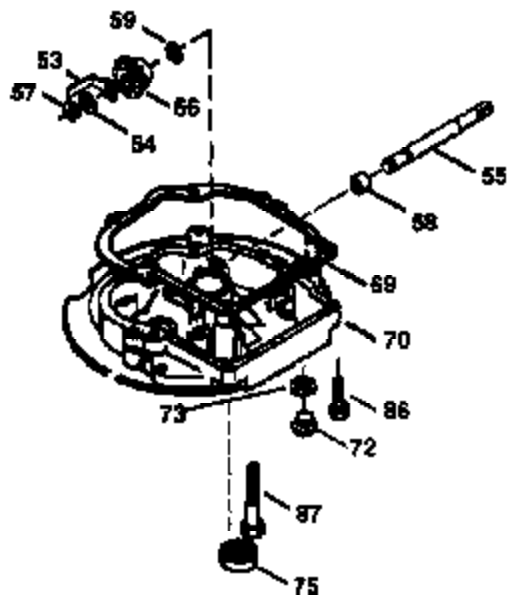

ILLUSTRATION SHOWS TYPICAL PARTS ONLY. ORDER BY PART NUMBER. PARTS NOT LISTED ARE SUPPLIED BY OEM.

VIEW 2 OF 3

Ref #	Part Number	Qty	Description
19	31361	1	Extension Spring
53	31745	1	Tang Washer
54	31747	1	Washer
55	35667	1	P.T.O. Shaft
56	31746	1	L.H. Worm Gear
57	31749	1	Retaining Ring
58	31744	1	Oil Seal
59	31787	1	Washer
69	35261	1	* Mounting Flange Gasket
70	33521E	1	Mounting Flange (Incl.58,72 thru 83)
72	36083	1	Oil Drain Plug
75	26208	1	Oil Seal
86	650488	5	Screw, 1/4-20 x 1-1/4"
87	650492	1	Screw, 1/4-20 x 2-1/4"
182	6201	2	Screw, 1/4-28 x 7/8"
185	31384A	1	Intake Pipe (Incl. 224)
186	34358	1	Governor Link
223	650451	2	Screw, 1/4-20 x 1"
238	650932	2	Screw, 10-32 x 49/64"
239	34338	1	* Air Cleaner Gasket
245	35066	1	Air Cleaner Filter
250	35065	1	Air Cleaner Cover
287	650926	2	Screw, 8-32 x 21/64"
298	28763	1	Screw, 10-32 x 35/64"
300	34369B	1	Fuel Tank (Incl. 292 & 301)
301	35355	1	Fuel Cap
354	35025	1	Staple
390	590694	1	Rewind Starter (NOTE: This engine could have been built with 590686 starter. Refer to the design of the air intake louvers for part identification. Individual starter parts do not interchange.)