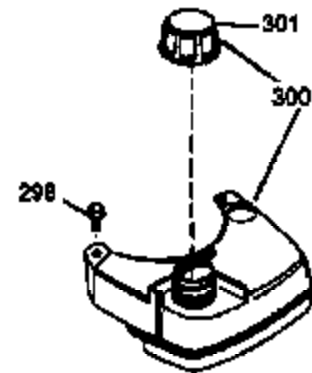

ILLUSTRATION SHOWS TYPICAL PARTS ONLY. ORDER BY PART NUMBER. PARTS NOT LISTED ARE SUPPLIED BY OEM.

VIEW 2 OF 3

Ref #	Part Number	Qty	Description
19	31361	1	Extension Spring
53	31745	1	Tang Washer
54	31747	1	Washer
55	35667	1	P.T.O. Shaft
56	31746	1	L.H. Worm Gear
57	31749	1	Retaining Ring
58	31744	1	Oil Seal
59	31787	1	Washer
69	35261	1	* Mounting Flange Gasket
70	33521E	1	Mounting Flange (Incl.58,72 thru 83)
72	36083	1	Oil Drain Plug
75	26208	1	Oil Seal
86	650488	5	Screw, 1/4-20 x 1-1/4"
87	650492	1	Screw, 1/4-20 x 2-1/4"
182	6201	2	Screw, 1/4-28 x 7/8"
185	31384A	1	Intake Pipe (Incl. 224)
186	34358	1	Governor Link
223	650451	2	Screw, 1/4-20 x 1"
238	650932	2	Screw, 10-32 x 49/64"
239	34338	1	* Air Cleaner Gasket
245	35066	1	Air Cleaner Filter
250	35065	1	Air Cleaner Cover
287	650926	2	Screw, 8-32 x 21/64"
298	28763	1	Screw, 10-32 x 35/64"
300	34369B	1	Fuel Tank (Incl. 292 & 301)
301	35355	1	Fuel Cap
354	35025	1	Staple
390	590694	1	Rewind Starter (NOTE: This engine could have been built with 590686 starter. Refer to the design of the air intake louvers for part identification. Individual starter parts do not interchange.)