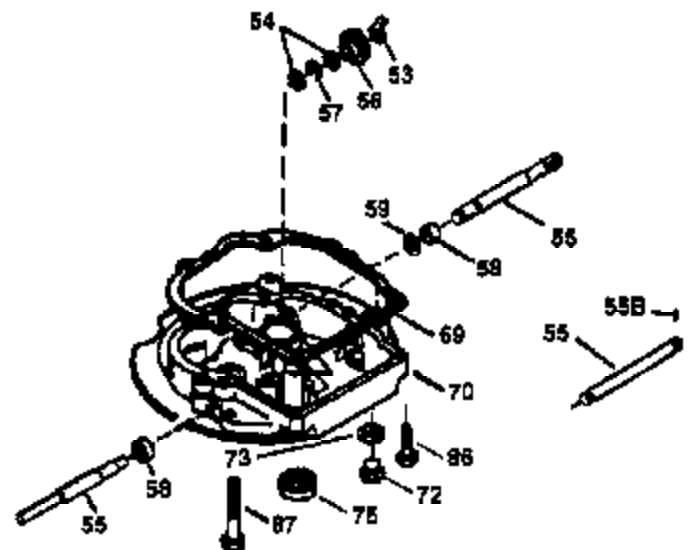

ILLUSTRATION SHOWS TYPICAL PARTS ONLY. ORDER BY PART NUMBER. PARTS NOT LISTED ARE SUPPLIED BY OEM.

VIEW 2 OF 3

Ref #	Part Number	Qty	Description
19	31361	1	Extension Spring
53	31745	1	Tang Washer
54	31747	1	Washer
55	35667	1	P.T.O. Shaft
56	31746	1	L.H. Worm Gear
57	31749	1	Retaining Ring
58	31744	1	Oil Seal
59	31787	1	Washer
69	35261	1	* Mounting Flange Gasket
70	33521E	1	Mounting Flange (Incl.58,72 thru 83)
72	36083	1	Oil Drain Plug
75	26208	1	Oil Seal
86	650488	5	Screw, 1/4-20 x 1-1/4"
87	650492	1	Screw, 1/4-20 x 2-1/4"
182	6201	2	Screw, 1/4-28 x 7/8"
185	31384A	1	Intake Pipe (Incl. 224)
186	34358	1	Governor Link
223	650451	2	Screw, 1/4-20 x 1"
238	650932	2	Screw, 10-32 x 49/64"
239	34338	1	* Air Cleaner Gasket
245	35066	1	Air Cleaner Filter
250	35065	1	Air Cleaner Cover
287	650926	2	Screw, 8-32 x 21/64"
298	28763	1	Screw, 10-32 x 35/64"
300	34369B	1	Fuel Tank (Incl. 292 & 301)
301	35355	1	Fuel Cap
354	35025	1	Staple
390	590694	1	Rewind Starter (NOTE: This engine could have been built with 590686 starter. Refer to the design of the air intake louvers for part identification. Individual starter parts do not interchange.)