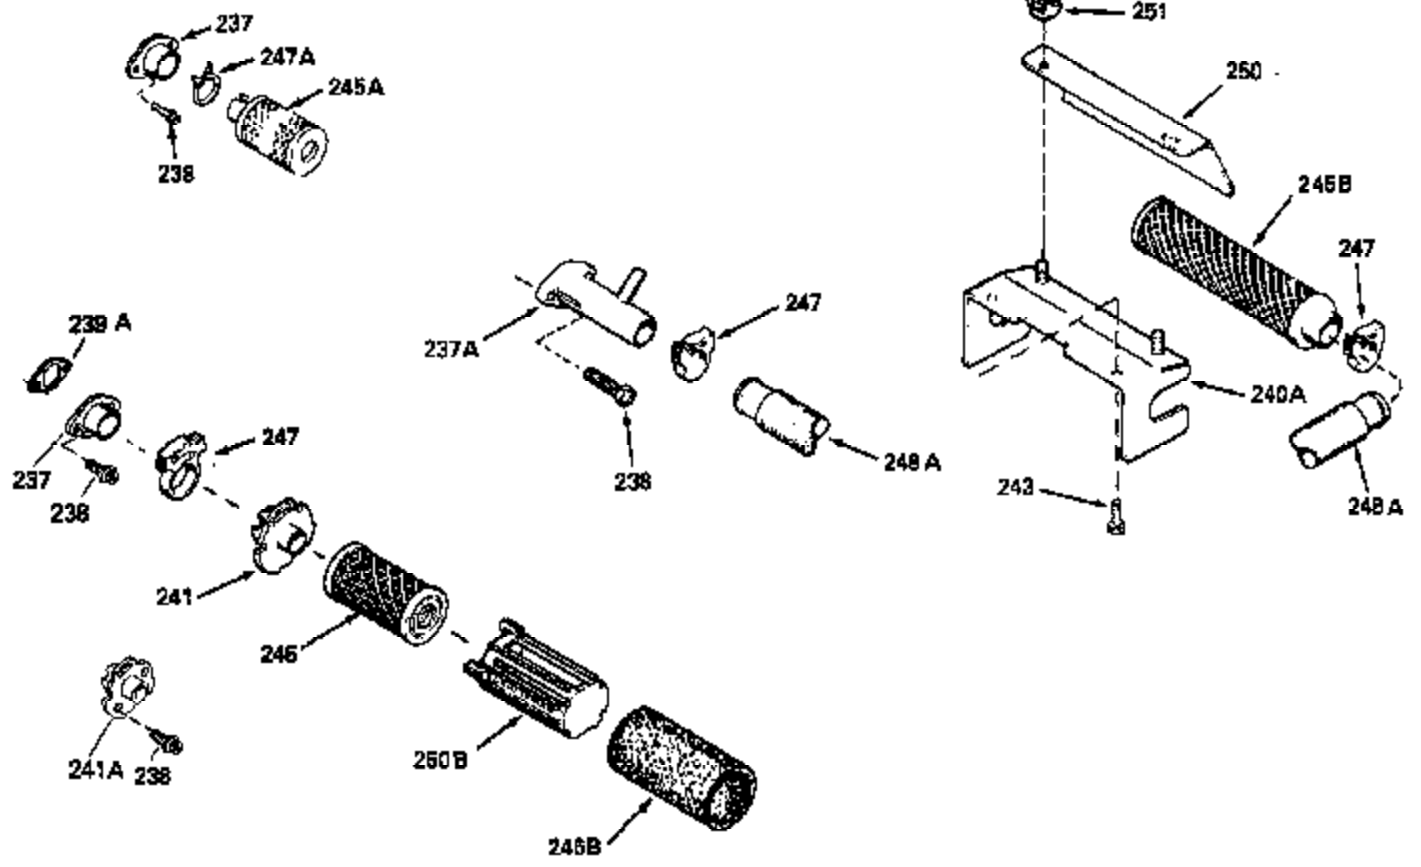

Ref #	Part Number	Qty	Description
12B	34695	1	Breather Tube Elbow
19	31361	1	Extension Spring
69	35261	1	* Mounting Flange Gasket
182	6201	2	Screw, 1/4-28 x 7/8"
185	31384A	1	Intake Pipe (Incl. 224)
186	32653	1	Governor Link Spring
216	33086	1	R.P.M. Adjusting Lever
223	650451	2	Screw, 1/4-20 x 1"
238	650932	2	Screw, 10-32 x 49/64"
241	35797	1	Air Cleaner Collar
245	35066	1	Air Cleaner Filter
250	35065	1	Air Cleaner Cover