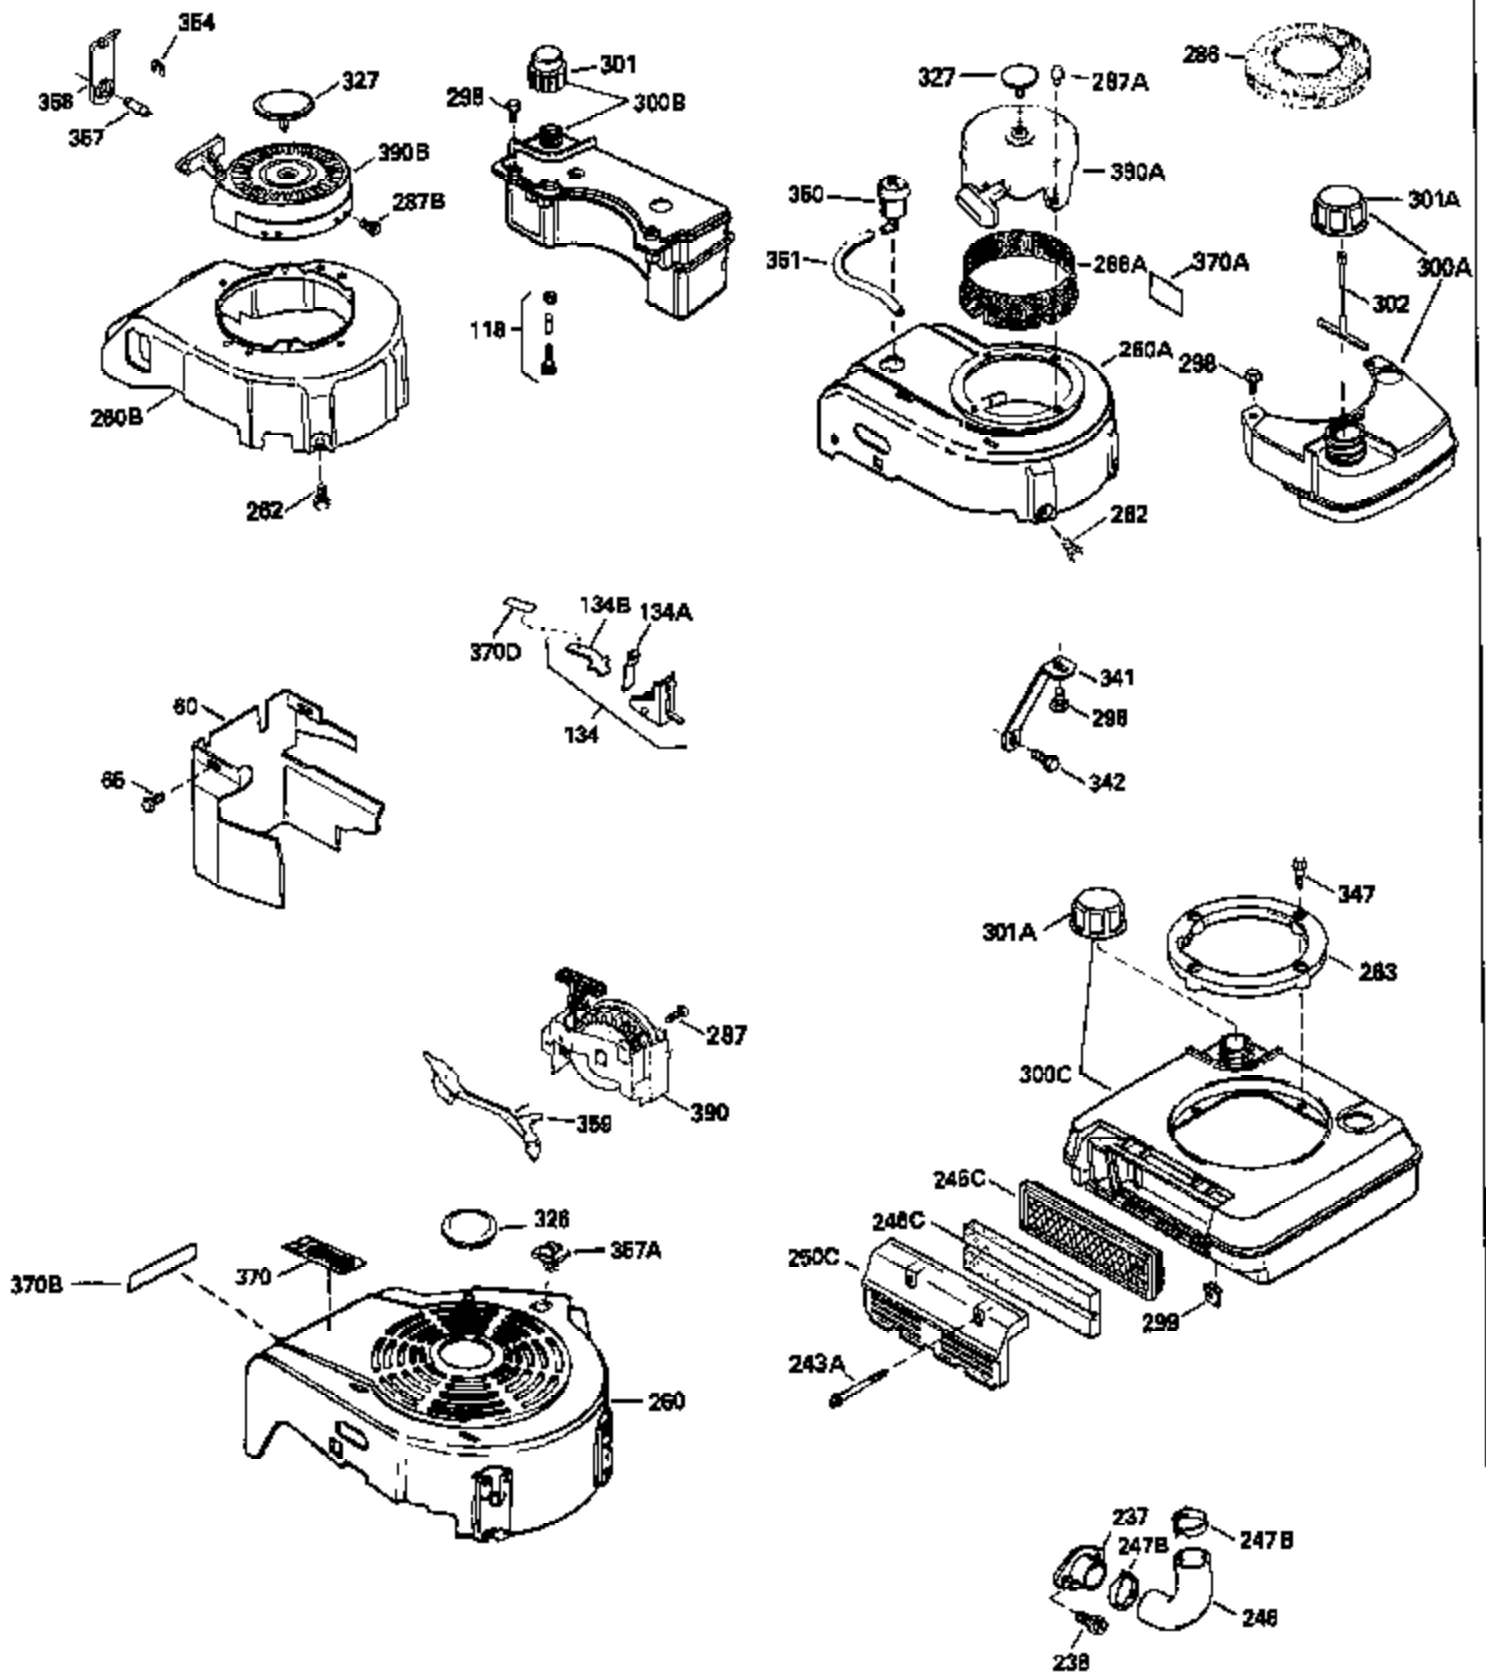

ILLUSTRATION SHOWS TYPICAL PARTS ONLY. ORDER BY PART NUMBER. PARTS NOT LISTED ARE SUPPLIED BY OEM.

Ref #	Part Number	Qty	Description
12B	34695	1	Breather Tube Elbow
238	650932	2	Screw, 10-32 x 49/64"
260	35478	1	Blower Housing
262	650831	2	Screw, 1/4-20 x 1/2"
287	650926	2	Screw, 8-32 x 21/64"
301	35355	1	Fuel Cap
327	35392	1	Starter Plug
354	35025	1	Staple
357	34985	1	Starter Rope Retainer
370A	36260	1	Primer Decal
370	36261	1	Instruction Decal
390	590694	1	Rewind Starter (NOTE: This engine could have been built with 590686 starter. Refer to the design of the air intake louvers for part identification. Individual starter parts do not interchange.)