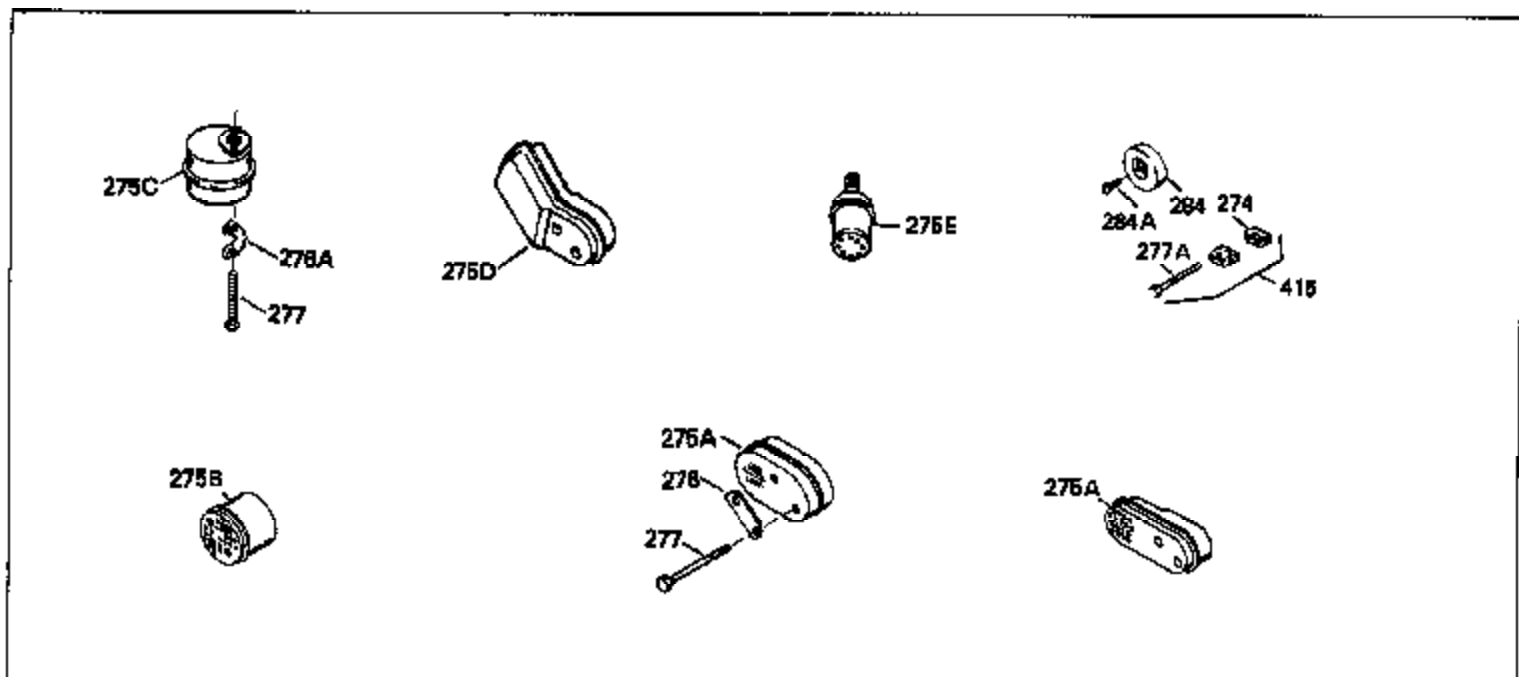

Ref #	Part Number	Qty	Description
12B	34695	1	Breather Tube Elbow
189	650839	2	Screw, 1/4-20 x 3/8"
190	35831	1	Brake Lever
191	35040B	1	S.E. Brake Bracket (Incl. 195)
194	32309	1	Retaining Ring
195	610973	1	Terminal
277	650795	2	Screw, 1/4-20 x 2-1/4"