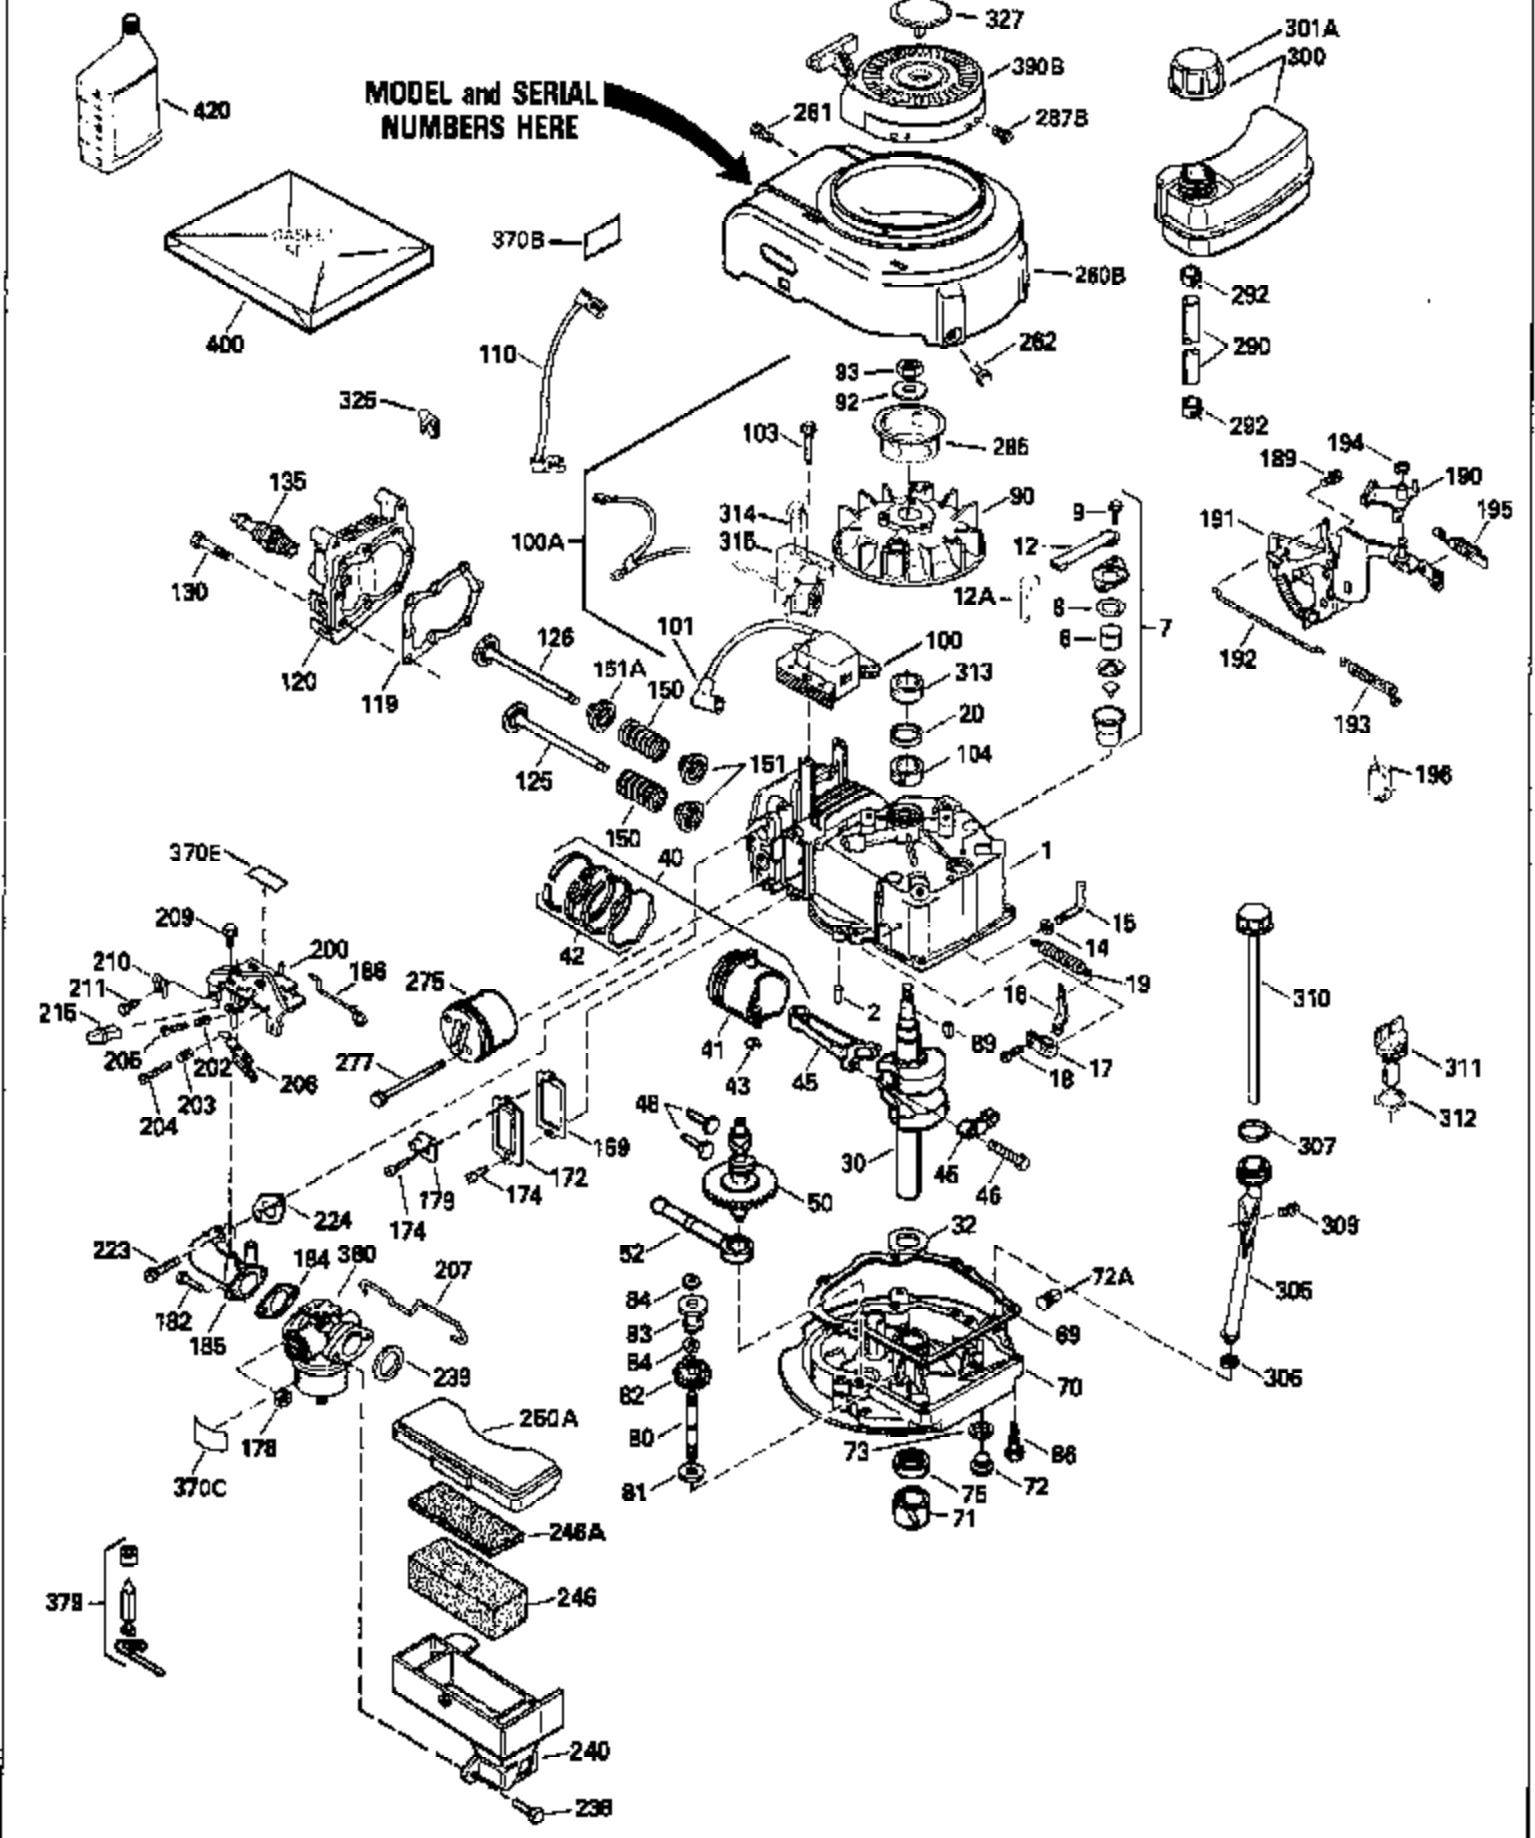

ILLUSTRATION SHOWS TYPICAL PARTS ONLY. ORDER BY PART NUMBER. PARTS NOT LISTED ARE SUPPLIED BY OEM.

MODEL and SERIAL
NUMBERS HERE

Ref #	Part Number	Qty	Description
1	36478	1	Cylinder (Incl. 2 & 20)
2	26727	2	Dowel Pin
6	33734	1	Breather Element
7	34214A	1	Breather Ass'y. (Incl. 6,8,9,12,12B)
8	33735	1	* Breather Gasket
9	30200	2	Screw, 10-24 x 9/16"
12B	34695	1	Breather Tube Elbow
12	33886	1	Breather Tube
14	28277	1	Washer
15	30589	1	Governor Rod (Incl. 14)
16	31383A	1	Governor Lever
17	31335	1	Governor Lever Clamp
18	650548	1	Screw, 8-32 x 5/16"
19	31361	1	Extension Spring
20	32600	1	Oil Seal
30	35996	1	Crankshaft
40	36073	1	Piston, Pin & Ring Set (Std.)
40	36074	1	Piston, Pin & Ring Set (.010" OS)
40	36075	1	Piston, Pin & Ring Set (.020" OS)
41	36070	1	Piston & Pin Ass'y. (Std.) (Incl. 43)
41	36071	1	Piston & Pin Ass'y. (.010" OS) (Incl. 43)
41	36072	1	Piston & Pin Ass'y. (.020" OS) (Incl. 43)
42	36076	1	Ring Set (Std.)
42	36077	1	Ring Set (.010" OS)
42	36078	1	Ring Set (.020" OS)
43	20381	2	Piston Pin Retaining Ring
45	30963B	1	Connecting Rod Ass'y. (Incl. 46)
46	32610A	2	Connecting Rod Bolt
48	27241	2	Valve Lifter
50	35990	1	Camshaft (BCR)
52	29914	1	Oil Pump Ass'y.
69	35261	1	* Mounting Flange Gasket
70	34311D	1	Mounting Flange (Incl. 72 thru 83)
72	30572	1	Oil Drain Plug
73	28833	1	Drain Plug Gasket
75	27897	1	Oil Seal
80	30574A	1	Governor Shaft
81	30590A	1	Washer
82	30591	1	Governor Gear Ass'y.(Incl. 81)
83	30588A	1	Governor Spool
86	650488	6	Screw, 1/4-20 x 1-1/4"
89	611004	1	Flywheel Key
90	611112	1	Flywheel
92	650815	1	Belleville Washer
93	650816	1	Flywheel Nut
100	34443A	1	Solid State Ignition
101	610118	1	Spark Plug Cover
103	650814	2	Screw, Torx T-15, 10-24 x 1"
110	34961	1	Ground Wire
119	36477	1	* Cylinder Head Gasket
120	36476	1	Cylinder Head
125	36471	1	Exhaust Valve (Std.) (Incl. 151)
125	36472	1	Exhaust Valve (1/32" OS) (Incl. 151)
126	29314B	1	Intake Valve (Std.) (Incl. 151)
126	29315C	1	Intake Valve (1/32" OS) (Incl. 151)
130	6021A	8	Screw, 5/16-18 x 1-1/2"
135	35395	1	Resistor Spark Plug (RJ19LM)
150	35991	2	Valve Spring