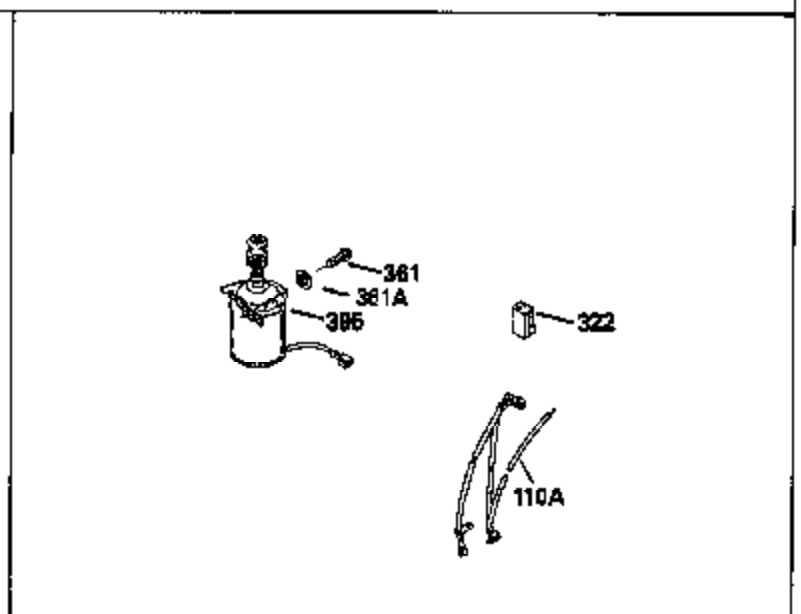

Ref #	Part Number	Qty	Description
12B	34695	1	Breather Tube Elbow
189	650839	2	Screw, 1/4-20 x 3/8"
190	35831	1	Brake Lever
191	35040B	1	S.E. Brake Bracket (Incl. 195)
194	32309	1	Retaining Ring
195	610973	1	Terminal
277	650795	2	Screw, 1/4-20 x 2-1/4"