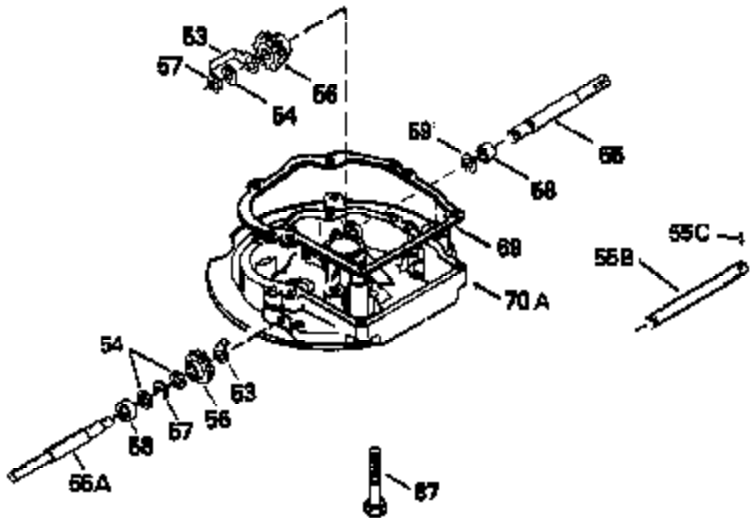

Ref #	Part Number	Qty	Description
12B	34695	1	Breather Tube Elbow
19	31361	1	Extension Spring
69	35261	1	* Mounting Flange Gasket
182	6201	2	Screw, 1/4-28 x 7/8"
185	31384A	1	Intake Pipe (Incl. 224)
186	32653	1	Governor Link Spring
216	33086	1	R.P.M. Adjusting Lever
223	650451	2	Screw, 1/4-20 x 1"
238	650932	2	Screw, 10-32 x 49/64"
241	35797	1	Air Cleaner Collar
245	35066	1	Air Cleaner Filter
250	35065	1	Air Cleaner Cover