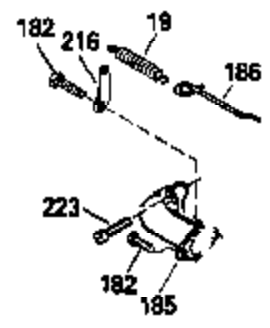

Ref #	Part Number	Qty	Description
12B	34695	1	Breather Tube Elbow
19	31361	1	Extension Spring
69	35261	1	* Mounting Flange Gasket
182	6201	2	Screw, 1/4-28 x 7/8"
185	31384A	1	Intake Pipe (Incl. 224)
186	32653	1	Governor Link Spring
216	33086	1	R.P.M. Adjusting Lever
223	650451	2	Screw, 1/4-20 x 1"
238	650932	2	Screw, 10-32 x 49/64"
241	35797	1	Air Cleaner Collar
245	35066	1	Air Cleaner Filter
250	35065	1	Air Cleaner Cover