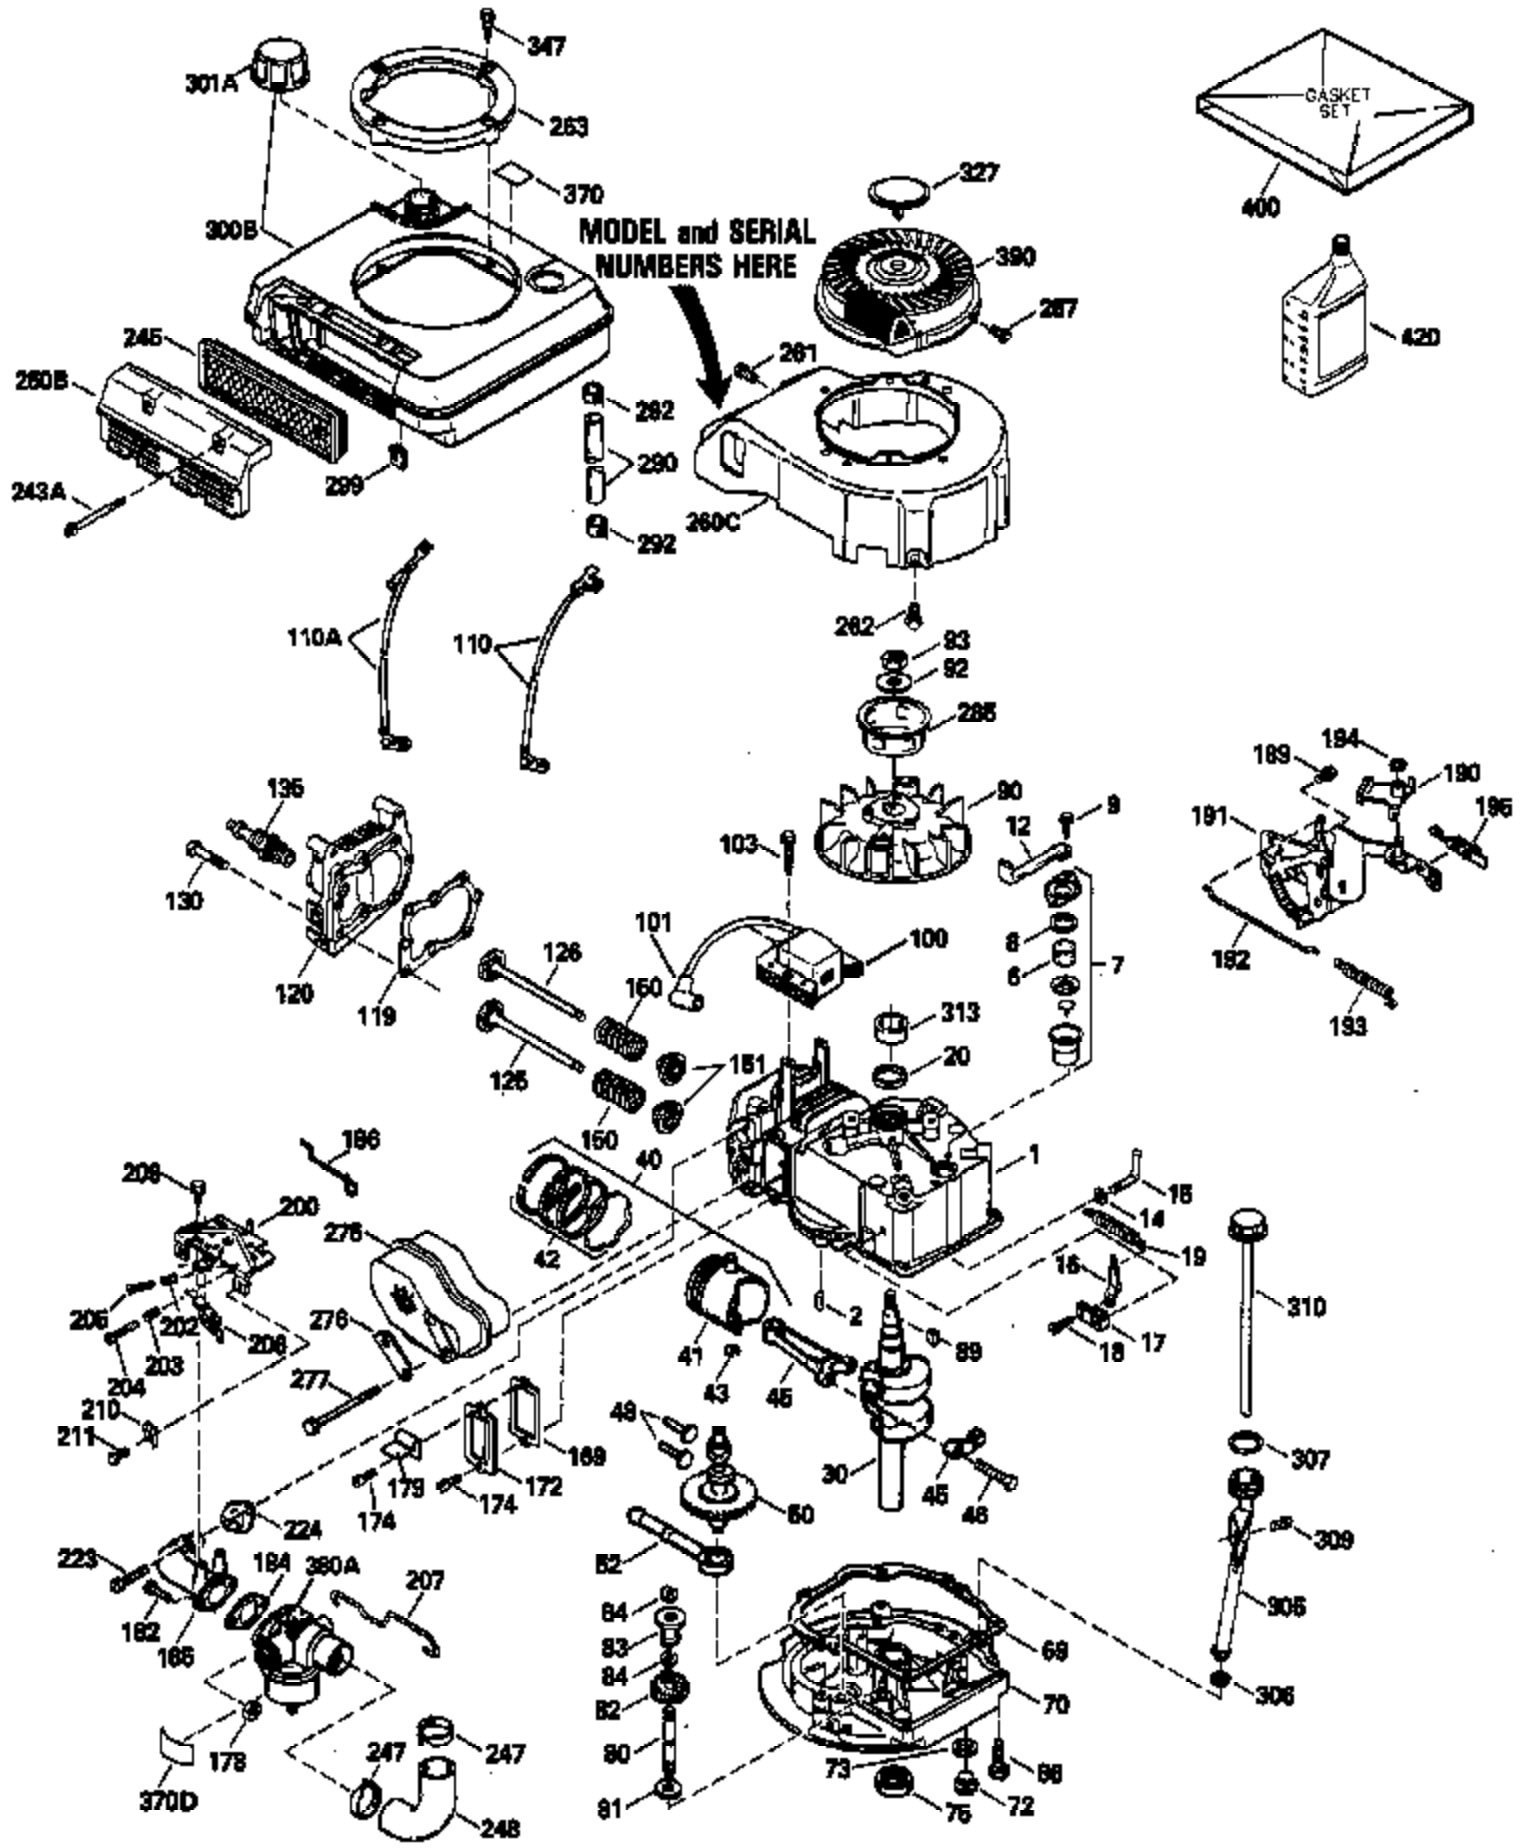

ILLUSTRATION SHOWS TYPICAL PARTS ONLY. ORDER BY PART NUMBER. PARTS NOT LISTED ARE SUPPLIED BY OEM.