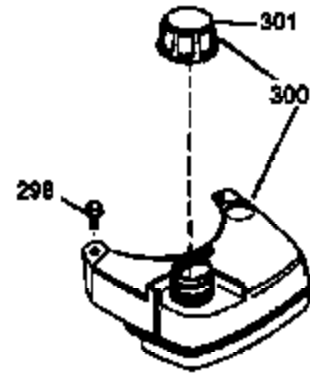

ILLUSTRATION SHOWS TYPICAL PARTS ONLY. ORDER BY PART NUMBER. PARTS NOT LISTED ARE SUPPLIED BY OEM.

VIEW 2 OF 3

Ref #	Part Number	Qty	Description
19	35998	1	Extension Spring
69	35261	1	* Mounting Flange Gasket
70	34311D	1	Mounting Flange (Incl. 72 thru 83)
72	36083	1	Oil Drain Plug
75	27897	1	Oil Seal
86	650488	6	Screw, 1/4-20 x 1-1/4"
182	6201	2	Screw, 1/4-28 x 7/8"
185	31384A	1	Intake Pipe (Incl. 224)
186	36255	1	Governor Link
223	650451	2	Screw, 1/4-20 x 1"
238	650806	2	Screw, 10-32 x 5/8"
239	34338	1	* Air Cleaner Gasket
245	34340	1	Air Cleaner Filter
250	34341B	1	Air Cleaner Cover
263	36240	1	Trim Ring
287	650926	2	Screw, 8-32 x 21/64"
300	35586	1	Fuel Tank (Incl. 292 & 301)
301	35355	1	Fuel Cap
390	590694	1	Rewind Starter (NOTE: This engine could have been built with 590686 starter. Refer to the design of the air intake louvers for part identification. Individual starter parts do not interchange.)