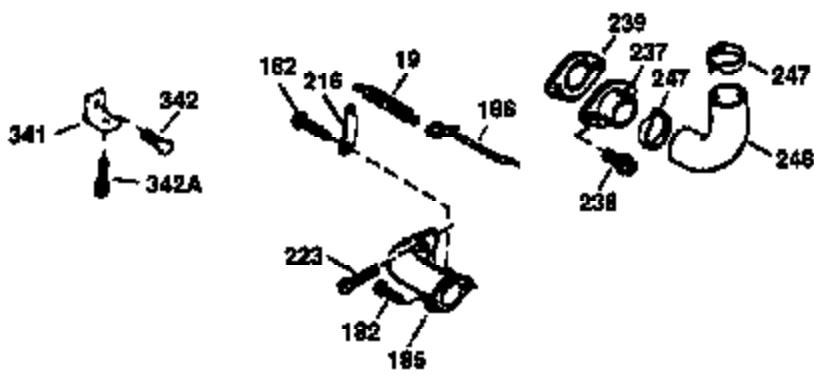

ILLUSTRATION SHOWS TYPICAL PARTS ONLY. ORDER BY PART NUMBER. PARTS NOT LISTED ARE SUPPLIED BY OEM.

VIEW 2 OF 3

Ref #	Part Number	Qty	Description
19	35998	1	Extension Spring
69	35261	1	* Mounting Flange Gasket
70	34311D	1	Mounting Flange (Incl. 72 thru 83)
72	36083	1	Oil Drain Plug
75	27897	1	Oil Seal
86	650488	6	Screw, 1/4-20 x 1-1/4"
182	6201	2	Screw, 1/4-28 x 7/8"
185	31384A	1	Intake Pipe (Incl. 224)
186	36255	1	Governor Link
223	650451	2	Screw, 1/4-20 x 1"
238	650806	2	Screw, 10-32 x 5/8"
239	34338	1	* Air Cleaner Gasket
245	34340	1	Air Cleaner Filter
250	34341B	1	Air Cleaner Cover
263	36240	1	Trim Ring
287	650926	2	Screw, 8-32 x 21/64"
300	35586	1	Fuel Tank (Incl. 292 & 301)
301	35355	1	Fuel Cap
390	590694	1	Rewind Starter (NOTE: This engine could have been built with 590686 starter. Refer to the design of the air intake louvers for part identification. Individual starter parts do not interchange.)