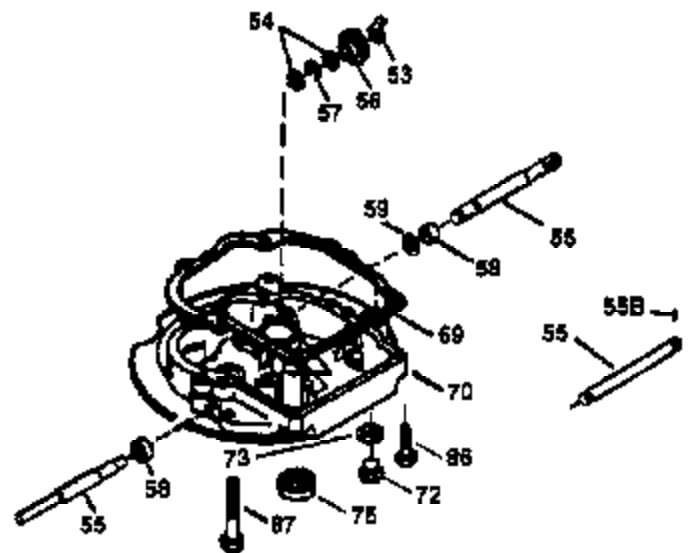

ILLUSTRATION SHOWS TYPICAL PARTS ONLY. ORDER BY PART NUMBER. PARTS NOT LISTED ARE SUPPLIED BY OEM.

VIEW 2 OF 3

Ref #	Part Number	Qty	Description
19	35998	1	Extension Spring
69	35261	1	* Mounting Flange Gasket
70	34311D	1	Mounting Flange (Incl. 72 thru 83)
72	36083	1	Oil Drain Plug
75	27897	1	Oil Seal
86	650488	6	Screw, 1/4-20 x 1-1/4"
182	6201	2	Screw, 1/4-28 x 7/8"
185	31384A	1	Intake Pipe (Incl. 224)
186	36255	1	Governor Link
223	650451	2	Screw, 1/4-20 x 1"
238	650806	2	Screw, 10-32 x 5/8"
239	34338	1	* Air Cleaner Gasket
245	34340	1	Air Cleaner Filter
250	34341B	1	Air Cleaner Cover
263	36240	1	Trim Ring
287	650926	2	Screw, 8-32 x 21/64"
300	35586	1	Fuel Tank (Incl. 292 & 301)
301	35355	1	Fuel Cap
390	590694	1	Rewind Starter (NOTE: This engine could have been built with 590686 starter. Refer to the design of the air intake louvers for part identification. Individual starter parts do not interchange.)