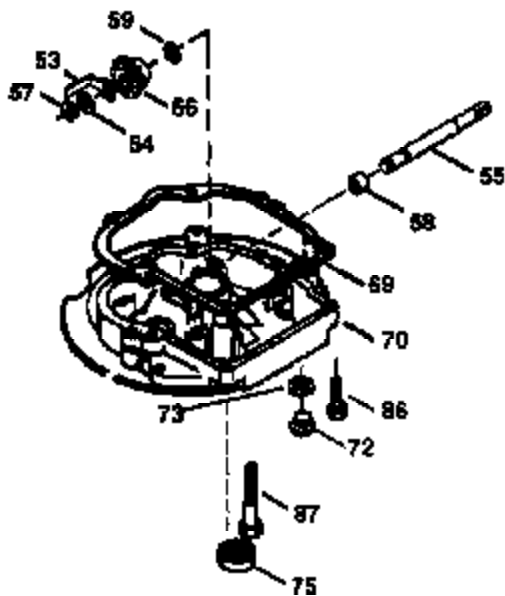

ILLUSTRATION SHOWS TYPICAL PARTS ONLY. ORDER BY PART NUMBER. PARTS NOT LISTED ARE SUPPLIED BY OEM.

VIEW 2 OF 3

Ref #	Part Number	Qty	Description
19	35998	1	Extension Spring
69	35261	1	* Mounting Flange Gasket
70	34311D	1	Mounting Flange (Incl. 72 thru 83)
72	36083	1	Oil Drain Plug
75	27897	1	Oil Seal
86	650488	6	Screw, 1/4-20 x 1-1/4"
182	6201	2	Screw, 1/4-28 x 7/8"
185	31384A	1	Intake Pipe (Incl. 224)
186	36255	1	Governor Link
223	650451	2	Screw, 1/4-20 x 1"
238	650806	2	Screw, 10-32 x 5/8"
239	34338	1	* Air Cleaner Gasket
245	34340	1	Air Cleaner Filter
250	34341B	1	Air Cleaner Cover
263	36240	1	Trim Ring
287	650926	2	Screw, 8-32 x 21/64"
300	35586	1	Fuel Tank (Incl. 292 & 301)
301	35355	1	Fuel Cap
390	590694	1	Rewind Starter (NOTE: This engine could have been built with 590686 starter. Refer to the design of the air intake louvers for part identification. Individual starter parts do not interchange.)