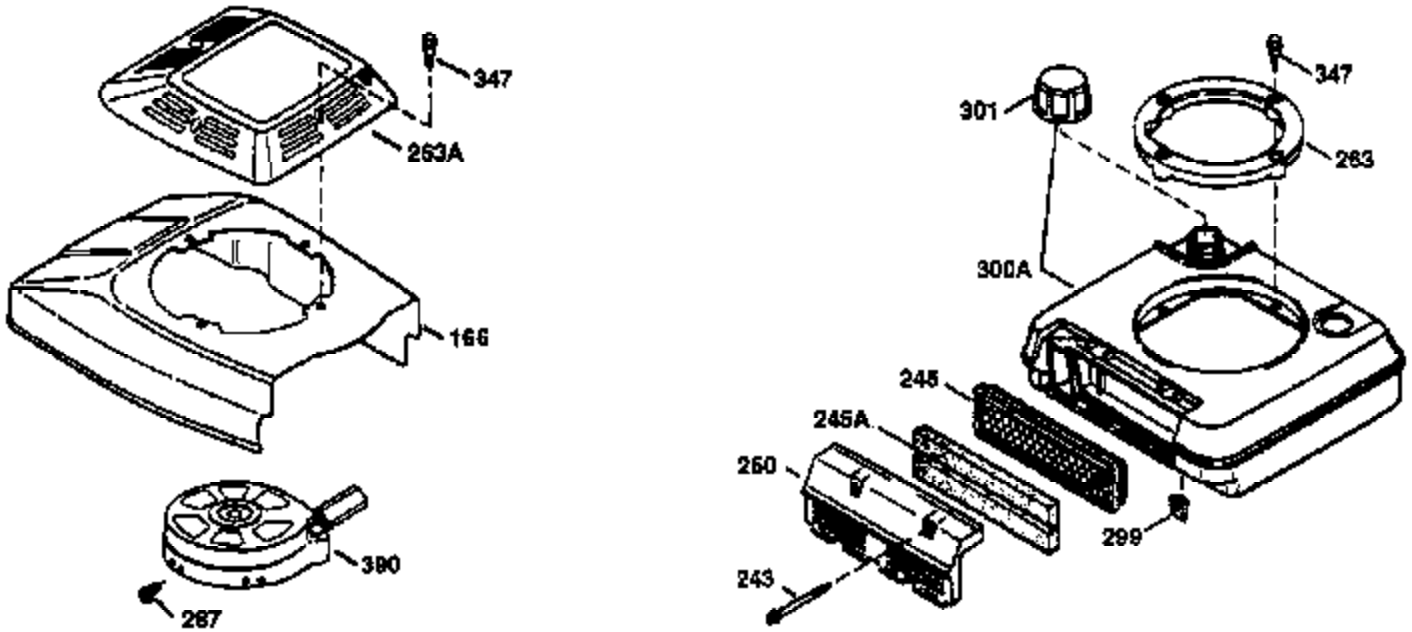

ILLUSTRATION SHOWS TYPICAL PARTS ONLY. ORDER BY PART NUMBER. PARTS NOT LISTED ARE SUPPLIED BY OEM.

VIEW 2 OF 3

Ref #	Part Number	Qty	Description
19	35998	1	Extension Spring
69	35261	1	* Mounting Flange Gasket
70	34311D	1	Mounting Flange (Incl. 72 thru 83)
72	36083	1	Oil Drain Plug
75	27897	1	Oil Seal
86	650488	6	Screw, 1/4-20 x 1-1/4"
182	6201	2	Screw, 1/4-28 x 7/8"
185	31384A	1	Intake Pipe (Incl. 224)
186	36255	1	Governor Link
223	650451	2	Screw, 1/4-20 x 1"
238	650806	2	Screw, 10-32 x 5/8"
239	34338	1	* Air Cleaner Gasket
245	34340	1	Air Cleaner Filter
250	34341B	1	Air Cleaner Cover
263	36240	1	Trim Ring
287	650926	2	Screw, 8-32 x 21/64"
300	35586	1	Fuel Tank (Incl. 292 & 301)
301	35355	1	Fuel Cap
390	590694	1	Rewind Starter (NOTE: This engine could have been built with 590686 starter. Refer to the design of the air intake louvers for part identification. Individual starter parts do not interchange.)