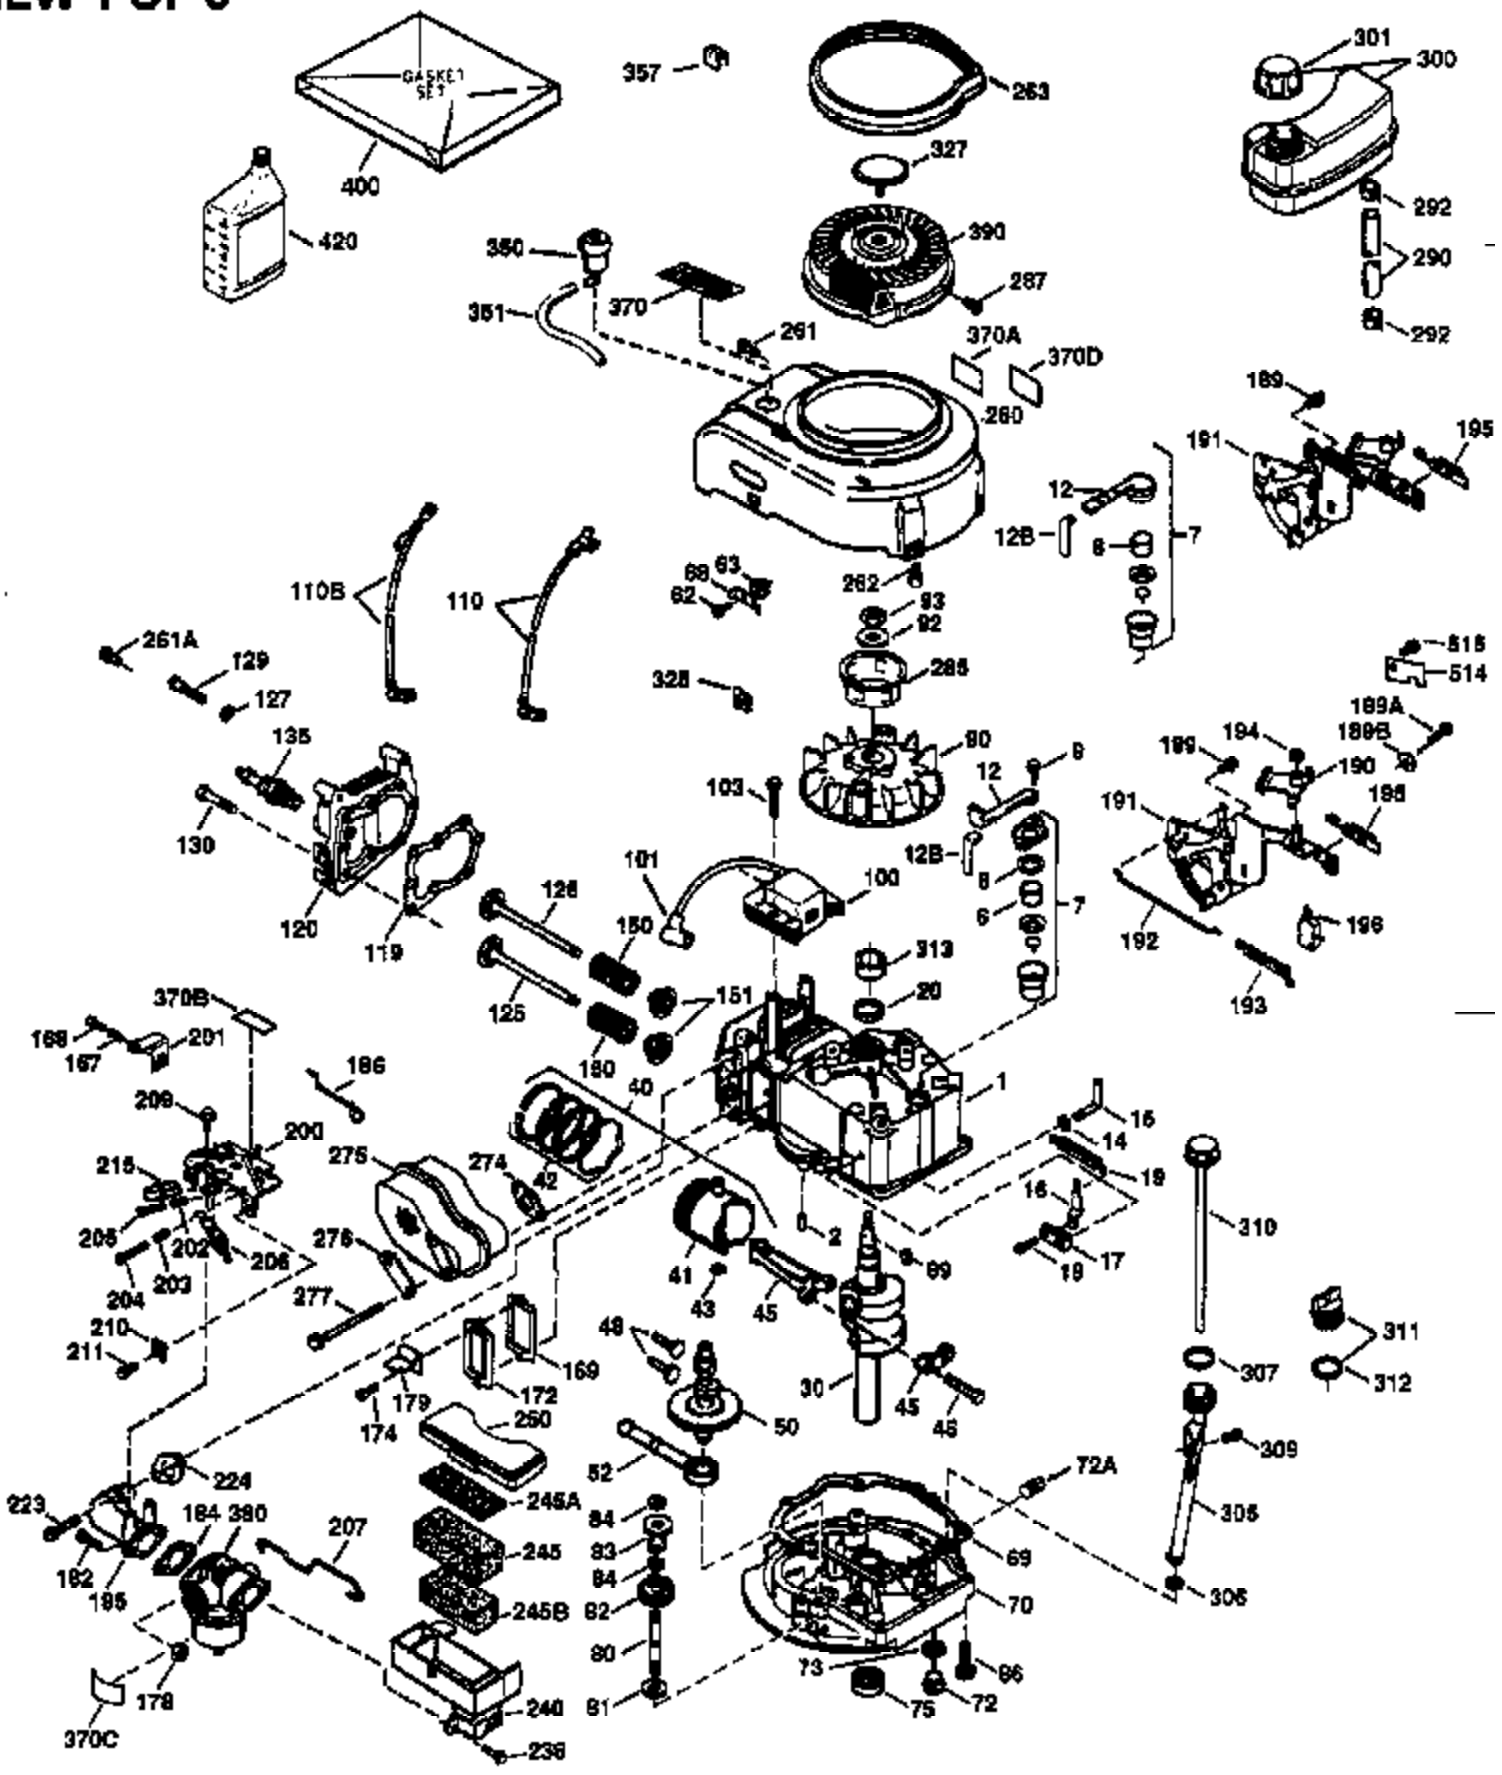

# VIEW 1 OF 3

Ref #	Part Number	Qty	Description
	1 36478	1	Cylinder (Incl. 2,20 & 125)
	2 26727	2	Dowel Pin
	6 33734	1	Breather Element
	7 34214A	1	Breather Ass'y. (Incl. 6,8,9,12,12B)
	8 33735	1	* Breather Gasket
	9 30200	2	Screw, 10-24 x 9/16"
12B	34695	1	Breather Tube Elbow
	12 33886	1	Breather Tube
	14 28277	1	Washer
	15 30589	1	Governor Rod (Incl. 14)
	16 31383A	1	Governor Lever
	17 31335	1	Governor Lever Clamp
	18 650548	1	Screw, 8-32 x 5/16"
	19 31361	1	Extension Spring
	20 32600	1	Oil Seal
	30 35606	1	Crankshaft
	40 36073	1	Piston, Pin & Ring Set (Std.)
	40 36074	1	Piston, Pin & Ring Set (.010" OS)
	40 36075	1	Piston, Pin & Ring Set (.020" OS)
	41 36070	1	Piston & Pin Ass'y. (Std.) (Incl. 43)
	41 36071	1	Piston & Pin Ass'y. (.010" OS) (Incl. 43)
	41 36072	1	Piston & Pin Ass'y. (.020" OS) (Incl. 43)
	42 36076	1	Ring Set (Std.)
	42 36077	1	Ring Set (.010" OS)
	42 36078	1	Ring Set (.020" OS)
	43 20381	2	Piston Pin Retaining Ring
	45 30963B	1	Connecting Rod Ass'y. (Incl. 46)
	46 32610A	2	Connecting Rod Bolt
	48 27241	2	Valve Lifter
	50 35990	1	Camshaft (BCR)
	52 29914	1	Oil Pump Ass'y.
	69 35261	1	* Mounting Flange Gasket
	70 34311D	1	Mounting Flange (Incl. 72 thru 83)
72A	9556	1	Oil Drain Plug
	72 36083	1	Oil Drain Plug
	75 27897	1	Oil Seal
	80 30574A	1	Governor Shaft
	81 30590A	1	Washer
	82 30591	1	Governor Gear Ass'y.(Incl. 81)
	83 30588A	1	Governor Spool
	86 650488	6	Screw, 1/4-20 x 1-1/4"
	89 611004	1	Flywheel Key
	90 611112	1	Flywheel
	92 650815	1	Belleville Washer
	93 650816	1	Flywheel Nut
	100 34443A	1	Solid State Ignition
	101 610118	1	Spark Plug Cover
	103 650814	2	Screw, Torx T-15, 10-24 x 1"
	110 34961	1	Ground Wire
	119 36477	1	* Cylinder Head Gasket
	120 36476	1	Cylinder Head
	125 36471	1	Exhaust Valve (Std.) (Incl. 151)
	125 36472	1	Exhaust Valve (1/32" OS) (Incl. 151)
	126 29314B	1	Intake Valve (Std.) (Incl. 151)
	126 29315C	1	Intake Valve (1/32" OS) (Incl. 151)
	130 6021A	8	Screw, 5/16-18 x 1-1/2"
	135 35395	1	Resistor Spark Plug (RJ19LM)
	150 35991	2	Valve Spring