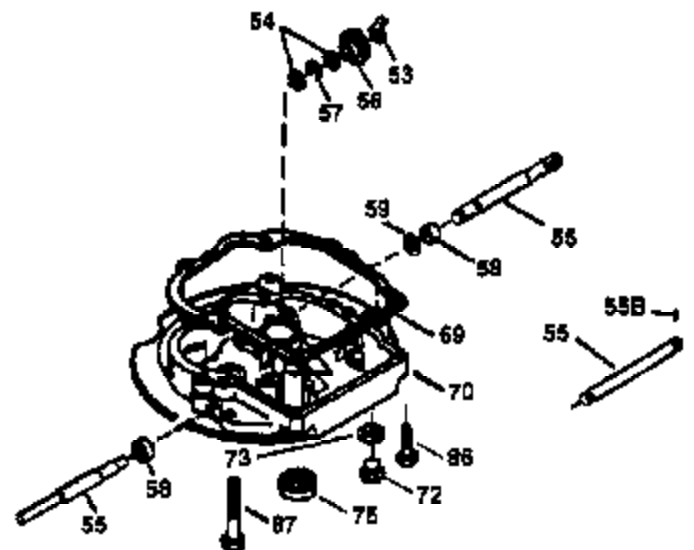

ILLUSTRATION SHOWS TYPICAL PARTS ONLY. ORDER BY PART NUMBER. PARTS NOT LISTED ARE SUPPLIED BY OEM.

VIEW 2 OF 3

Ref #	Part Number	Qty	Description
19	31361	1	Extension Spring
69	35261	1	* Mounting Flange Gasket
70	34311D	1	Mounting Flange (Incl. 72 thru 83)
72	36083	1	Oil Drain Plug
75	27897	1	Oil Seal
86	650488	6	Screw, 1/4-20 x 1-1/4"
182	6201	2	Screw, 1/4-28 x 7/8"
185	31384A	1	Intake Pipe (Incl. 224)
186	35932	1	Governor Link
223	650451	2	Screw, 1/4-20 x 1"
238	650932	2	Screw, 10-32 x 49/64"
239	34338	1	* Air Cleaner Gasket
245	35066	1	Air Cleaner Filter
250	35065	1	Air Cleaner Cover
287	650926	2	Screw, 8-32 x 21/64"
298	28763	3	Screw, 10-32 x 35/64"
300	34369B	1	Fuel Tank (Incl. 292 & 301)
301	35355	1	Fuel Cap
390	590694	1	Rewind Starter (NOTE: This engine could have been built with 590686 starter. Refer to the design of the air intake louvers for part identification. Individual starter parts do not interchange.)