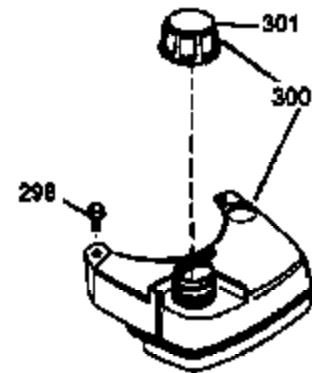

ILLUSTRATION SHOWS TYPICAL PARTS ONLY. ORDER BY PART NUMBER. PARTS NOT LISTED ARE SUPPLIED BY OEM.

VIEW 2 OF 3

Ref #	Part Number	Qty	Description
19	31361	1	Extension Spring
69	35261	1	* Mounting Flange Gasket
70	34311D	1	Mounting Flange (Incl. 72 thru 83)
72	36083	1	Oil Drain Plug
75	27897	1	Oil Seal
86	650488	6	Screw, 1/4-20 x 1-1/4"
182	6201	2	Screw, 1/4-28 x 7/8"
185	31384A	1	Intake Pipe (Incl. 224)
186	35932	1	Governor Link
223	650451	2	Screw, 1/4-20 x 1"
238	650932	2	Screw, 10-32 x 49/64"
239	34338	1	* Air Cleaner Gasket
245	35066	1	Air Cleaner Filter
250	35065	1	Air Cleaner Cover
287	650926	2	Screw, 8-32 x 21/64"
298	28763	3	Screw, 10-32 x 35/64"
300	34369B	1	Fuel Tank (Incl. 292 & 301)
301	35355	1	Fuel Cap
390	590694	1	Rewind Starter (NOTE: This engine could have been built with 590686 starter. Refer to the design of the air intake louvers for part identification. Individual starter parts do not interchange.)