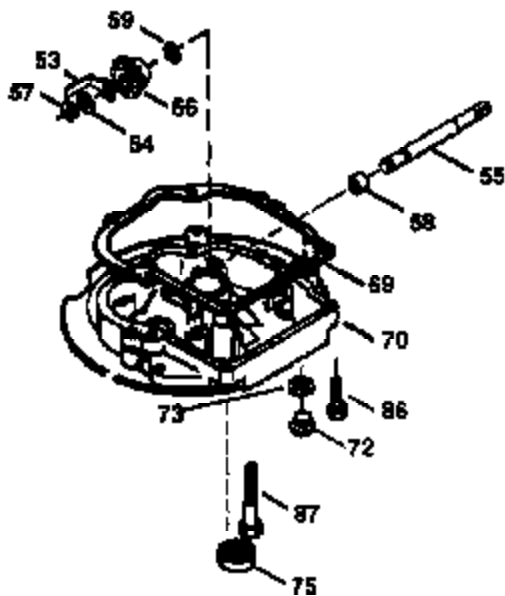

ILLUSTRATION SHOWS TYPICAL PARTS ONLY. ORDER BY PART NUMBER. PARTS NOT LISTED ARE SUPPLIED BY OEM.

VIEW 2 OF 3

Ref #	Part Number	Qty	Description
19	31361	1	Extension Spring
69	35261	1	* Mounting Flange Gasket
70	34311D	1	Mounting Flange (Incl. 72 thru 83)
72	36083	1	Oil Drain Plug
75	27897	1	Oil Seal
86	650488	6	Screw, 1/4-20 x 1-1/4"
182	6201	2	Screw, 1/4-28 x 7/8"
185	31384A	1	Intake Pipe (Incl. 224)
186	35932	1	Governor Link
223	650451	2	Screw, 1/4-20 x 1"
238	650932	2	Screw, 10-32 x 49/64"
239	34338	1	* Air Cleaner Gasket
245	35066	1	Air Cleaner Filter
250	35065	1	Air Cleaner Cover
287	650926	2	Screw, 8-32 x 21/64"
298	28763	3	Screw, 10-32 x 35/64"
300	34369B	1	Fuel Tank (Incl. 292 & 301)
301	35355	1	Fuel Cap
390	590694	1	Rewind Starter (NOTE: This engine could have been built with 590686 starter. Refer to the design of the air intake louvers for part identification. Individual starter parts do not interchange.)