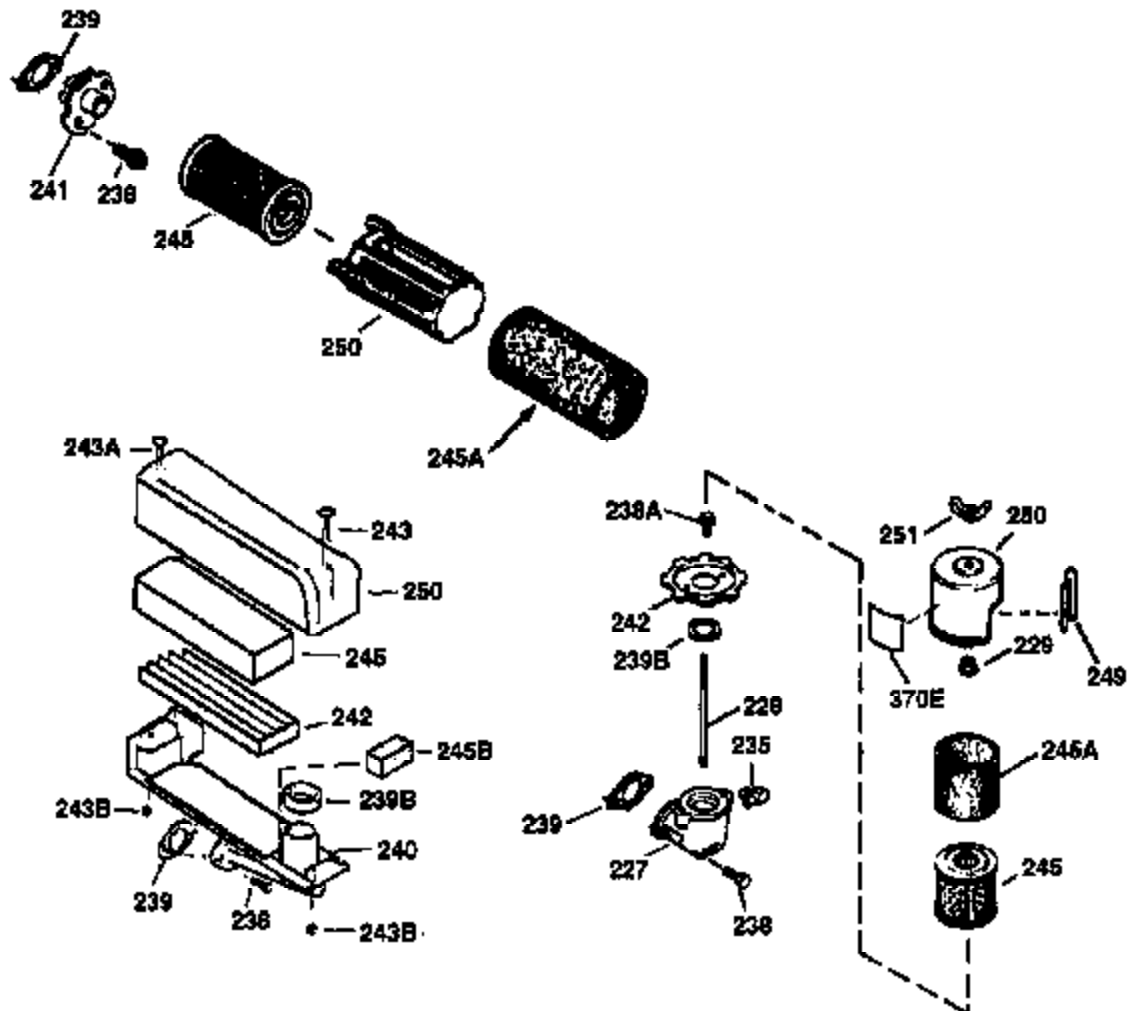

ILLUSTRATION SHOWS TYPICAL PARTS ONLY. ORDER BY PART NUMBER. PARTS NOT LISTED ARE SUPPLIED BY OEM.

VIEW 3 OF 3

Ref #	Part Number	Qty	Description
90	611112	1	Flywheel
238	650932	2	Screw, 10-32 x 49/64"
239	34338	1	* Air Cleaner Gasket
241	35797	1	Air Cleaner Collar
245	35066	1	Air Cleaner Filter
250	35065	1	Air Cleaner Cover
275	35708	1	Muffler (Incl. 277)
277	650795	2	Screw, 1/4-20 x 2-1/4"