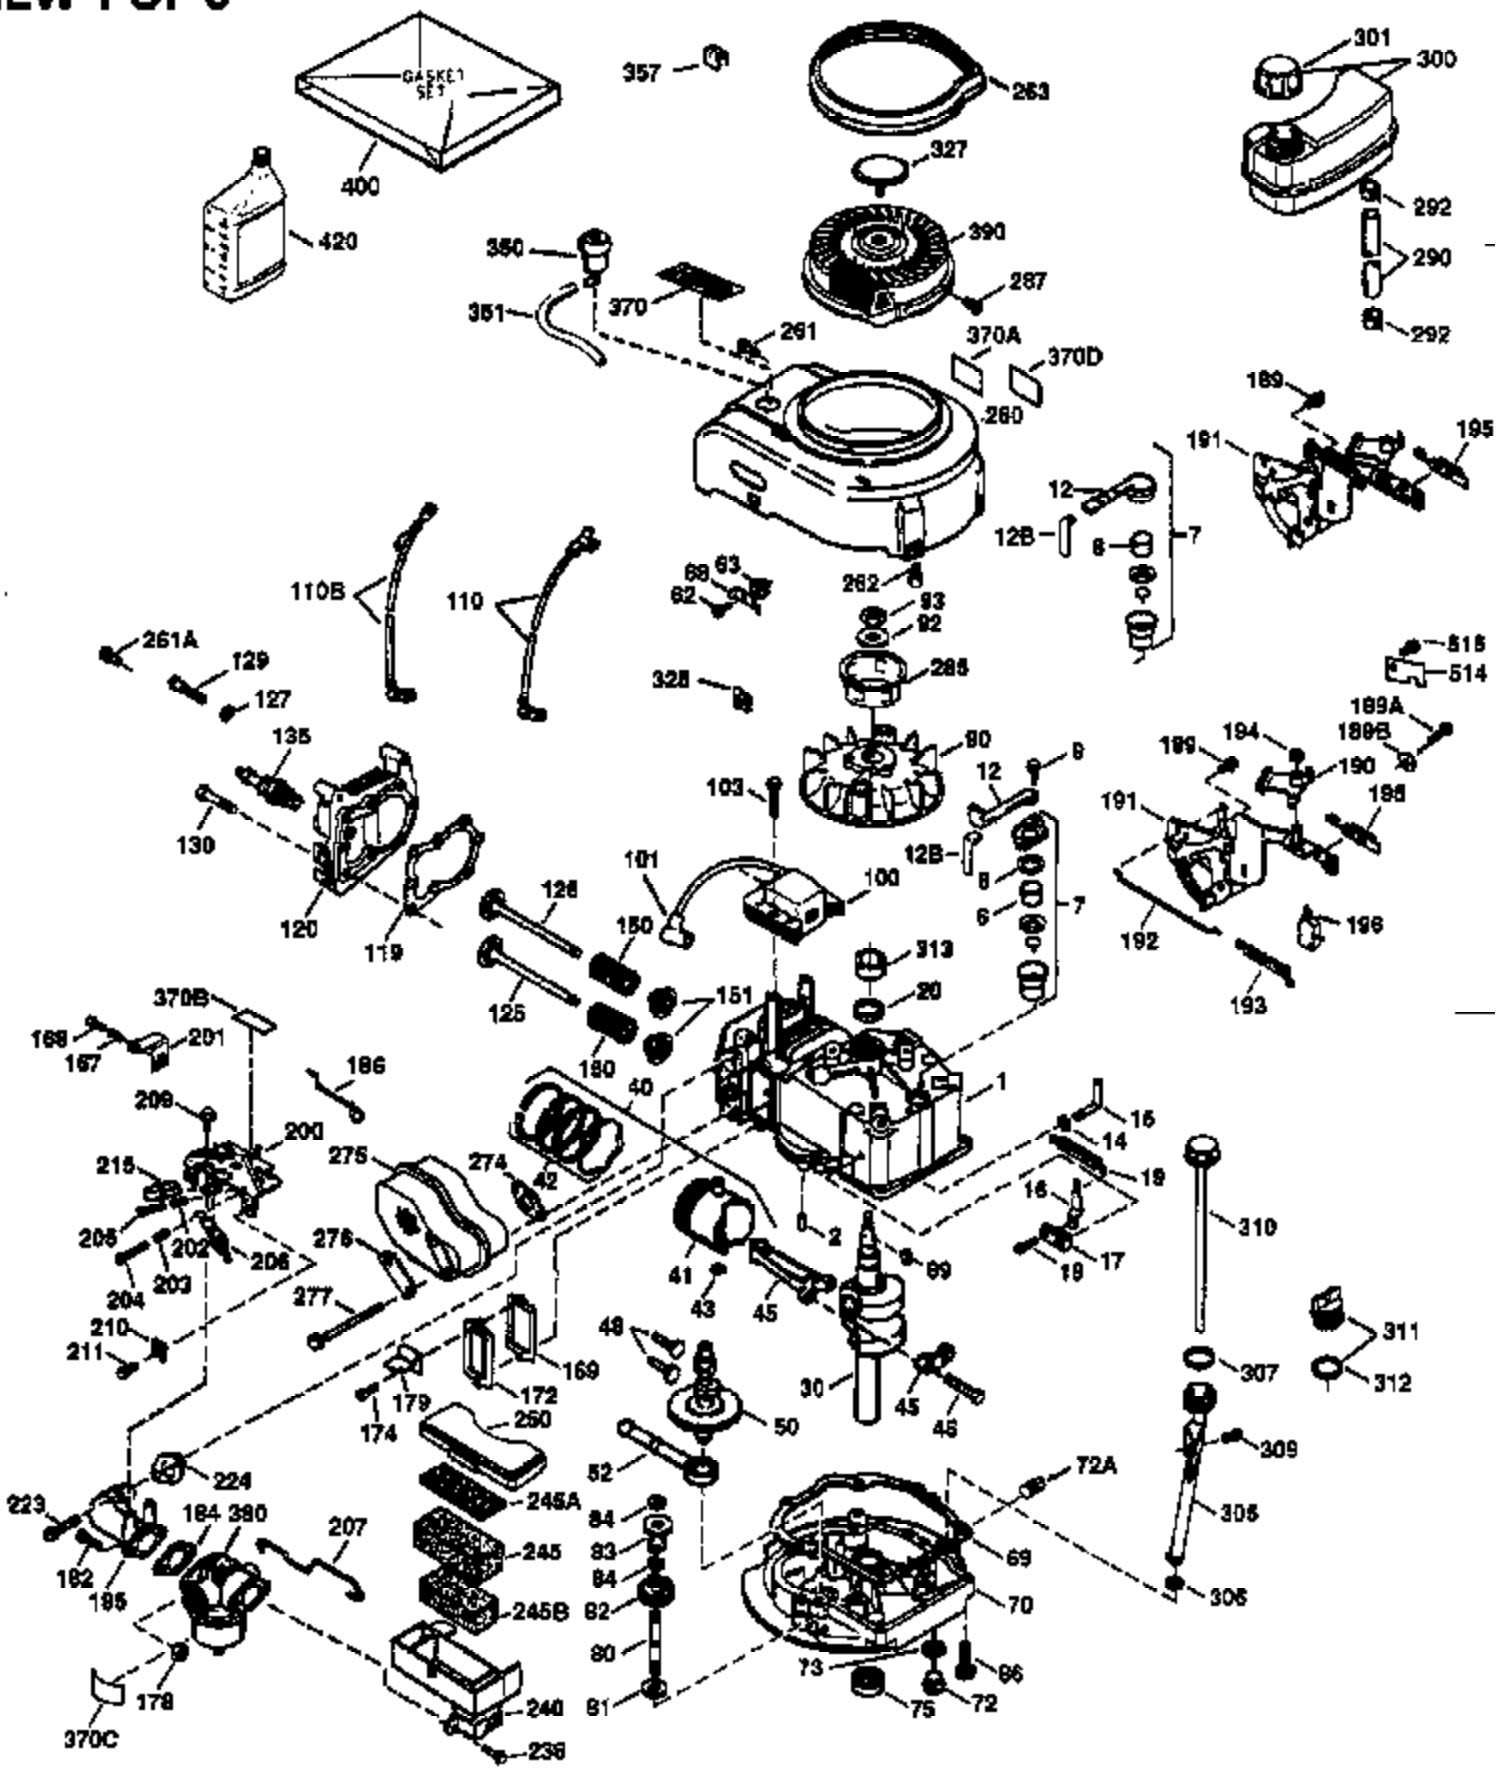

ILLUSTRATION SHOWS TYPICAL PARTS ONLY. ORDER BY PART NUMBER. PARTS NOT LISTED ARE SUPPLIED BY OEM.

VIEW 1 OF 3

Ref #	Part Number	Qty	Description
1	36478	1	Cylinder (Incl. 2,20 & 125)
2	26727	2	Dowel Pin
6	33734	1	Breather Element
7	34214A	1	Breather Ass'y. (Incl.6,8,9,12 & 12B)
8	33735	1	* Breather Gasket
9	30200	2	Screw, 10-24 x 9/16"
12	33886	1	Breather Tube
12B	34695	1	Breather Tube Elbow
14	28277	1	Washer
15	30589	1	Governor Rod (Incl. 14)
16	31383A	1	Governor Lever
17	31335	1	Governor Lever Clamp
18	650548	1	Screw, 8-32 x 5/16"
19	31361	1	Extension Spring
20	32600	1	Oil Seal
30	35799A	1	Crankshaft
40	36073	1	Piston, Pin & Ring Set (Std.)
40	36074	1	Piston, Pin & Ring Set (.010" OS)
40	36075	1	Piston, Pin & Ring Set (.020" OS)
41	36070	1	Piston & Pin Ass'y. (Std.) (Incl. 43)
41	36071	1	Piston & Pin Ass'y. (.010" OS) (Incl. 43)
41	36072	1	Piston & Pin Ass'y. (.020" OS) (Incl. 43)
42	36076	1	Ring Set (Std.)
42	36077	1	Ring Set (.010" OS)
42	36078	1	Ring Set (.020" OS)
43	20381	2	Piston Pin Retaining Ring
45	30963B	1	Connecting Rod Ass'y. (Incl. 46)
46	32610A	2	Connecting Rod Bolt
48	27241	2	Valve Lifter
50	35990	1	Camshaft (MCR)
52	29914	1	Oil Pump Ass'y.
69	35261	1	* Mounting Flange Gasket
70	34311D	1	Mounting Flange (Incl. 72 thru 83)
72	36083	1	Oil Drain Plug
75	27897	1	Oil Seal
80	30574A	1	Governor Shaft
81	30590A	1	Washer
82	30591	1	Governor Gear Ass'y.(Incl. 81)
83	30588A	1	Governor Spool
86	650488	6	Screw, 1/4-20 x 1-1/4"
89	611004	1	Flywheel Key
90	611112	1	Flywheel
92	650815	1	Belleville Washer
93	650816	1	Flywheel Nut
100	34443A	1	Solid State Ignition
101	610118	1	Spark Plug Cover
103	650814	2	Screw, Torx T-15, 10-24 x 1"
110	34961	1	Ground Wire
119	36477	1	* Cylinder Head Gasket
120	36476	1	Cylinder Head
125	36471	1	Exhaust Valve (Std.) (Incl. 151)
125	36472	1	Exhaust Valve (1/32" OS) (Incl. 151)
126	29314B	1	Intake Valve (Std.) (Incl. 151)
126	29315C	1	Intake Valve (1/32" OS) (Incl. 151)
130	6021A	8	Screw, 5/16-18 x 1-1/2"
135	35395	1	Resistor Spark Plug (RJ19LM)
150	35991	2	Valve Spring
151	31673	2	Valve Spring Cap