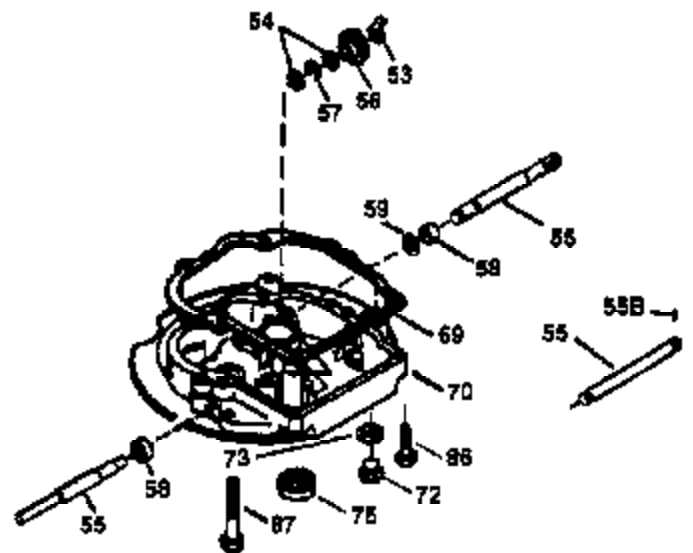

ILLUSTRATION SHOWS TYPICAL PARTS ONLY. ORDER BY PART NUMBER. PARTS NOT LISTED ARE SUPPLIED BY OEM.

VIEW 2 OF 3

Ref #	Part Number	Qty	Description
12A	36558	1	Breather Cover & Tube (Incl. 12B)
19	31361	1	Extension Spring
69	35261	1	* Mounting Flange Gasket
70	34311D	1	Mounting Flange (Incl. 72 thru 83)
72	36083	1	Oil Drain Plug
75	27897	1	Oil Seal
86	650488	6	Screw, 1/4-20 x 1-1/4"
182	6201	2	Screw, 1/4-28 x 7/8"
185	36544	1	Intake Pipe
186	34358	1	Governor Link
223	650451	2	Screw, 1/4-20 x 1"
238	650932	2	Screw, 10-32 x 49/64"
239	34338	1	* Air Cleaner Gasket
245	35066	1	Air Cleaner Filter
250	35065	1	Air Cleaner Cover
287	650926	2	Screw, 8-32 x 21/64"
298	28763	1	Screw, 10-32 x 35/64"
300	36916	1	Fuel Tank (Incl. 292 & 301)
301	36246	1	Fuel Cap
370K	36695	1	Starter Decal
390	590694	1	Rewind Starter (NOTE: This engine could have been built with 590737 starter. Refer to the design of the rope pulley strength ribs for part identification. Individual starter parts do not interchange.)
900	0	1	Replacement Engine 750779, order from 71-999
900	0	1	Replacement S/B 750713A, order from 71-999