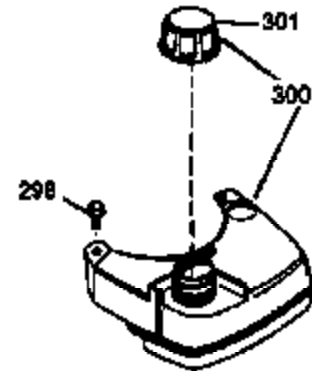

ILLUSTRATION SHOWS TYPICAL PARTS ONLY. ORDER BY PART NUMBER. PARTS NOT LISTED ARE SUPPLIED BY OEM.

VIEW 2 OF 3

Ref #	Part Number	Qty	Description
19	36281	1	Extension Spring
69	35261	1	* Mounting Flange Gasket
70	36249A	1	Mounting Flange (Incl. 72 thru 83)
72	30572	1	Oil Drain Plug
73	28833	1	Drain Plug Gasket
75	27897	1	Oil Seal
86	650488	6	Screw, 1/4-20 x 1-1/4"
182	6201	2	Screw, 1/4-28 x 7/8"
185	31384A	1	Intake Pipe (Incl. 224)
186	34337	1	Governor Link
223	650451	2	Screw, 1/4-20 x 1"
238	650806	2	Screw, 10-32 x 5/8"
239	34338	1	* Air Cleaner Gasket
245	34340	1	Air Cleaner Filter
250	34341B	1	Air Cleaner Cover
287	650926	2	Screw, 8-32 x 21/64"
300	35586	1	Fuel Tank (Incl. 292 & 301)
301	35355	1	Fuel Cap
390	590732	1	Rewind Starter (NOTE: This engine could have been built with 590688 starter. Refer to the design of the air intake louvers for part identification. Individual starter parts do not interchange.)