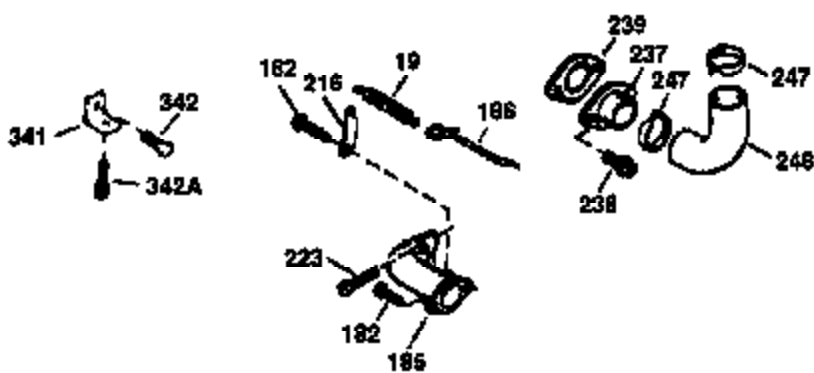

ILLUSTRATION SHOWS TYPICAL PARTS ONLY. ORDER BY PART NUMBER. PARTS NOT LISTED ARE SUPPLIED BY OEM.

VIEW 2 OF 3

Ref #	Part Number	Qty	Description
19	36281	1	Extension Spring
69	35261	1	* Mounting Flange Gasket
70	36249A	1	Mounting Flange (Incl. 72 thru 83)
72	30572	1	Oil Drain Plug
73	28833	1	Drain Plug Gasket
75	27897	1	Oil Seal
86	650488	6	Screw, 1/4-20 x 1-1/4"
182	6201	2	Screw, 1/4-28 x 7/8"
185	31384A	1	Intake Pipe (Incl. 224)
186	34337	1	Governor Link
223	650451	2	Screw, 1/4-20 x 1"
238	650806	2	Screw, 10-32 x 5/8"
239	34338	1	* Air Cleaner Gasket
245	34340	1	Air Cleaner Filter
250	34341B	1	Air Cleaner Cover
287	650926	2	Screw, 8-32 x 21/64"
300	35586	1	Fuel Tank (Incl. 292 & 301)
301	35355	1	Fuel Cap
390	590732	1	Rewind Starter (NOTE: This engine could have been built with 590688 starter. Refer to the design of the air intake louvers for part identification. Individual starter parts do not interchange.)