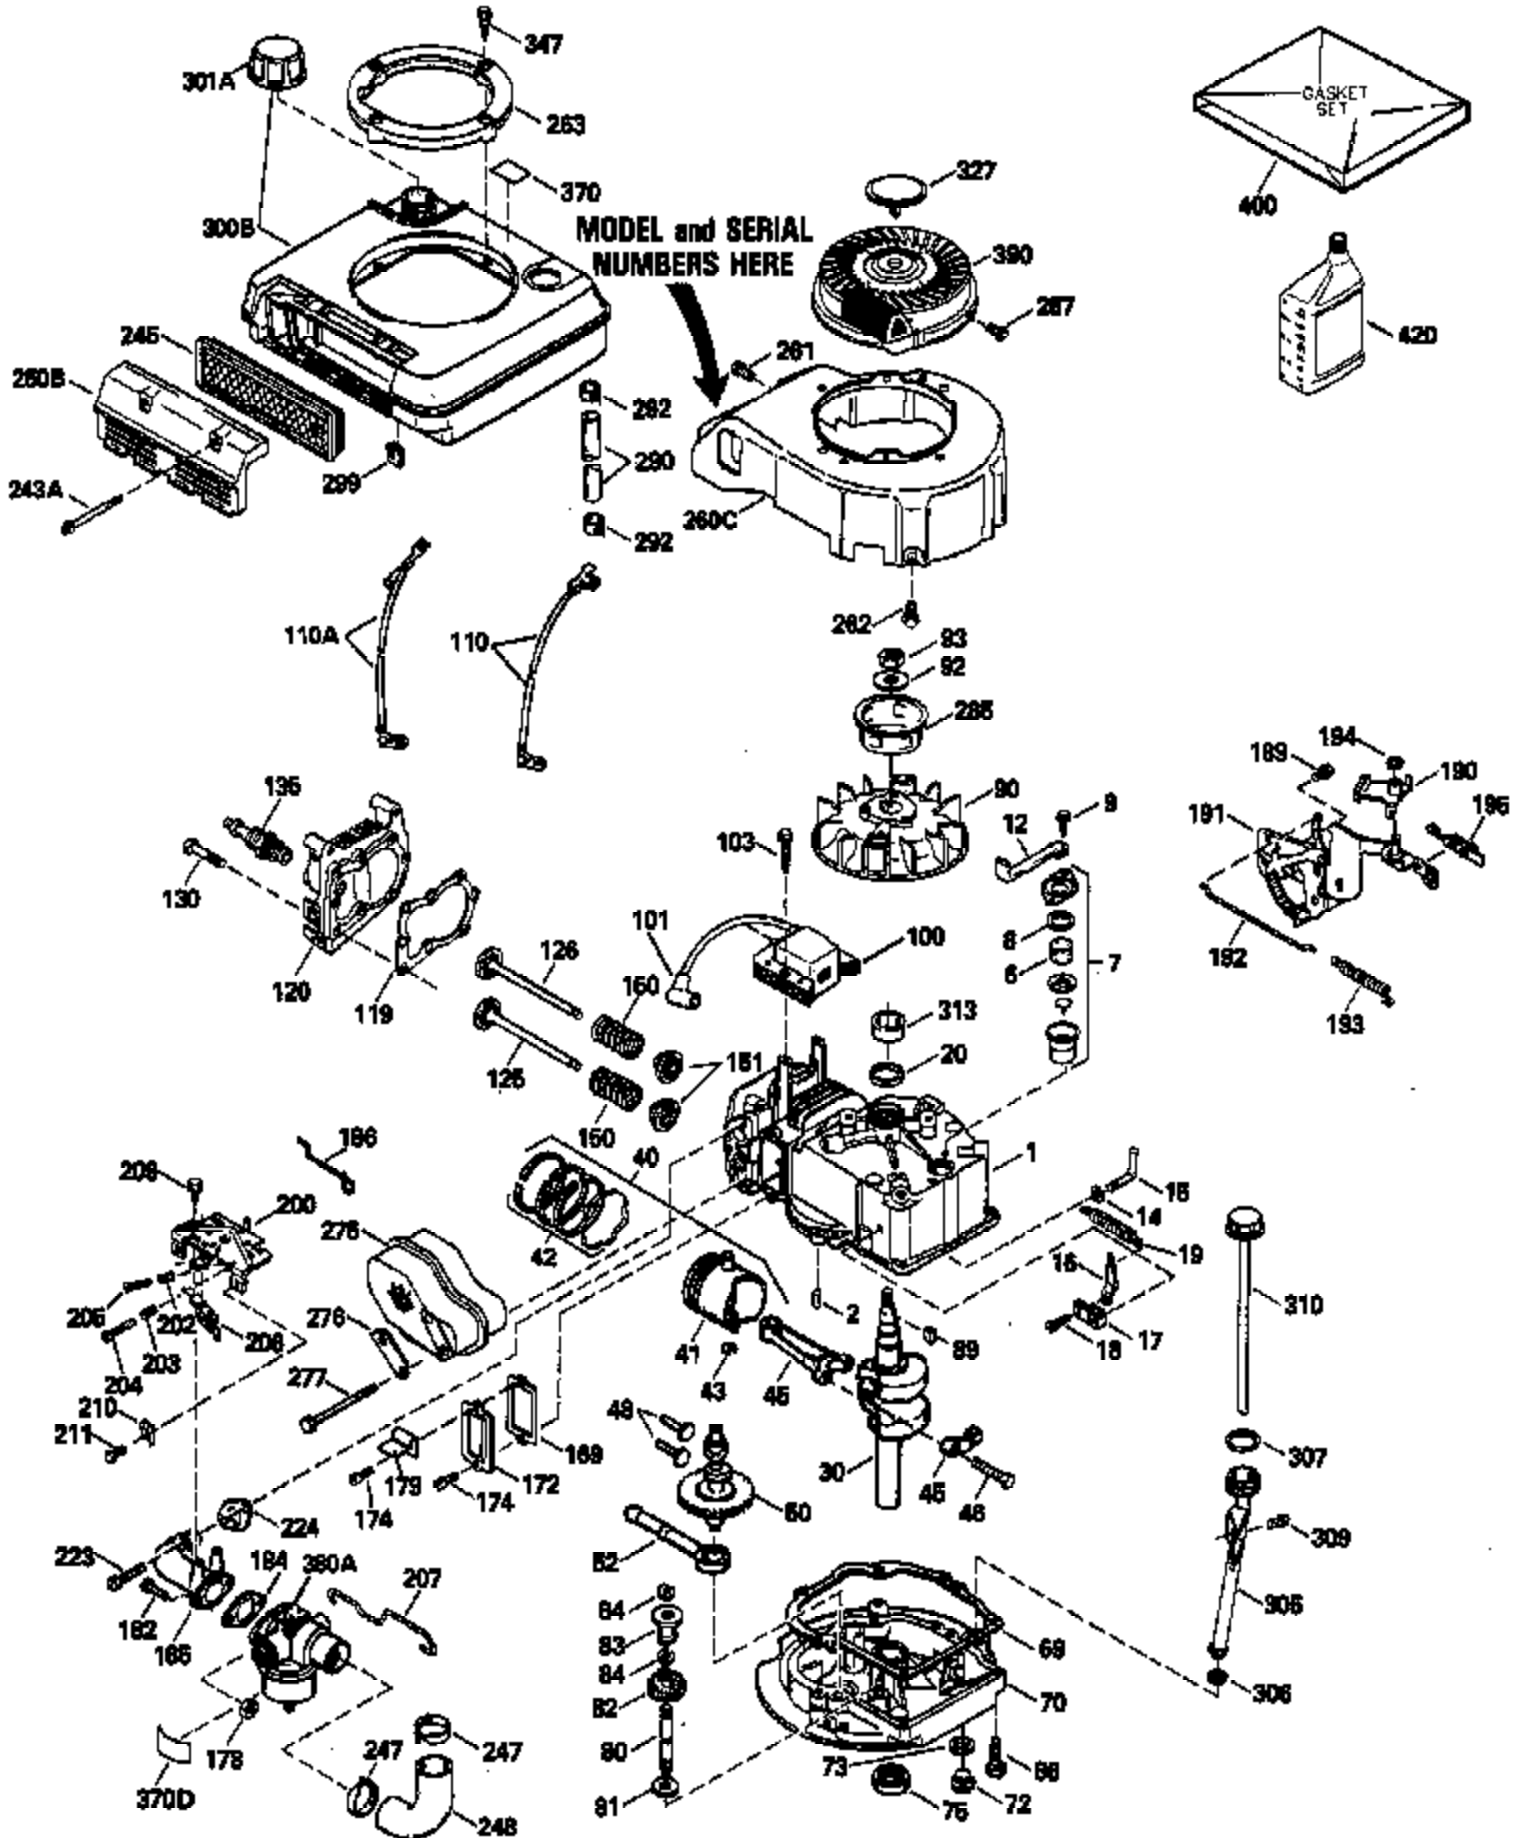

ILLUSTRATION SHOWS TYPICAL PARTS ONLY. ORDER BY PART NUMBER. PARTS NOT LISTED ARE SUPPLIED BY OEM.

Ref #	Part Number	Qty	Description
1	36478	1	Cylinder (Incl. 2,20 & 125)
2	26727	2	Dowel Pin
6	33734	1	Breather Element
7	34214A	1	Breather Ass'y. (Incl. 6,8,9,12,12B)
8	33735	1	* Breather Gasket
9	30200	2	Screw, 10-24 x 9/16"
12B	34695	1	Breather Tube Elbow
12	33886	1	Breather Tube
14	28277	1	Washer
15	30589	1	Governor Rod (Incl. 14)
16	32651	1	Governor Lever
17	31335	1	Governor Lever Clamp
18	650548	1	Screw, 8-32 x 5/16"
19	35998	1	Extension Spring
20	32600	1	Oil Seal
30	36215A	1	Crankshaft
40	36073	1	Piston, Pin & Ring Set (Std.)
40	36074	1	Piston, Pin & Ring Set (.010" OS)
40	36075	1	Piston, Pin & Ring Set (.020" OS)
41	36070	1	Piston & Pin Ass'y. (Std.) (Incl. 43)
41	36071	1	Piston & Pin Ass'y. (.010" OS) (Incl. 43)
41	36072	1	Piston & Pin Ass'y. (.020" OS) (Incl. 43)
42	36076	1	Ring Set (Std.)
42	36077	1	Ring Set (.010" OS)
42	36078	1	Ring Set (.020" OS)
43	20381	2	Piston Pin Retaining Ring
45	30963B	1	Connecting Rod Ass'y. (Incl. 46)
46	32610A	2	Connecting Rod Bolt
48	27241	2	Valve Lifter
50	35992	1	Camshaft (MCR)
52	29914	1	Oil Pump Ass'y.
69	35261	1	* Mounting Flange Gasket
70	34311D	1	Mounting Flange (Incl. 72 thru 83)
72	36083	1	Oil Drain Plug
75	27897	1	Oil Seal
80	30574A	1	Governor Shaft
81	30590A	1	Washer
82	30591	1	Governor Gear Ass'y.(Incl. 81)
83	30588A	1	Governor Spool
86	650488	6	Screw, 1/4-20 x 1-1/4"
89	611004	1	Flywheel Key
90	611112	1	Flywheel
92	650815	1	Belleville Washer
93	650816	1	Flywheel Nut
100	34443A	1	Solid State Ignition
101	610118	1	Spark Plug Cover
103	651007	2	Screw, Torx T-15, 10-24 x 15/16"
110	34961	1	Ground Wire
119	36477	1	* Cylinder Head Gasket
120	36476	1	Cylinder Head
125	36471	1	Exhaust Valve (Std.) (Incl. 151)
125	36472	1	Exhaust Valve (1/32" OS) (Incl. 151)
126	29314B	1	Intake Valve (Std.) (Incl. 151)
126	29315C	1	Intake Valve (1/32" OS) (Incl. 151)
130	6021A	8	Screw, 5/16-18 x 1-1/2"
135	35395	1	Resistor Spark Plug (RJ19LM)
150	35991	2	Valve Spring
151	31673	2	Valve Spring Cap