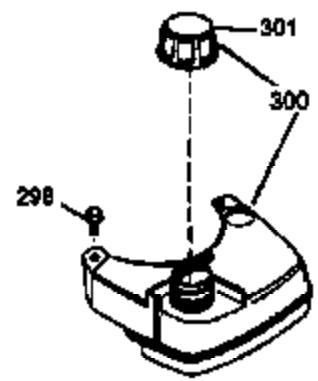

ILLUSTRATION SHOWS TYPICAL PARTS ONLY. ORDER BY PART NUMBER. PARTS NOT LISTED ARE SUPPLIED BY OEM.

VIEW 2 OF 3

Ref #	Part Number	Qty	Description
19	35998	1	Extension Spring
69	35261	1	* Mounting Flange Gasket
70	34311D	1	Mounting Flange (Incl. 72 thru 83)
72	36083	1	Oil Drain Plug
75	27897	1	Oil Seal
86	650488	6	Screw, 1/4-20 x 1-1/4"
166	36600	1	Engine Shroud
182	6201	2	Screw, 1/4-28 x 7/8"
185	36544	1	Intake Pipe (Incl. 224)
186	36255	1	Governor Link
223	650451	2	Screw, 1/4-20 x 1"
238	650932	2	Screw, 10-32 x 49/64"
239	34338	1	* Air Cleaner Gasket
245	35066	1	Air Cleaner Filter
250	35986	1	Air Cleaner Cover
287	650926	2	Screw, 8-32 x 21/64"
300	35586	1	Fuel Tank (Incl. 292 & 301)
301	35355	1	Fuel Cap
347	650898A	3	Screw, 10-32 x 27/32"
390	590702	1	Rewind Starter (NOTE: This engine could have been built with 590637 starter. Refer to the design of the air intake louvers for part identification. Individual starter parts do not interchange.)