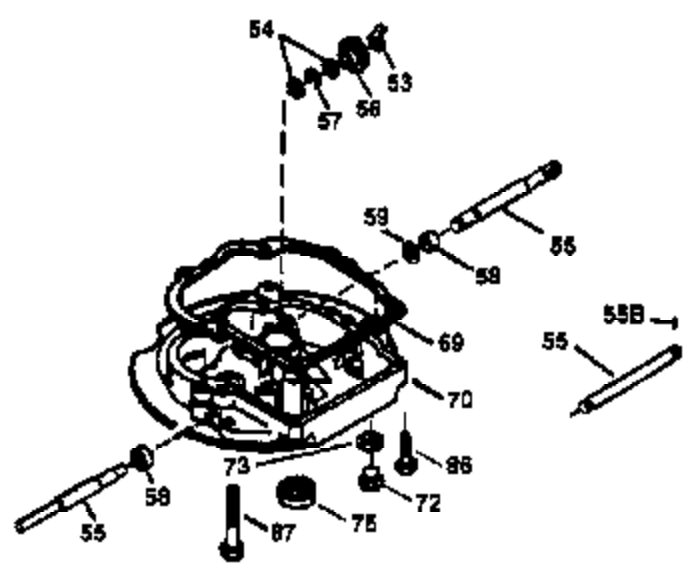

ILLUSTRATION SHOWS TYPICAL PARTS ONLY. ORDER BY PART NUMBER. PARTS NOT LISTED ARE SUPPLIED BY OEM.

VIEW 2 OF 3

Ref #	Part Number	Qty	Description
19	35998	1	Extension Spring
69	35261	1	* Mounting Flange Gasket
70	34311D	1	Mounting Flange (Incl. 72 thru 83)
72	36083	1	Oil Drain Plug
75	27897	1	Oil Seal
86	650488	6	Screw, 1/4-20 x 1-1/4"
166	36600	1	Engine Shroud
182	6201	2	Screw, 1/4-28 x 7/8"
185	36544	1	Intake Pipe (Incl. 224)
186	36255	1	Governor Link
223	650451	2	Screw, 1/4-20 x 1"
238	650932	2	Screw, 10-32 x 49/64"
239	34338	1	* Air Cleaner Gasket
245	35066	1	Air Cleaner Filter
250	35986	1	Air Cleaner Cover
287	650926	2	Screw, 8-32 x 21/64"
300	35586	1	Fuel Tank (Incl. 292 & 301)
301	35355	1	Fuel Cap
347	650898A	3	Screw, 10-32 x 27/32"
390	590702	1	Rewind Starter (NOTE: This engine could have been built with 590637 starter. Refer to the design of the air intake louvers for part identification. Individual starter parts do not interchange.)