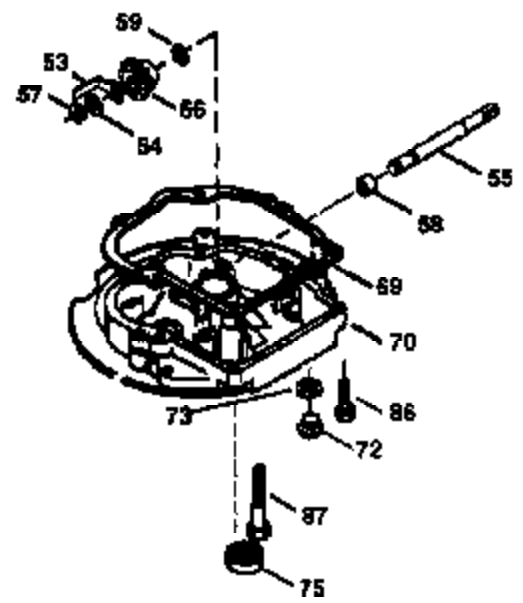

ILLUSTRATION SHOWS TYPICAL PARTS ONLY. ORDER BY PART NUMBER. PARTS NOT LISTED ARE SUPPLIED BY OEM.

VIEW 2 OF 3

Ref #	Part Number	Qty	Description
19	35998	1	Extension Spring
69	35261	1	* Mounting Flange Gasket
70	34311D	1	Mounting Flange (Incl. 72 thru 83)
72	36083	1	Oil Drain Plug
75	27897	1	Oil Seal
86	650488	6	Screw, 1/4-20 x 1-1/4"
166	36600	1	Engine Shroud
182	6201	2	Screw, 1/4-28 x 7/8"
185	36544	1	Intake Pipe (Incl. 224)
186	36255	1	Governor Link
223	650451	2	Screw, 1/4-20 x 1"
238	650932	2	Screw, 10-32 x 49/64"
239	34338	1	* Air Cleaner Gasket
245	35066	1	Air Cleaner Filter
250	35986	1	Air Cleaner Cover
287	650926	2	Screw, 8-32 x 21/64"
300	35586	1	Fuel Tank (Incl. 292 & 301)
301	35355	1	Fuel Cap
347	650898A	3	Screw, 10-32 x 27/32"
390	590702	1	Rewind Starter (NOTE: This engine could have been built with 590637 starter. Refer to the design of the air intake louvers for part identification. Individual starter parts do not interchange.)