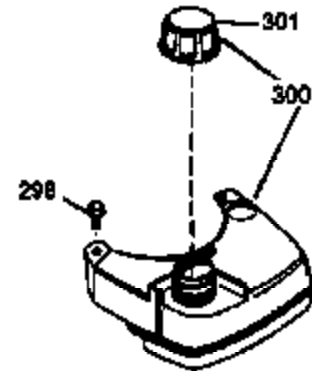

ILLUSTRATION SHOWS TYPICAL PARTS ONLY. ORDER BY PART NUMBER. PARTS NOT LISTED ARE SUPPLIED BY OEM.

VIEW 2 OF 3

Ref #	Part Number	Qty	Description
19	31361	1	Extension Spring
69	35261	1	* Mounting Flange Gasket
70	34311D	1	Mounting Flange (Incl. 72 thru 83)
72	36083	1	Oil Drain Plug
75	27897	1	Oil Seal
86	650488	6	Screw, 1/4-20 x 1-1/4"
182	6201	2	Screw, 1/4-28 x 7/8"
185	31384A	1	Intake Pipe (Incl. 224)
186	34358	1	Governor Link
223	650451	2	Screw, 1/4-20 x 1"
238	650806	2	Screw, 10-32 x 5/8"
239	34338	1	* Air Cleaner Gasket
245	34340	1	Air Cleaner Filter
250	36213	1	Air Cleaner Cover
263	36240	1	Trim Ring
287	650926	2	Screw, 8-32 x 21/64"
300	35586	1	Fuel Tank (Incl. 292 & 301)
301	36246	1	Fuel Cap
361	650844	1	Screw, 1/4-20 x 3/4"
390	590694	1	Rewind Starter (NOTE: This engine could have been built with 590686 starter. Refer to the design of the air intake louvers for part identification. Individual starter parts do not interchange.)