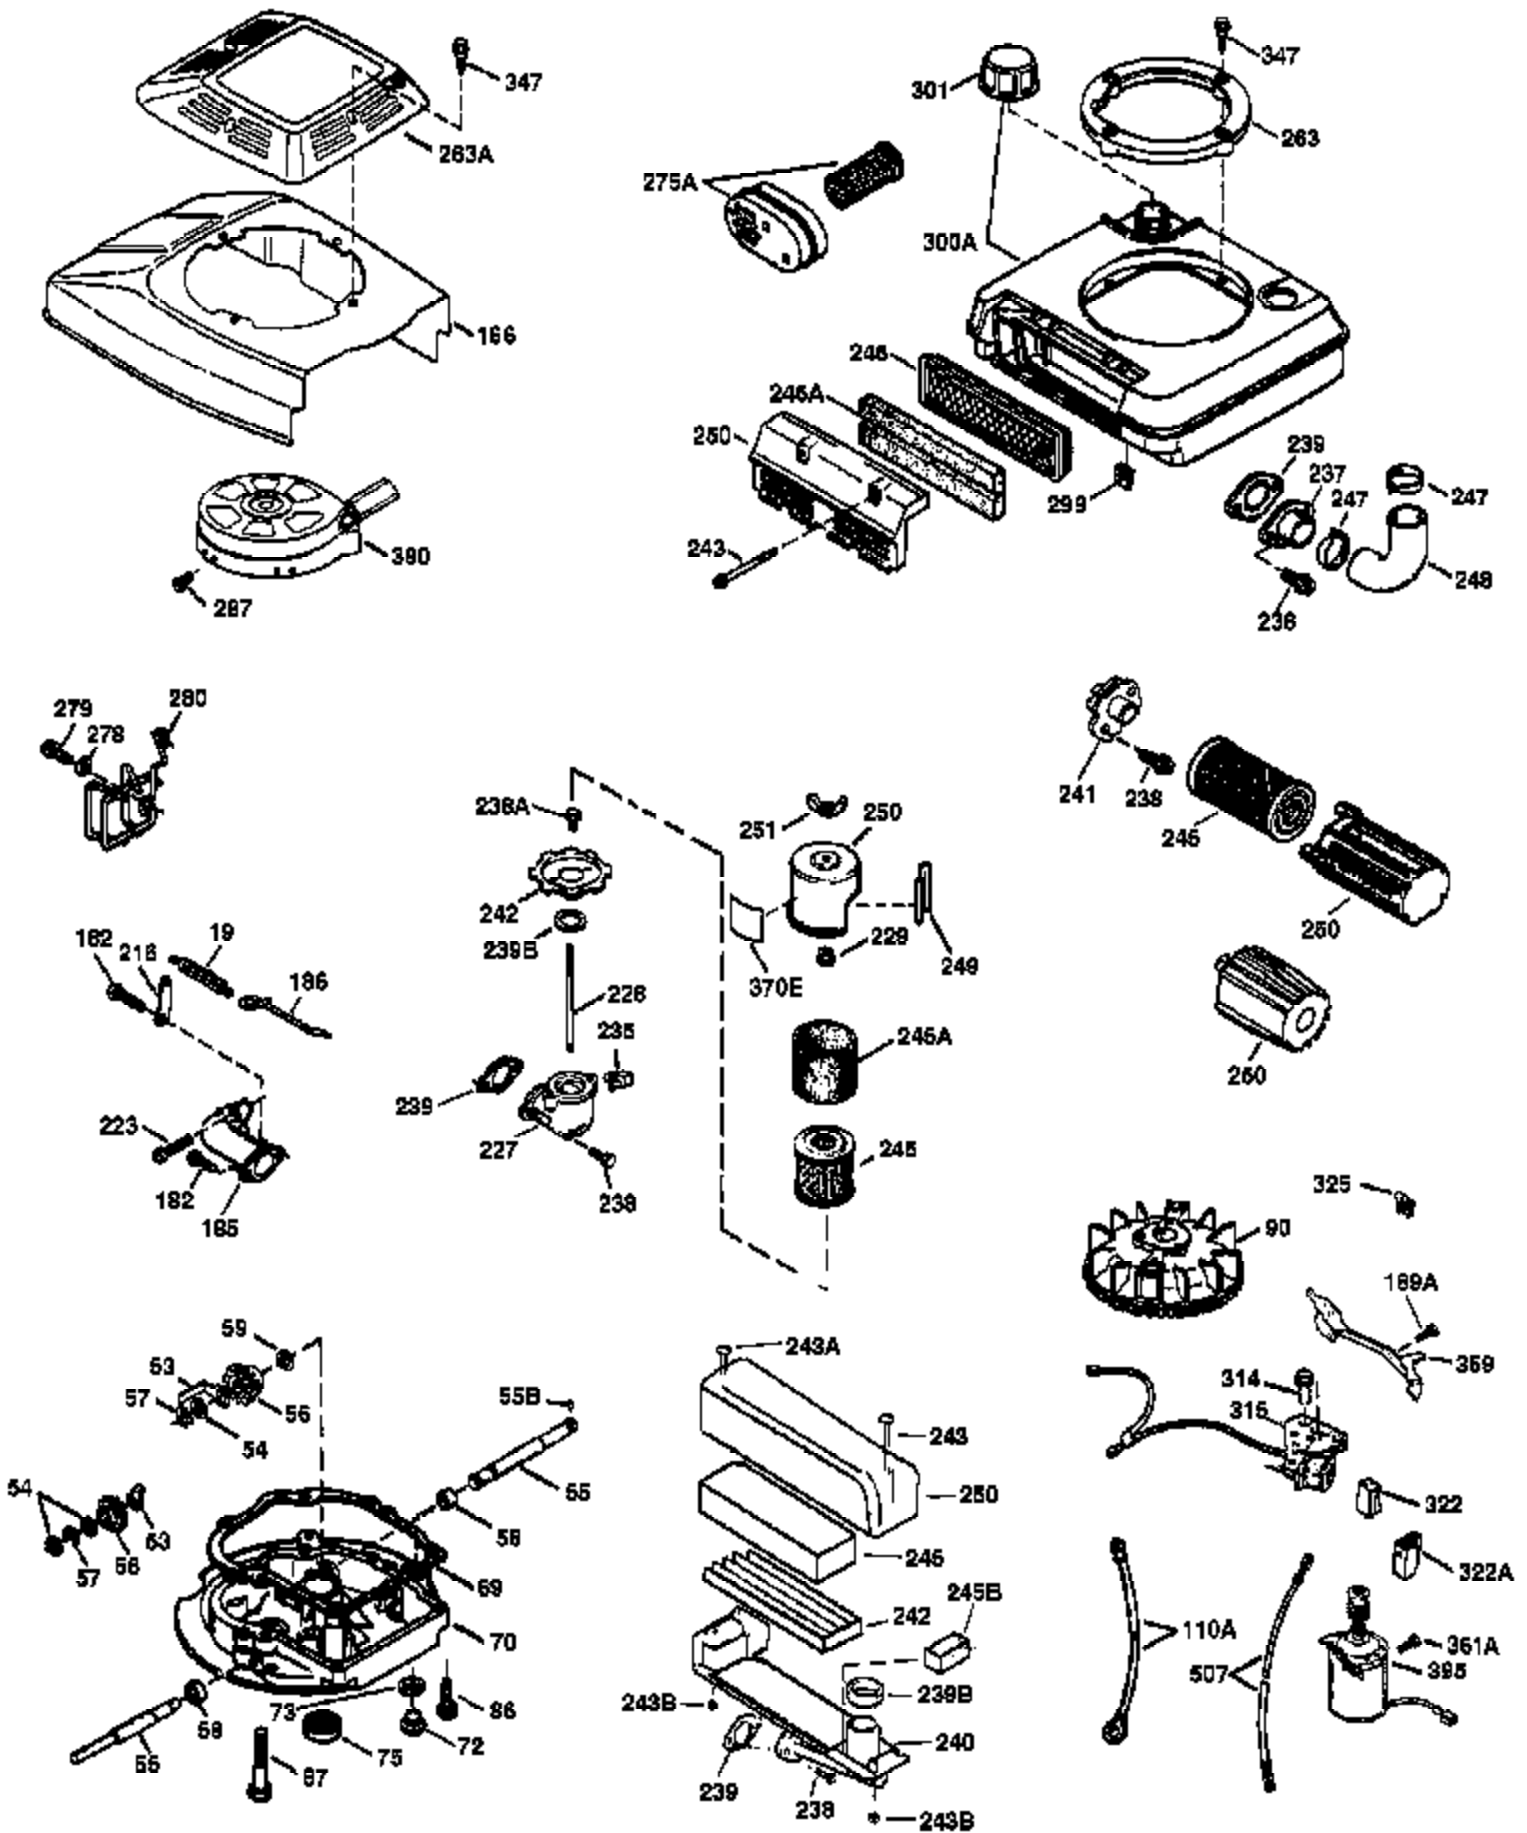

Ref #	Part Number	Qty	Description
19	36281	1	Extension Spring
69	35261	1	* Mounting Flange Gasket
70	36249A	1	Mounting Flange (Incl. 72 thru 83)
72	30572	1	Oil Drain Plug
73	28833	1	Drain Plug Gasket
75	27897	1	Oil Seal
86	650488	6	Screw, 1/4-20 x 1-1/4"
90	611112	1	Flywheel
110A	36230	1	Ground Wire
182	6201	2	Screw, 1/4-28 x 7/8"
185	31384A	1	Intake Pipe (Incl. 224)
186	34337	1	Governor Link
223	650451	2	Screw, 1/4-20 x 1"
238	650806	2	Screw, 10-32 x 5/8"
239	34338	1	* Air Cleaner Gasket
240	34858	1	Air Cleaner Body
245	34340	1	Air Cleaner Filter
250	34341B	1	Air Cleaner Cover
275A	36664	1	Spark Arrestor Muffler (Optional) (Incl. 284,284A,416 & 417)
287	650926	2	Screw, 8-32 x 21/64"
301	36246	1	Fuel Cap
390	590732	1	Rewind Starter (NOTE: This engine could have been built with 590688 starter. Refer to the design of the air intake louvers for part identification. Individual starter parts do not interchange.)