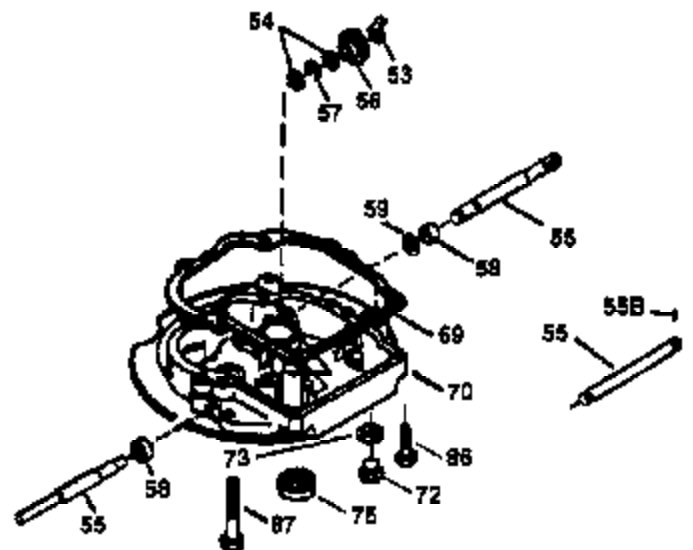

ILLUSTRATION SHOWS TYPICAL PARTS ONLY. ORDER BY PART NUMBER. PARTS NOT LISTED ARE SUPPLIED BY OEM.

VIEW 2 OF 3

Ref #	Part Number	Qty	Description
12A	36558	1	Breather Cover & Tube
19	36281	1	Extension Spring
69	35261	1	* Mounting Flange Gasket
70	36249A	1	Mounting Flange (Incl. 72 thru 83)
72	30572	1	Oil Drain Plug (Incl. 73)
73	28833	1	Drain Plug Gasket
75	27897	1	Oil Seal
86	650488	6	Screw, 1/4-20 x 1-1/4"
182	6201	2	Screw, 1/4-28 x 7/8"
185	31384A	1	Intake Pipe (Incl. 224)
186	34337	1	Governor Link
223	650451	2	Screw, 1/4-20 x 1"
238	650806	2	Screw, 10-32 x 5/8"
239	34338	1	* Air Cleaner Gasket
245	34340	1	Air Cleaner Filter
250	34341B	1	Air Cleaner Cover
287	650926	2	Screw, 8-32 x 21/64"
300	35586	1	Fuel Tank (Incl. 292 & 301)
301	36246	1	Fuel Cap
370K	36695	1	Starter Decal
390	590732	1	Rewind Starter (NOTE: This engine could have been built with 590738 starter. Refer to the design of the rope pulley strength ribs for part identification. Individual starter parts do not interchange. Refer to service bulletin 116.)