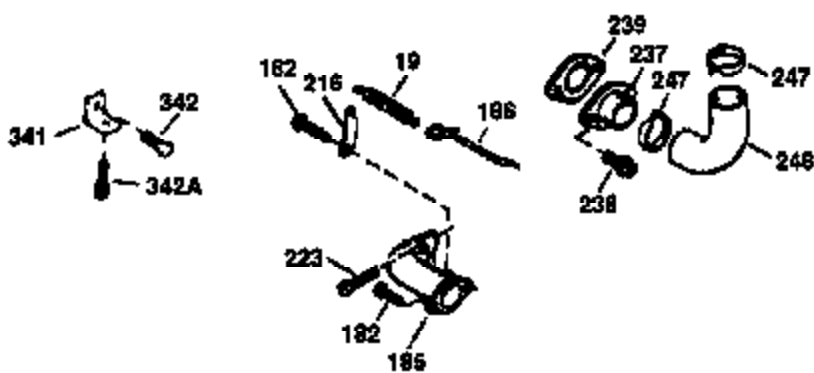

ILLUSTRATION SHOWS TYPICAL PARTS ONLY. ORDER BY PART NUMBER. PARTS NOT LISTED ARE SUPPLIED BY OEM.

VIEW 2 OF 3

Ref #	Part Number	Qty	Description
19	35998	1	Extension Spring
69	35261	1	* Mounting Flange Gasket
70	34311D	1	Mounting Flange (Incl. 72 thru 83)
72	36083	1	Oil Drain Plug
75	27897	1	Oil Seal
86	650488	6	Screw, 1/4-20 x 1-1/4"
166	36600	1	Engine Shroud
182	6201	2	Screw, 1/4-28 x 7/8"
185	36544	1	Intake Pipe (Incl. 224)
186	36255	1	Governor Link
223	650451	2	Screw, 1/4-20 x 1"
238	650932	2	Screw, 10-32 x 49/64"
239	34338	1	* Air Cleaner Gasket
245	35066	1	Air Cleaner Filter
250	35986	1	Air Cleaner Cover
287	650926	2	Screw, 8-32 x 21/64"
300	35586	1	Fuel Tank (Incl. 292 & 301)
301	35355	1	Fuel Cap
347	650898A	3	Screw, 10-32 x 27/32"
390	590702	1	Rewind Starter (NOTE: This engine could have been built with 590637 starter. Refer to the design of the air intake louvers for part identification. Individual starter parts do not interchange.)