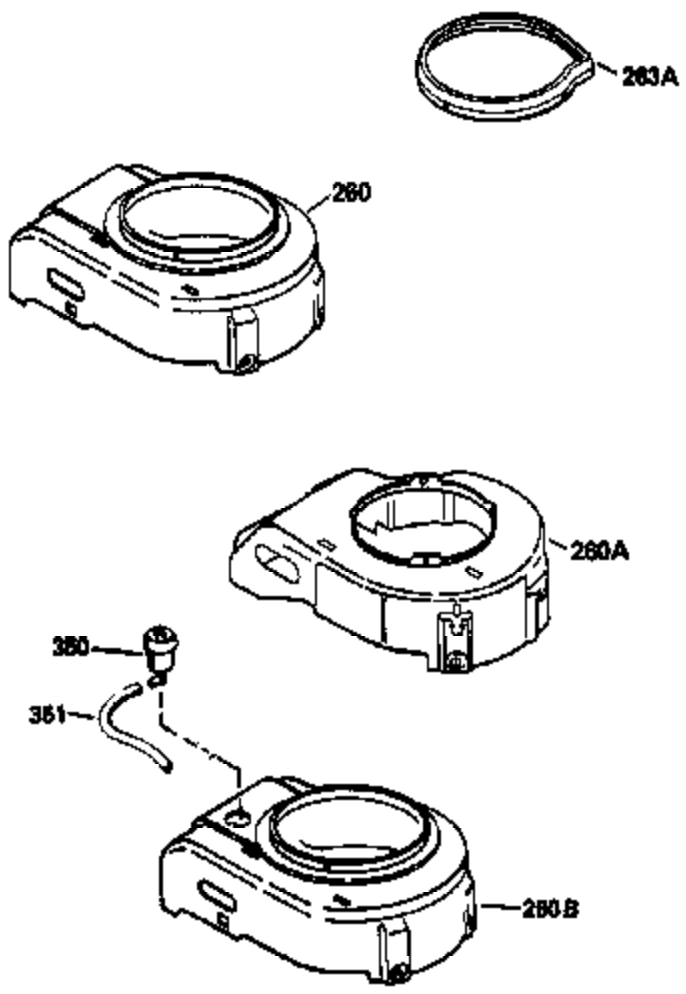

ILLUSTRATION SHOWS TYPICAL PARTS ONLY. ORDER BY PART NUMBER. PARTS NOT LISTED ARE SUPPLIED BY OEM.

Ref #	Part Number	Qty	Description
40	36073	1	Piston, Pin & Ring Set (Std.)
40	36074	1	Piston, Pin & Ring Set (.010" OS)
40	36075	1	Piston, Pin & Ring Set (.020" OS)
69	35261	1	* Mounting Flange Gasket
72	36083	1	Oil Drain Plug
72A	28534	1	Oil Drain Plug
75	27897	1	Oil Seal
86	650488	6	Screw, 1/4-20 x 1-1/4"
215	32410	1	Control Knob
238	650806	2	Screw, 10-32 x 5/8"
239	34338	1	* Air Cleaner Gasket
240	34858	1	Air Cleaner Body
250	34341B	1	Air Cleaner Cover
260	35526	1	Blower Housing
275	36473	1	Muffler (Incl. 277)
298	28763	3	Screw, 10-32 x 35/64"
300	34476A	1	Fuel Tank (Incl. 292 & 301)
301	33032	1	Fuel Cap
370A	36261	1	Lubrication Decal
370B	36507	1	Control Decal
380	632646	1	Carburetor (Incl. 184)
416	36085	1	Spark Arrestor Kit (Incl. 417)(Optional)
417	650760	1	Screw, 8-32 x 3/8" (Optional)