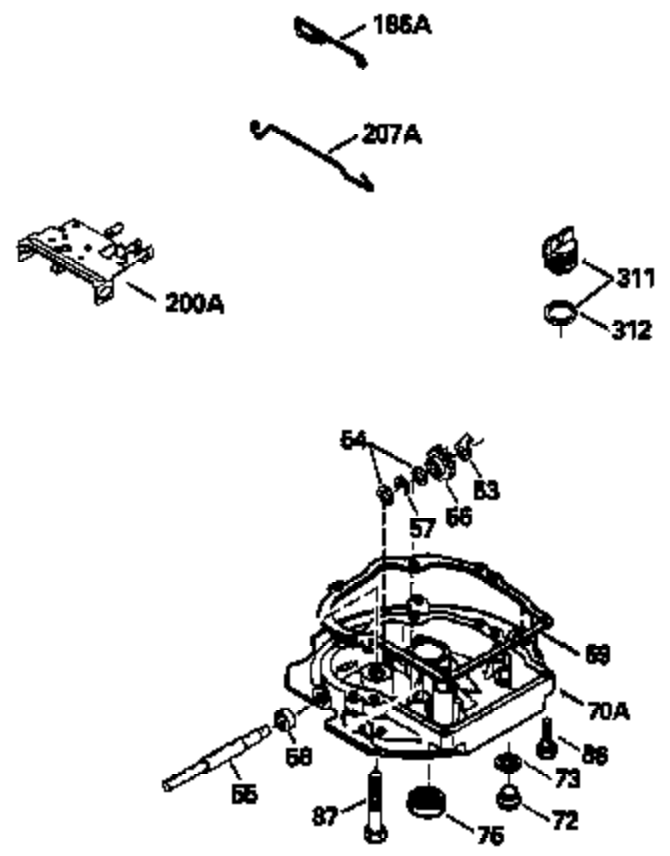

ILLUSTRATION SHOWS TYPICAL PARTS ONLY. ORDER BY PART NUMBER. PARTS NOT LISTED ARE SUPPLIED BY OEM.

Ref #	Part Number	Qty	Description
40	36073	1	Piston, Pin & Ring Set (Std.)
40	36074	1	Piston, Pin & Ring Set (.010" OS)
40	36075	1	Piston, Pin & Ring Set (.020" OS)
69	35261	1	* Mounting Flange Gasket
72	36083	1	Oil Drain Plug
72A	28534	1	Oil Drain Plug
75	27897	1	Oil Seal
86	650488	6	Screw, 1/4-20 x 1-1/4"
215	32410	1	Control Knob
238	650806	2	Screw, 10-32 x 5/8"
239	34338	1	* Air Cleaner Gasket
240	34858	1	Air Cleaner Body
250	34341B	1	Air Cleaner Cover
260	35526	1	Blower Housing
275	36473	1	Muffler (Incl. 277)
298	28763	3	Screw, 10-32 x 35/64"
300	34476A	1	Fuel Tank (Incl. 292 & 301)
301	33032	1	Fuel Cap
370A	36261	1	Lubrication Decal
370B	36507	1	Control Decal
380	632646	1	Carburetor (Incl. 184)
416	36085	1	Spark Arrestor Kit (Incl. 417)(Optional)
417	650760	1	Screw, 8-32 x 3/8" (Optional)