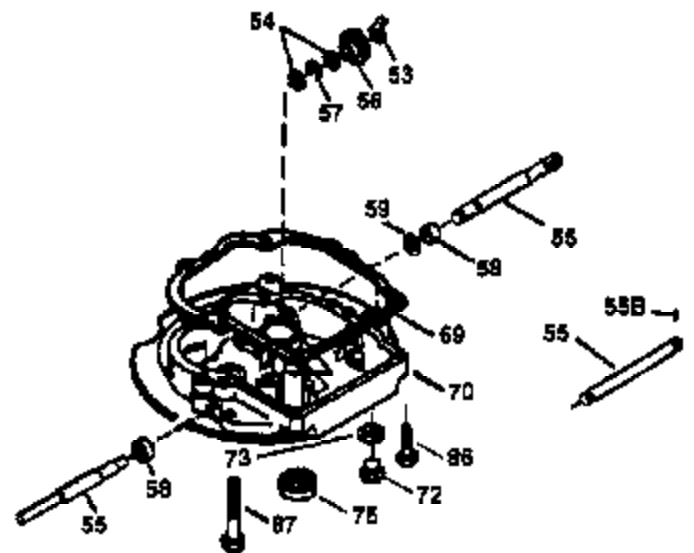

ILLUSTRATION SHOWS TYPICAL PARTS ONLY. ORDER BY PART NUMBER. PARTS NOT LISTED ARE SUPPLIED BY OEM.

VIEW 2 OF 3

Ref #	Part Number	Qty	Description
12A	36558	1	Breather Cover & Tube (Incl. 12B)
19	35998	1	Extension Spring
69	35261	1	* Mounting Flange Gasket
70	34311D	1	Mounting Flange (Incl. 72 thru 83)
72	36083	1	Oil Drain Plug
75	27897	1	Oil Seal
86	650488	6	Screw, 1/4-20 x 1-1/4"
166	36600	1	Engine Shroud
182	6201	2	Screw, 1/4-28 x 7/8"
185	36544	1	Intake Pipe
186	36255	1	Governor Link
223	650451	2	Screw, 1/4-20 x 1"
238	650932	2	Screw, 10-32 x 49/64"
239	34338	1	* Air Cleaner Gasket
245	35066	1	Air Cleaner Filter
250	35986	1	Air Cleaner Cover
287	650926	2	Screw, 8-32 x 21/64"
300	35586	1	Fuel Tank (Incl. 292 & 301)
301	36246	1	Fuel Cap
347	650898A	3	Screw, 10-32 x 27/32"
390	590702	1	Rewind Starter (NOTE: This engine could have been built with 590739 starter. Refer to the design of the rope pulley strength ribs for part identification. Individual starter parts do not interchange. Refer to service bulletin 116).