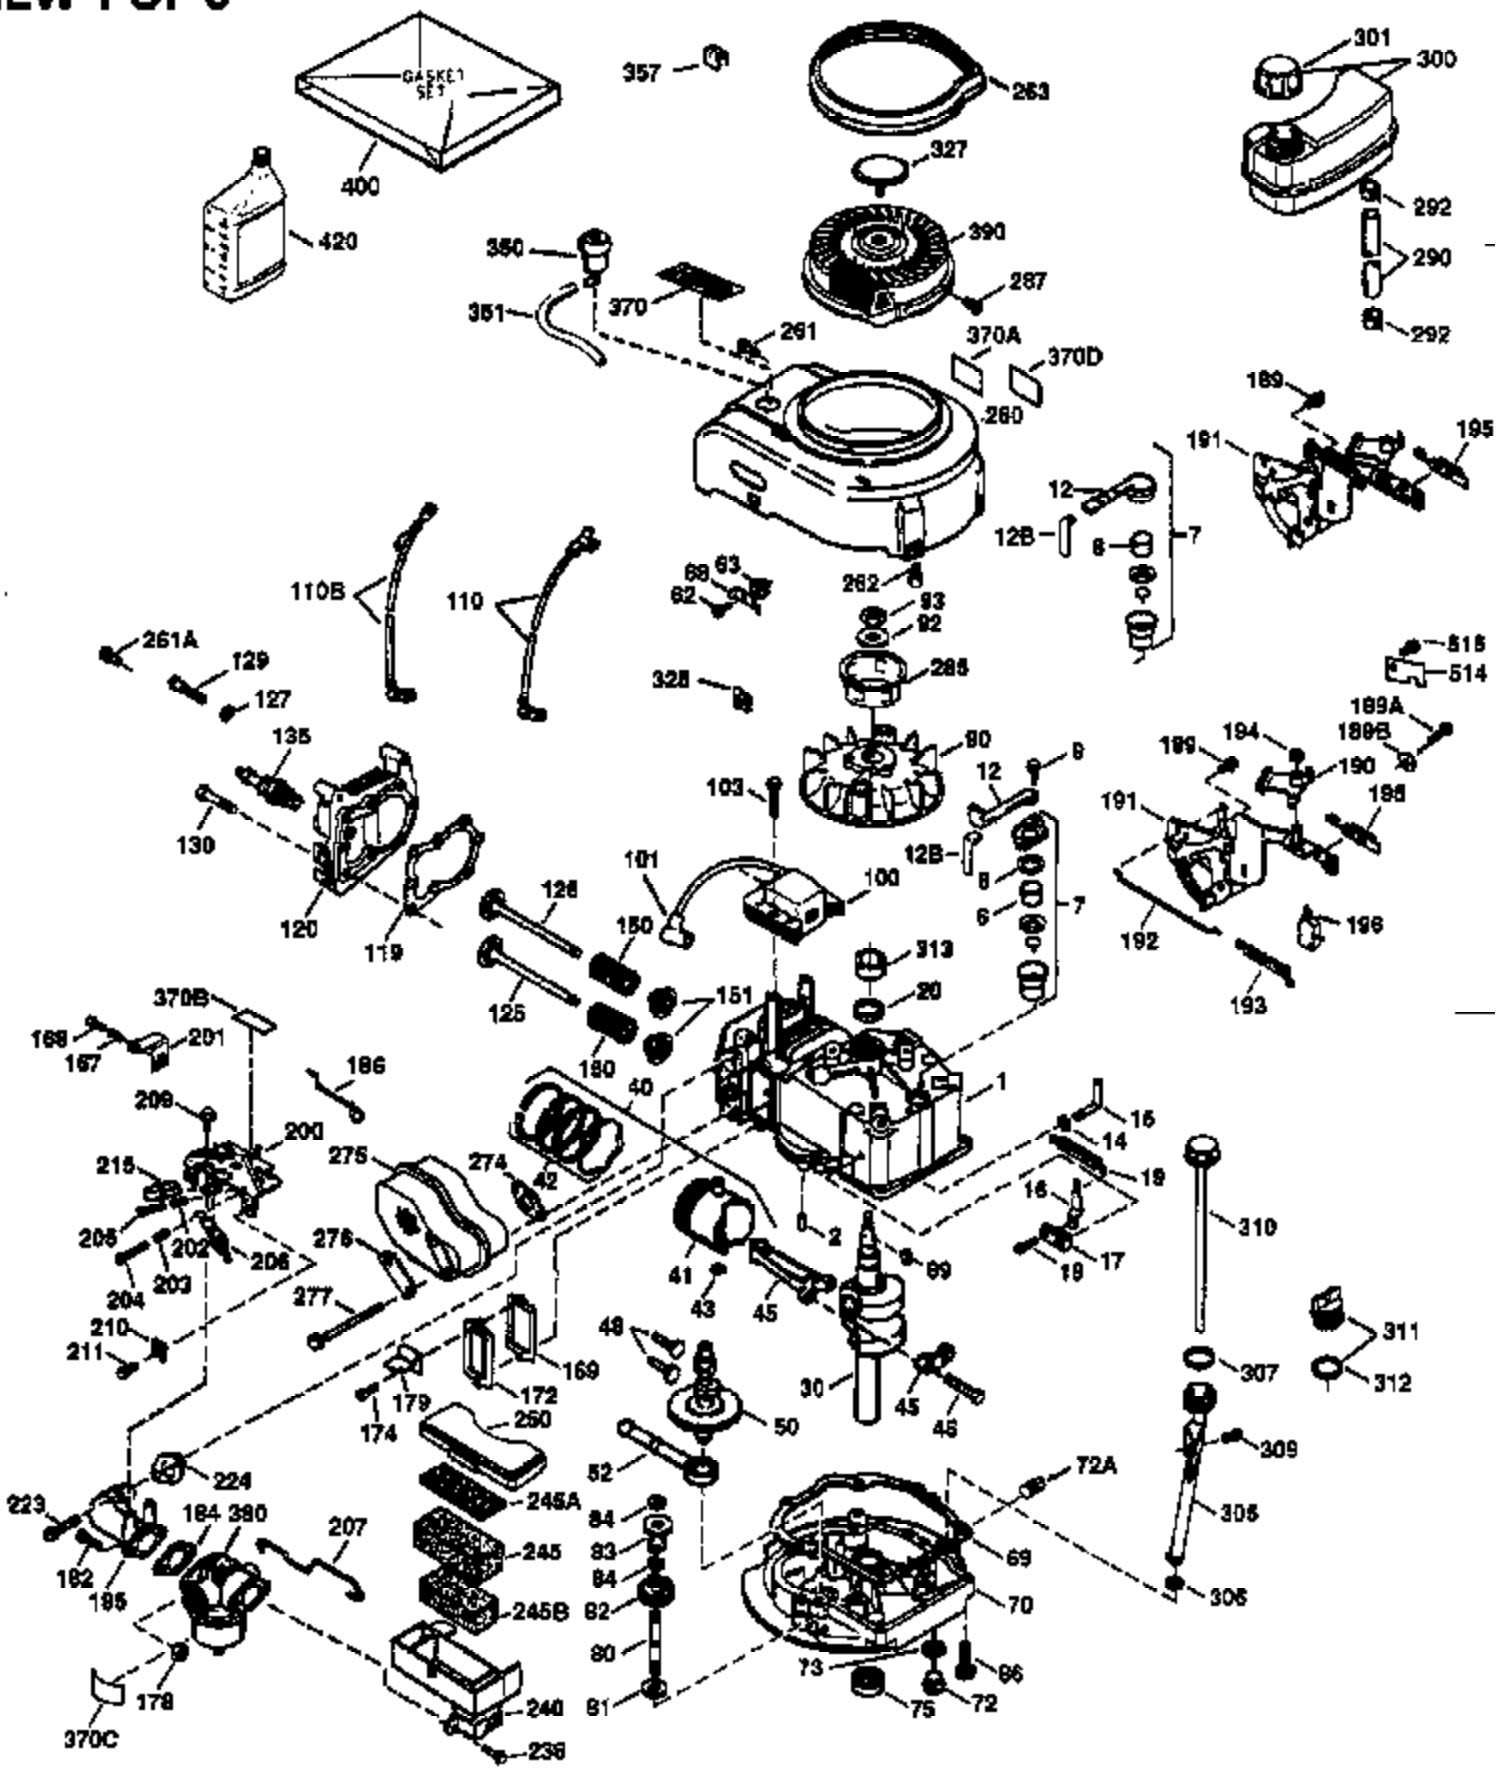

ILLUSTRATION SHOWS TYPICAL PARTS ONLY. ORDER BY PART NUMBER. PARTS NOT LISTED ARE SUPPLIED BY OEM.

VIEW 1 OF 3