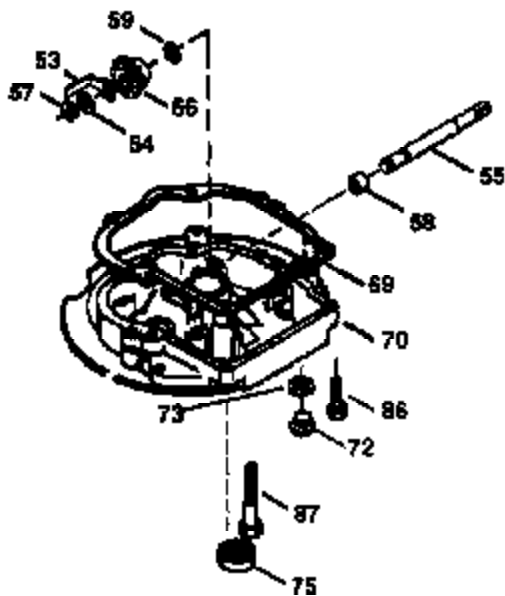

ILLUSTRATION SHOWS TYPICAL PARTS ONLY. ORDER BY PART NUMBER. PARTS NOT LISTED ARE SUPPLIED BY OEM.

VIEW 2 OF 3

Ref #	Part Number	Qty	Description
12A	36558	1	Breather Cover & Tube (Incl. 12B)
19	35998	1	Extension Spring
69	35261	1	* Mounting Flange Gasket
70	34311D	1	Mounting Flange (Incl. 72 thru 83)
72	36083	1	Oil Drain Plug
75	27897	1	Oil Seal
86	650488	6	Screw, 1/4-20 x 1-1/4"
166	36600	1	Engine Shroud
182	6201	2	Screw, 1/4-28 x 7/8"
185	36544	1	Intake Pipe
186	36255	1	Governor Link
223	650451	2	Screw, 1/4-20 x 1"
238	650932	2	Screw, 10-32 x 49/64"
239	34338	1	* Air Cleaner Gasket
245	35066	1	Air Cleaner Filter
250	35986	1	Air Cleaner Cover
287	650926	2	Screw, 8-32 x 21/64"
300	35586	1	Fuel Tank (Incl. 292 & 301)
301	36246	1	Fuel Cap
347	650898A	3	Screw, 10-32 x 27/32"
390	590702	1	Rewind Starter (NOTE: This engine could have been built with 590739 starter. Refer to the design of the rope pulley strength ribs for part identification. Individual starter parts do not interchange. Refer to service bulletin 116).