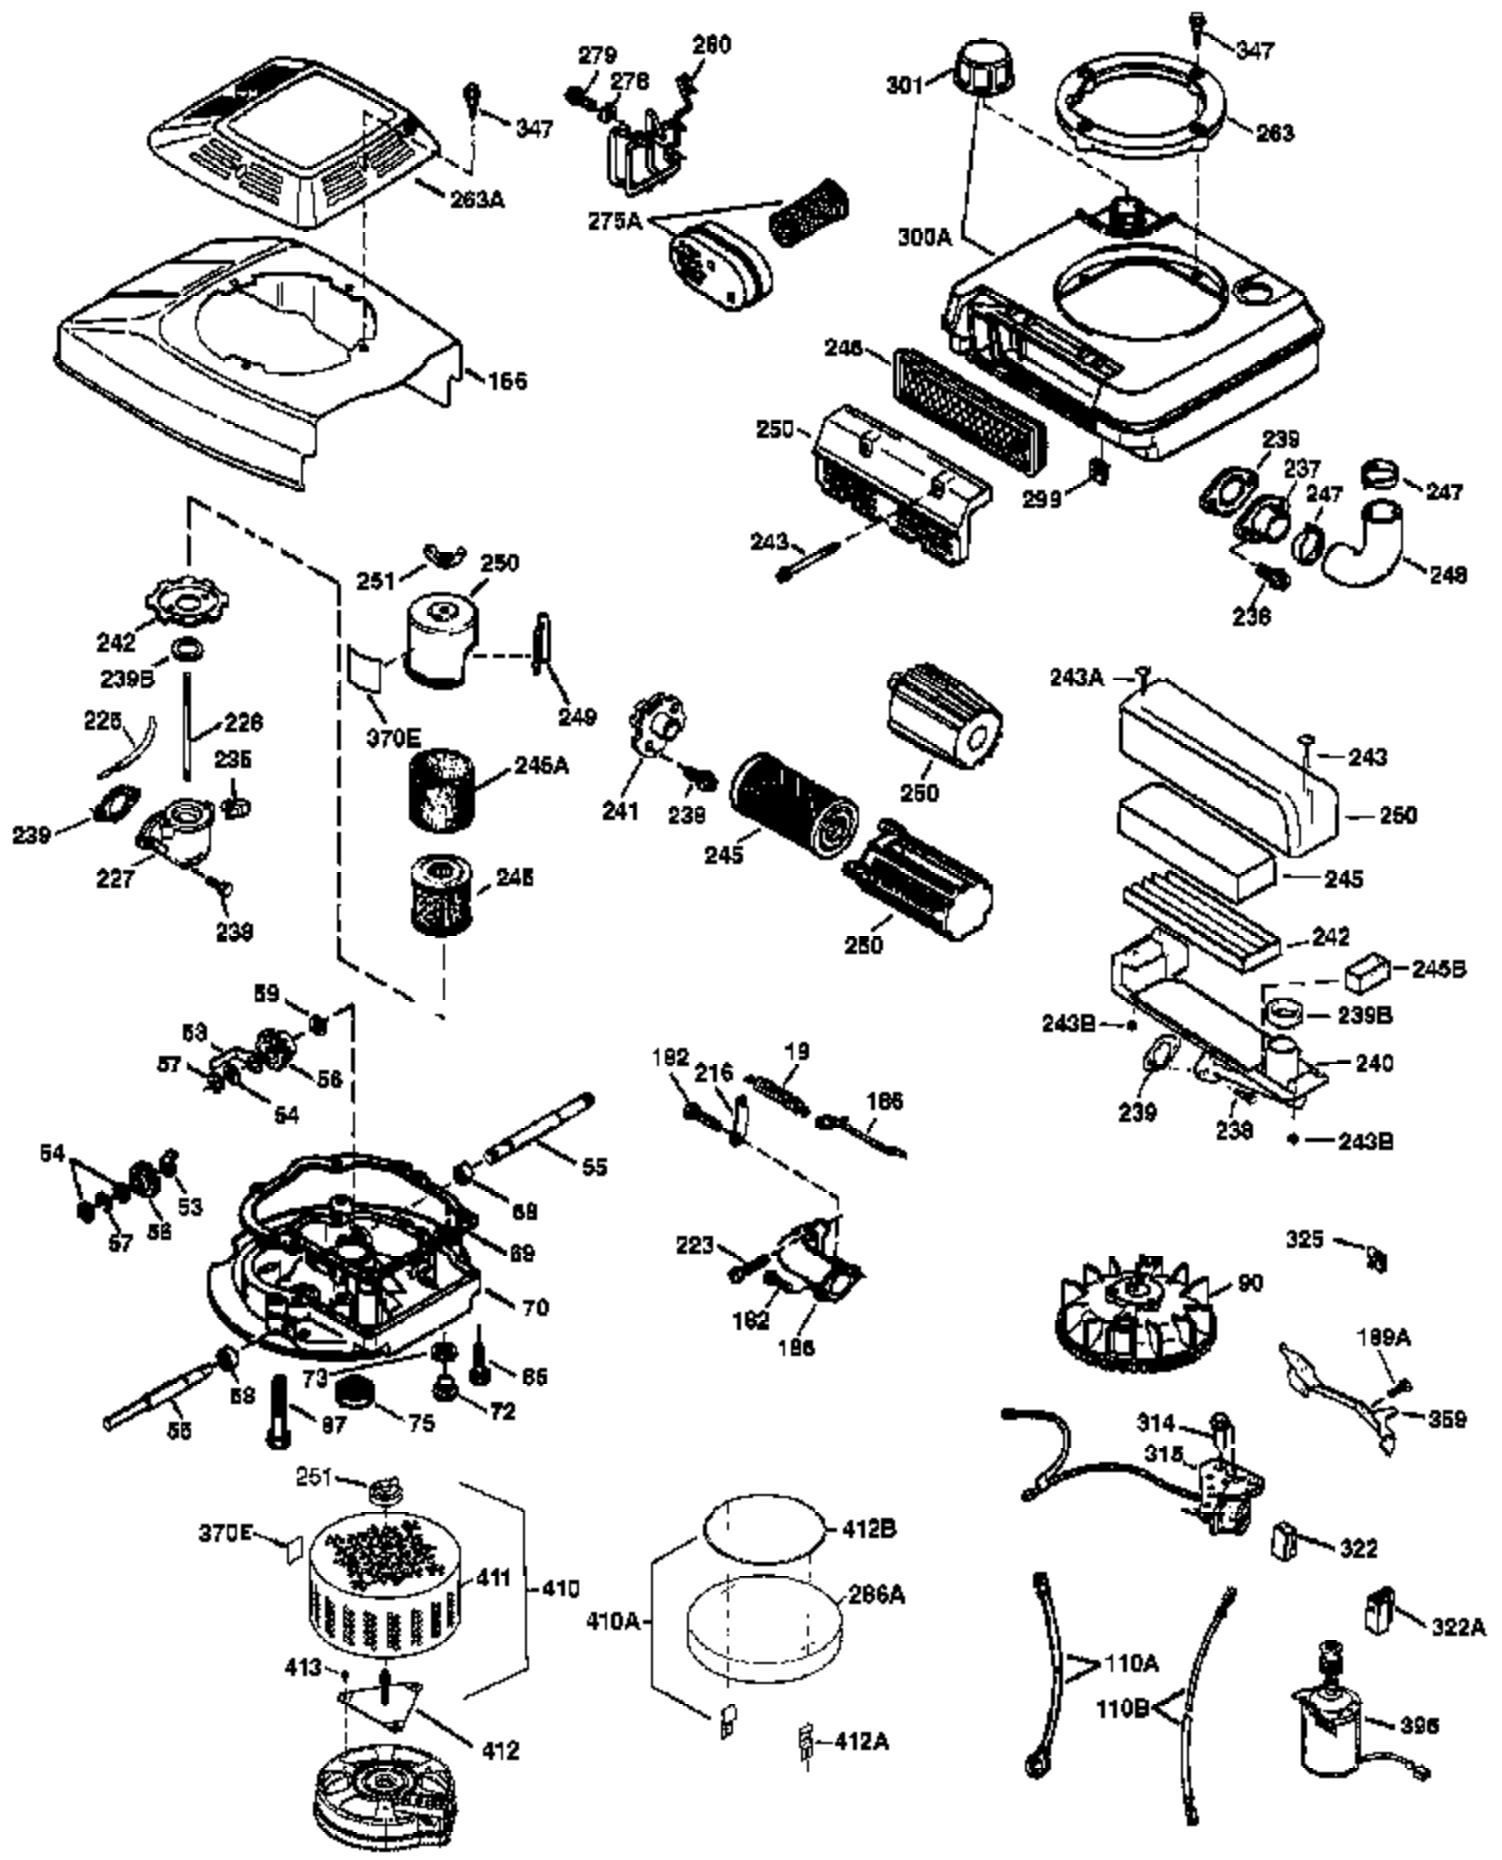

Ref #	Part Number	Qty	Description
19	36281	1	Extension Spring
69	35261	1	* Mounting Flange Gasket
70	34311D	1	Mounting Flange (Incl. 72 thru 83)
72	36083	1	Oil Drain Plug
75	27897	1	Oil Seal
86	650488	6	Screw, 1/4-20 x 1-1/4"
90	611112	1	Flywheel
182	6201	2	Screw, 1/4-28 x 7/8"
185	36544	1	Intake Pipe
186	34337	1	Governor Link
223	650451	2	Screw, 1/4-20 x 1"
238	650932	2	Screw, 10-32 x 49/64"
239	34338	1	* Air Cleaner Gasket
241	35797	1	Air Cleaner Collar
245	35066	1	Air Cleaner Filter
250	35986	1	Air Cleaner Cover
263A	36758	1	Starter Grill
301	35355	1	Fuel Cap
380	632750	1	Carburetor (Incl. 184) (NOTE: This engine could have been built with 632046A carburetor).