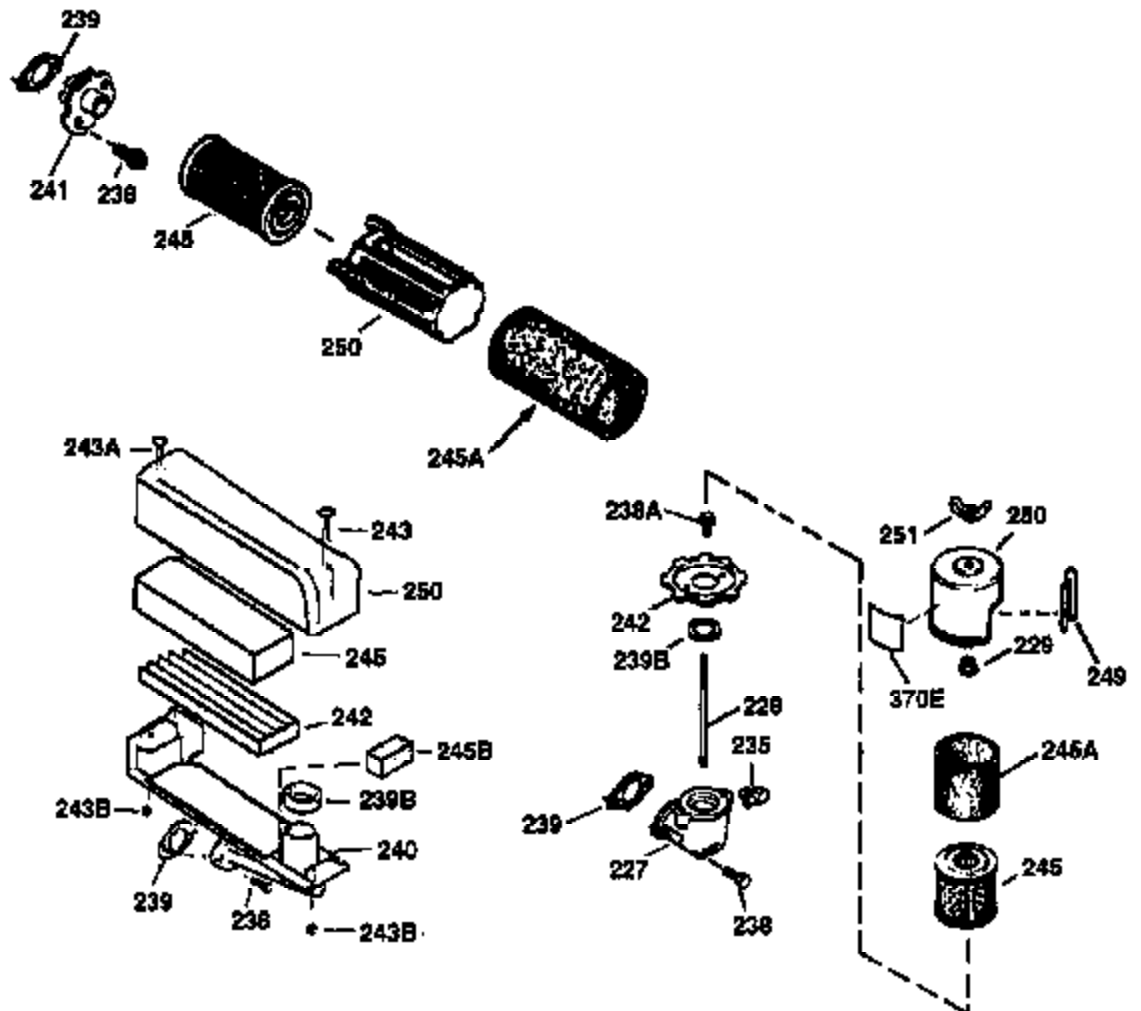

ILLUSTRATION SHOWS TYPICAL PARTS ONLY. ORDER BY PART NUMBER. PARTS NOT LISTED ARE SUPPLIED BY OEM.

VIEW 3 OF 3

Ref #	Part Number	Qty	Description
12A	36558	1	Breather Cover & Tube (Incl. 12B)
90	611213	1	Flywheel
130B	650818	2	Screw, 5/16-18 x 1-1/2"
174A	651024	1	Stud
238	650932	2	Screw, 10-32 x 49/64"
239	34338	1	* Air Cleaner Gasket
241	35797	1	Air Cleaner Collar
245	35066	1	Air Cleaner Filter
250	35986	1	Air Cleaner Cover
275	36473	1	Muffler (Incl. 277)
277	650988	2	Screw, 1/4-20 x 2-5/16"
279	30200	1	Screw, 10-24 x 9/16"
279A	30063	2	Screw, Torx T-30, 1/4-20 x 1/2"
280	36765	1	Heat Shield
416	36085	1	Spark Arrestor Kit (Incl. 417)(Optional)
417	650760	1	Screw, 8-32 x 3/8" (Optional)