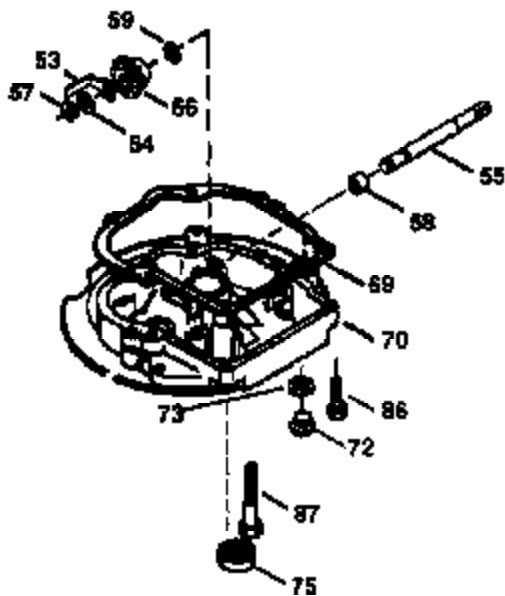

ILLUSTRATION SHOWS TYPICAL PARTS ONLY. ORDER BY PART NUMBER. PARTS NOT LISTED ARE SUPPLIED BY OEM.

VIEW 2 OF 3

Ref #	Part Number	Qty	Description
12A	36558	1	Breather Cover & Tube (Incl. 12B)
19	36281	1	Extension Spring
69	35261	1	* Mounting Flange Gasket
70	34311D	1	Mounting Flange (Incl. 72 thru 83)
72	36083	1	Oil Drain Plug
75	27897	1	Oil Seal
86	650488	6	Screw, 1/4-20 x 1-1/4"
130B	650818	2	Screw, 5/16-18 x 1-1/2"
166	36600	1	Engine Shroud
174A	651024	1	Stud
182	6201	2	Screw, 1/4-28 x 7/8"
185	36544	1	Intake Pipe
186	34337	1	Governor Link
223	650451	2	Screw, 1/4-20 x 1"
238	650932	2	Screw, 10-32 x 49/64"
239	34338	1	* Air Cleaner Gasket
245	35066	1	Air Cleaner Filter
250	35986	1	Air Cleaner Cover
279A	30063	2	Screw, Torx T-30, 1/4-20 x 1/2"
287	650926	2	Screw, 8-32 x 21/64"
300	35586	1	Fuel Tank (Incl. 292 & 301)
301	36246	1	Fuel Cap
347	650898A	3	Screw, 10-32 x 27/32"
390	590702	1	Rewind Starter (NOTE: This engine could have been built with 590739 starter).