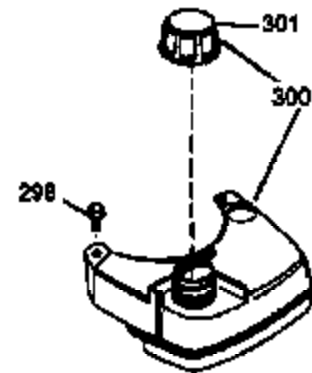

ILLUSTRATION SHOWS TYPICAL PARTS ONLY. ORDER BY PART NUMBER. PARTS NOT LISTED ARE SUPPLIED BY OEM.

VIEW 2 OF 3

Ref #	Part Number	Qty	Description
12A	36558	1	Breather Cover & Tube (Incl. 12B)
19	36281	1	Extension Spring
69	35261	1	* Mounting Flange Gasket
70	34311D	1	Mounting Flange (Incl. 72 thru 83)
72	36083	1	Oil Drain Plug
75	27897	1	Oil Seal
86	650488	6	Screw, 1/4-20 x 1-1/4"
130B	650818	2	Screw, 5/16-18 x 1-1/2"
166	36600	1	Engine Shroud
174A	651024	1	Stud
182	6201	2	Screw, 1/4-28 x 7/8"
185	36544	1	Intake Pipe
186	34337	1	Governor Link
223	650451	2	Screw, 1/4-20 x 1"
238	650932	2	Screw, 10-32 x 49/64"
239	34338	1	* Air Cleaner Gasket
245	35066	1	Air Cleaner Filter
250	35986	1	Air Cleaner Cover
279A	30063	2	Screw, Torx T-30, 1/4-20 x 1/2"
287	650926	2	Screw, 8-32 x 21/64"
300	35586	1	Fuel Tank (Incl. 292 & 301)
301	36246	1	Fuel Cap
347	650898A	3	Screw, 10-32 x 27/32"
390	590702	1	Rewind Starter (NOTE: This engine could have been built with 590739 starter).