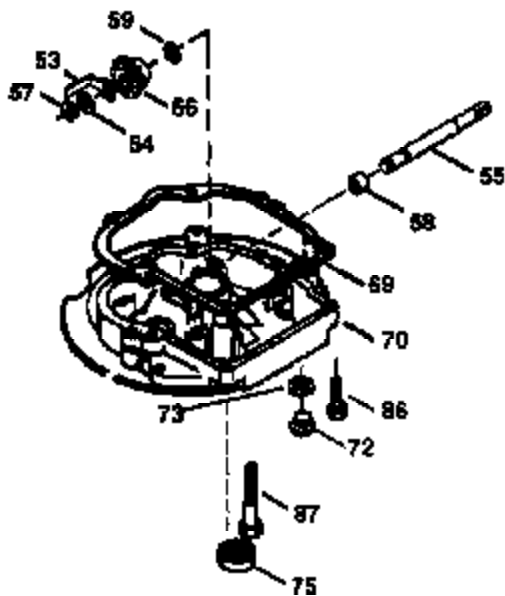

ILLUSTRATION SHOWS TYPICAL PARTS ONLY. ORDER BY PART NUMBER. PARTS NOT LISTED ARE SUPPLIED BY OEM.

VIEW 2 OF 3

Ref #	Part Number	Qty	Description
12A	36558	1	Breather Cover & Tube (Incl. 12B)
19	31361	1	Extension Spring
69	35261	1	* Mounting Flange Gasket
70	34311D	1	Mounting Flange (Incl.72 thru 83)
72	36083	1	Oil Drain Plug
75	27897	1	Oil Seal
86	650488	6	Screw, 1/4-20 x 1-1/4"
182	6201	2	Screw, 1/4-28 x 7/8"
185	36544	1	Intake Pipe
186	34337	1	Governor Link
223	650451	2	Screw, 1/4-20 x 1"
238	650932	2	Screw, 10-32 x 49/64"
239	34338	1	* Air Cleaner Gasket
245	35066	1	Air Cleaner Filter
250	35065	1	Air Cleaner Cover
287	650926	2	Screw, 8-32 x 21/64"
298	28763	3	Screw, 10-32 x 35/64"
300	34369B	1	Fuel Tank (Incl. 292 & 301)
301	36246	1	Fuel Cap
370K	36695	1	Starter Decal
390	590732	1	Rewind Starter (NOTE: This engine could have been built with 590738 starter.
900	0	1	Replacement Engine 750372A, order from 71-999
900	0		Replacement S/B NONE