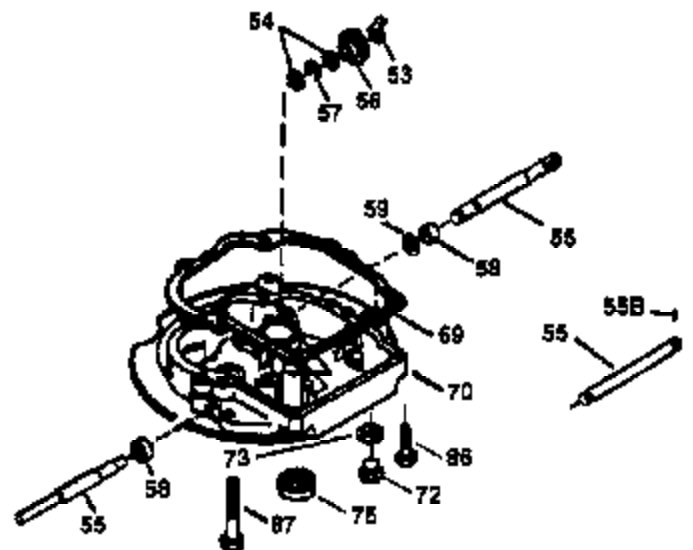

ILLUSTRATION SHOWS TYPICAL PARTS ONLY. ORDER BY PART NUMBER. PARTS NOT LISTED ARE SUPPLIED BY OEM.

VIEW 2 OF 3

Ref #	Part Number	Qty	Description
12A	36558	1	Breather Cover & Tube (Incl. 12B)
19	31361	1	Extension Spring
69	35261	1	* Mounting Flange Gasket
70	34311D	1	Mounting Flange (Incl.72 thru 83)
72	36083	1	Oil Drain Plug
75	27897	1	Oil Seal
86	650488	6	Screw, 1/4-20 x 1-1/4"
182	6201	2	Screw, 1/4-28 x 7/8"
185	36544	1	Intake Pipe
186	34337	1	Governor Link
223	650451	2	Screw, 1/4-20 x 1"
238	650932	2	Screw, 10-32 x 49/64"
239	34338	1	* Air Cleaner Gasket
245	35066	1	Air Cleaner Filter
250	35065	1	Air Cleaner Cover
287	650926	2	Screw, 8-32 x 21/64"
298	28763	3	Screw, 10-32 x 35/64"
300	34369B	1	Fuel Tank (Incl. 292 & 301)
301	36246	1	Fuel Cap
370K	36695	1	Starter Decal
390	590732	1	Rewind Starter (NOTE: This engine could have been built with 590738 starter.
900	0	1	Replacement Engine 750372A, order from 71-999
900	0		Replacement S/B NONE