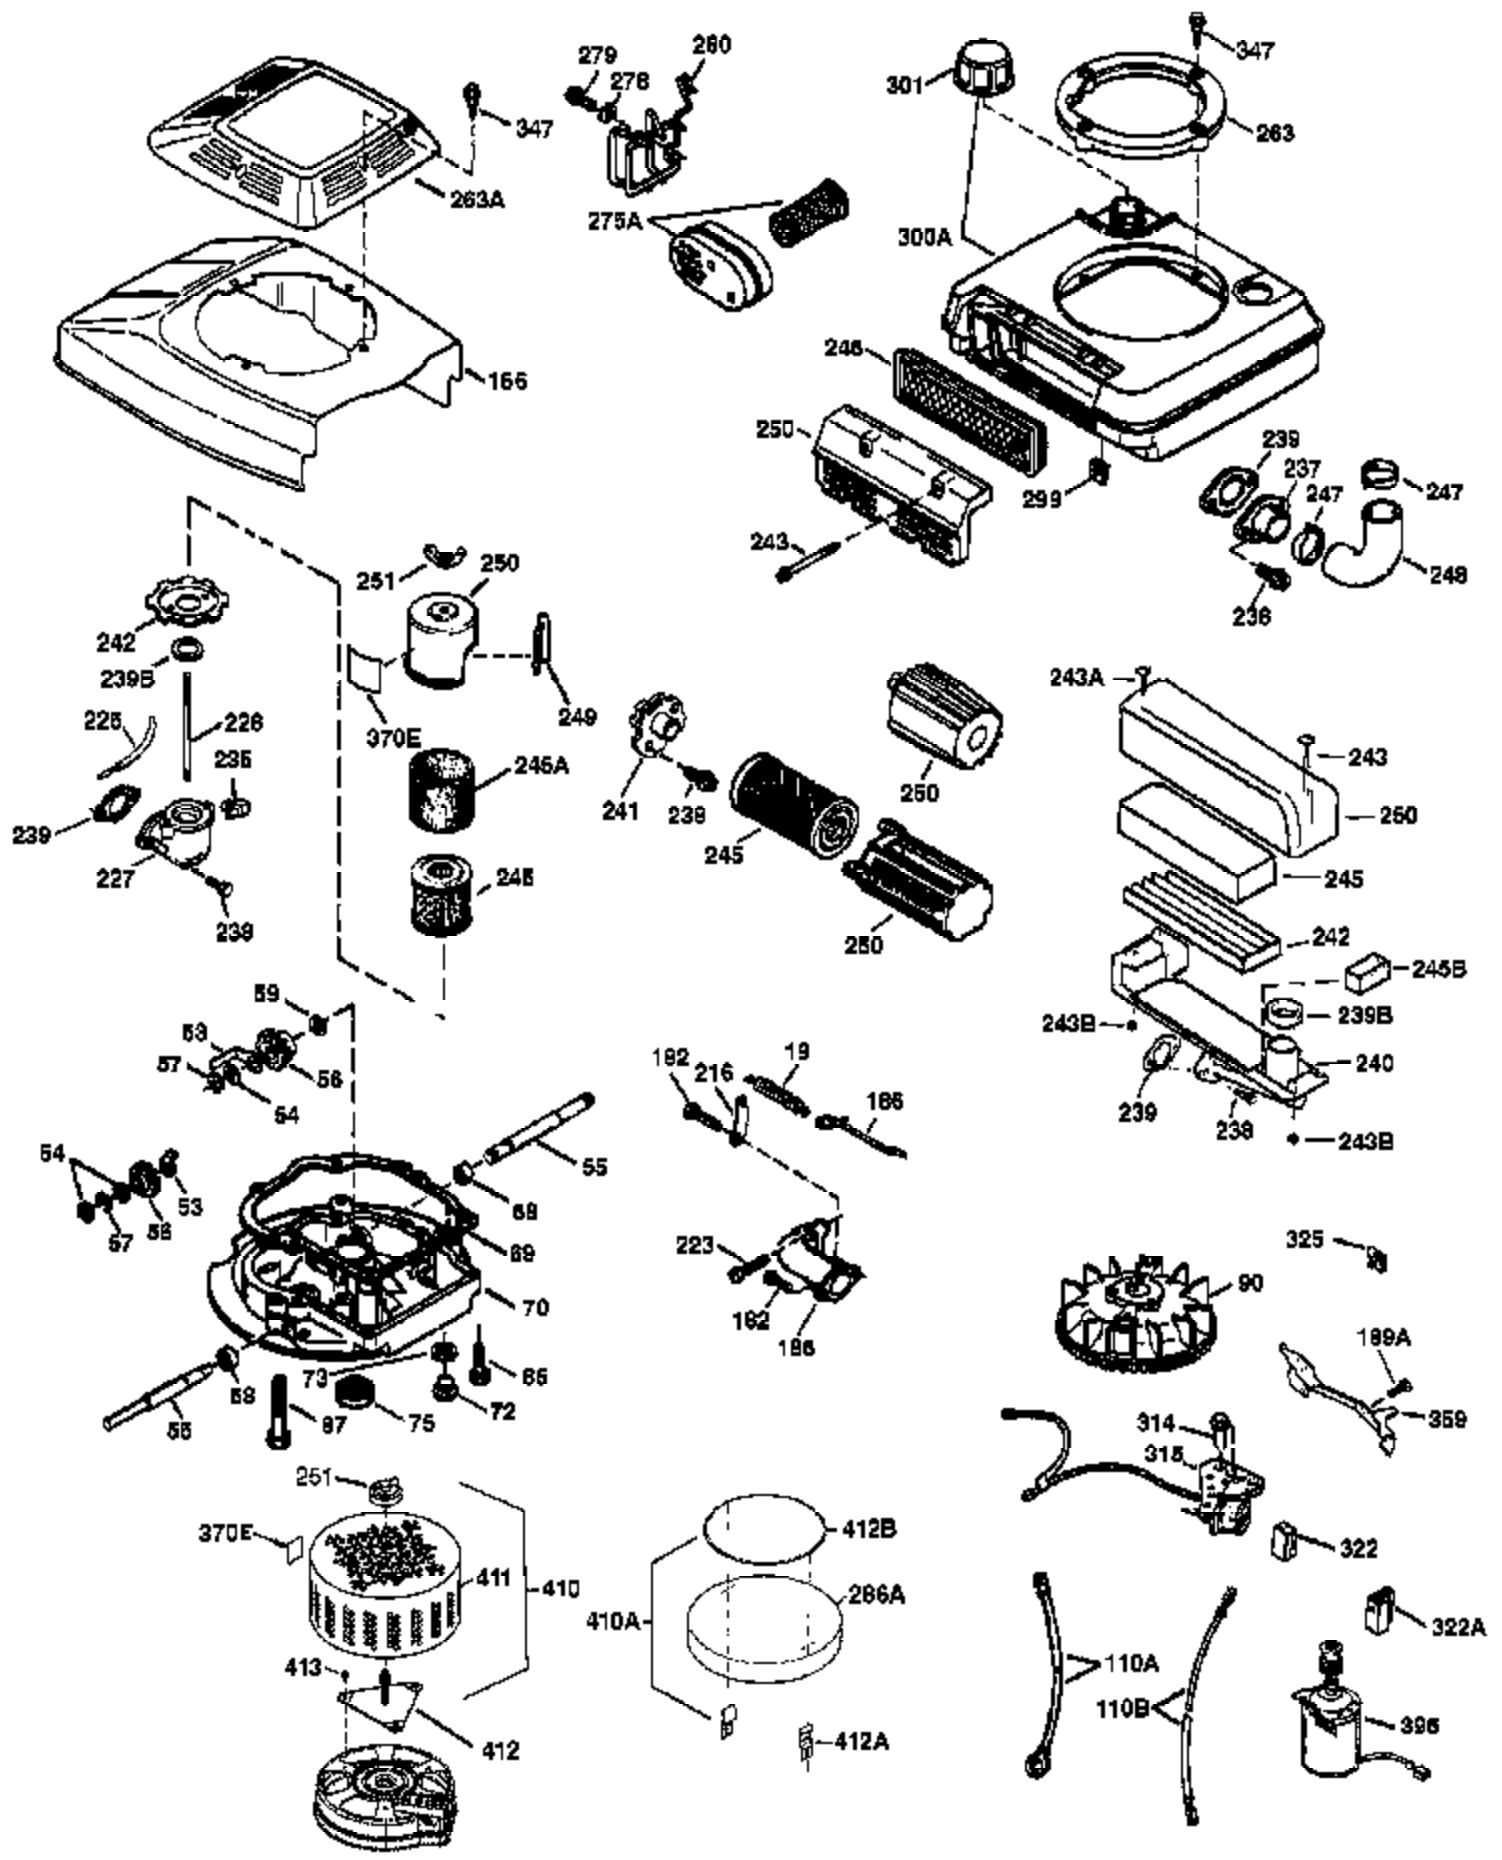

Ref #	Part Number	Qty	Description
19	31361	1	Extension Spring
53	31745	1	Tang Washer
54	31747	1	Washer
55	33774	1	P.T.O. Shaft
56	33401	1	R.H. Worm Gear
57	31749	1	Retaining Ring
58	31744	1	Oil Seal
59	31787	1	Washer
69	35261	1	* Mounting Flange Gasket
70	35609A	1	Mounting Flange (Incl.58,72 thru 83,3 11)
72	36083	1	Oil Drain Plug
75	26208	1	Oil Seal
86	650488	5	Screw, 1/4-20 x 1-1/4"
87	650492	1	Screw, 1/4-20 x 2-1/4"
90	611112	1	Flywheel
182	6201	2	Nut & Lock Washer, 1/4-28
185	36544	1	Intake Pipe
186	32653	1	Governor Link
216	33086	1	R.P.M. Adjusting Lever
223	650451	2	Screw, 1/4-20 x 1"
238	650932	2	Screw, 10-32 x 49/64"
239	34338	1	* Air Cleaner Gasket
241	35797	1	Air Cleaner Collar
245	35066	1	Air Cleaner Filter
245	35066	1	Air Cleaner Filter
250	35065	1	Air Cleaner Cover
275A	36664	1	Spark Arrestor Muffler (Optional) (Incl. 284,284A,416,417)
301	33032	1	Fuel Cap
380	632078A	1	Carburetor (Incl. 184)