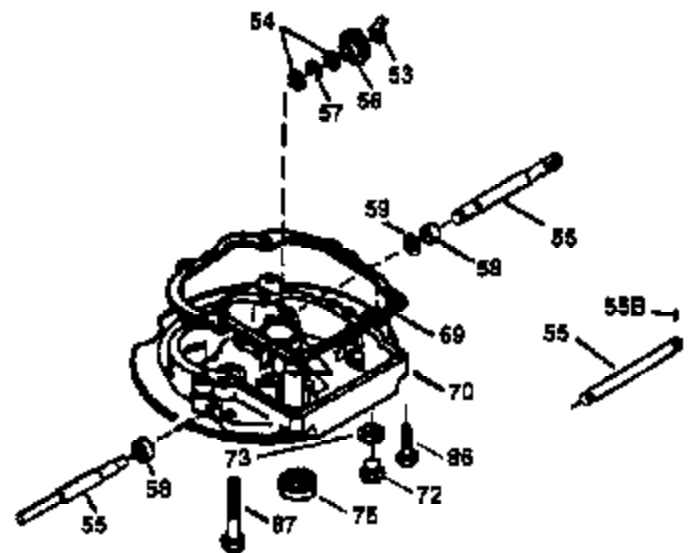

ILLUSTRATION SHOWS TYPICAL PARTS ONLY. ORDER BY PART NUMBER. PARTS NOT LISTED ARE SUPPLIED BY OEM.

VIEW 2 OF 3

Ref #	Part Number	Qty	Description
12A	36558	1	Breather Cover & Tube (Incl. 12B)
19	31361	1	Extension Spring
53	31745	1	Tang Washer
54	31747	1	Washer
55	33774	1	P.T.O. Shaft
56	33401	1	R.H. Worm Gear
57	31749	1	Retaining Ring
58	31744	1	Oil Seal
59	31787	1	Washer
69	35261	1	* Mounting Flange Gasket
70	33521E	1	Mounting Flange (Incl.58,72 thru 83)
72	36083	1	Oil Drain Plug
75	26208	1	Oil Seal
86	650488	5	Screw, 1/4-20 x 1-1/4"
87	650492	1	Screw, 1/4-20 x 2-1/4"
182	6201	2	Nut & Lock Washer, 1/4-28
185	36544	1	Intake Pipe
186	34337	1	Governor Link
223	650451	2	Screw, 1/4-20 x 1"
238	650932	2	Screw, 10-32 x 49/64"
239	34338	1	* Air Cleaner Gasket
245	35066	1	Air Cleaner Filter
250	35065	1	Air Cleaner Cover
287	650926	2	Screw, 8-32 x 21/64"
298	28763	3	Screw, 10-32 x 35/64"
300	34369B	1	Fuel Tank (Incl. 292 & 301)
301	36246	1	Fuel Cap
370K	36695	1	Starter Decal
390	590732	1	Rewind Starter (NOTE: This engine could have been built with 590738 starter.
900	0	1	Replacement Engine 750436B, order from 71-999
900	0		Replacement S/B NONE