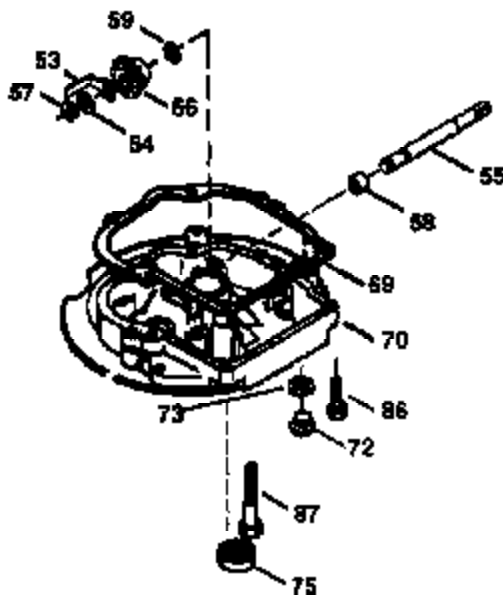

ILLUSTRATION SHOWS TYPICAL PARTS ONLY. ORDER BY PART NUMBER. PARTS NOT LISTED ARE SUPPLIED BY OEM.

VIEW 2 OF 3

Ref #	Part Number	Qty	Description
12A	36558	1	Breather Cover & Tube (Incl. 12B)
19	31361	1	Extension Spring
53	31745	1	Tang Washer
54	31747	1	Washer
55	33774	1	P.T.O. Shaft
56	33401	1	R.H. Worm Gear
57	31749	1	Retaining Ring
58	31744	1	Oil Seal
59	31787	1	Washer
69	35261	1	* Mounting Flange Gasket
70	33521E	1	Mounting Flange (Incl.58,72 thru 83)
72	36083	1	Oil Drain Plug
75	26208	1	Oil Seal
86	650488	5	Screw, 1/4-20 x 1-1/4"
87	650492	1	Screw, 1/4-20 x 2-1/4"
182	6201	2	Nut & Lock Washer, 1/4-28
185	36544	1	Intake Pipe
186	34337	1	Governor Link
223	650451	2	Screw, 1/4-20 x 1"
238	650932	2	Screw, 10-32 x 49/64"
239	34338	1	* Air Cleaner Gasket
245	35066	1	Air Cleaner Filter
250	35065	1	Air Cleaner Cover
287	650926	2	Screw, 8-32 x 21/64"
298	28763	3	Screw, 10-32 x 35/64"
300	34369B	1	Fuel Tank (Incl. 292 & 301)
301	36246	1	Fuel Cap
370K	36695	1	Starter Decal
390	590732	1	Rewind Starter (NOTE: This engine could have been built with 590738 starter.
900	0	1	Replacement Engine 750436B, order from 71-999
900	0		Replacement S/B NONE