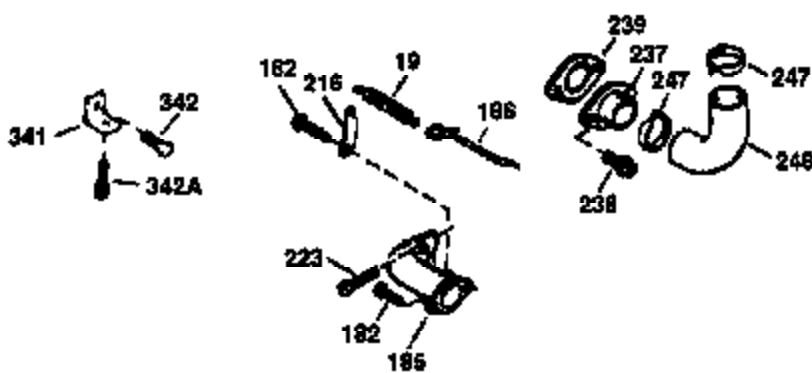

ILLUSTRATION SHOWS TYPICAL PARTS ONLY. ORDER BY PART NUMBER. PARTS NOT LISTED ARE SUPPLIED BY OEM.

VIEW 2 OF 3

Ref #	Part Number	Qty	Description
12A	36558	1	Breather Cover & Tube (Incl. 12B)
19	31361	1	Extension Spring
53	31745	1	Tang Washer
54	31747	1	Washer
55	33774	1	P.T.O. Shaft
56	33401	1	R.H. Worm Gear
57	31749	1	Retaining Ring
58	31744	1	Oil Seal
59	31787	1	Washer
69	35261	1	* Mounting Flange Gasket
70	33521E	1	Mounting Flange (Incl.58,72 thru 83)
72	36083	1	Oil Drain Plug
75	26208	1	Oil Seal
86	650488	5	Screw, 1/4-20 x 1-1/4"
87	650492	1	Screw, 1/4-20 x 2-1/4"
182	6201	2	Nut & Lock Washer, 1/4-28
185	36544	1	Intake Pipe
186	34337	1	Governor Link
223	650451	2	Screw, 1/4-20 x 1"
238	650932	2	Screw, 10-32 x 49/64"
239	34338	1	* Air Cleaner Gasket
245	35066	1	Air Cleaner Filter
250	35065	1	Air Cleaner Cover
287	650926	2	Screw, 8-32 x 21/64"
298	28763	3	Screw, 10-32 x 35/64"
300	34369B	1	Fuel Tank (Incl. 292 & 301)
301	36246	1	Fuel Cap
370K	36695	1	Starter Decal
390	590732	1	Rewind Starter (NOTE: This engine could have been built with 590738 starter.
900	0	1	Replacement Engine 750436B, order from 71-999
900	0		Replacement S/B NONE