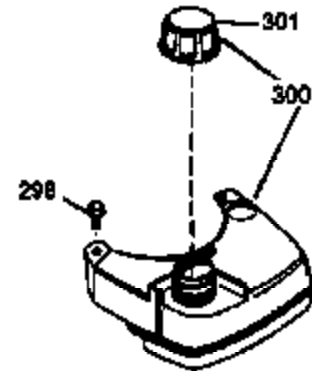

ILLUSTRATION SHOWS TYPICAL PARTS ONLY. ORDER BY PART NUMBER. PARTS NOT LISTED ARE SUPPLIED BY OEM.

VIEW 2 OF 3

Ref #	Part Number	Qty	Description
12A	36558	1	Breather Cover & Tube (Incl. 12B)
19	31361	1	Extension Spring
53	31745	1	Tang Washer
54	31747	1	Washer
55	33774	1	P.T.O. Shaft
56	33401	1	R.H. Worm Gear
57	31749	1	Retaining Ring
58	31744	1	Oil Seal
59	31787	1	Washer
69	35261	1	* Mounting Flange Gasket
70	33521E	1	Mounting Flange (Incl.58,72 thru 83)
72	36083	1	Oil Drain Plug
75	26208	1	Oil Seal
86	650488	5	Screw, 1/4-20 x 1-1/4"
87	650492	1	Screw, 1/4-20 x 2-1/4"
182	6201	2	Nut & Lock Washer, 1/4-28
185	36544	1	Intake Pipe
186	34337	1	Governor Link
223	650451	2	Screw, 1/4-20 x 1"
238	650932	2	Screw, 10-32 x 49/64"
239	34338	1	* Air Cleaner Gasket
245	35066	1	Air Cleaner Filter
250	35065	1	Air Cleaner Cover
287	650926	2	Screw, 8-32 x 21/64"
298	28763	3	Screw, 10-32 x 35/64"
300	34369B	1	Fuel Tank (Incl. 292 & 301)
301	36246	1	Fuel Cap
370K	36695	1	Starter Decal
390	590732	1	Rewind Starter (NOTE: This engine could have been built with 590738 starter.
900	0	1	Replacement Engine 750436B, order from 71-999
900	0		Replacement S/B NONE