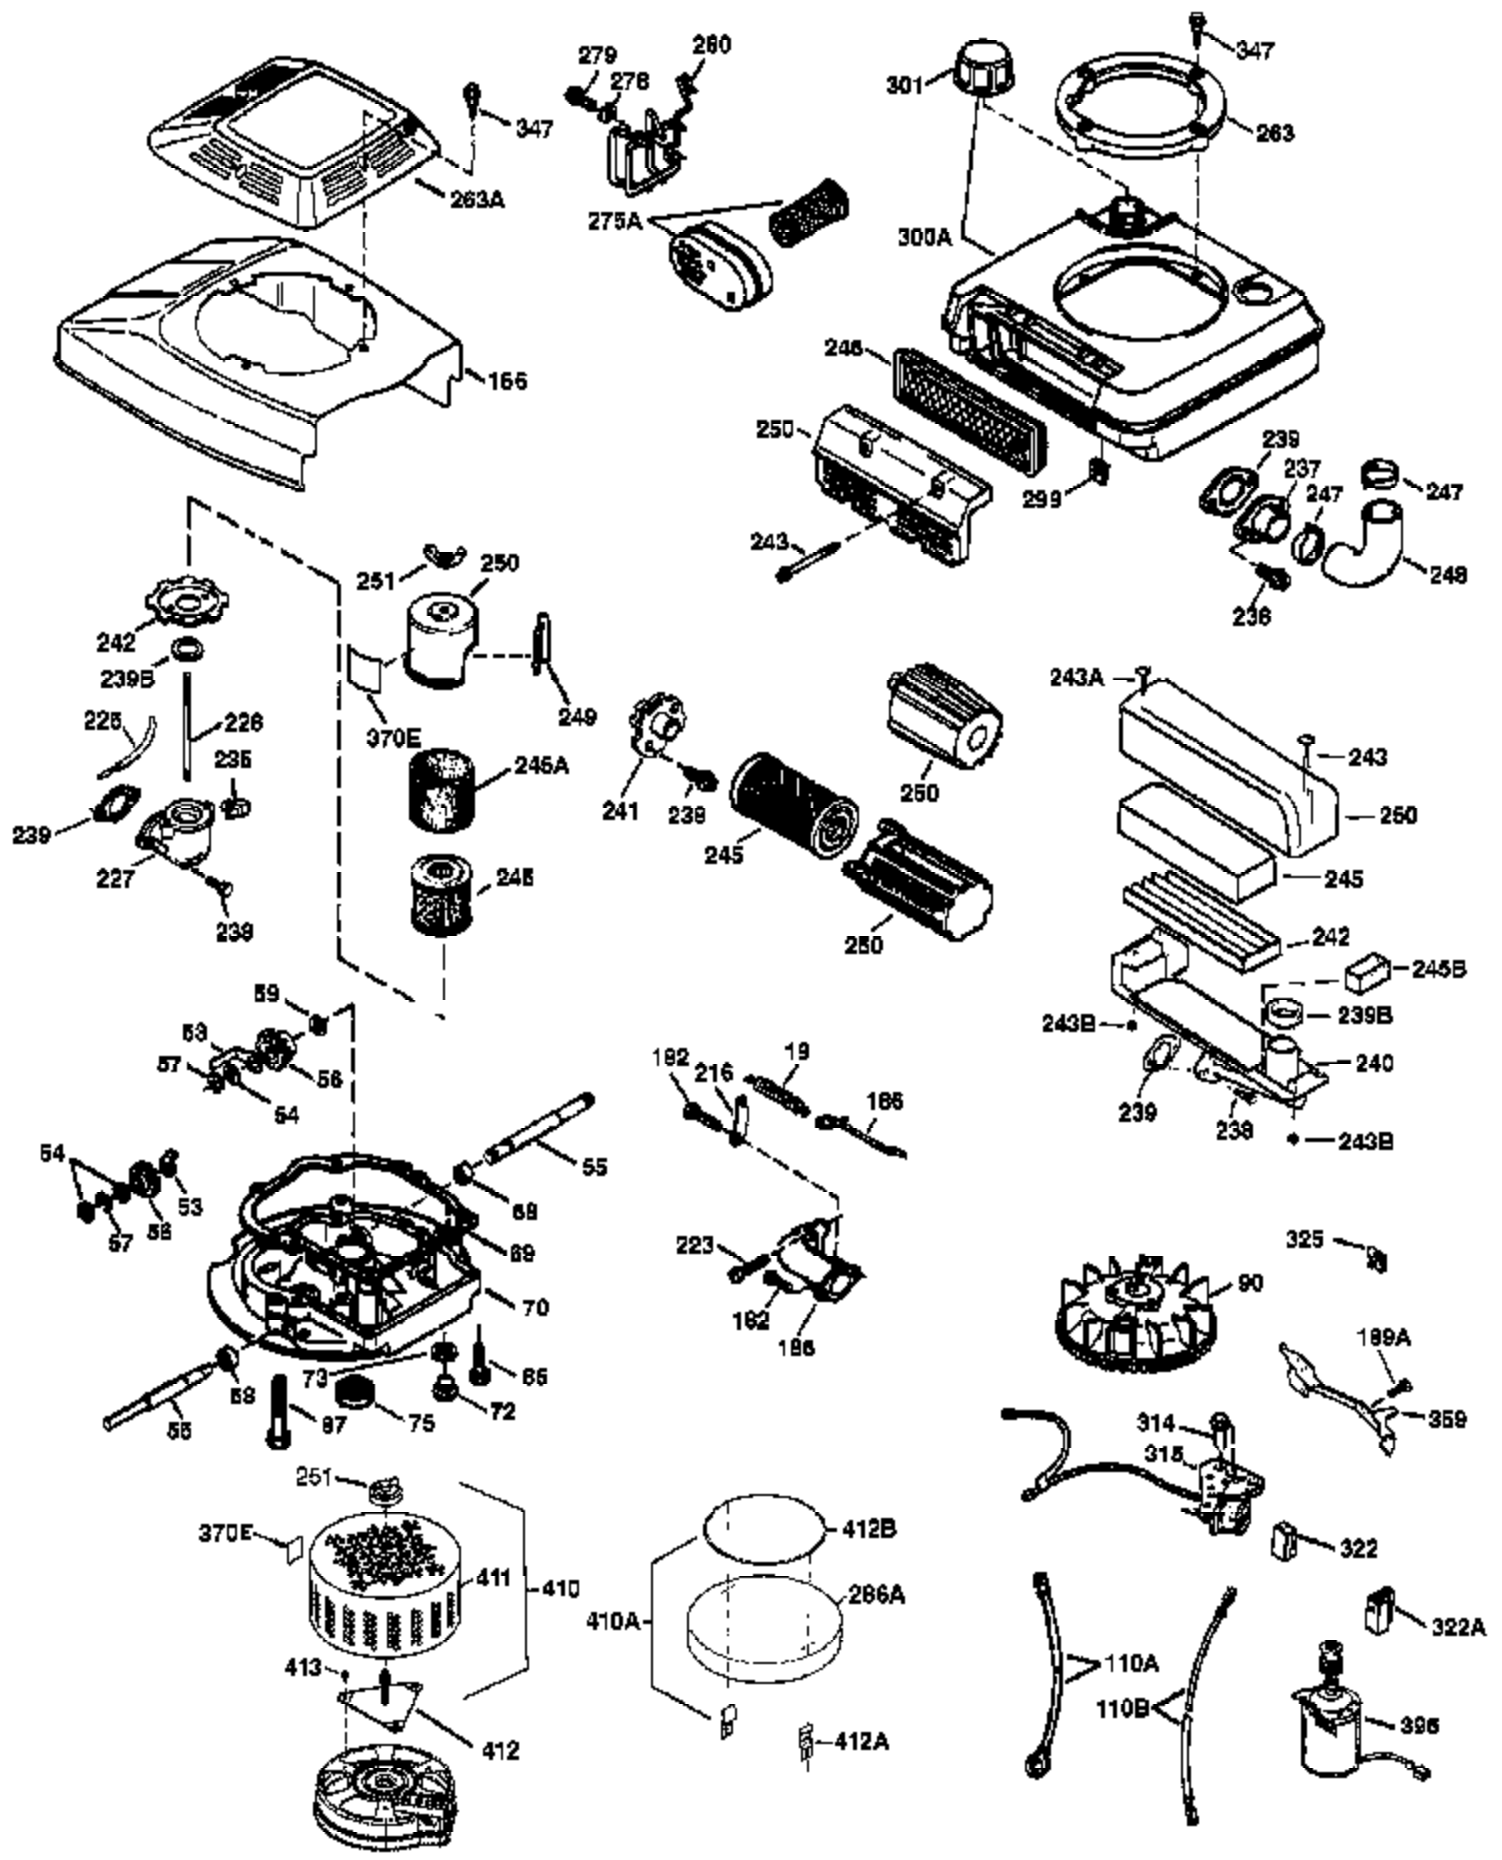

Ref #	Part Number	Qty	Description
19	31361	1	Extension Spring
69	35261	1	* Mounting Flange Gasket
70	34311D	1	Mounting Flange (Incl.72 thru 83)
72	36083	1	Oil Drain Plug
75	27897	1	Oil Seal
86	650488	6	Screw, 1/4-20 x 1-1/4"
90	611112	1	Flywheel
182	6201	2	Screw, 1/4-28 x 7/8"
185	36544	1	Intake Pipe
186	34337	1	Governor Link
223	650451	2	Screw, 1/4-20 x 1"
238	650932	2	Screw, 10-32 x 49/64"
239	34338	1	* Air Cleaner Gasket
241	35797	1	Air Cleaner Collar
245	35066	1	Air Cleaner Filter
250	35065	1	Air Cleaner Cover
275A	36664	1	Spark Arrestor Muffler (Optional) (Incl. 284,284A,416,417)
301	33032	1	Fuel Cap
380	632078A	1	Carburetor (Incl. 184)