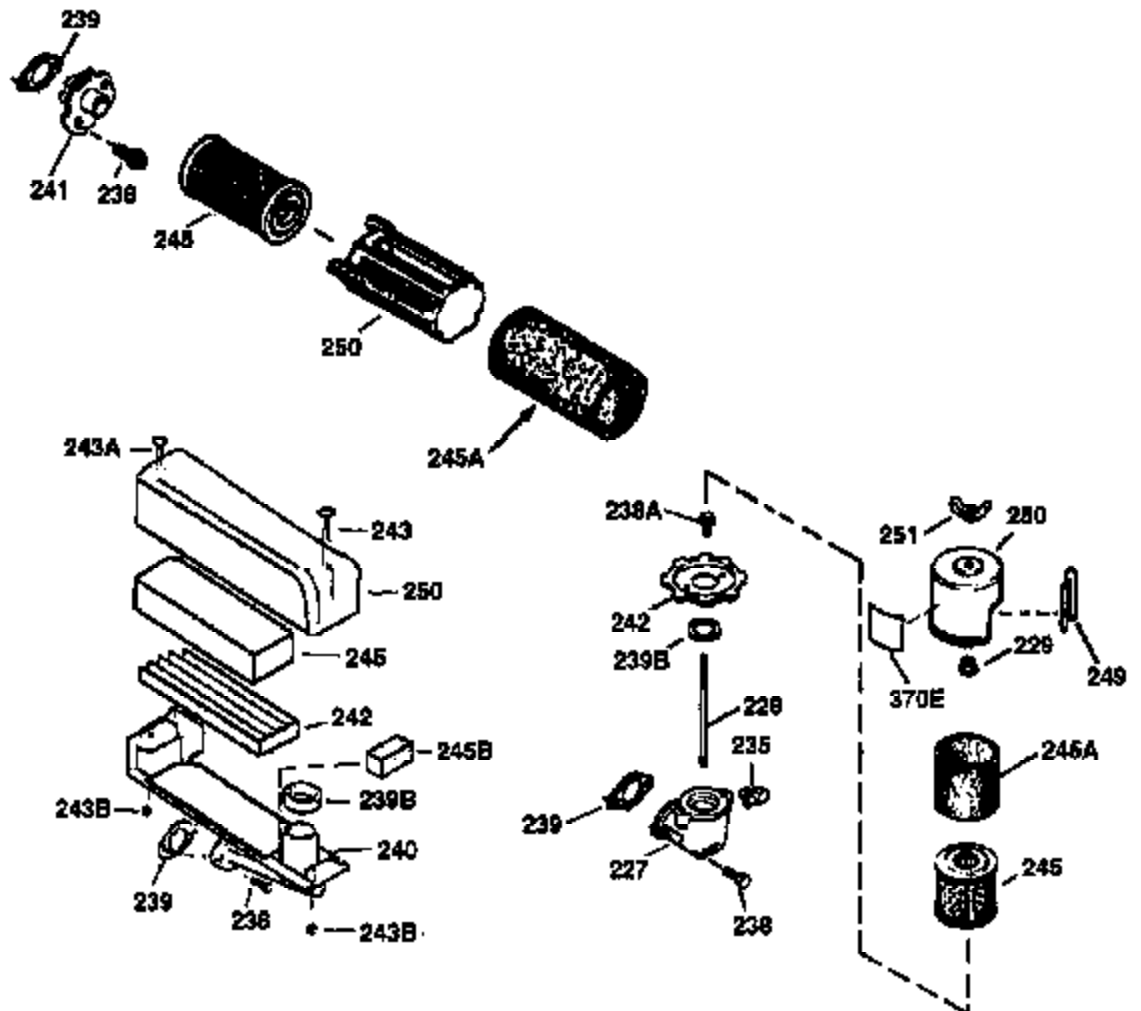

ILLUSTRATION SHOWS TYPICAL PARTS ONLY. ORDER BY PART NUMBER. PARTS NOT LISTED ARE SUPPLIED BY OEM.

VIEW 3 OF 3

Ref #	Part Number	Qty	Description
12A	36558	1	Breather Cover & Tube (Incl. 12B)
90	611112	1	Flywheel
238	650932	2	Screw, 10-32 x 49/64"
239	34338	1	* Air Cleaner Gasket
241	35797	1	Air Cleaner Collar
245	35066	1	Air Cleaner Filter
250	35065	1	Air Cleaner Cover
275	27181C	1	Muffler (Incl. 277)
275A	36664	1	Spark Arrestor Muffler (Optional) (Incl. 284,284A,416,417)
277	650795	2	Screw, 1/4-20 x 2-1/4"
284A	650760	1	Screw, 8-32 x 3/8" (Optional)
284	36663	1	Muffler Deflector (Incl. 284A)(Optional)
370K	36695	1	Starter Decal
416	36085	1	Spark Arrestor Kit (Incl. 417)(Optional)
417	650760	1	Screw, 8-32 x 3/8" (Optional)
900	0	1	Replacement Engine 750476C, order from 71-999
900	0		Replacement S/B NONE