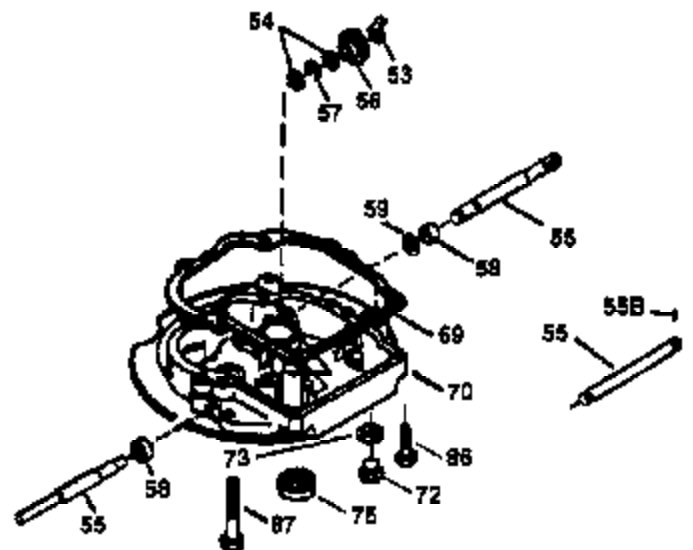

ILLUSTRATION SHOWS TYPICAL PARTS ONLY. ORDER BY PART NUMBER. PARTS NOT LISTED ARE SUPPLIED BY OEM.

VIEW 2 OF 3

Ref #	Part Number	Qty	Description
12A	36558	1	Breather Cover & Tube (Incl. 12B)
19	31361	1	Extension Spring
69	35261	1	* Mounting Flange Gasket
70	34311D	1	Mounting Flange (Incl.72 thru 83)
72	36083	1	Oil Drain Plug
75	27897	1	Oil Seal
86	650488	6	Screw, 1/4-20 x 1-1/4"
182	6201	2	Screw, 1/4-28 x 7/8"
185	36544	1	Intake Pipe
186	34337	1	Governor Link
223	650451	2	Screw, 1/4-20 x 1"
238	650932	2	Screw, 10-32 x 49/64"
239	34338	1	* Air Cleaner Gasket
245	35066	1	Air Cleaner Filter
250	35065	1	Air Cleaner Cover
287	650926	2	Screw, 8-32 x 21/64"
300	32170B	1	Fuel Tank (Incl. 292 & 301)
301	33032	1	Fuel Cap
370K	36695	1	Starter Decal
390	590694	1	Rewind Starter (NOTE: This engine could have been built with 590737 starter.
900	0	1	Replacement Engine 750476C, order from 71-999
900	0		Replacement S/B NONE