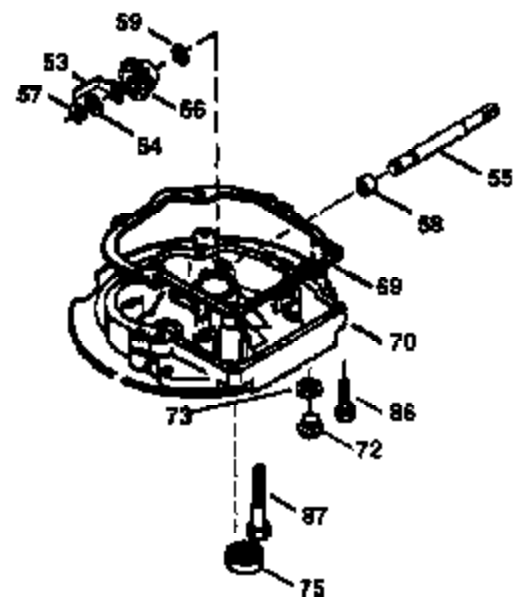

ILLUSTRATION SHOWS TYPICAL PARTS ONLY. ORDER BY PART NUMBER. PARTS NOT LISTED ARE SUPPLIED BY OEM.

VIEW 2 OF 3

Ref #	Part Number	Qty	Description
12A	36558	1	Breather Cover & Tube (Incl. 12B)
19	31361	1	Extension Spring
53	31745	1	Tang Washer
54	31747	1	Washer
55	33774	1	P.T.O. Shaft
56	33401	1	R.H. Worm Gear
57	31749	1	Retainer Ring
58	31744	1	Oil Seal
59	31787	1	Washer
69	35261	1	* Mounting Flange Gasket
70	35609A	1	Mounting Flange (Incl.58,72 thru 83,3 11)
72	36083	1	Oil Drain Plug
75	26208	1	Oil Seal
86	650488	5	Screw, 1/4-20 x 1-1/4"
87	650492	1	Screw, 1/4-20 x 2-1/4"
134C	34439	1	Stop Lever Clip
134B	34438	1	Stop Lever Spring
134A	34657	1	Stop Lever Ass'y (Incl. 134B,134C,261)
182	6201	2	Screw, 1/4-28 x 7/8"
185	36544	1	Intake Pipe
186	32653	1	Governor Link
216	33086	1	R.P.M. Adjusting Lever
223	650451	2	Screw, 1/4-20 x 1"
238	650932	2	Screw, 10-32 x 49/64"
239	34338	1	* Air Cleaner Gasket
245	35066	1	Air Cleaner Filter
250	35065	1	Air Cleaner Cover
287	650926	2	Screw, 8-32 x 21/64"
300	32170B	1	Fuel Tank (Incl. 292 & 301)
301	33032	1	Fuel Cap
370F	34407	1	Stop Decal
370K	36695	1	Starter Decal
390	590732	1	Rewind Starter (NOTE: This engine could have been built with 590738 starter. Refer to the design of the rope pulley strength ribs for part identification. Individual starter parts do not interchange.