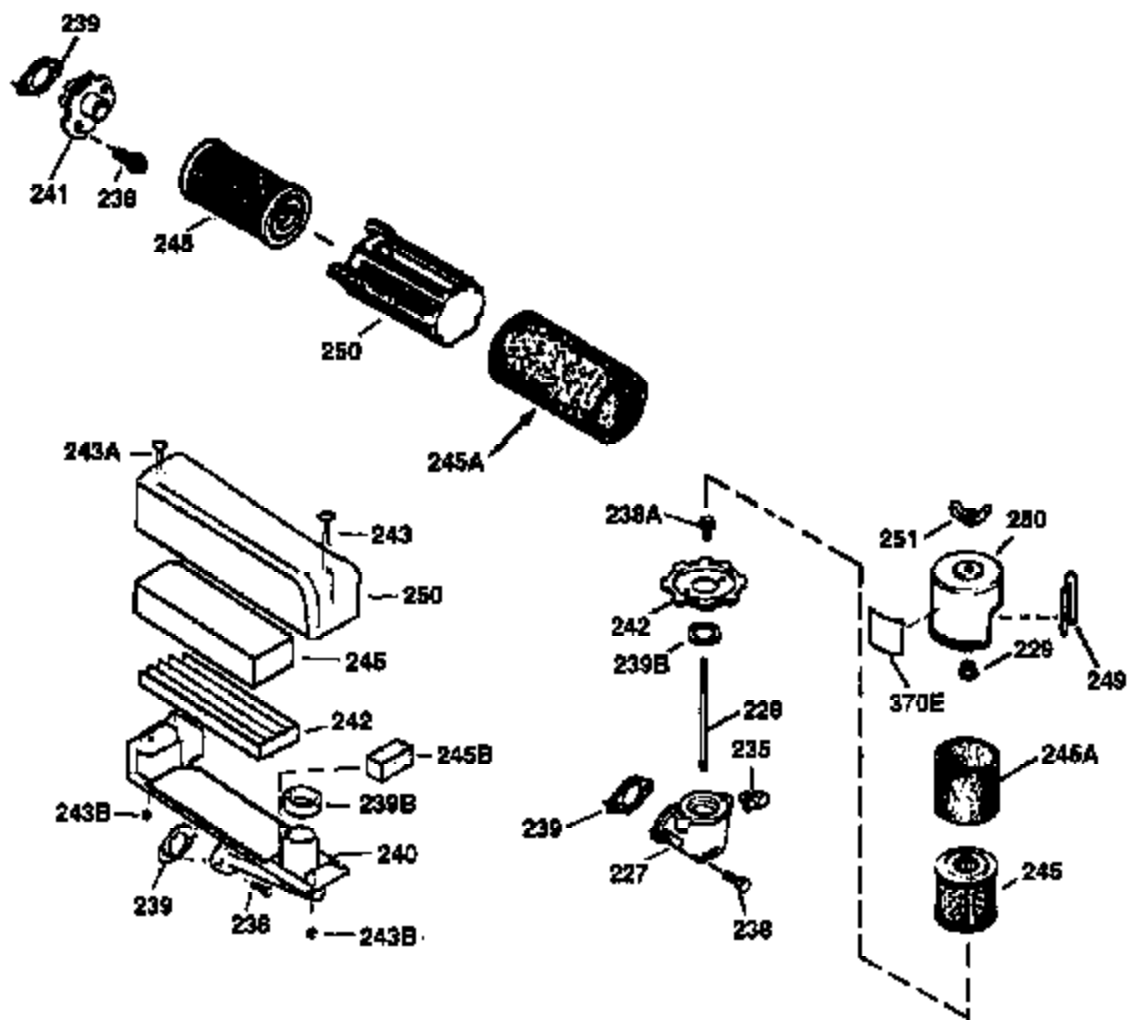

ILLUSTRATION SHOWS TYPICAL PARTS ONLY. ORDER BY PART NUMBER. PARTS NOT LISTED ARE SUPPLIED BY OEM.

VIEW 3 OF 3

Ref #	Part Number	Qty	Description
12A	36558	1	Breather Cover & Tube (Incl. 12B)
90	611112	1	Flywheel
134A	34657	1	Stop Lever Ass'y (Incl. 134B,134C,261)
134B	34438	1	Stop Lever Spring
134C	34439	1	Stop Lever Clip
238	650932	2	Screw, 10-32 x 49/64"
239	34338	1	* Air Cleaner Gasket
241	35797	1	Air Cleaner Collar
245	35066	1	Air Cleaner Filter
250	35065	1	Air Cleaner Cover
275	36456A	1	Muffler (Incl. 277)
275A	36664	1	Spark Arrestor Muffler (Optional) (Incl. 284,284A,416,417)
277	650988	2	Screw, 1/4-20 x 2-5/16"
284A	650760	1	Screw, 8-32 x 3/8" (Optional)
284	36663	1	Muffler Deflector (Incl. 284A)(Optional)
370F	34407	1	Stop Decal
370K	36695	1	Starter Decal
416	36085	1	Spark Arrestor Kit (Incl. 417)(Optional)
417	650760	1	Screw, 8-32 x 3/8" (Optional)