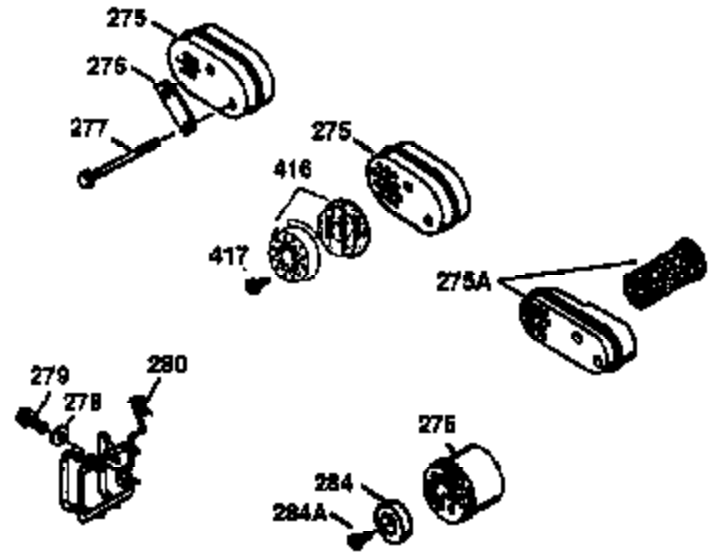

ILLUSTRATION SHOWS TYPICAL PARTS ONLY. ORDER BY PART NUMBER. PARTS NOT LISTED ARE SUPPLIED BY OEM.

VIEW 3 OF 3

Ref #	Part Number	Qty	Description
12A	36558	1	Breather Cover & Tube (Incl. 12B)
90	611112	1	Flywheel
134A	34657	1	Stop Lever Ass'y (Incl. 134B,134C,261)
134B	34438	1	Stop Lever Spring
134C	34439	1	Stop Lever Clip
238	650932	2	Screw, 10-32 x 49/64"
239	34338	1	* Air Cleaner Gasket
241	35797	1	Air Cleaner Collar
245	35066	1	Air Cleaner Filter
250	35065	1	Air Cleaner Cover
275	36456A	1	Muffler (Incl. 277)
275A	36664	1	Spark Arrestor Muffler (Optional) (Incl. 284,284A,416,417)
277	650988	2	Screw, 1/4-20 x 2-5/16"
284A	650760	1	Screw, 8-32 x 3/8" (Optional)
284	36663	1	Muffler Deflector (Incl. 284A)(Optional)
370F	34407	1	Stop Decal
370K	36695	1	Starter Decal
416	36085	1	Spark Arrestor Kit (Incl. 417)(Optional)
417	650760	1	Screw, 8-32 x 3/8" (Optional)