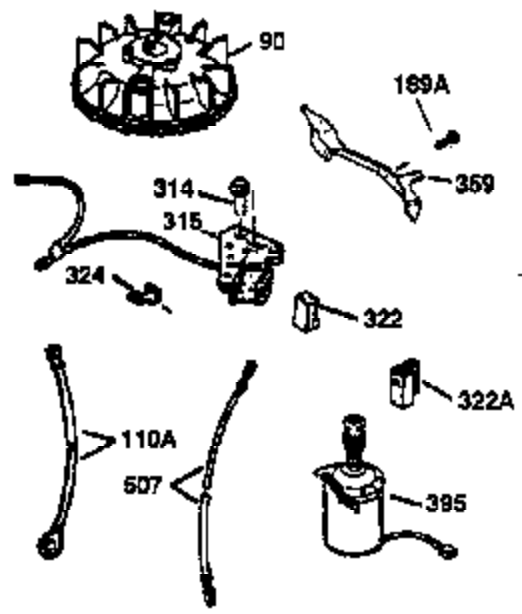

ILLUSTRATION SHOWS TYPICAL PARTS ONLY. ORDER BY PART NUMBER. PARTS NOT LISTED ARE SUPPLIED BY OEM.

VIEW 3 OF 3

Ref #	Part Number	Qty	Description
12A	36558	1	Breather Cover & Tube (Incl. 12B)
90	611112	1	Flywheel
134A	34657	1	Stop Lever Ass'y (Incl. 134B,134C,261)
134B	34438	1	Stop Lever Spring
134C	34439	1	Stop Lever Clip
238	650932	2	Screw, 10-32 x 49/64"
239	34338	1	* Air Cleaner Gasket
241	35797	1	Air Cleaner Collar
245	35066	1	Air Cleaner Filter
250	35065	1	Air Cleaner Cover
275	36456A	1	Muffler (Incl. 277)
275A	36664	1	Spark Arrestor Muffler (Optional) (Incl. 284,284A,416,417)
277	650988	2	Screw, 1/4-20 x 2-5/16"
284A	650760	1	Screw, 8-32 x 3/8" (Optional)
284	36663	1	Muffler Deflector (Incl. 284A)(Optional)
370F	34407	1	Stop Decal
370K	36695	1	Starter Decal
416	36085	1	Spark Arrestor Kit (Incl. 417)(Optional)
417	650760	1	Screw, 8-32 x 3/8" (Optional)