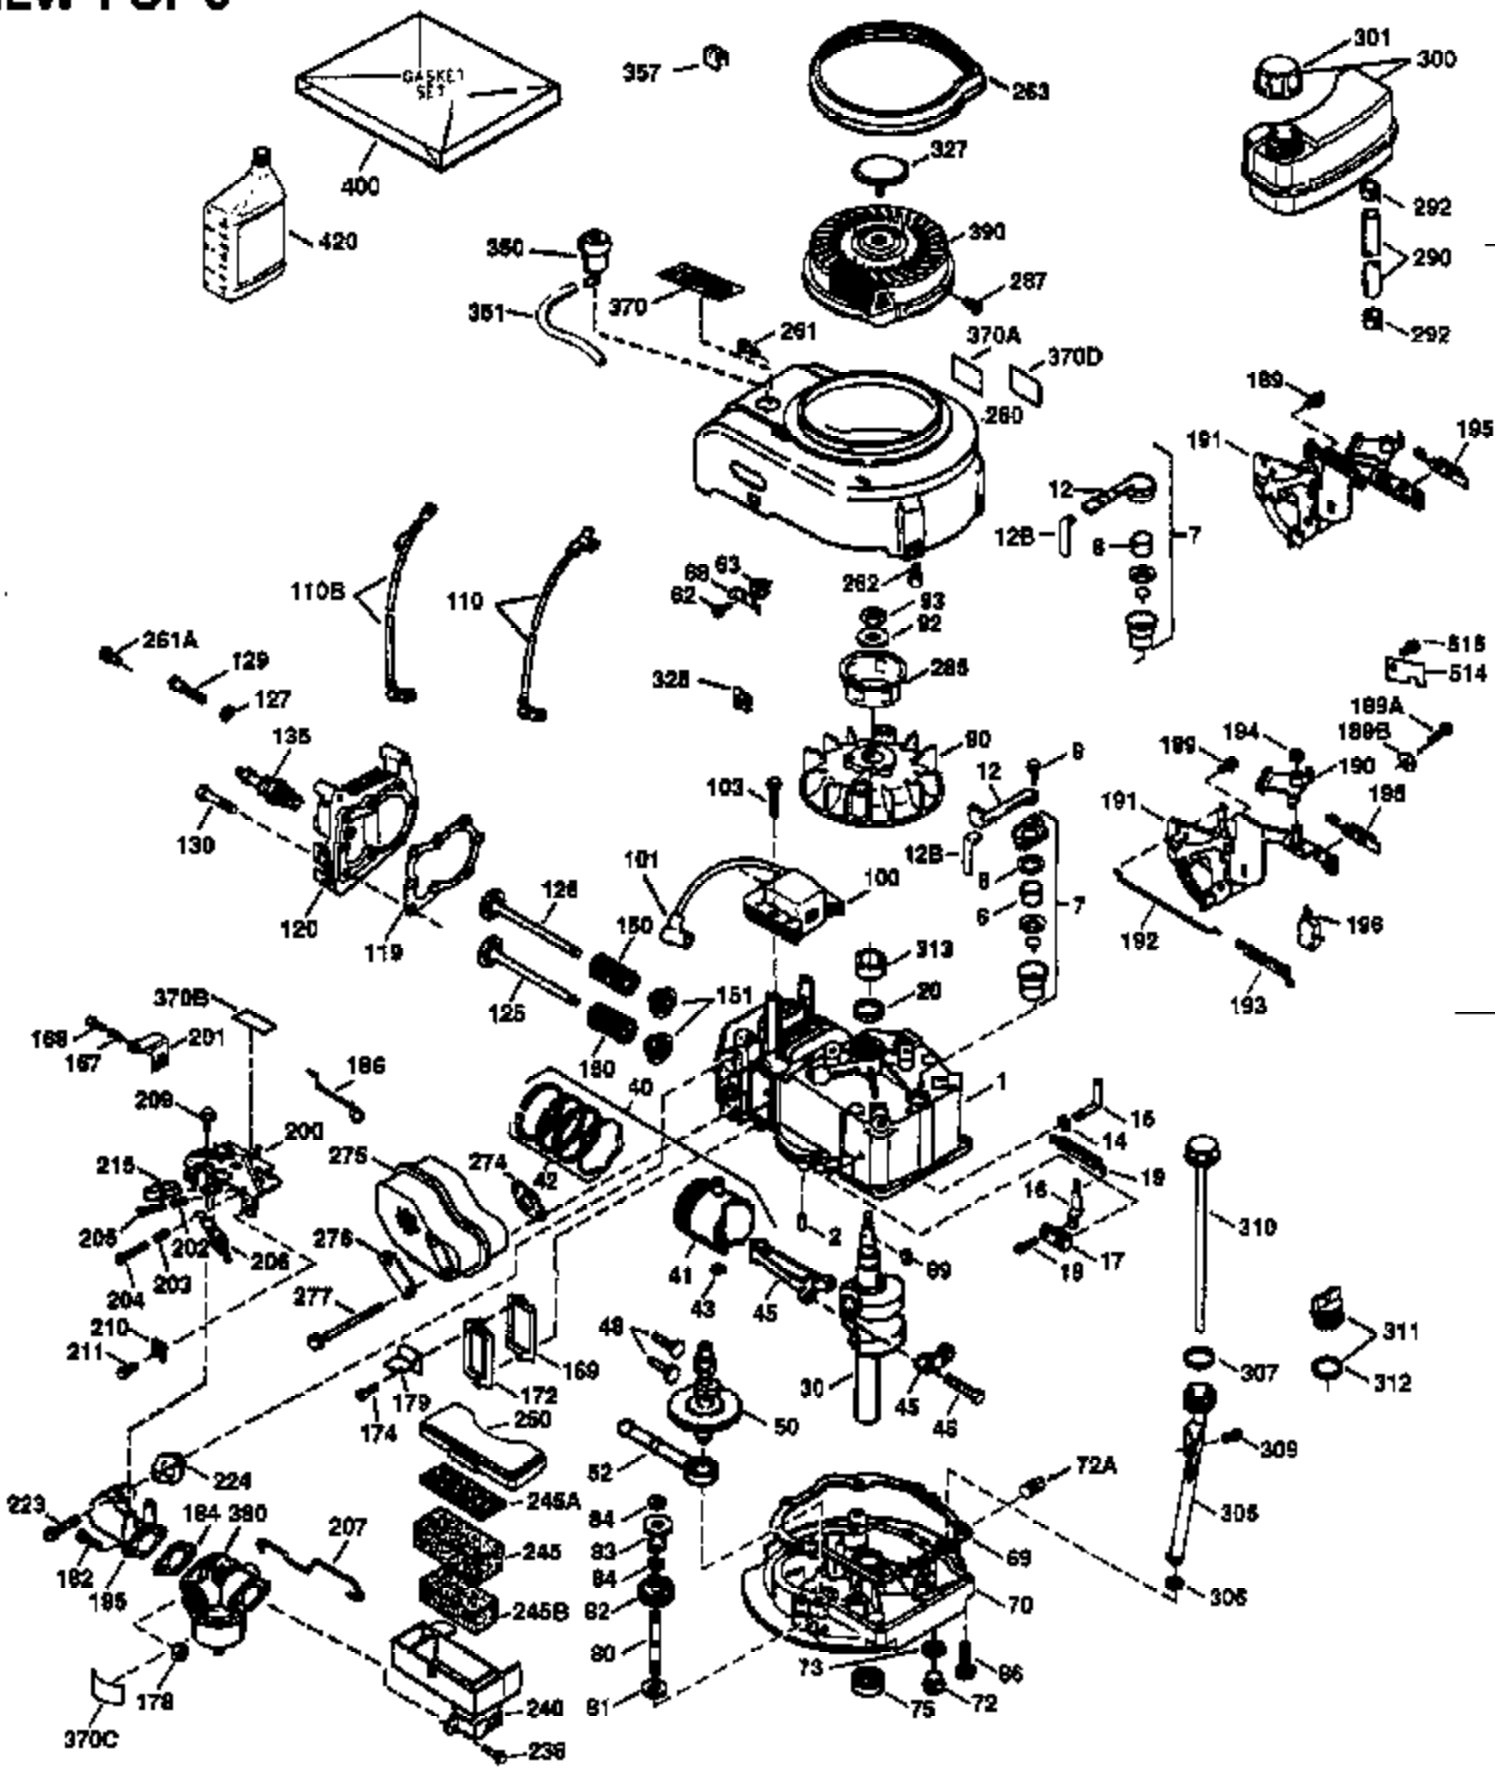

ILLUSTRATION SHOWS TYPICAL PARTS ONLY. ORDER BY PART NUMBER. PARTS NOT LISTED ARE SUPPLIED BY OEM.

VIEW 1 OF 3