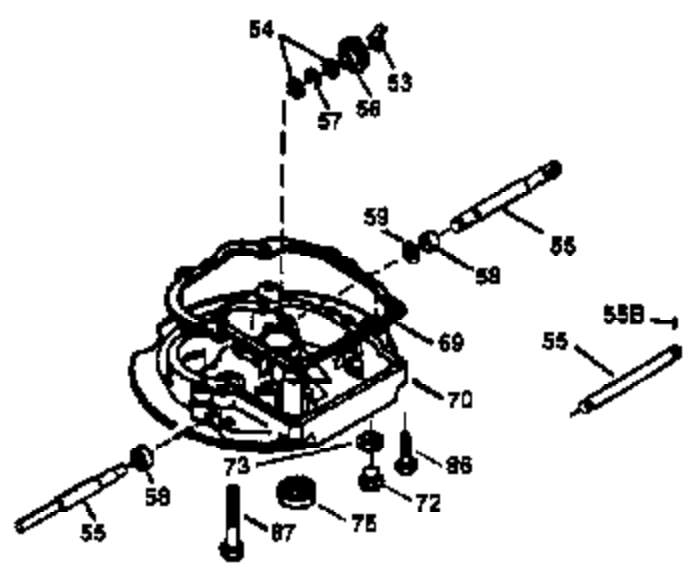

ILLUSTRATION SHOWS TYPICAL PARTS ONLY. ORDER BY PART NUMBER. PARTS NOT LISTED ARE SUPPLIED BY OEM.

VIEW 2 OF 3

Ref #	Part Number	Qty	Description
12A	36558	1	Breather Cover & Tube (Incl. 12B)
19	31361	1	Extension Spring
53	31745	1	Tang Washer
54	31747	1	Washer
55	33774	1	P.T.O. Shaft
56	33401	1	R.H. Worm Gear
57	31749	1	Retainer Ring
58	31744	1	Oil Seal
59	31787	1	Washer
69	35261	1	* Mounting Flange Gasket
70	35609A	1	Mounting Flange (Incl.58,72 thru 83,3 11)
72	36083	1	Oil Drain Plug
75	26208	1	Oil Seal
86	650488	5	Screw, 1/4-20 x 1-1/4"
87	650492	1	Screw, 1/4-20 x 2-1/4"
134C	34439	1	Stop Lever Clip
134B	34438	1	Stop Lever Spring
134A	34657	1	Stop Lever Ass'y (Incl. 134B,134C,261)
182	6201	2	Screw, 1/4-28 x 7/8"
185	36544	1	Intake Pipe
186	32653	1	Governor Link
216	33086	1	R.P.M. Adjusting Lever
223	650451	2	Screw, 1/4-20 x 1"
238	650932	2	Screw, 10-32 x 49/64"
239	34338	1	* Air Cleaner Gasket
245	35066	1	Air Cleaner Filter
250	35065	1	Air Cleaner Cover
287	650926	2	Screw, 8-32 x 21/64"
300	32170B	1	Fuel Tank (Incl. 292 & 301)
301	33032	1	Fuel Cap
370F	34407	1	Stop Decal
370K	36695	1	Starter Decal
390	590732	1	Rewind Starter (NOTE: This engine could have been built with 590738 starter. Refer to the design of the rope pulley strength ribs for part identification. Individual starter parts do not interchange.