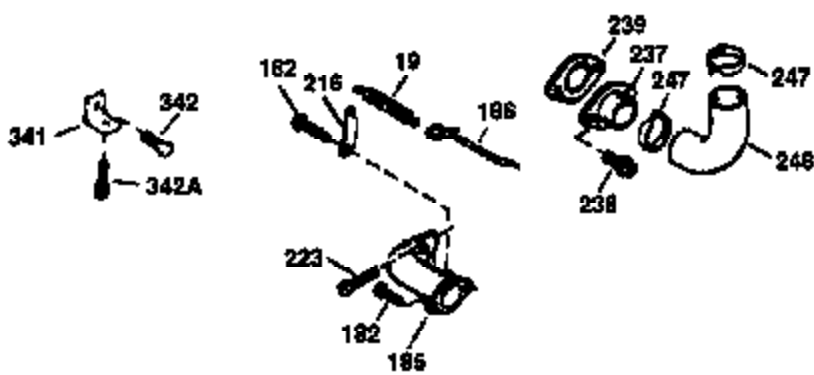

ILLUSTRATION SHOWS TYPICAL PARTS ONLY. ORDER BY PART NUMBER. PARTS NOT LISTED ARE SUPPLIED BY OEM.

VIEW 2 OF 3

Ref #	Part Number	Qty	Description
12A	36558	1	Breather Cover & Tube (Incl. 12B)
19	31361	1	Extension Spring
53	31745	1	Tang Washer
54	31747	1	Washer
55	31748	1	P.T.O. Shaft
56	31746	1	L.H. Worm Gear
57	31749	1	Retainer Ring
58	31744	1	Oil Seal
59	31787	1	Washer
69	35261	1	* Mounting Flange Gasket
70	33521E	1	Engine Mounting Flange (Incl. 58,72 t hru 83)
72	36083	1	Oil Drain Plug
75	26208	1	Oil Seal
86	650488	5	Screw, 1/4-20 x 1-1/4"
87	650492	1	Screw, 1/4-20 x 2-1/2"
182	6201	2	Screw, 1/4-28 x 7/8"
185	36544	1	Intake Pipe
186	34337	1	Governor Link
223	650451	2	Screw, 1/4-20 x 1"
238	650932	2	Screw, 10-32 x 49/64"
239	34338	1	* Air Cleaner Gasket
245	35066	1	Air Cleaner Filter
250	35065	1	Air Cleaner Cover
287	650926	2	Screw, 8-32 x 21/64"
298	28763	3	Screw, 10-32 x 35/64"
300	34369B	1	Fuel Tank (Incl. 292 & 301)
301	36246	1	Fuel Cap
325A	34246	1	Wire Clip
370K	36695	1	Starter Decal
390	590732	1	Rewind Starter (NOTE: This engine could have been built with 590738 starter).
900	0	1	Replacement Engine 750357B, order from 71-999
900	0		Replacement S/B NONE