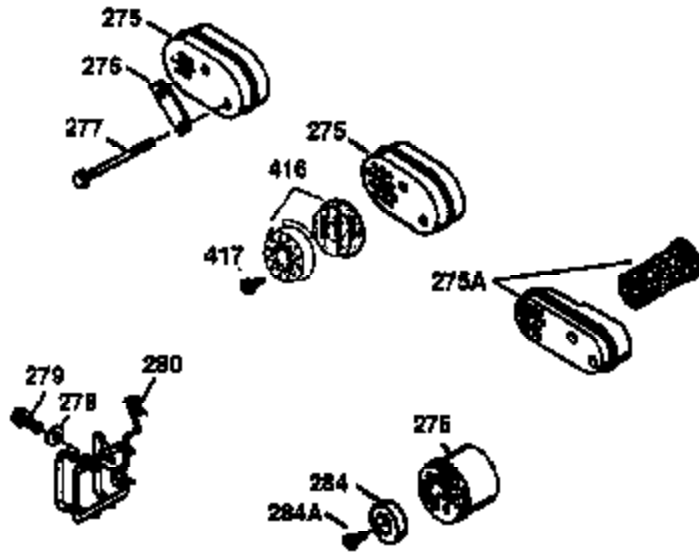

ILLUSTRATION SHOWS TYPICAL PARTS ONLY. ORDER BY PART NUMBER. PARTS NOT LISTED ARE SUPPLIED BY OEM.

VIEW 3 OF 3

Ref #	Part Number	Qty	Description
12A	36558	1	Breather Cover & Tube (Incl. 12B)
90	611112	1	Flywheel
110A	34084	1	Ground Wire
238	650932	2	Screw, 10-32 x 49/64"
239	34338	1	* Air Cleaner Gasket
241	35797	1	Air Cleaner Collar
245	35066	1	Air Cleaner Filter
250	35065	1	Air Cleaner Cover
325A	34246	1	Wire Clip
370K	36695	1	Starter Decal
900	0	1	Replacement Engine 750357B, order from 71-999
900	0		Replacement S/B NONE