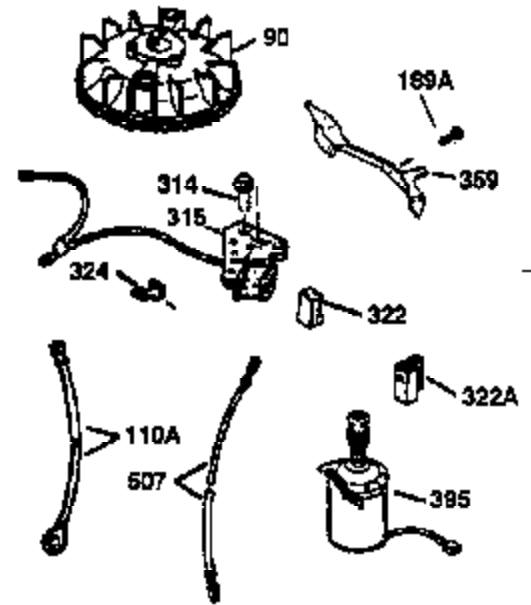

ILLUSTRATION SHOWS TYPICAL PARTS ONLY. ORDER BY PART NUMBER. PARTS NOT LISTED ARE SUPPLIED BY OEM.

VIEW 3 OF 3

Ref #	Part Number	Qty	Description
12A	36558	1	Breather Cover & Tube (Incl. 12B)
90	611112	1	Flywheel
110A	34084	1	Ground Wire
238	650932	2	Screw, 10-32 x 49/64"
239	34338	1	* Air Cleaner Gasket
241	35797	1	Air Cleaner Collar
245	35066	1	Air Cleaner Filter
250	35065	1	Air Cleaner Cover
325A	34246	1	Wire Clip
370K	36695	1	Starter Decal
900	0	1	Replacement Engine 750357B, order from 71-999
900	0		Replacement S/B NONE