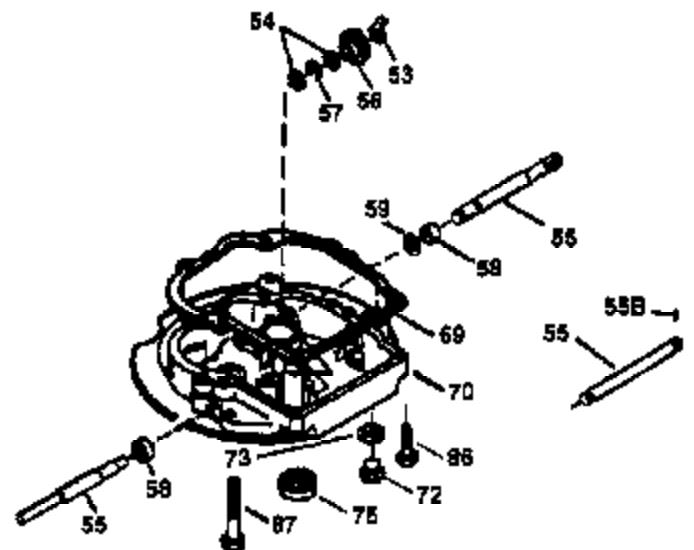

ILLUSTRATION SHOWS TYPICAL PARTS ONLY. ORDER BY PART NUMBER. PARTS NOT LISTED ARE SUPPLIED BY OEM.

VIEW 2 OF 3

Ref #	Part Number	Qty	Description
12A	36558	1	Breather Cover & Tube (Incl. 12B)
19	31361	1	Extension Spring
53	31745	1	Tang Washer
54	31747	1	Washer
55	31748	1	P.T.O. Shaft
56	31746	1	L.H. Worm Gear
57	31749	1	Retainer Ring
58	31744	1	Oil Seal
59	31787	1	Washer
69	35261	1	* Mounting Flange Gasket
70	33521E	1	Engine Mounting Flange (Incl. 58,72 t hru 83)
72	36083	1	Oil Drain Plug
75	26208	1	Oil Seal
86	650488	5	Screw, 1/4-20 x 1-1/4"
87	650492	1	Screw, 1/4-20 x 2-1/2"
182	6201	2	Screw, 1/4-28 x 7/8"
185	36544	1	Intake Pipe
186	34337	1	Governor Link
223	650451	2	Screw, 1/4-20 x 1"
238	650932	2	Screw, 10-32 x 49/64"
239	34338	1	* Air Cleaner Gasket
245	35066	1	Air Cleaner Filter
250	35065	1	Air Cleaner Cover
287	650926	2	Screw, 8-32 x 21/64"
298	28763	3	Screw, 10-32 x 35/64"
300	34369B	1	Fuel Tank (Incl. 292 & 301)
301	36246	1	Fuel Cap
325A	34246	1	Wire Clip
370K	36695	1	Starter Decal
390	590732	1	Rewind Starter (NOTE: This engine could have been built with 590738 starter).
900	0	1	Replacement Engine 750357B, order from 71-999
900	0		Replacement S/B NONE