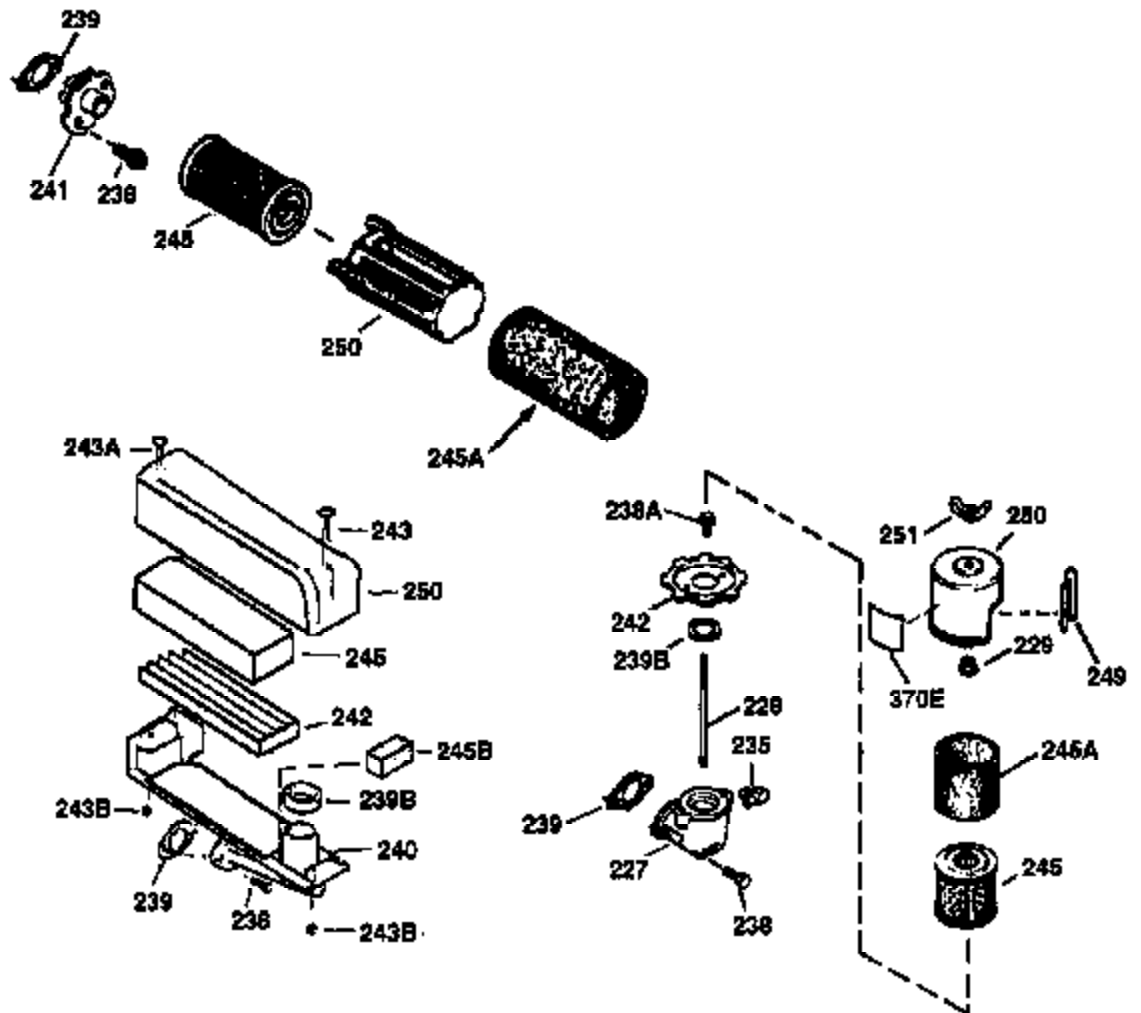

ILLUSTRATION SHOWS TYPICAL PARTS ONLY. ORDER BY PART NUMBER. PARTS NOT LISTED ARE SUPPLIED BY OEM.

VIEW 3 OF 3

Ref #	Part Number	Qty	Description
12A	36558	1	Breather Cover & Tube (Incl. 12B)
90	611112	1	Flywheel
110A	34084	1	Ground Wire
238	650932	2	Screw, 10-32 x 49/64"
239	34338	1	* Air Cleaner Gasket
241	35797	1	Air Cleaner Collar
245	35066	1	Air Cleaner Filter
250	35065	1	Air Cleaner Cover
325A	34246	1	Wire Clip
370K	36695	1	Starter Decal
900	0	1	Replacement Engine 750357B, order from 71-999
900	0		Replacement S/B NONE