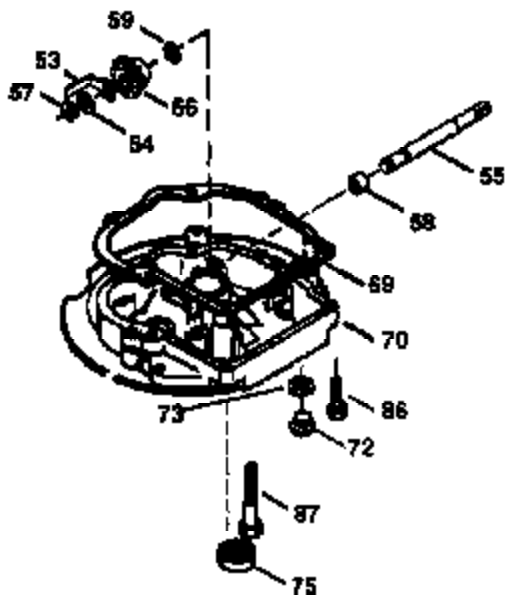

ILLUSTRATION SHOWS TYPICAL PARTS ONLY. ORDER BY PART NUMBER. PARTS NOT LISTED ARE SUPPLIED BY OEM.

VIEW 2 OF 3

Ref #	Part Number	Qty	Description
12A	36558	1	Breather Cover & Tube (Incl. 12B)
19	31361	1	Extension Spring
53	31745	1	Tang Washer
54	31747	1	Washer
55	31748	1	P.T.O. Shaft
56	31746	1	L.H. Worm Gear
57	31749	1	Retainer Ring
58	31744	1	Oil Seal
59	31787	1	Washer
69	35261	1	* Mounting Flange Gasket
70	33521E	1	Engine Mounting Flange (Incl. 58,72 t hru 83)
72	36083	1	Oil Drain Plug
75	26208	1	Oil Seal
86	650488	5	Screw, 1/4-20 x 1-1/4"
87	650492	1	Screw, 1/4-20 x 2-1/2"
182	6201	2	Screw, 1/4-28 x 7/8"
185	36544	1	Intake Pipe
186	34337	1	Governor Link
223	650451	2	Screw, 1/4-20 x 1"
238	650932	2	Screw, 10-32 x 49/64"
239	34338	1	* Air Cleaner Gasket
245	35066	1	Air Cleaner Filter
250	35065	1	Air Cleaner Cover
287	650926	2	Screw, 8-32 x 21/64"
298	28763	3	Screw, 10-32 x 35/64"
300	34369B	1	Fuel Tank (Incl. 292 & 301)
301	36246	1	Fuel Cap
325A	34246	1	Wire Clip
370K	36695	1	Starter Decal
390	590732	1	Rewind Starter (NOTE: This engine could have been built with 590738 starter).
900	0	1	Replacement Engine 750357B, order from 71-999
900	0		Replacement S/B NONE