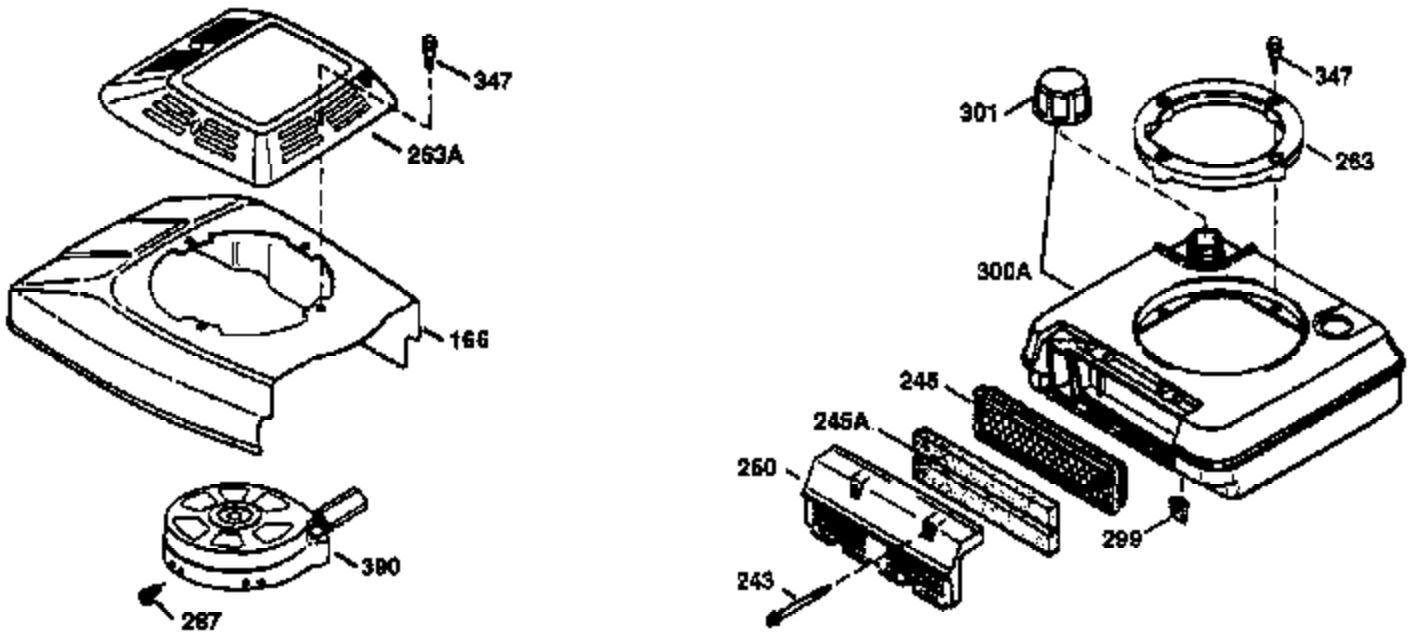

ILLUSTRATION SHOWS TYPICAL PARTS ONLY. ORDER BY PART NUMBER. PARTS NOT LISTED ARE SUPPLIED BY OEM.

VIEW 2 OF 3

Ref #	Part Number	Qty	Description
12A	36558	1	Breather Cover & Tube (Incl. 12B)
19	31361	1	Extension Spring
53	31745	1	Tang Washer
54	31747	1	Washer
55	31748	1	P.T.O. Shaft
56	31746	1	L.H. Worm Gear
57	31749	1	Retainer Ring
58	31744	1	Oil Seal
59	31787	1	Washer
69	35261	1	* Mounting Flange Gasket
70	33521E	1	Engine Mounting Flange (Incl. 58,72 t hru 83)
72	36083	1	Oil Drain Plug
75	26208	1	Oil Seal
86	650488	5	Screw, 1/4-20 x 1-1/4"
87	650492	1	Screw, 1/4-20 x 2-1/2"
182	6201	2	Screw, 1/4-28 x 7/8"
185	36544	1	Intake Pipe
186	34337	1	Governor Link
223	650451	2	Screw, 1/4-20 x 1"
238	650932	2	Screw, 10-32 x 49/64"
239	34338	1	* Air Cleaner Gasket
245	35066	1	Air Cleaner Filter
250	35065	1	Air Cleaner Cover
287	650926	2	Screw, 8-32 x 21/64"
298	28763	3	Screw, 10-32 x 35/64"
300	34369B	1	Fuel Tank (Incl. 292 & 301)
301	36246	1	Fuel Cap
325A	34246	1	Wire Clip
370K	36695	1	Starter Decal
390	590732	1	Rewind Starter (NOTE: This engine could have been built with 590738 starter).
900	0	1	Replacement Engine 750357B, order from 71-999
900	0		Replacement S/B NONE