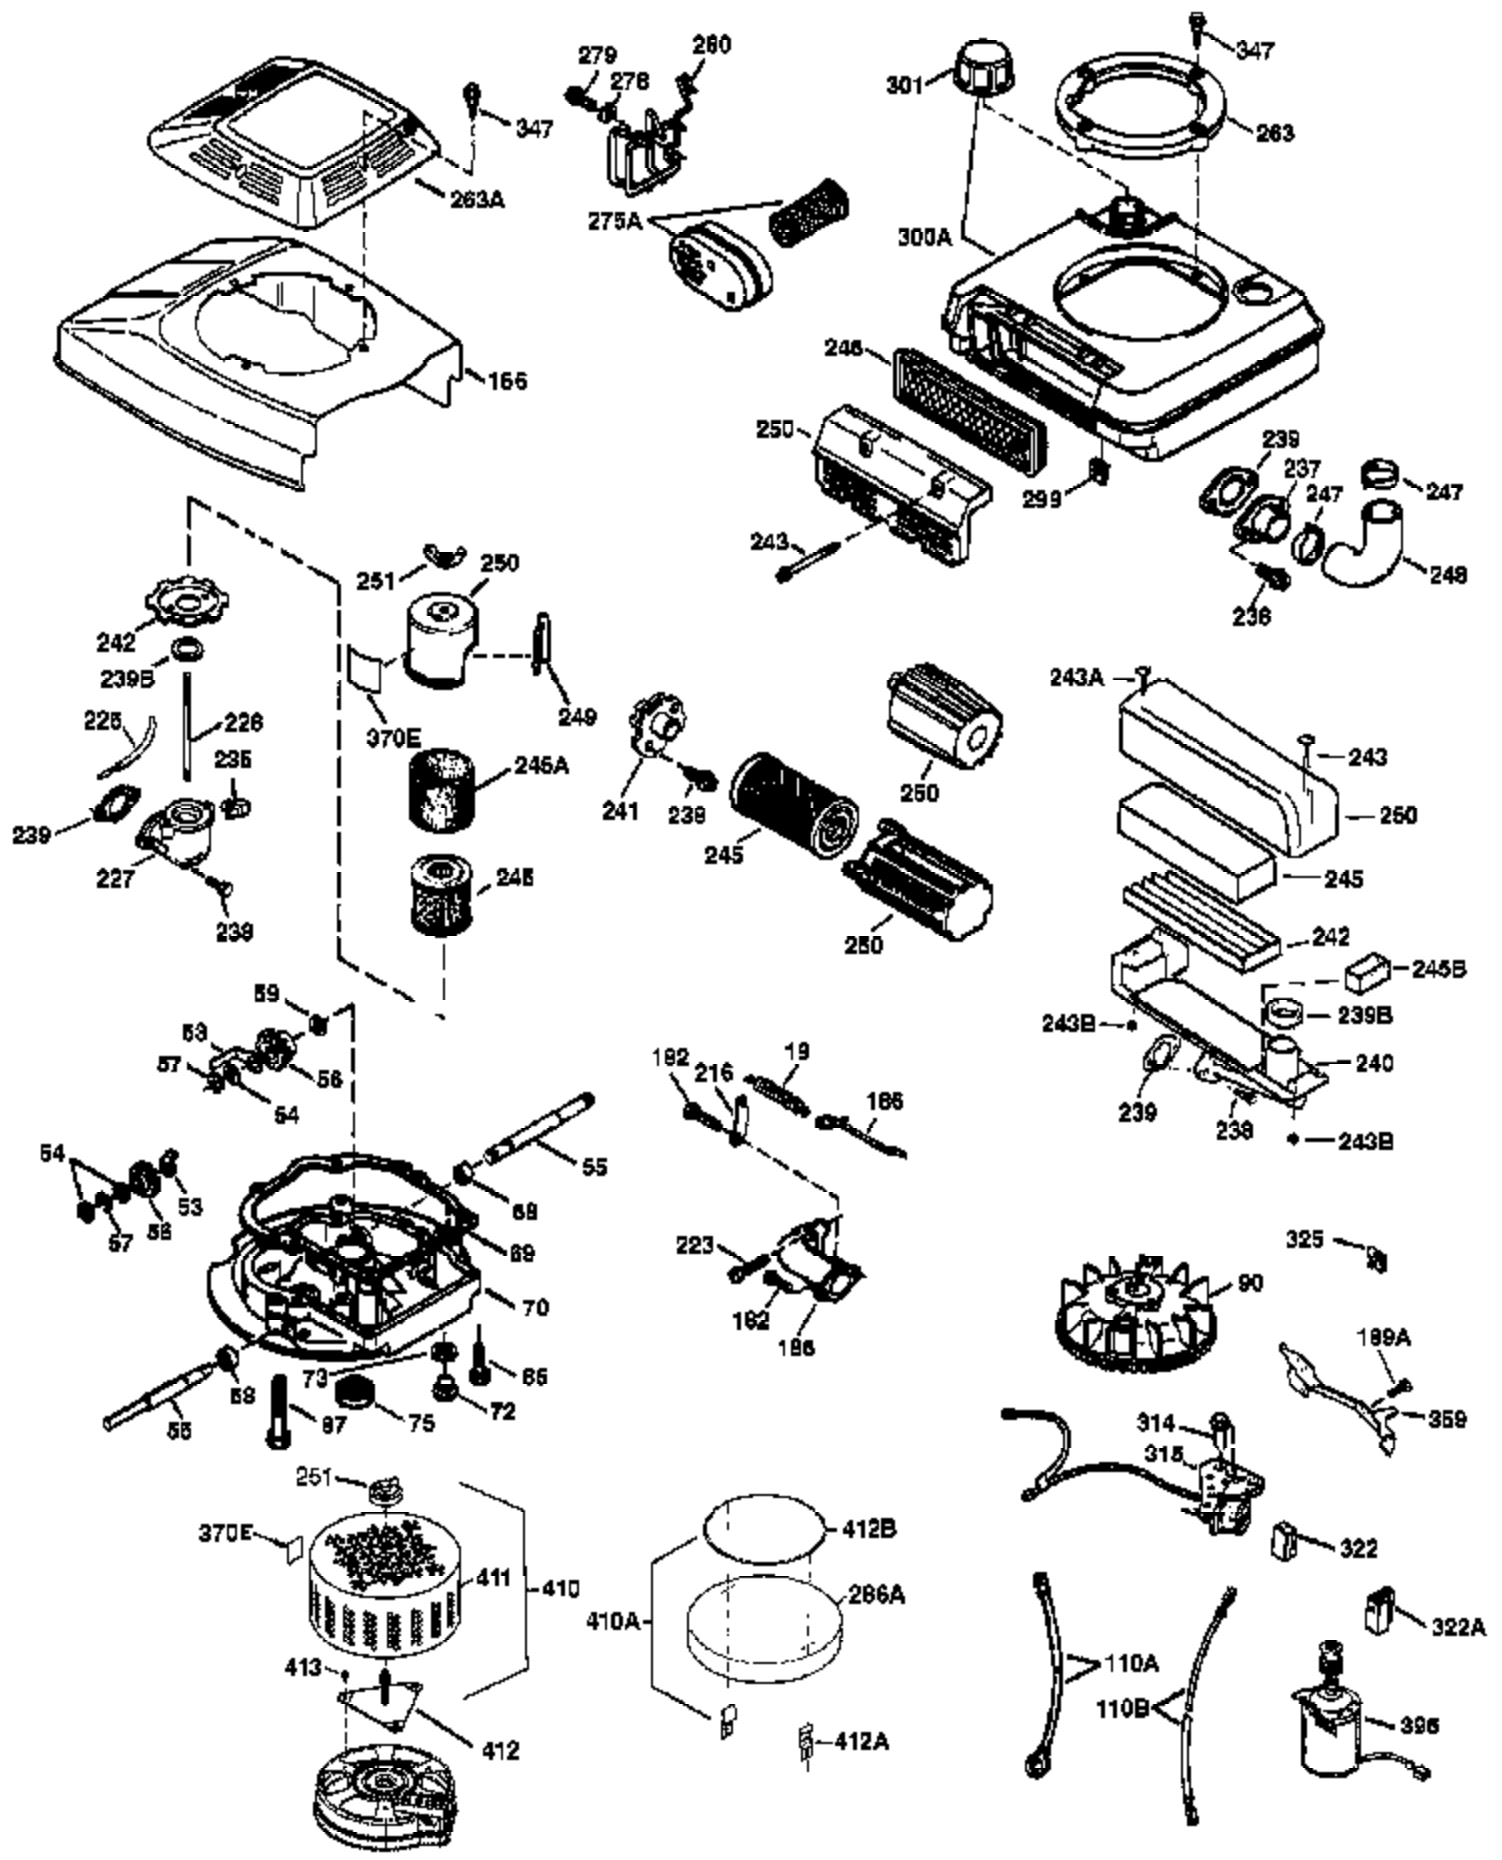

Ref #	Part Number	Qty	Description
19	31386	1	Extension Spring
69	35261	1	* Mounting Flange Gasket
70	34790D	1	Mounting Flange (Incl. 72 thru 83)
72	36083	1	Oil Drain Plug
75	27897	1	Oil Seal
86	650488	6	Screw, 1/4-20 x 1-1/4"
90	611044	1	Flywheel
182	6201	2	Screw, 1/4-28 x 7/8"
185	33004A	1	Intake Pipe (Incl. 224)
186	34337	1	Governor Link
206	610973	1	Terminal
223	650451	2	Screw, 1/4-20 x 1"
225	35043	1	Carburetor Tube
227	35917	1	Air Cleaner Elbow (Incl. 235)
228	650826	1	Stud
235	35533	1	Air Cleaner Elbow Fitting
238	650940	2	Screw, 10-32 x 7/16"
239	35815	1	Air Cleaner Gasket
239A	34698A	1	Air Cleaner Gasket
242	34699	1	Air Cleaner Bracket
245	34782A	1	Air Cleaner Filter
245A	34783	1	Air Cleaner Filter
249	35536	1	Air Cleaner Cover Seal
250	35535	1	Air Cleaner Cover
251	650513	1	Wing Nut
301	33032	1	Fuel Cap
314	650767	2	Screw, 8-32 x 27/64"
315	34990	1	Alternator Coil
370E	34704	1	Air Cleaner Decal
380	632090	1	Carburetor (Incl. 184)